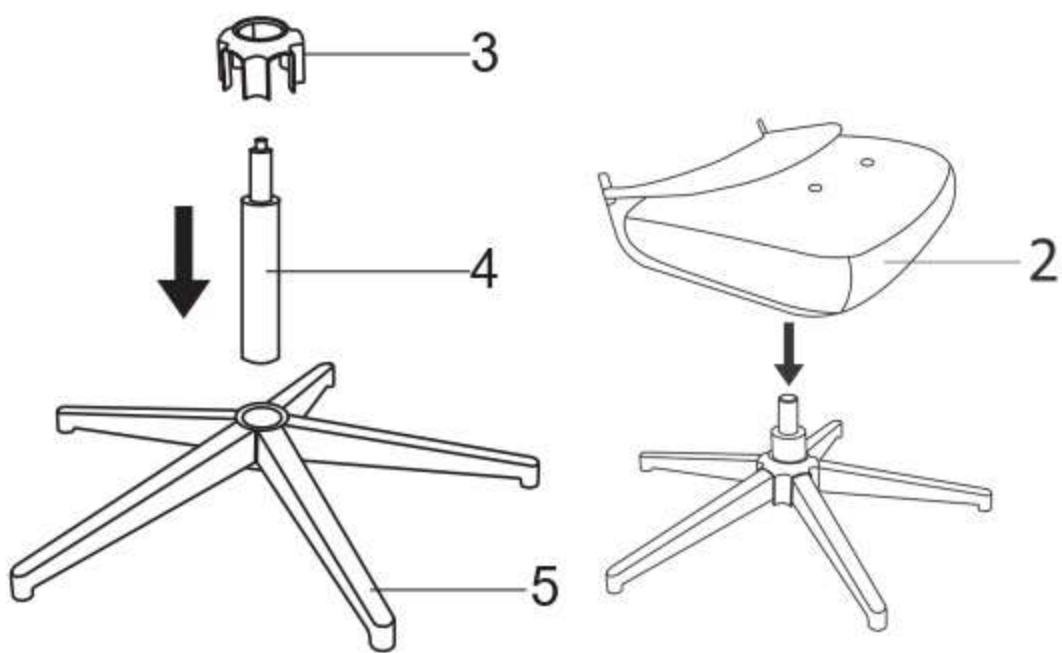

**ARMCHAIR**  
MODEL: ACH-LINLI

# ASSEMBLY INSTRUCTIONS

Please read the instructions carefully before assembly

<p>1  1pc</p>	<p>A  2pcs M6x30mm</p>	
<p>2  1pc</p>	<p>B  1pc</p>	
<p>3  1pc</p>		
<p>4  1pc</p>	<p>5  1pc</p>	

**STEP 1**

**STEP 2**

**STEP 3**

**STEP 4**

**STEP 5**