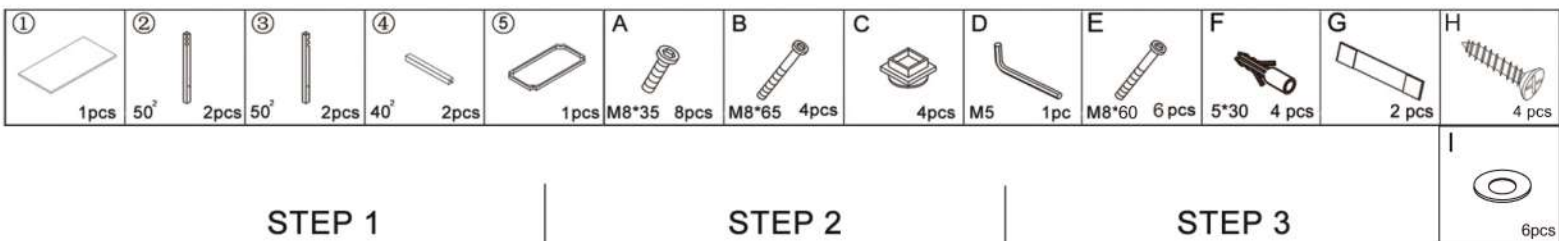

HARDWARE

STEP 1