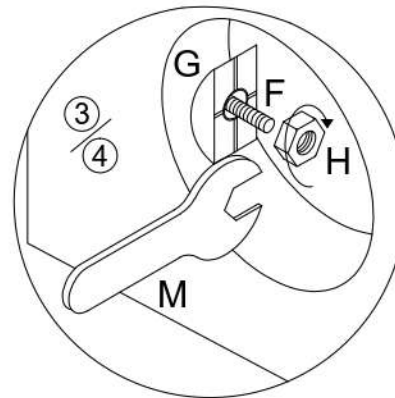

G	x4	H	x4	M	x1
		6mm		10mm