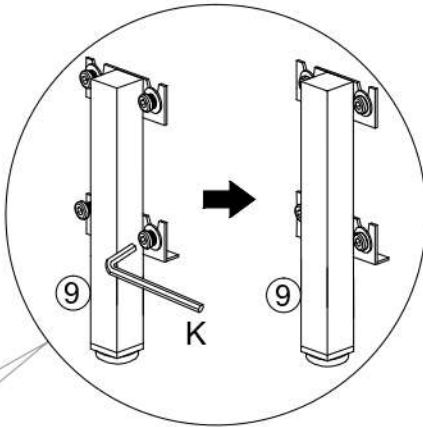

11

100% tightened now