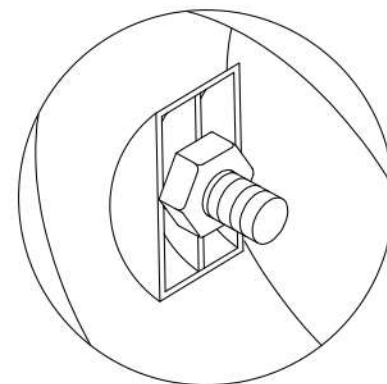

G	x4	H	x4	M	x1
		6mm		10mm