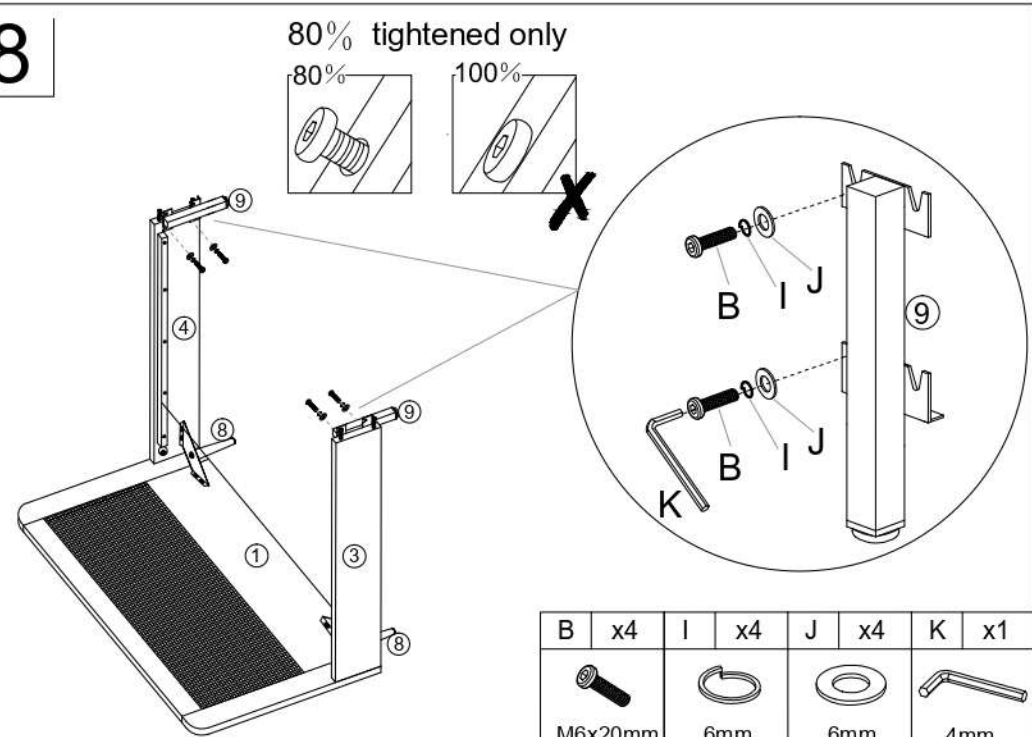

## PARTS

Wipe with dry cloths

1

D	x20
	
M4x40mm	

2

Q	x8	R	x4
			
Ø8x30mm		Ø8x50mm	

3

F	x4
	
M6x60mm	

4

A	x4	G	x4	H	x4	M	x1
							
M6x80mm				6mm		10mm	

5

G	x4	H	x4	M	x1
					
		6mm		10mm	

6

B	x16	I	x16	J	x16	K	x1
M6x20mm		6mm		6mm		4mm	

8

B	x4	I	x4	J	x4	K	x1
M6x20mm		6mm		6mm		4mm	

7

C	x4	L	x1	N	x4	O	x4	P	x4
M8x30mm		5mm				8mm		8mm	

9