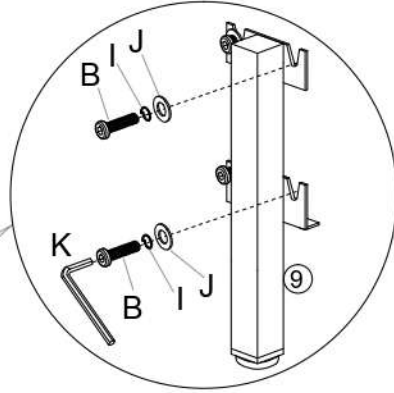

## PARTS

Wipe with dry cloths

1

D	x20
	
M4x40mm	

2

Q	x8	R	x4
			
Ø8x30mm		Ø8x50mm	

3

F	x4
	
M6x60mm	

4

A	x4	G	x4	H	x4	M	x1
							
M6x80mm				6mm		10mm	

5

G	x4	H	x4	M	x1
					
		6mm		10mm	

6

B	x16	I	x16	J	x16	K	x1
M6x20mm		6mm		6mm		4mm	

8

B	x4	I	x4	J	x4	K	x1
M6x20mm		6mm		6mm		4mm	

7

C	x4	L	x1	N	x4	O	x4	P	x4
M8x30mm		5mm				8mm		8mm	

9

# 10

80% tightened only

B	x4	I	x4	J	x4	K	x1
M6x20mm		6mm		6mm		4mm	