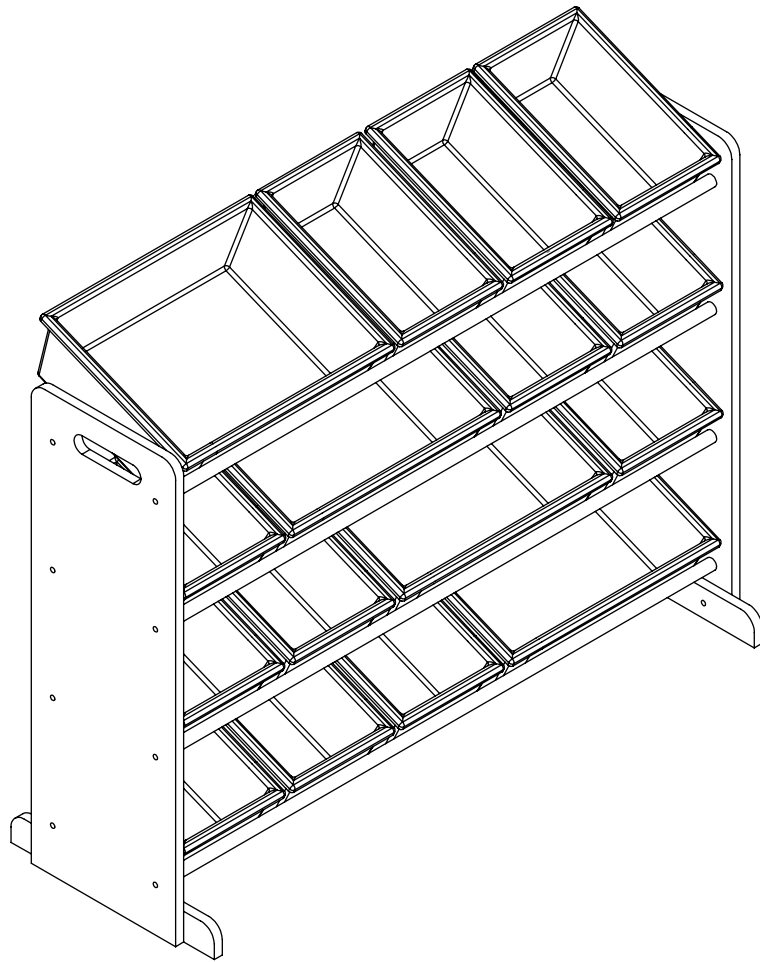

# KID STORAGE

MODEL:ST-KID-GENIS-WHWD

### HARDWARE

A	x4	B	x16	C	x2	D	x2	E	x2	F	x2	G	x4
M6x20mm		M6x40mm				M4x14mm		M4x30mm					