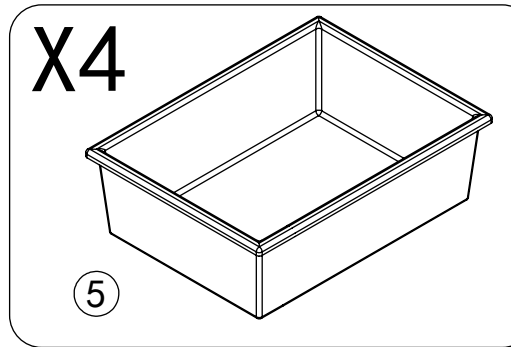

PARTS

Wipe with dry cloths