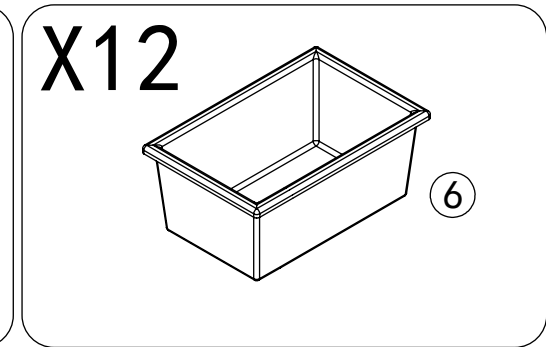

PARTS

Wipe with dry cloths