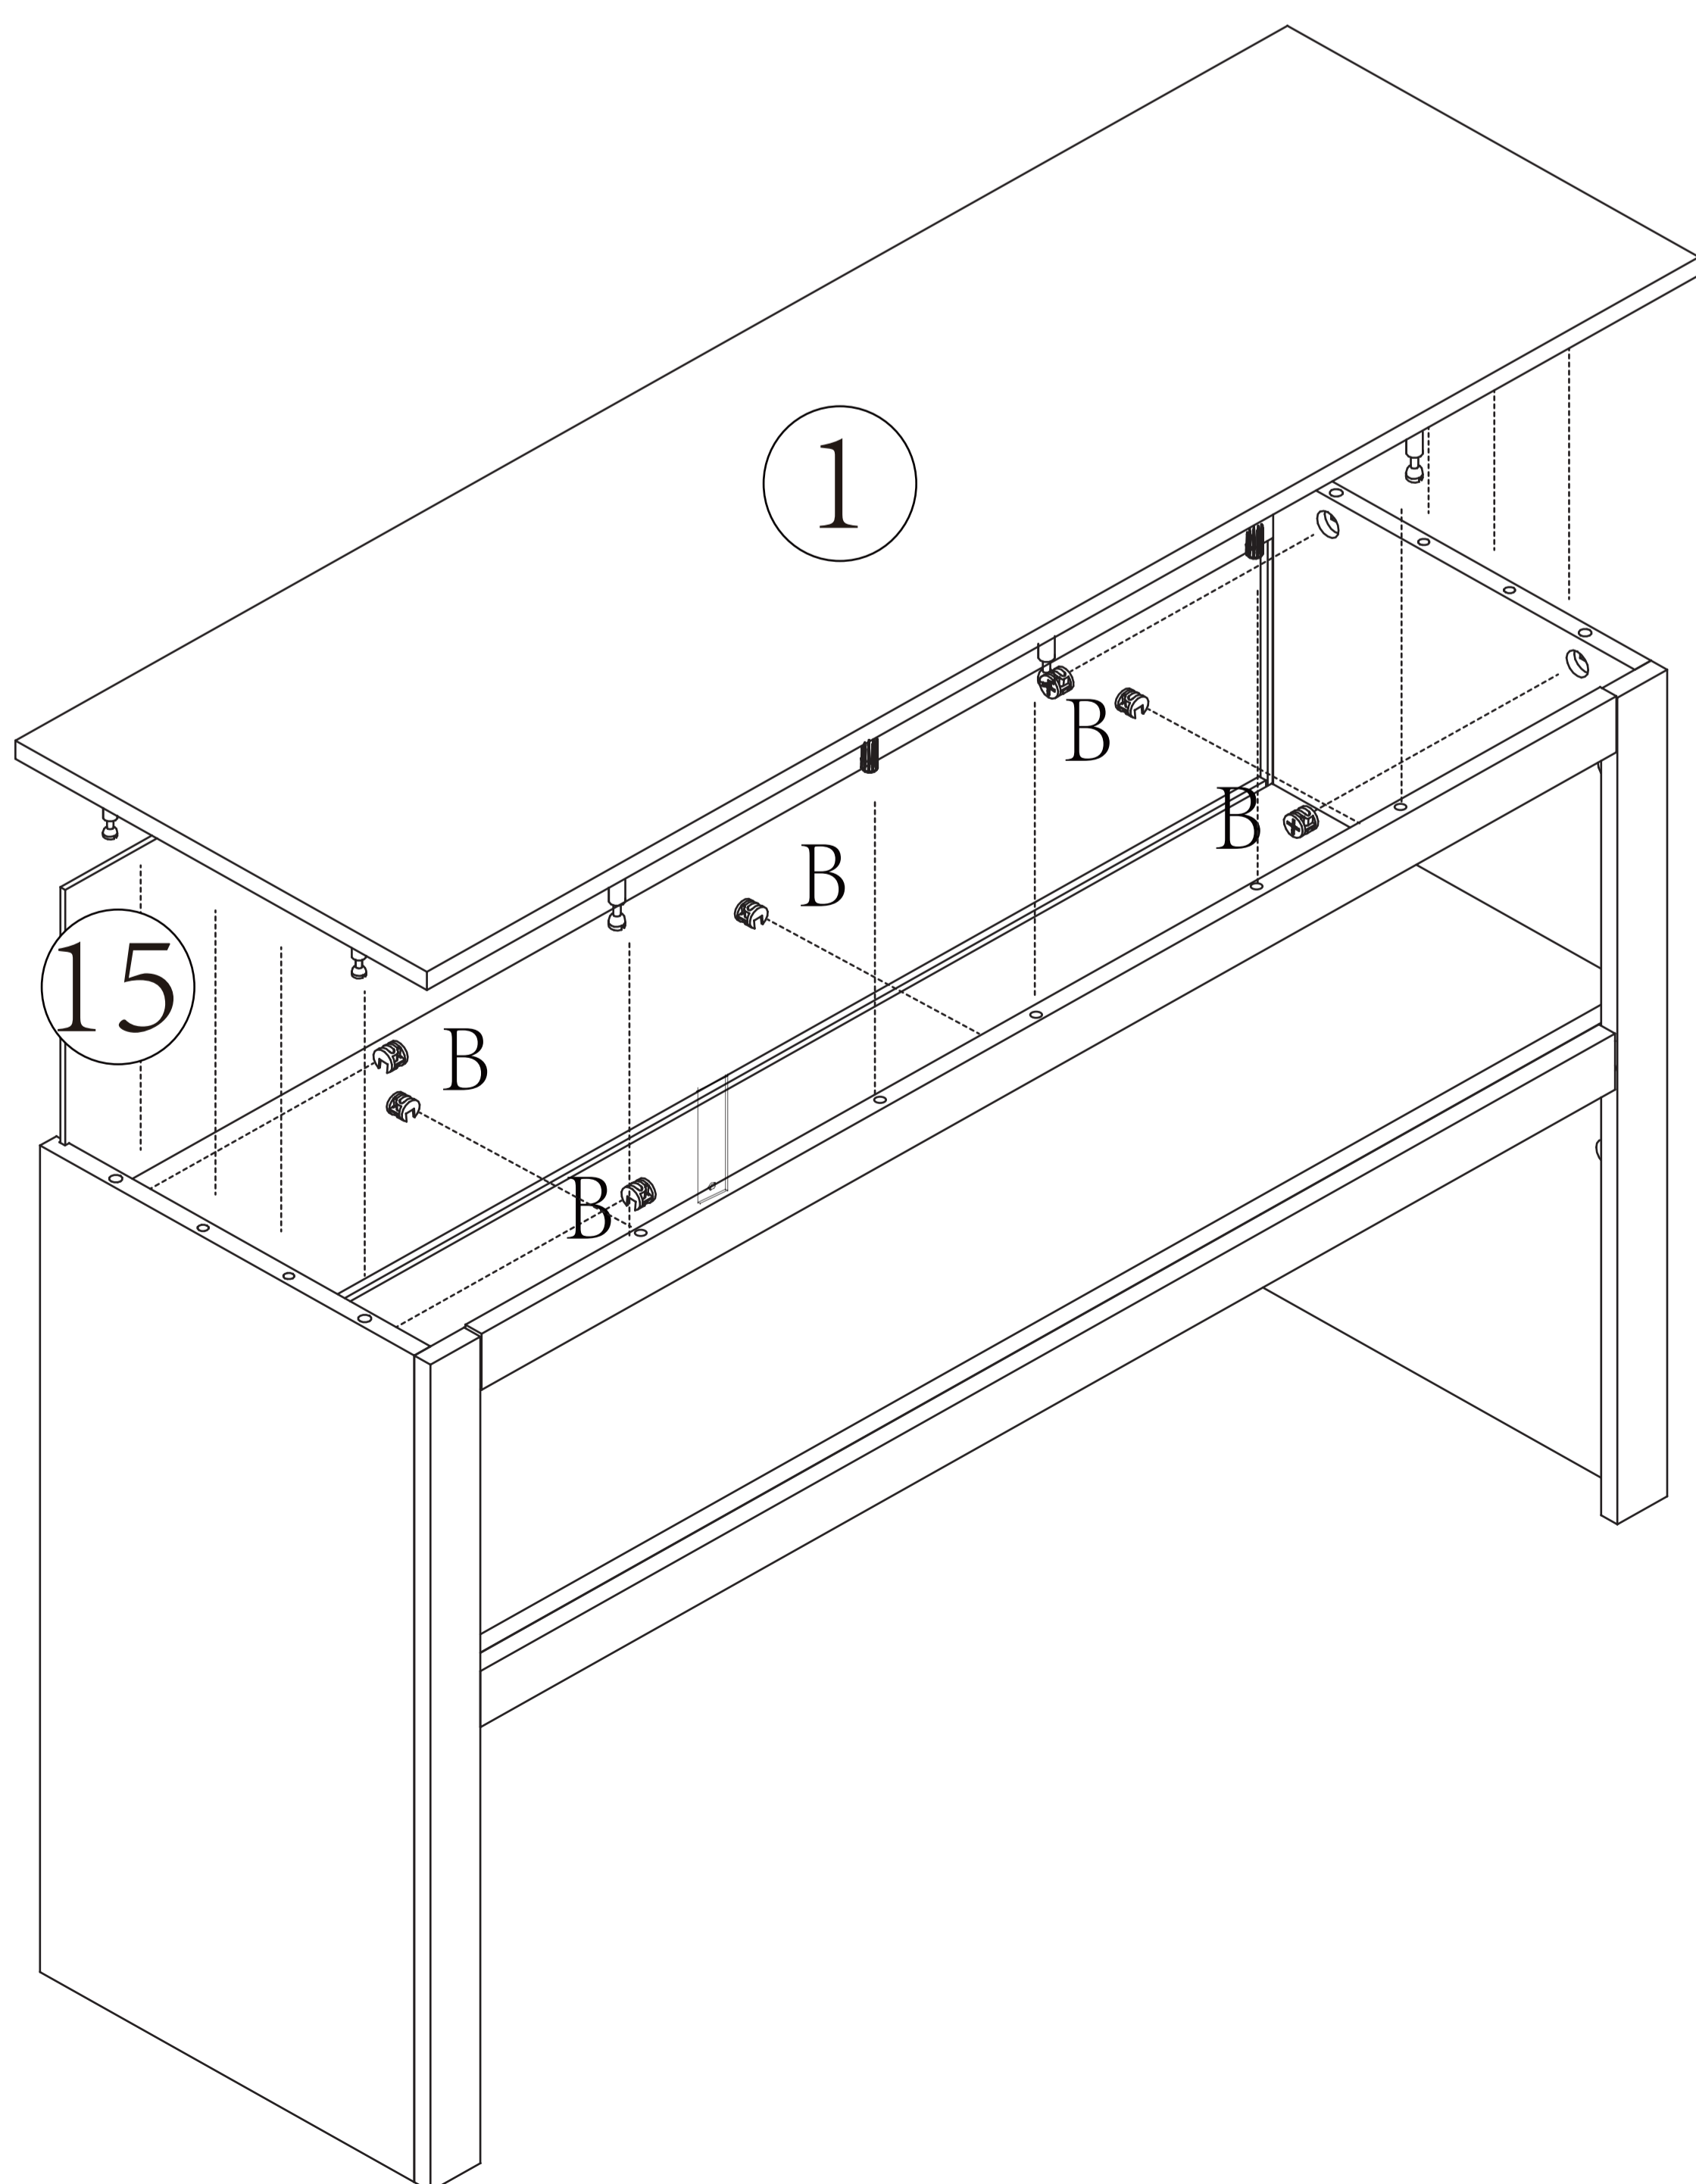

Wipe with dry cloths

PARTS HARDWARE

 A x 32pcs 6x35mm	 B x 44pcs
 C x 44pcs Ø6x30mm	 D x 12pcs M4x30mm
 E x 6pcs	 F x 6pcs With break
 G x 48pcs M4x12mm	 H x 12pcs M6x25mm
 I x 1pc M4x10mm	 J x 1pc
 K x 1pc	 L x 1pcs M4x35mm

01 X3

press to lock

02

03

04

05

06

07