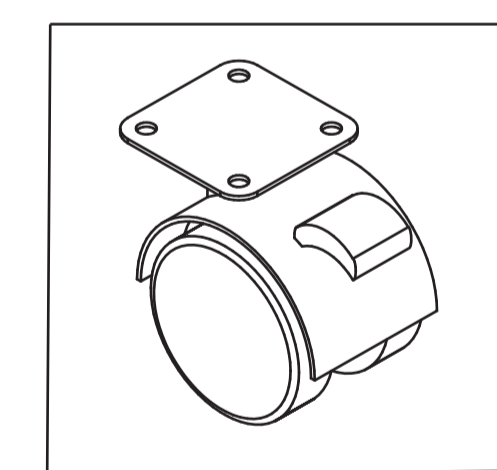

Wipe with dry cloths

PARTS HARDWARE

 A x 32pcs 6x35mm	 B x 44pcs
 C x 44pcs Ø6x30mm	 D x 12pcs M4x30mm
 E x 6pcs	 F x 6pcs With break
 G x 48pcs M4x12mm	 H x 12pcs M6x25mm
 I x 1pc M4x10mm	 J x 1pc
 K x 1pc	 L x 1pcs M4x35mm

01 X3

press to lock

02

03

04

05

06

07