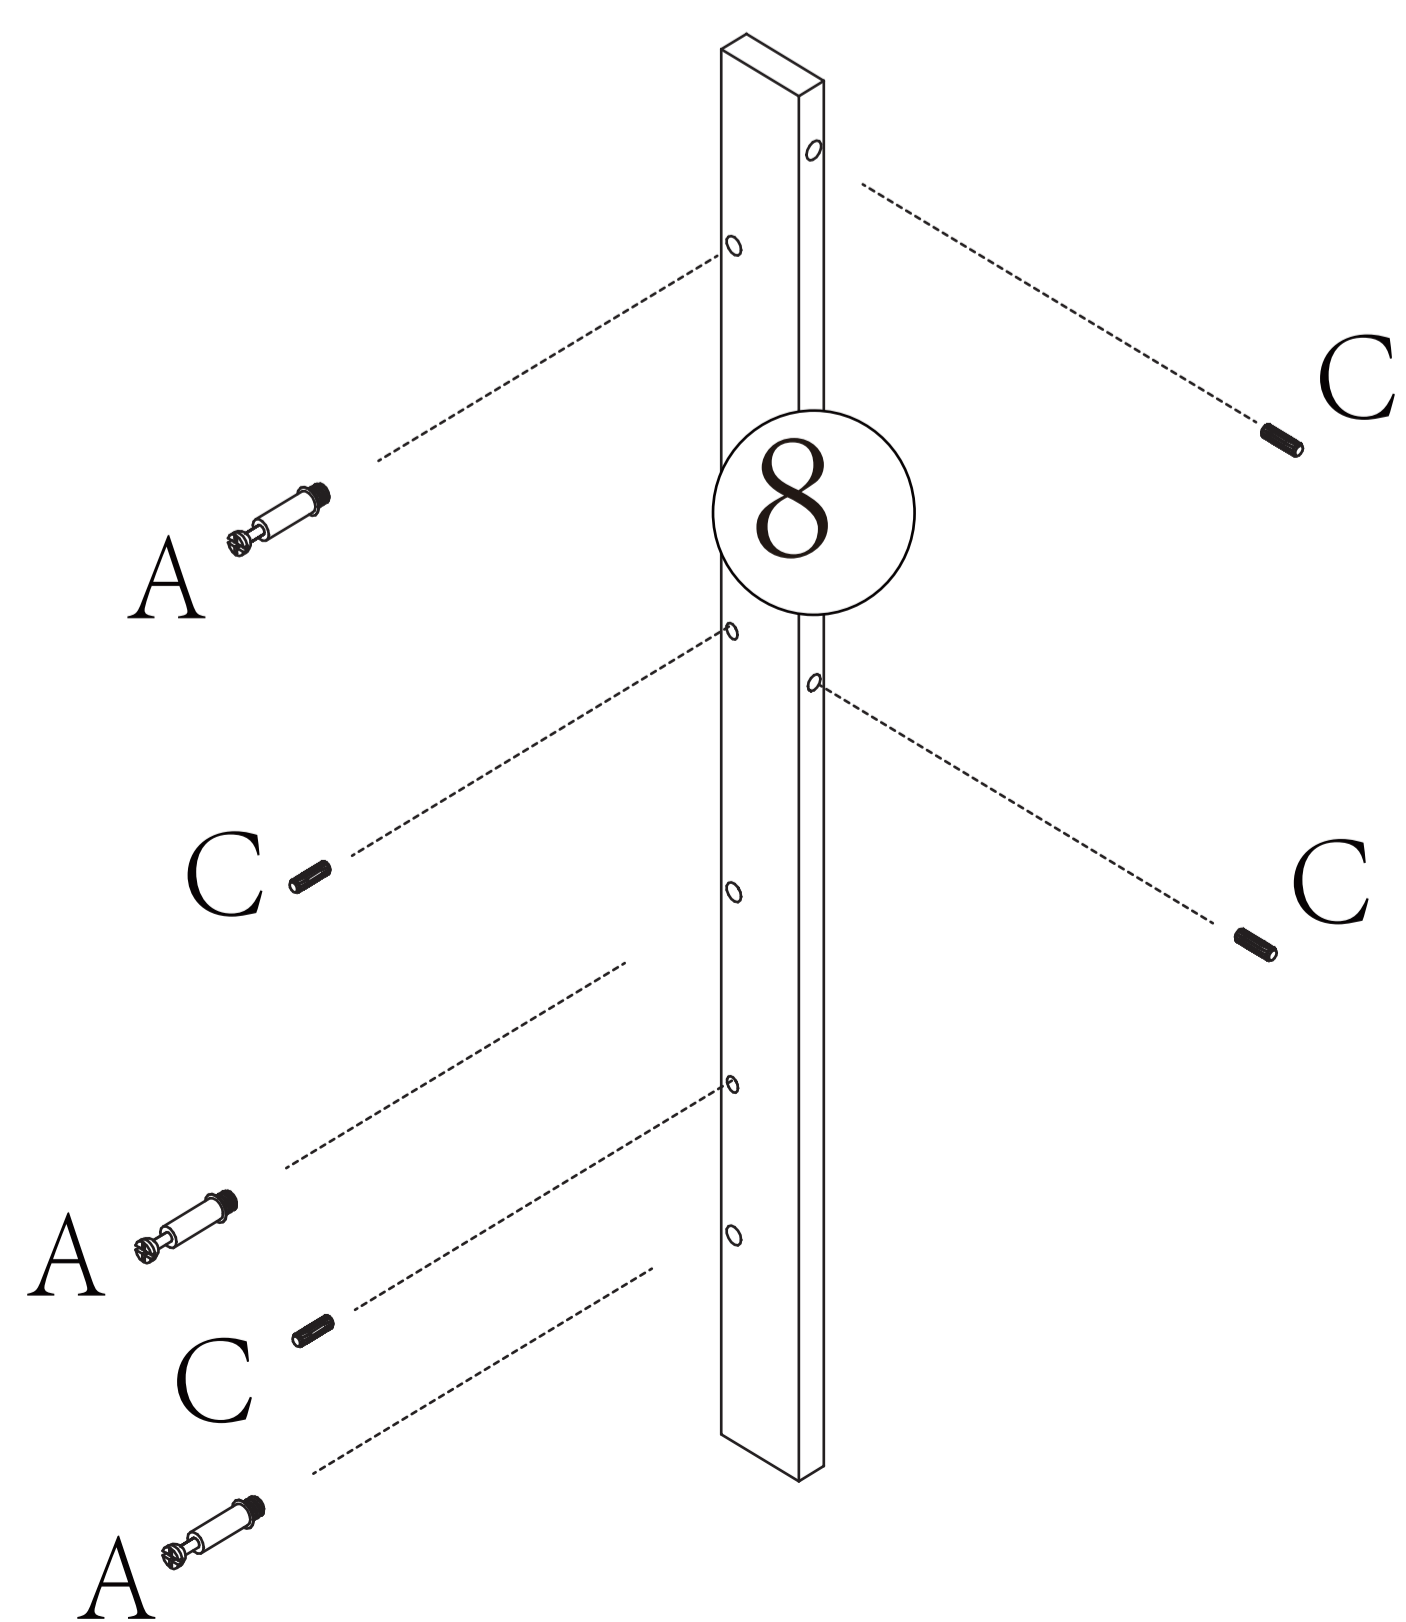

Wipe with dry cloths

PARTS HARDWARE

 A x 32pcs 6x35mm	 B x 44pcs
 C x 44pcs Ø6x30mm	 D x 12pcs M4x30mm
 E x 6pcs	 F x 6pcs With break
 G x 48pcs M4x12mm	 H x 12pcs M6x25mm
 I x 1pc M4x10mm	 J x 1pc
 K x 1pc	 L x 1pcs M4x35mm

01 X3

press to lock

02

03

04

05

06

07