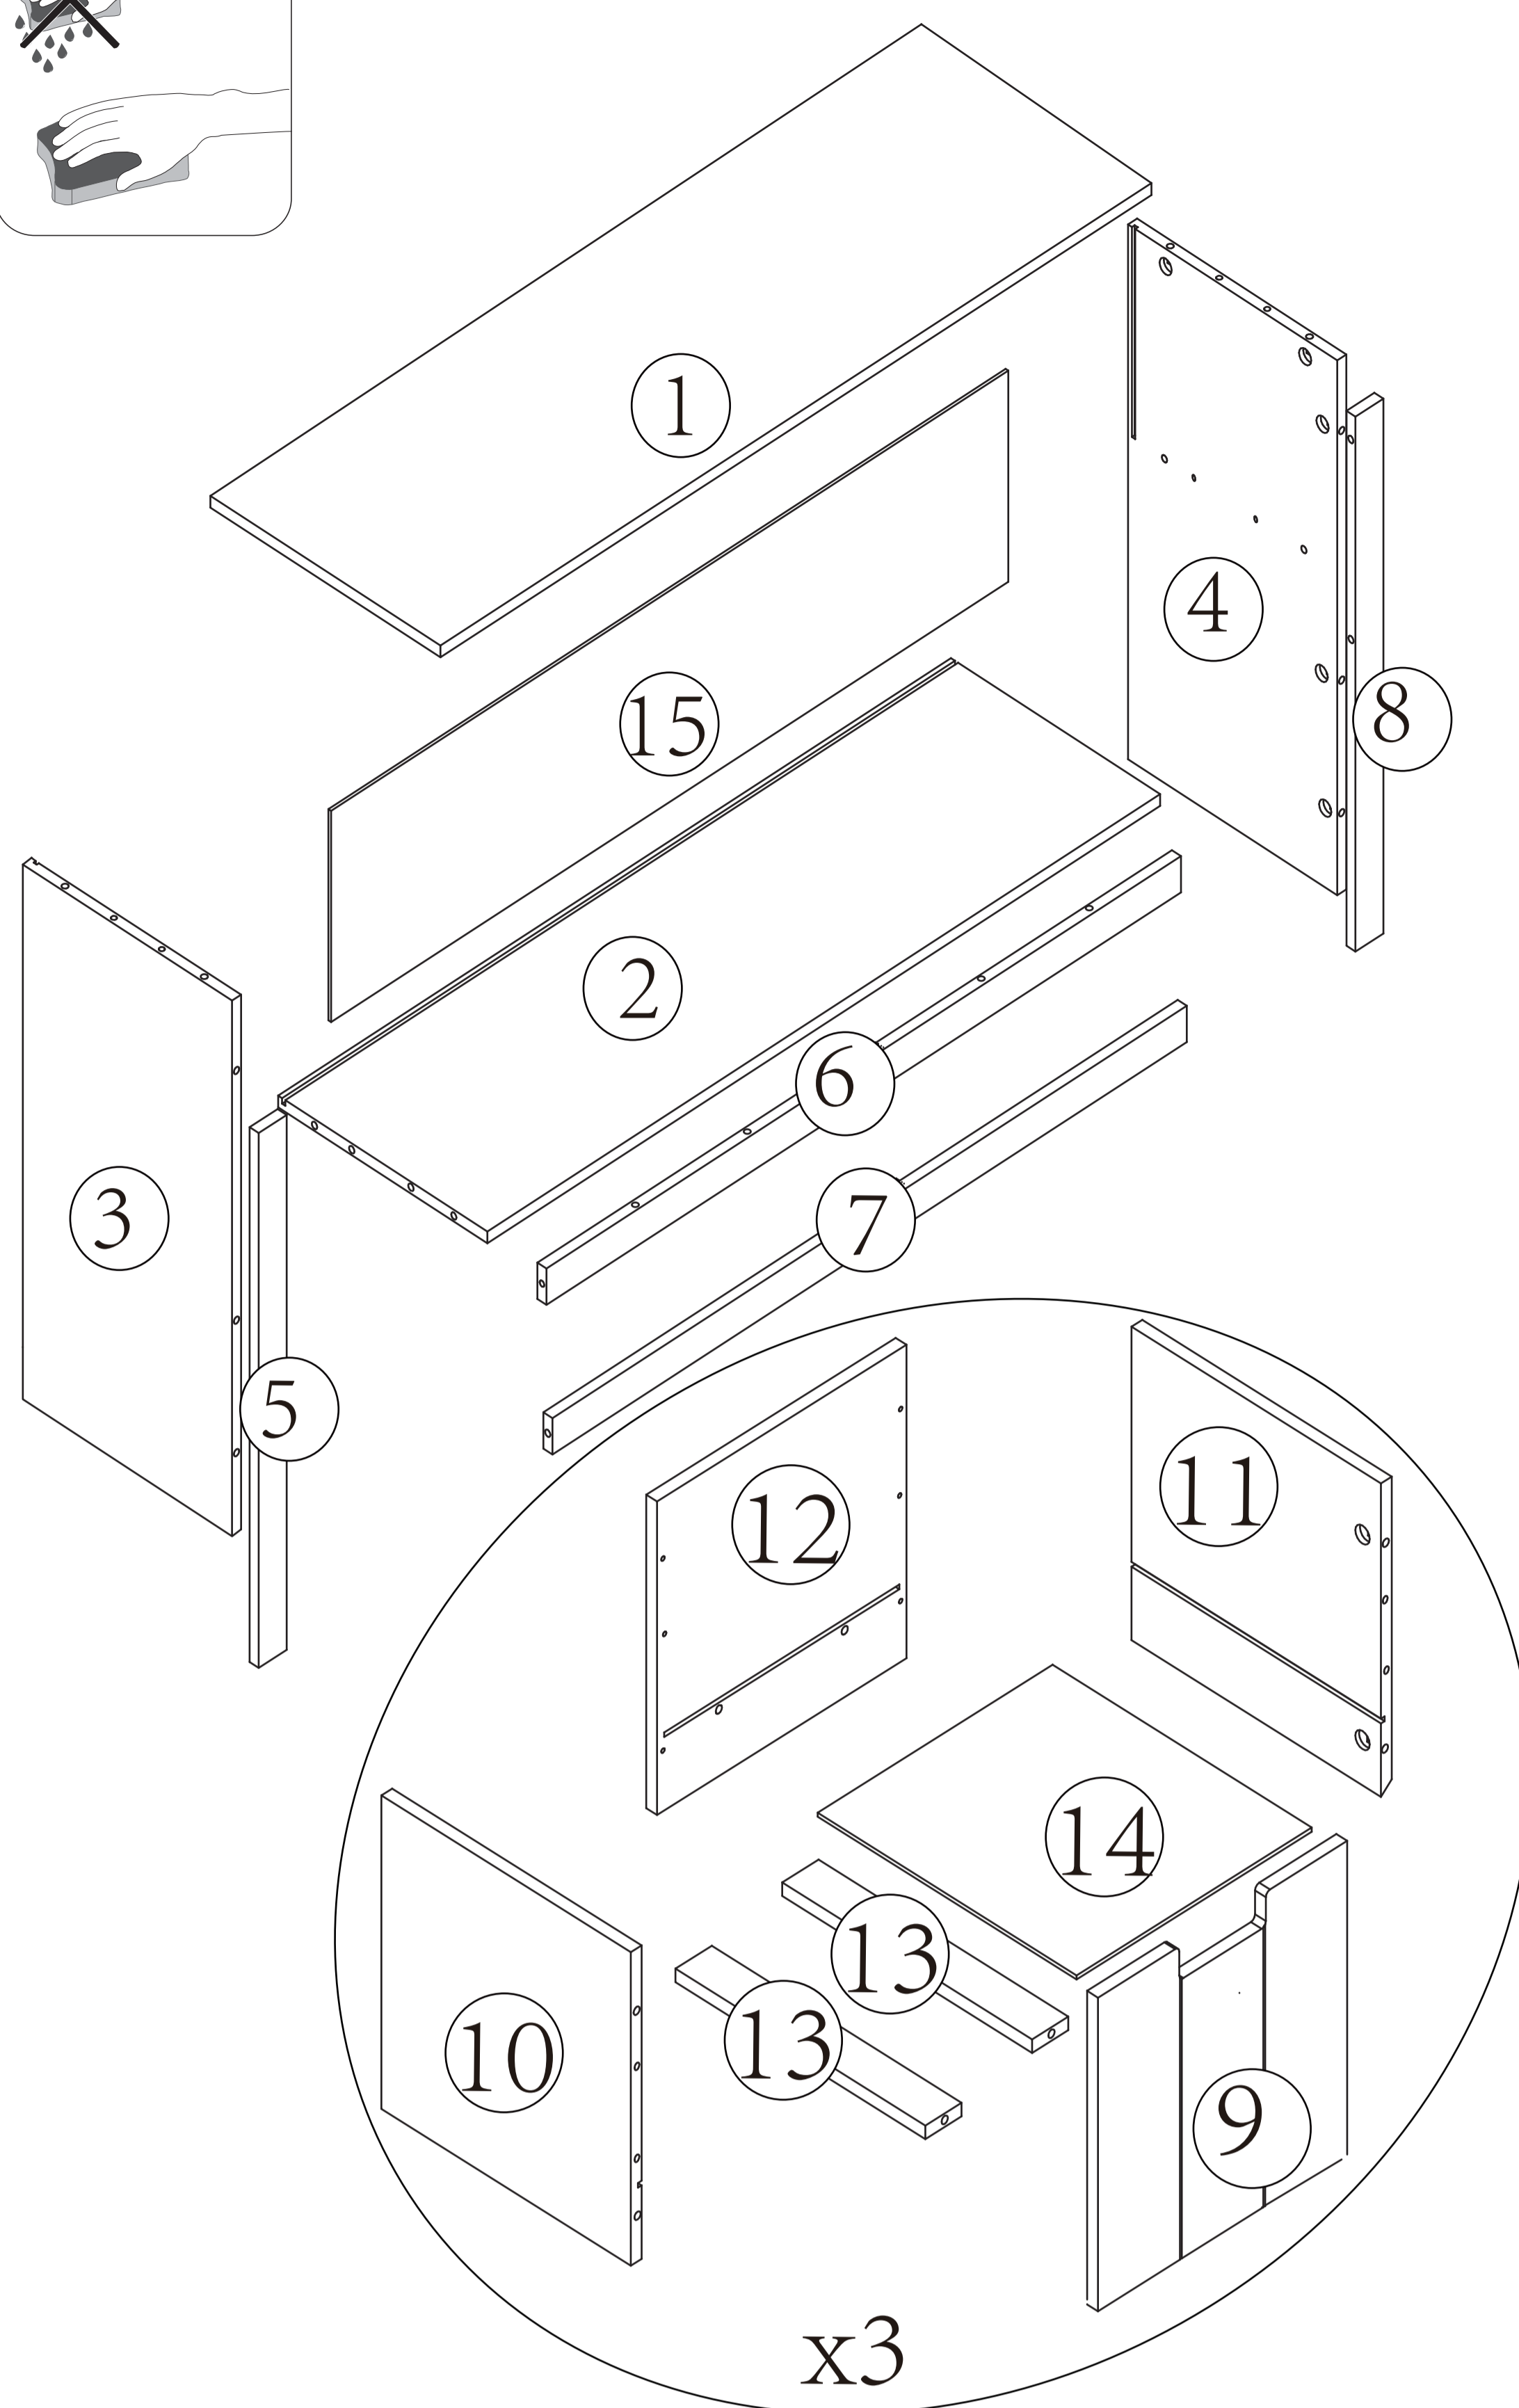

Wipe with dry cloths

PARTS HARDWARE

 A x 32pcs 6x35mm	 B x 44pcs
 C x 44pcs Ø6x30mm	 D x 12pcs M4x30mm
 E x 6pcs	 F x 6pcs With break
 G x 48pcs M4x12mm	 H x 12pcs M6x25mm
 I x 1pc M4x10mm	 J x 1pc
 K x 1pc	 L x 1pcs M4x35mm

01 X3

press to lock

02

03

04

05

06

07