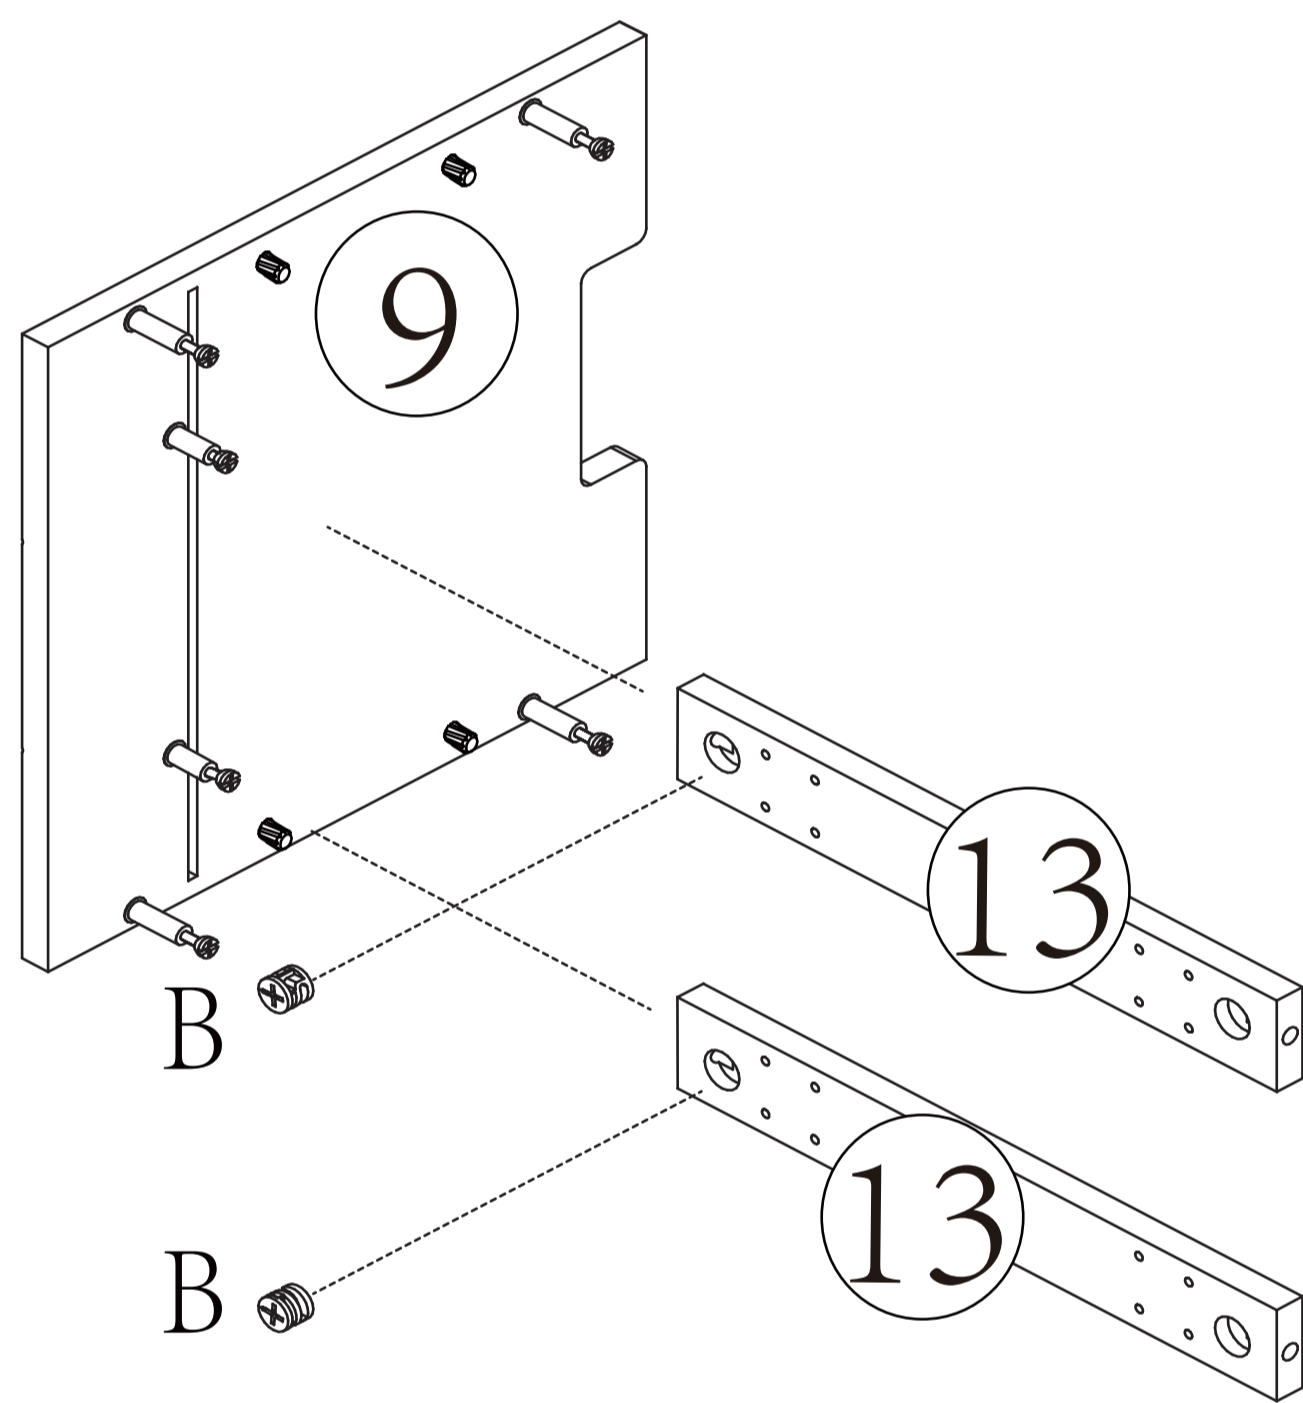

Wipe with dry cloths

PARTS HARDWARE

 A x 32pcs 6x35mm	 B x 44pcs
 C x 44pcs Ø6x30mm	 D x 12pcs M4x30mm
 E x 6pcs	 F x 6pcs With break
 G x 48pcs M4x12mm	 H x 12pcs M6x25mm
 I x 1pc M4x10mm	 J x 1pc
 K x 1pc	 L x 1pcs M4x35mm

01 X3

press to lock

02

03

04

05

06

07