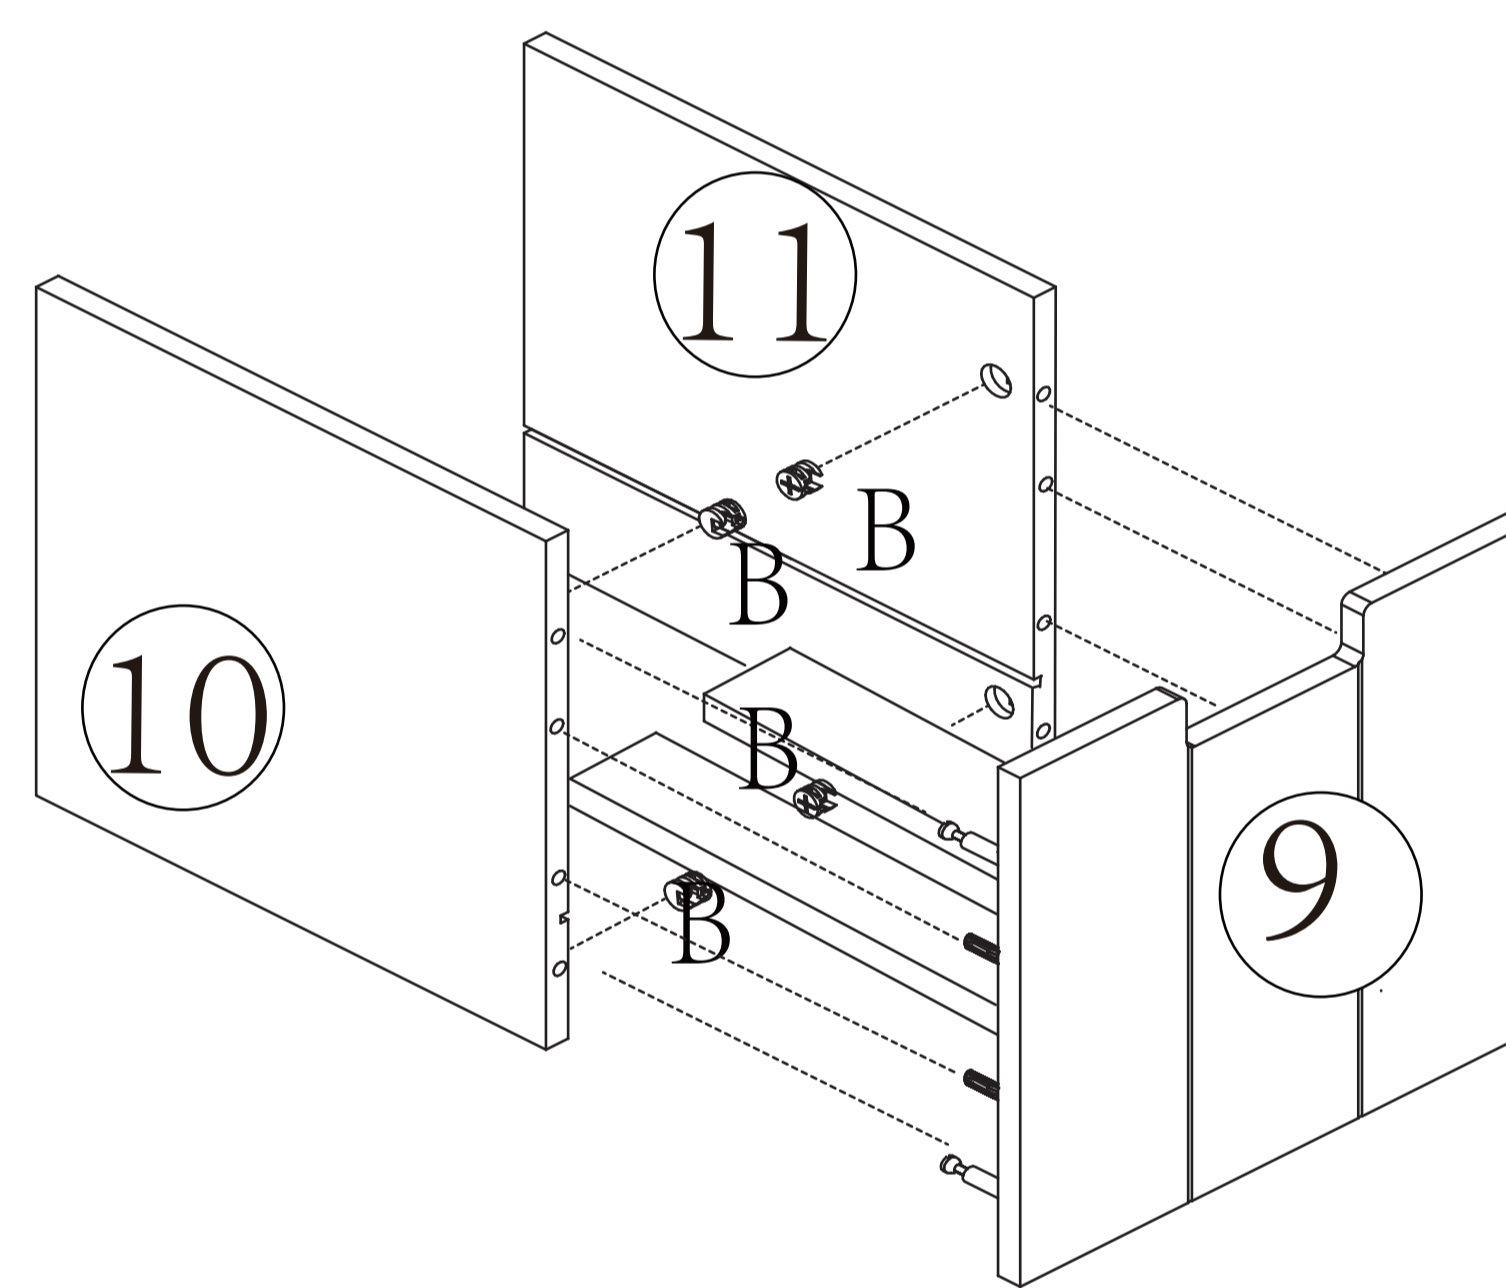

Wipe with dry cloths

PARTS HARDWARE

 A x 32pcs 6x35mm	 B x 44pcs
 C x 44pcs Ø6x30mm	 D x 12pcs M4x30mm
 E x 6pcs	 F x 6pcs With break
 G x 48pcs M4x12mm	 H x 12pcs M6x25mm
 I x 1pc M4x10mm	 J x 1pc
 K x 1pc	 L x 1pcs M4x35mm

01 X3

press to lock

02

03

04

05

06

07