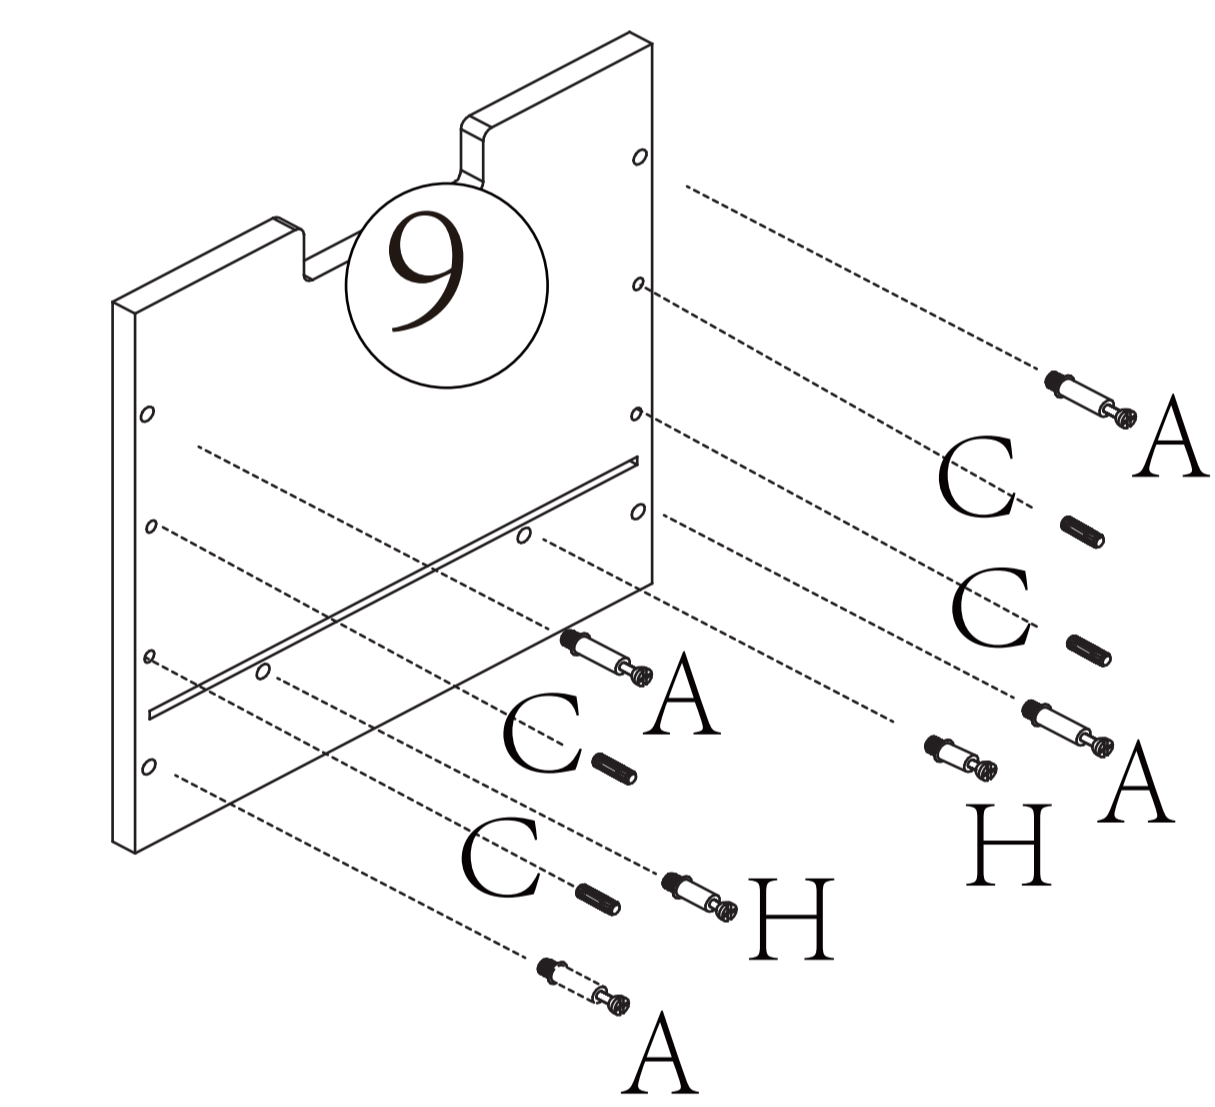

Wipe with dry cloths

PARTS HARDWARE

 A x 32pcs 6x35mm	 B x 44pcs
 C x 44pcs Ø6x30mm	 D x 12pcs M4x30mm
 E x 6pcs	 F x 6pcs With break
 G x 48pcs M4x12mm	 H x 12pcs M6x25mm
 I x 1pc M4x10mm	 J x 1pc
 K x 1pc	 L x 1pcs M4x35mm

01 X3

press to lock

02

03

04

05

06

07