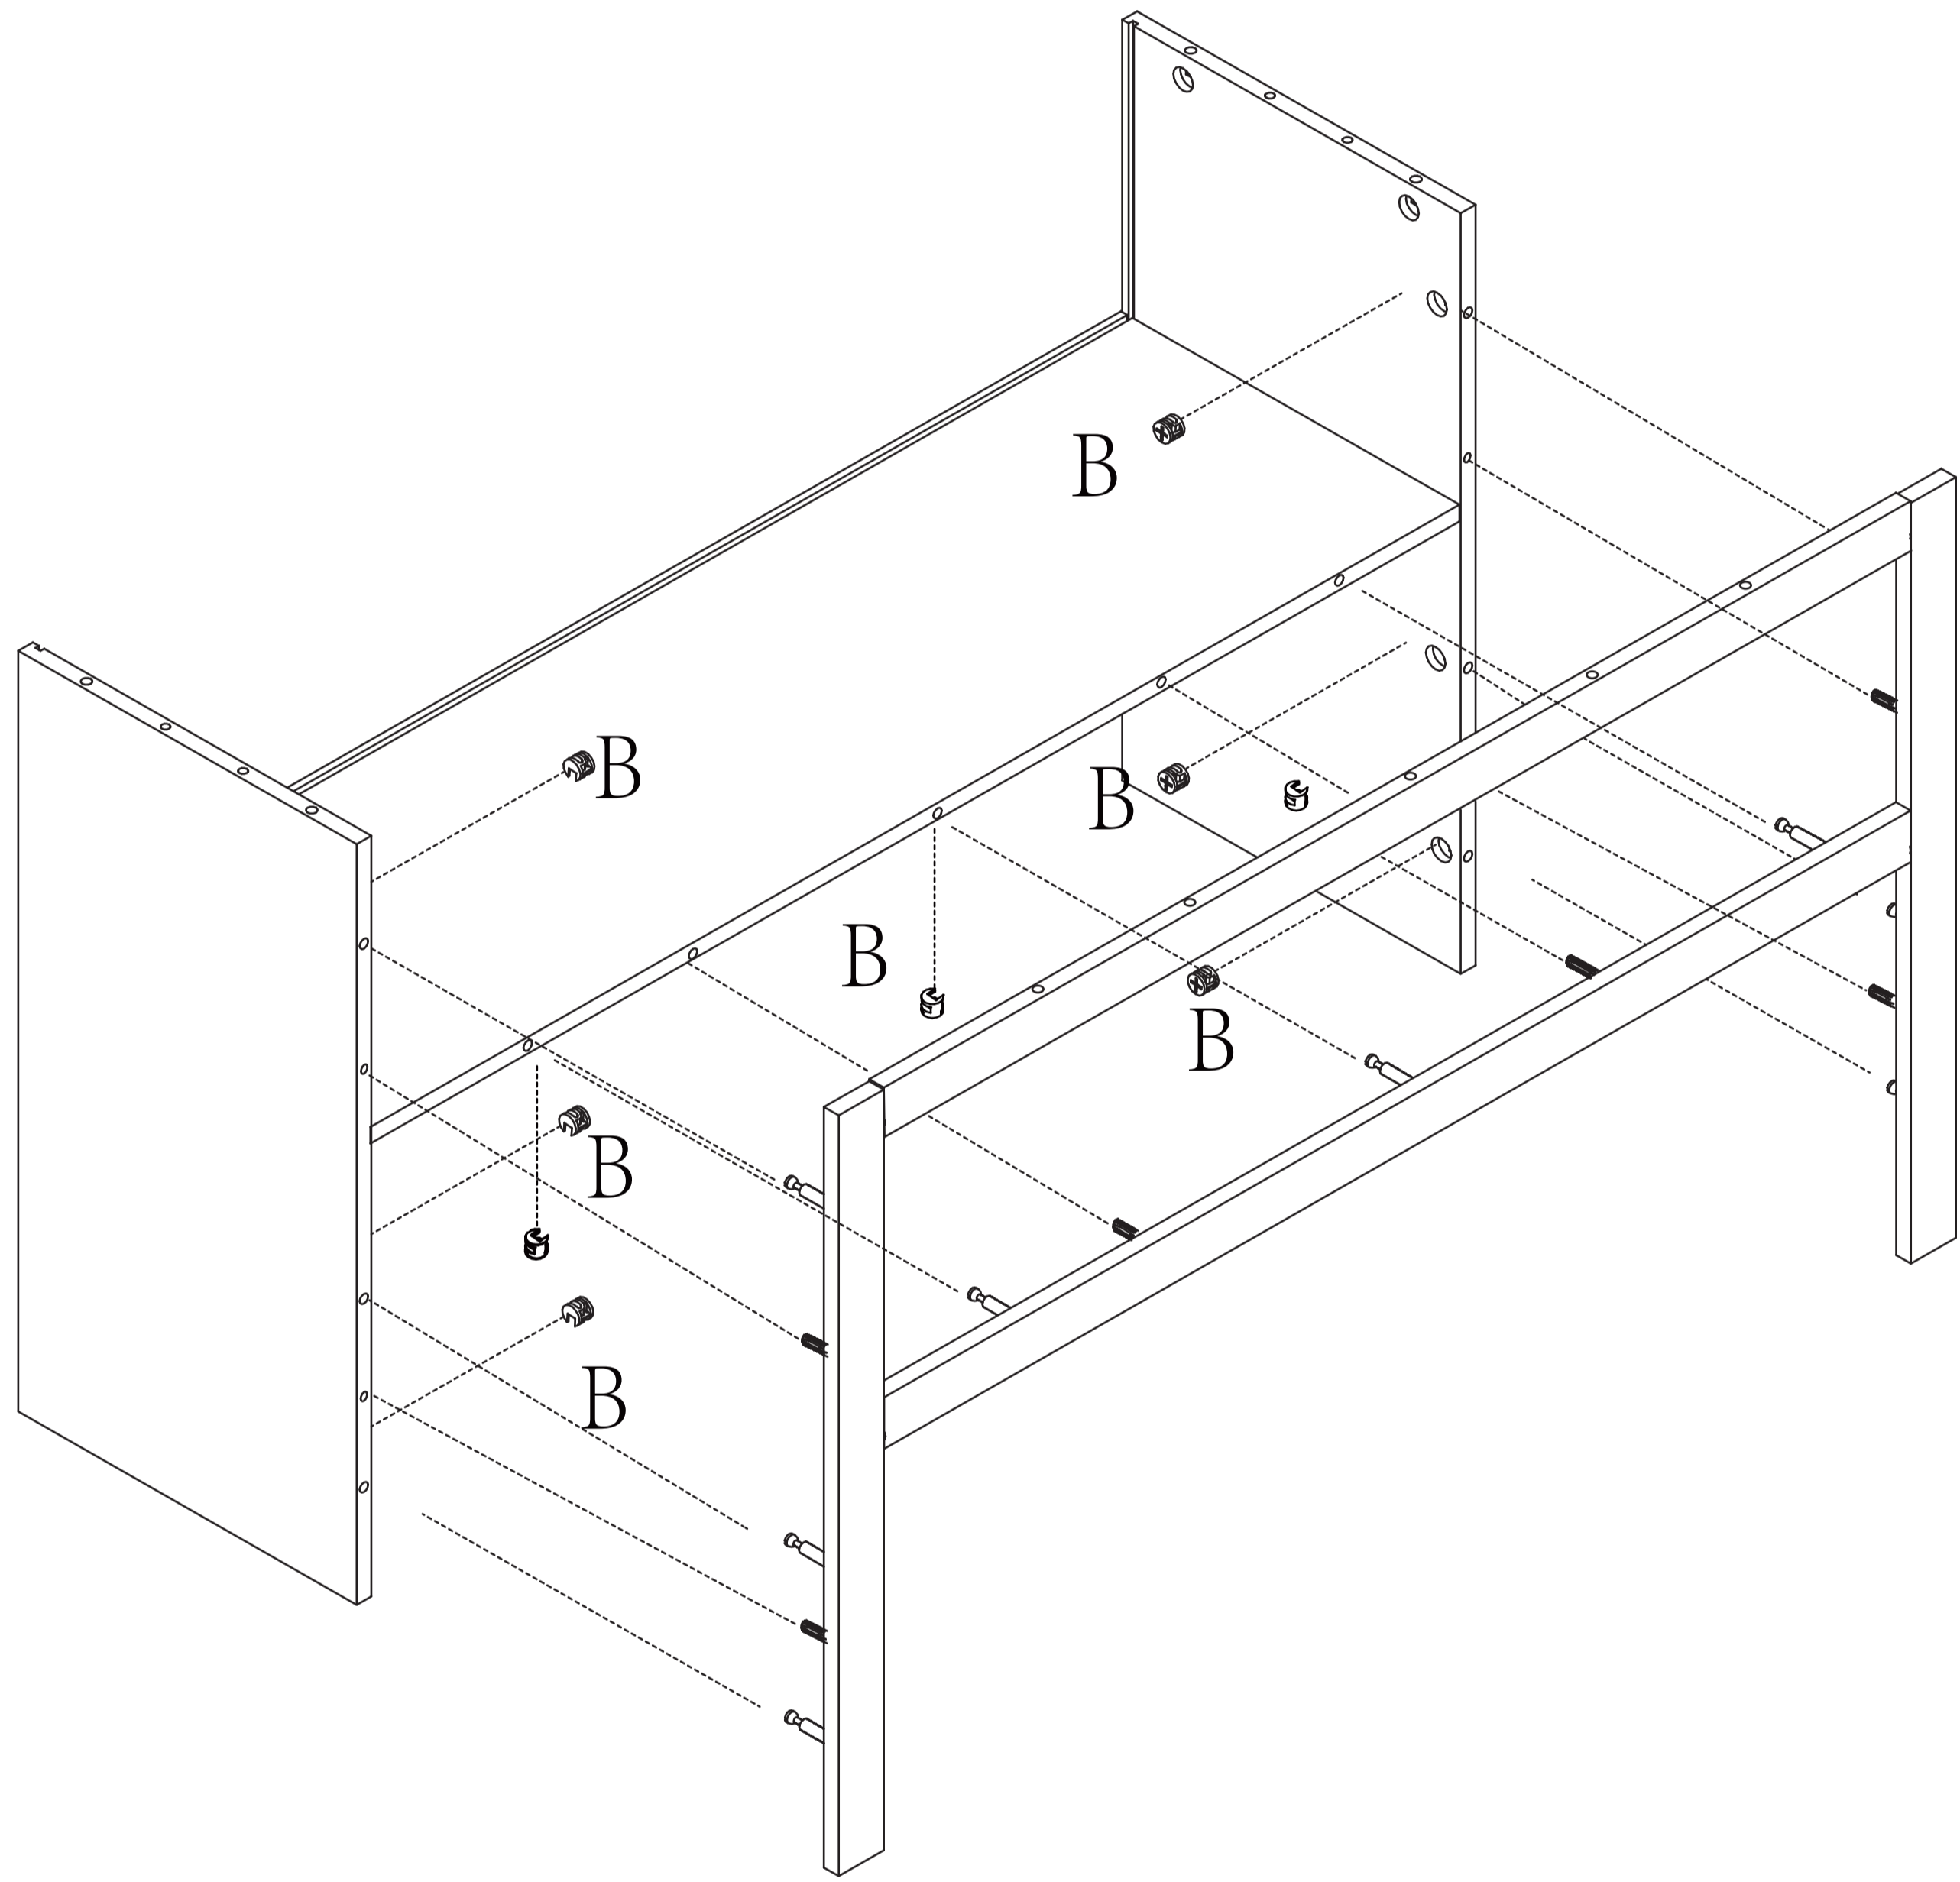

Wipe with dry cloths

PARTS HARDWARE

 A x 32pcs 6x35mm	 B x 44pcs
 C x 44pcs Ø6x30mm	 D x 12pcs M4x30mm
 E x 6pcs	 F x 6pcs With break
 G x 48pcs M4x12mm	 H x 12pcs M6x25mm
 I x 1pc M4x10mm	 J x 1pc
 K x 1pc	 L x 1pcs M4x35mm

01 X3

press to lock

02

03

04

05

06

07