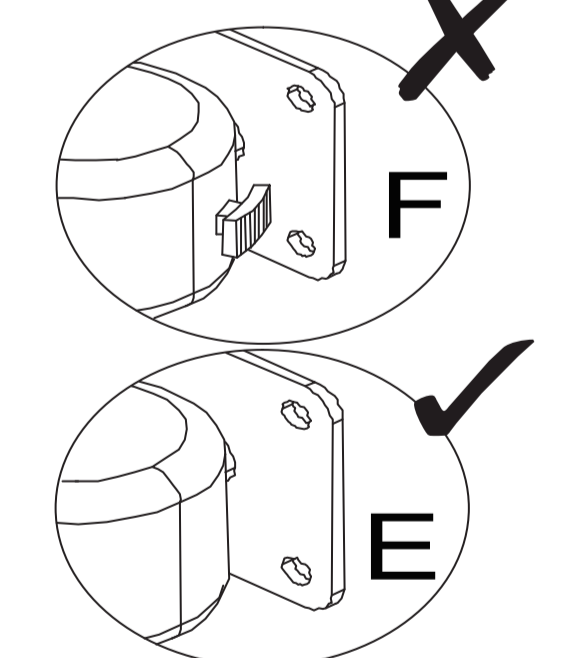

Wipe with dry cloths

PARTS HARDWARE

 A x 32pcs 6x35mm	 B x 44pcs
 C x 44pcs Ø6x30mm	 D x 12pcs M4x30mm
 E x 6pcs	 F x 6pcs With break
 G x 48pcs M4x12mm	 H x 12pcs M6x25mm
 I x 1pc M4x10mm	 J x 1pc
 K x 1pc	 L x 1pcs M4x35mm

01 X3

press to lock

02

03

04

05

06

07