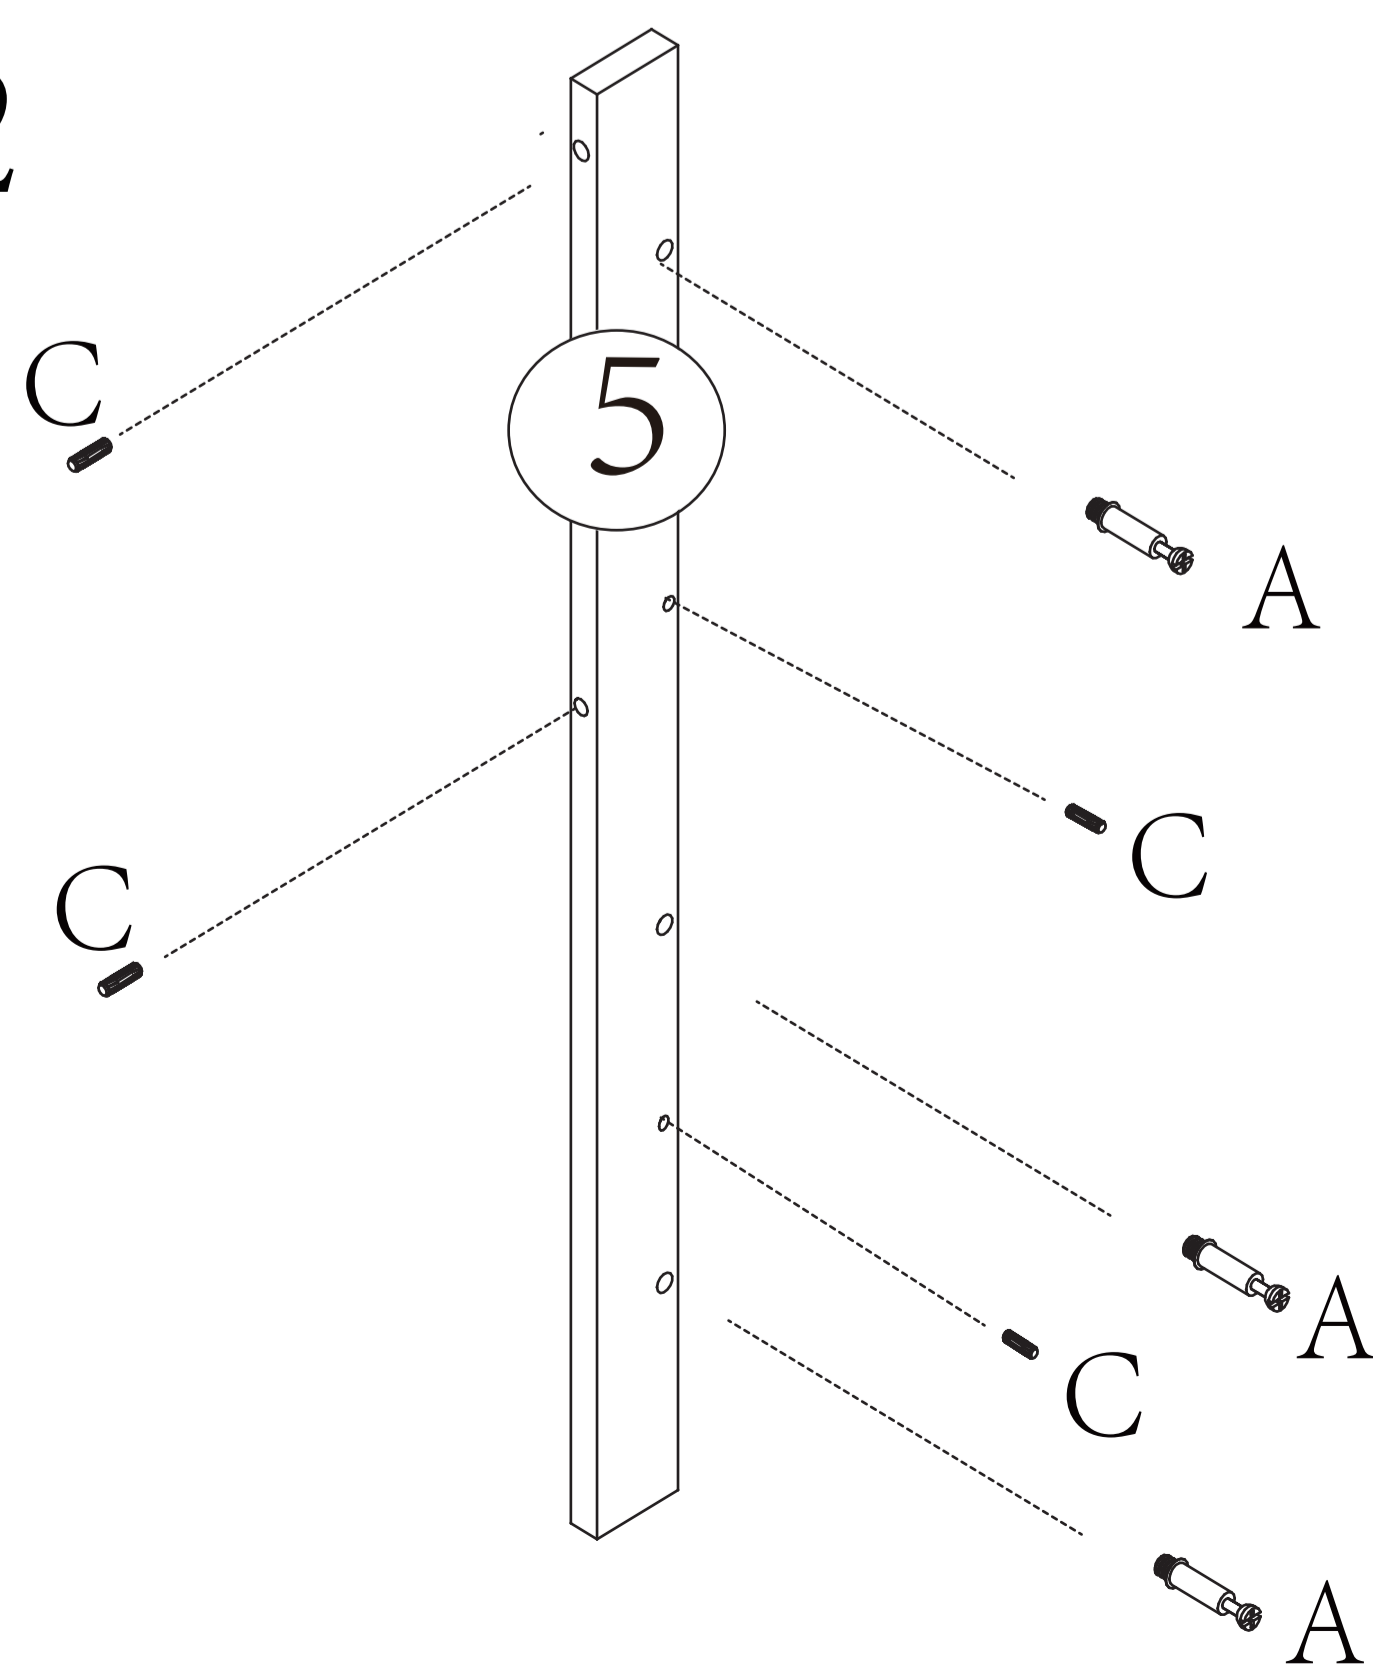

Wipe with dry cloths

PARTS HARDWARE

 A x 32pcs 6x35mm	 B x 44pcs
 C x 44pcs Ø6x30mm	 D x 12pcs M4x30mm
 E x 6pcs	 F x 6pcs With break
 G x 48pcs M4x12mm	 H x 12pcs M6x25mm
 I x 1pc M4x10mm	 J x 1pc
 K x 1pc	 L x 1pcs M4x35mm

01 X3

press to lock

02

03

04

05

06

07