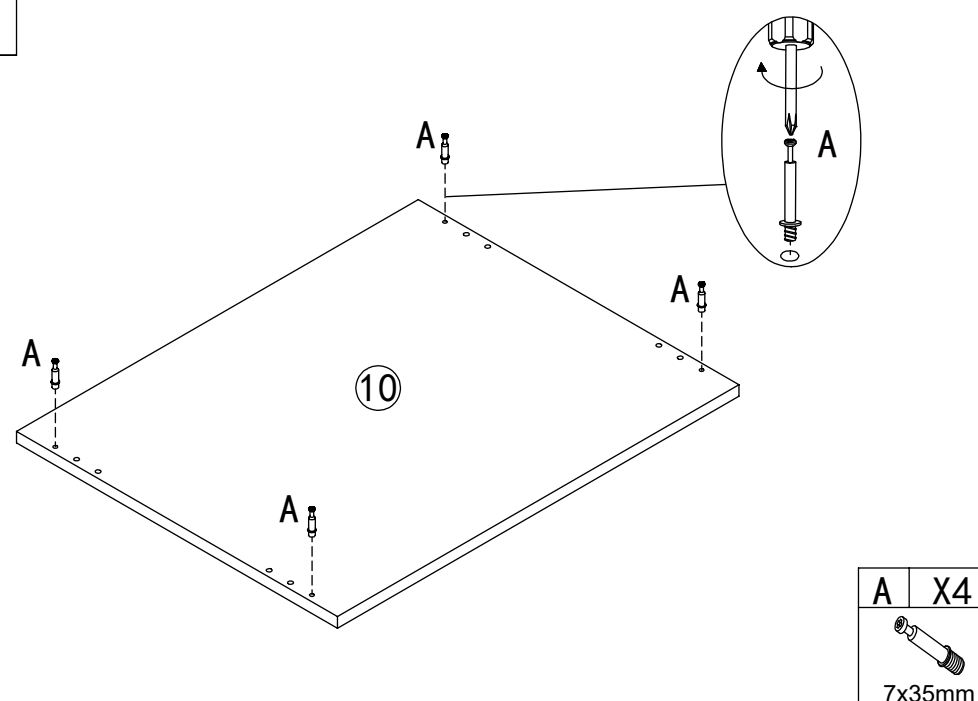

WARDROBE

MODEL:WA-MEXI-185G3D-WH/WD/BK

VERSION: 2.0

ASSEMBLY INSTRUCTIONS

Please read instructions carefully before assembly.

Two persons and tools required for assembly

HARDWARE

A	x19	B	x19	C	x6	D	x39	E	x20	F	x6	T	x6
7x35mm		15x12mm		Ø6x30mm		M4x40mm				M3.5x12mm			
H	x22	I	x6	J	x1	K	x4	L	x4	M	x3	N	x27
M3x12mm		M4x14mm				Ø6x50mm							
O	x2	P	x1	Q	x1	R	x1	S	x1				
				M4x30mm		M4x14mm							

PARTS

Wipe with dry cloths

x3

1

R	X1	P	X1	C	X6	K	X4
							
M4x14mm				Ø6x30mm		Ø6x50mm	

2

H	X4	O	X2
			
M3x12mm			

3

D	X8	E	X8
			
M4x40mm			

4

A	X4
	
7x35mm	

5

D	X4
	M4x40mm

6

7

D	X6	E	X6
	M4x40mm		

T	X6	H	X18
			M3x12mm

8

D	X6	E	X6
			
M4x40mm			

9

L	X4
	

10

B	X4
	
15x12mm	

11