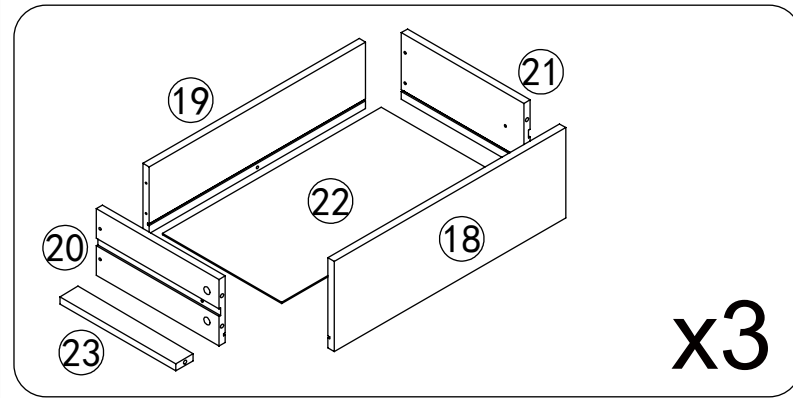

WARDROBE

MODEL:WA-MEXI-185G3D-WH/WD/BK

VERSION: 2.0

ASSEMBLY INSTRUCTIONS

Please read instructions carefully before assembly.

Two persons and tools required for assembly

HARDWARE

A	x19	B	x19	C	x6	D	x39	E	x20	F	x6	T	x6
7x35mm		15x12mm		Ø6x30mm		M4x40mm				M3.5x12mm			
H	x22	I	x6	J	x1	K	x4	L	x4	M	x3	N	x27
M3x12mm		M4x14mm				Ø6x50mm							
O	x2	P	x1	Q	x1	R	x1	S	x1				
				M4x30mm		M4x14mm							

PARTS

Wipe with dry cloths

x3

1

R	X1	P	X1	C	X6	K	X4
							
M4x14mm				Ø6x30mm		Ø6x50mm	

2

H	X4	O	X2
			
M3x12mm			

3