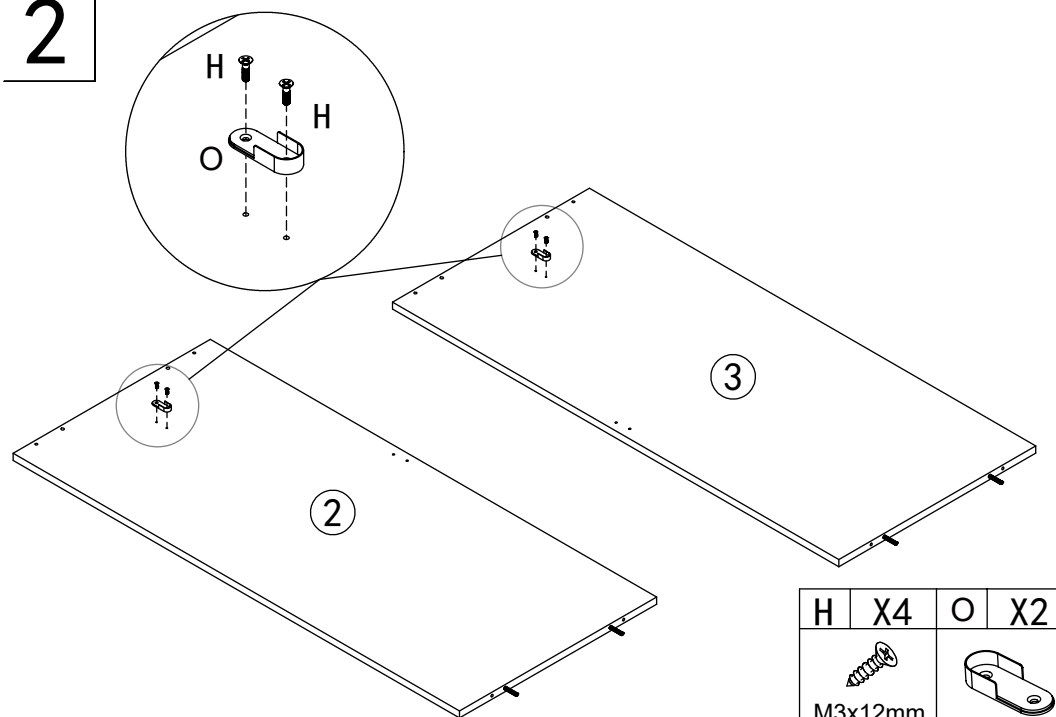

WARDROBE

MODEL:WA-MEXI-185G3D-WH/WD/BK

VERSION: 2.0

ASSEMBLY INSTRUCTIONS

Please read instructions carefully before assembly.

Two persons and tools required for assembly

HARDWARE

A	x19	B	x19	C	x6	D	x39	E	x20	F	x6	T	x6
7x35mm		15x12mm		Ø6x30mm		M4x40mm				M3.5x12mm			
H	x22	I	x6	J	x1	K	x4	L	x4	M	x3	N	x27
M3x12mm		M4x14mm				Ø6x50mm							
O	x2	P	x1	Q	x1	R	x1	S	x1				
				M4x30mm		M4x14mm							

PARTS

Wipe with dry cloths

x3

1

R	X1	P	X1	C	X6	K	X4
							
M4x14mm				Ø6x30mm		Ø6x50mm	

2

H	X4	O	X2
			
M3x12mm			

3

D	X8	E	X8
			
M4x40mm			

4

A	X4
	
7x35mm	

5

D	X4
	M4x40mm

6

7

D	X6	E	X6
	M4x40mm		