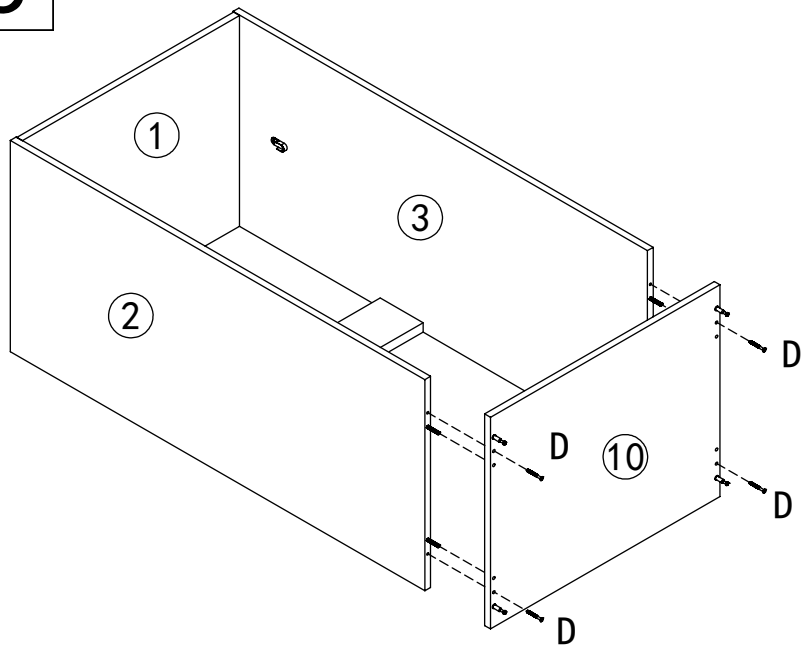

5

D	X4
	M4x40mm

6

7

D	X6	E	X6
	M4x40mm		

T	X6	H	X18
			M3x12mm