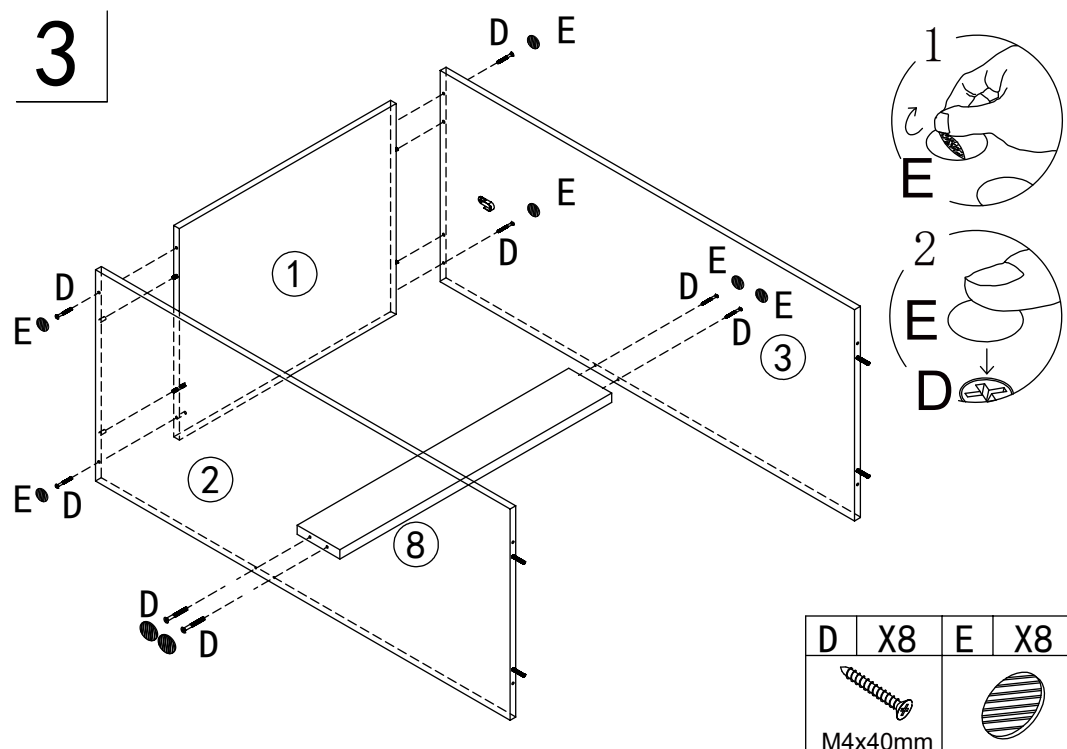

WARDROBE

MODEL:WA-MEXI-185G3D-WH/WD/BK

VERSION: 2.0

ASSEMBLY INSTRUCTIONS

Please read instructions carefully before assembly.

Two persons and tools required for assembly

HARDWARE

A	x19	B	x19	C	x6	D	x39	E	x20	F	x6	T	x6
7x35mm		15x12mm		Ø6x30mm		M4x40mm				M3.5x12mm			
H	x22	I	x6	J	x1	K	x4	L	x4	M	x3	N	x27
M3x12mm		M4x14mm				Ø6x50mm							
O	x2	P	x1	Q	x1	R	x1	S	x1				
				M4x30mm		M4x14mm							

PARTS

Wipe with dry cloths

x3

1

R	X1	P	X1	C	X6	K	X4
							
M4x14mm				Ø6x30mm		Ø6x50mm	

2

H	X4	O	X2
			
M3x12mm			

3