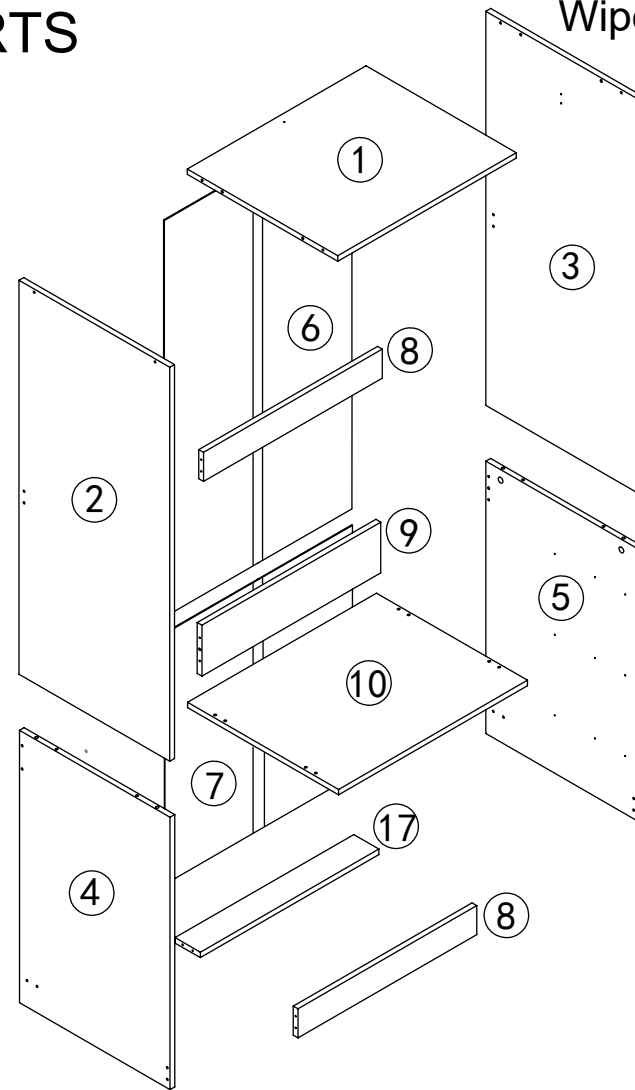

WARDROBE

MODEL:WA-MEXI-185G3D-WH/WD/BK

VERSION: 2.0

ASSEMBLY INSTRUCTIONS

Please read instructions carefully before assembly.

Two persons and tools required for assembly

HARDWARE

A	x19	B	x19	C	x6	D	x39	E	x20	F	x6	T	x6
7x35mm		15x12mm		Ø6x30mm		M4x40mm				M3.5x12mm			
H	x22	I	x6	J	x1	K	x4	L	x4	M	x3	N	x27
M3x12mm		M4x14mm				Ø6x50mm							
O	x2	P	x1	Q	x1	R	x1	S	x1				
				M4x30mm		M4x14mm							

PARTS

Wipe with dry cloths

x3

1

R	X1	P	X1	C	X6	K	X4
							
M4x14mm				Ø6x30mm		Ø6x50mm	

2

H	X4	O	X2
			
M3x12mm			

3

D	X8	E	X8
			
M4x40mm			

4

A	X4
	
7x35mm	

5

D	X4
	M4x40mm

6

7

D	X6	E	X6
	M4x40mm		