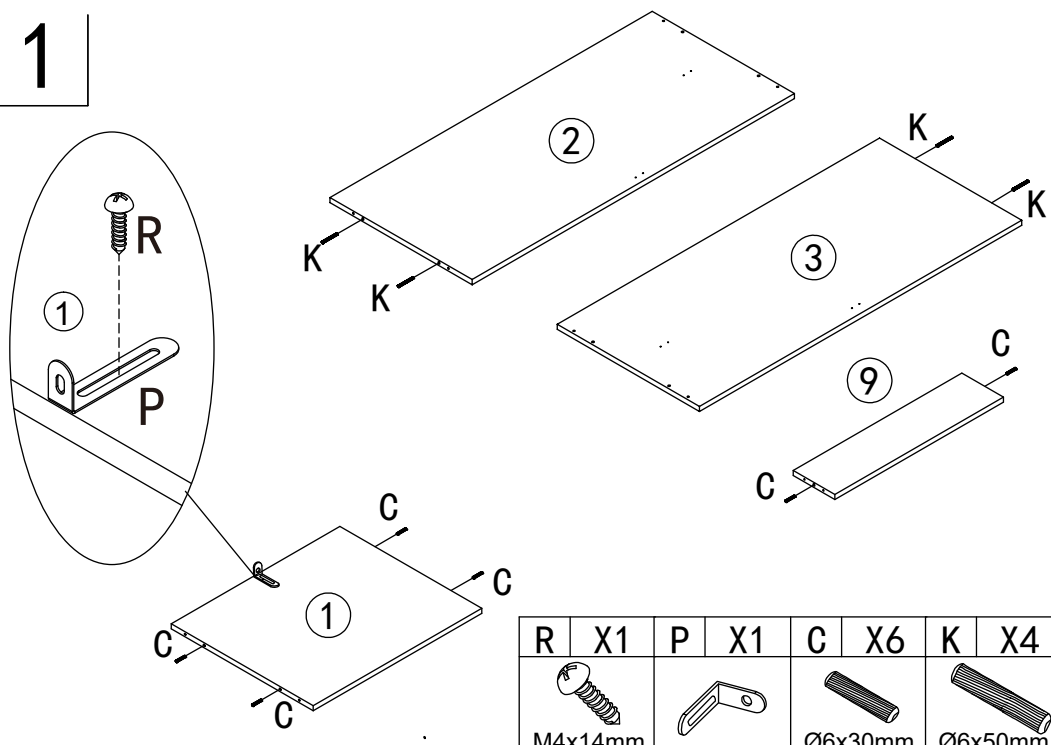

WARDROBE

MODEL:WA-MEXI-185G3D-WH/WD/BK

VERSION: 2.0

ASSEMBLY INSTRUCTIONS

Please read instructions carefully before assembly.

Two persons and tools required for assembly

HARDWARE

A	x19	B	x19	C	x6	D	x39	E	x20	F	x6	T	x6
7x35mm		15x12mm		Ø6x30mm		M4x40mm				M3.5x12mm			
H	x22	I	x6	J	x1	K	x4	L	x4	M	x3	N	x27
M3x12mm		M4x14mm				Ø6x50mm							
O	x2	P	x1	Q	x1	R	x1	S	x1				
				M4x30mm		M4x14mm							

PARTS

Wipe with dry cloths

x3

1

R	X1	P	X1	C	X6	K	X4
							
M4x14mm				Ø6x30mm		Ø6x50mm	

2

H	X4	O	X2
			
M3x12mm			

3

D	X8	E	X8
			
M4x40mm			

4

A	X4
	
7x35mm	

5

D	X4
	M4x40mm

6

7

D	X6	E	X6
	M4x40mm		

T	X6	H	X18
			M3x12mm

8

D	X6	E	X6
			
M4x40mm			

9

L	X4
	

10

B	X4
	
15x12mm	

11