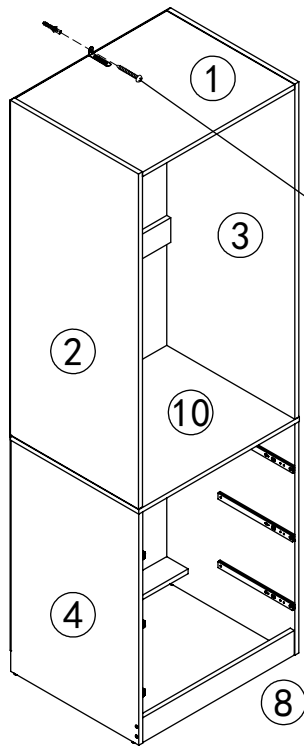

12

Pre-drilled hole at wall

P	X1	Q	X1	S	X1
		M4x30mm			

13

J	X1

14

A	X15	B	X15	D	X15	F	X6
7x35mm		15x12mm		M4x40mm		M3.5x12mm	

X3