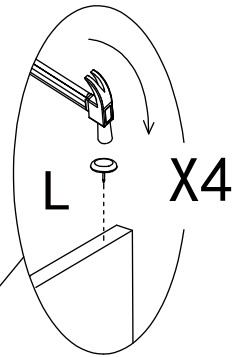

WARDROBE

MODEL:WA-MEXI-185G3D-WH/WD/BK

VERSION: 2.0

ASSEMBLY INSTRUCTIONS

Please read instructions carefully before assembly.

Two persons and tools required for assembly

HARDWARE

A	x19	B	x19	C	x6	D	x39	E	x20	F	x6	T	x6
7x35mm		15x12mm		Ø6x30mm		M4x40mm				M3.5x12mm			
H	x22	I	x6	J	x1	K	x4	L	x4	M	x3	N	x27
M3x12mm		M4x14mm				Ø6x50mm							
O	x2	P	x1	Q	x1	R	x1	S	x1				
				M4x30mm		M4x14mm							

PARTS

Wipe with dry cloths

x3

1

R	X1	P	X1	C	X6	K	X4
							
M4x14mm				Ø6x30mm		Ø6x50mm	

2

H	X4	O	X2
			
M3x12mm			

3

D	X8	E	X8
			
M4x40mm			

4

A	X4
	
7x35mm	

5

D	X4
	M4x40mm

6

7

D	X6	E	X6
	M4x40mm		

T	X6	H	X18
			M3x12mm

8

D	X6	E	X6
			
M4x40mm			

9

L	X4
	

10

B	X4
	
15x12mm	

11