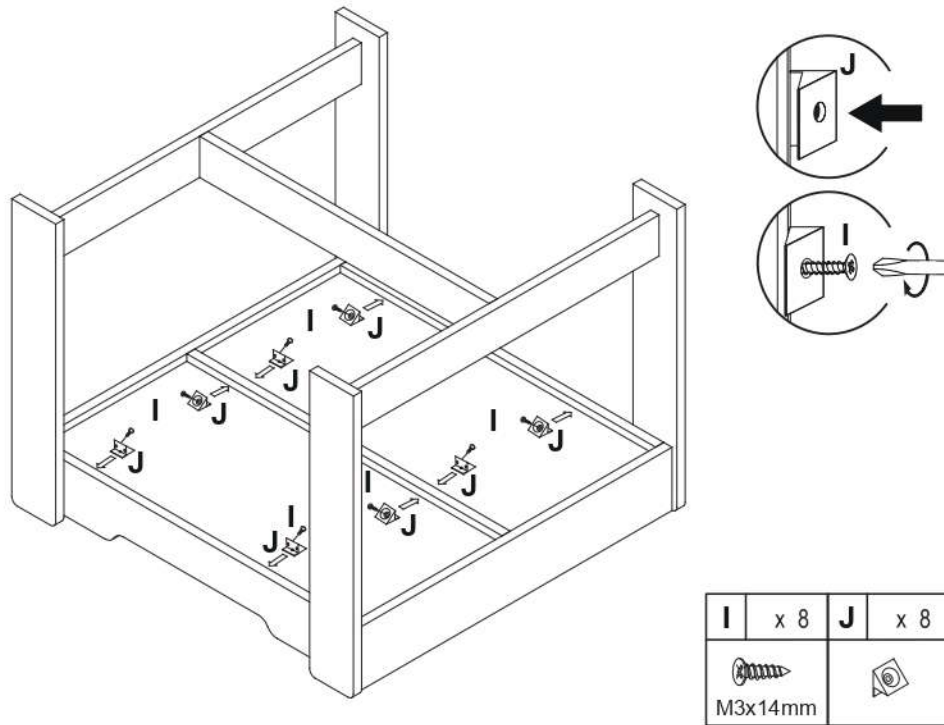

KID TABLE SET

MODEL:KID-STA-WDWH

ASSEMBLY INSTRUCTIONS

Please read instructions carefully before assembly.

HARDWARE

A	26PCS	B	8PCS	C	40PCS	D	26PCS	E	10PCS
	M6x50mm		M6x20mm		Ø6x30mm				M4x40mm
	F 36PCS		G 1PC		H 2PCS		I 8PCS		J 8PCS
						M3x14mm			

PARTS

Wipe with dry cloths

1

B	x 4
	M6x20mm

3

C	x 2	E	x 2	F	x 2
	Ø6x30mm		M4x40mm		

2

B	x 4
	M6x20mm

4

A	x 2	C	x 2	D	x 2	F	x 2
	M6x50mm		Ø6x30mm				

5

7

6

8

9

x2

C	x 8
	Ø6x30mm

11

A	x 6	C	x 12
	M6x50mm		Ø6x30mm

D	x 6	E	x 4	F	x 10
			M4x40mm		

10

A	x 6	C	x 12	D	x 6
	M6x50mm		Ø6x30mm		

E	x 4	F	x 10
	M4x40mm		

x2