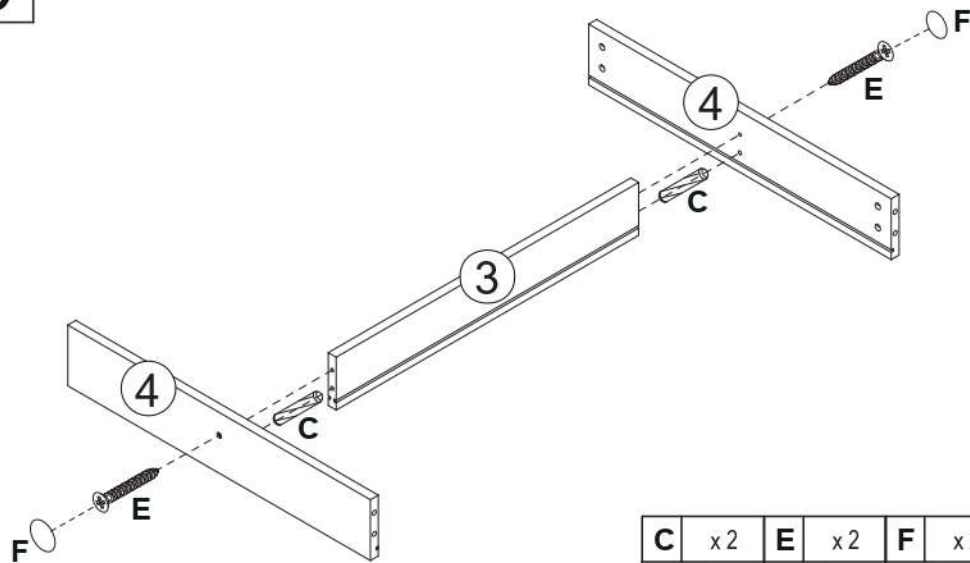

KID TABLE SET

MODEL:KID-STA-WDWH

ASSEMBLY INSTRUCTIONS

Please read instructions carefully before assembly.

HARDWARE

A	26PCS	B	8PCS	C	40PCS	D	26PCS	E	10PCS
	M6x50mm		M6x20mm		Ø6x30mm				M4x40mm
	F 36PCS		G 1PC		H 2PCS		I 8PCS		J 8PCS
						M3x14mm			

PARTS

Wipe with dry cloths

1

B	x 4
	M6x20mm

3

C	x 2	E	x 2	F	x 2
	Ø6x30mm		M4x40mm		

2

B	x 4
	M6x20mm

4

A	x 2	C	x 2	D	x 2	F	x 2
	M6x50mm		Ø6x30mm				

5

7

6

8

9

x2