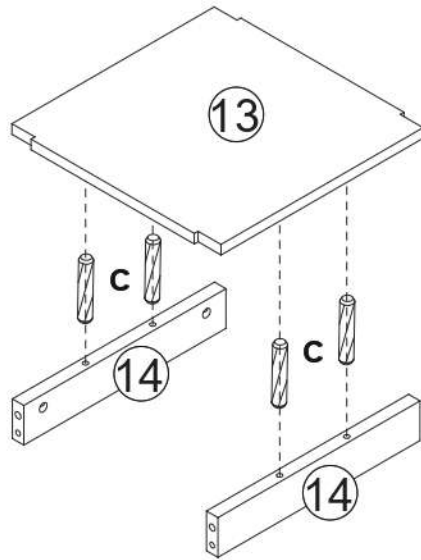

KID TABLE SET

MODEL:KID-STA-WDWH

ASSEMBLY INSTRUCTIONS

Please read instructions carefully before assembly.

HARDWARE

A	26PCS	B	8PCS	C	40PCS	D	26PCS	E	10PCS
	M6x50mm		M6x20mm		Ø6x30mm				M4x40mm
	F 36PCS		G 1PC		H 2PCS		I 8PCS		J 8PCS
						M3x14mm			

PARTS

Wipe with dry cloths

1

B	x 4
	M6x20mm

3

C	x 2	E	x 2	F	x 2
	Ø6x30mm		M4x40mm		

2

B	x 4
	M6x20mm

4

A	x 2	C	x 2	D	x 2	F	x 2
	M6x50mm		Ø6x30mm				

5

7

6

8

9

x2

C	x 8
	Ø6x30mm

11

A	x 6	C	x 12
	M6x50mm		Ø6x30mm

D	x 6	E	x 4	F	x 10
			M4x40mm		

10

A	x 6	C	x 12	D	x 6
	M6x50mm		Ø6x30mm		

E	x 4	F	x 10
	M4x40mm		

x2