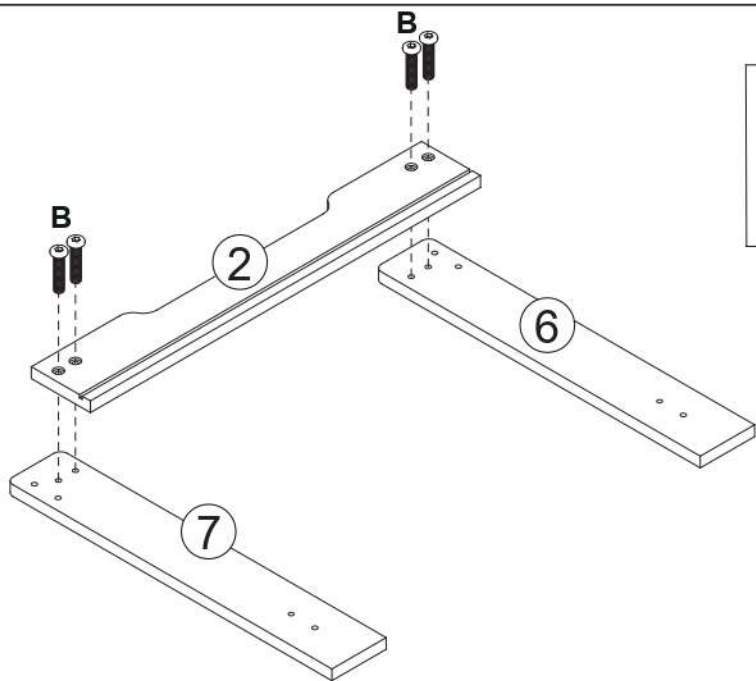

KID TABLE SET

MODEL:KID-STA-WDWH

ASSEMBLY INSTRUCTIONS

Please read instructions carefully before assembly.

HARDWARE

A	26PCS	B	8PCS	C	40PCS	D	26PCS	E	10PCS
	M6x50mm		M6x20mm		Ø6x30mm				M4x40mm
	F 36PCS		G 1PC		H 2PCS		I 8PCS		J 8PCS
						M3x14mm			

PARTS

Wipe with dry cloths

1

B	x 4
	M6x20mm

3

C	x 2	E	x 2	F	x 2
	Ø6x30mm		M4x40mm		

2

B	x 4
	M6x20mm

4

A	x 2	C	x 2	D	x 2	F	x 2
	M6x50mm		Ø6x30mm				

5

7

6

8

9

x2

C	x 8
	Ø6x30mm

11

A	x 6	C	x 12
	M6x50mm		Ø6x30mm

D	x 6	E	x 4	F	x 10
			M4x40mm		

10

A	x 6	C	x 12	D	x 6
	M6x50mm		Ø6x30mm		

E	x 4	F	x 10
	M4x40mm		

x2