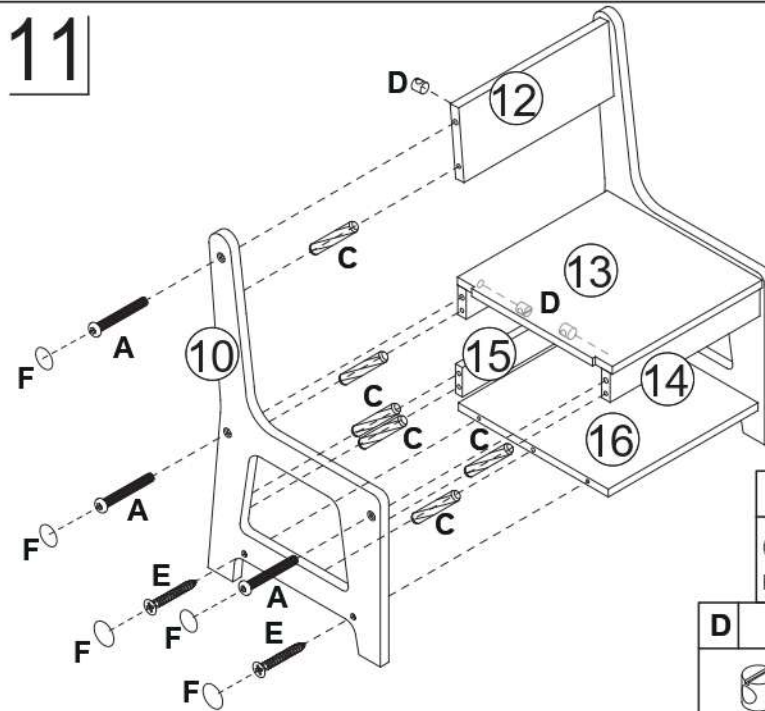

KID TABLE SET

MODEL:KID-STA-WDWH

ASSEMBLY INSTRUCTIONS

Please read instructions carefully before assembly.

HARDWARE

A	26PCS	B	8PCS	C	40PCS	D	26PCS	E	10PCS
	M6x50mm		M6x20mm		Ø6x30mm				M4x40mm
	F 36PCS		G 1PC		H 2PCS		I 8PCS		J 8PCS
						M3x14mm			

PARTS

Wipe with dry cloths

1

B	x 4
	M6x20mm

3

C	x 2	E	x 2	F	x 2
	Ø6x30mm		M4x40mm		

2

B	x 4
	M6x20mm

4

A	x 2	C	x 2	D	x 2	F	x 2
	M6x50mm		Ø6x30mm				

5

7

6

8

9

x2

C	x 8
	Ø6x30mm

11

A	x 6	C	x 12
	M6x50mm		Ø6x30mm

D	x 6	E	x 4	F	x 10
			M4x40mm		

10

A	x 6	C	x 12	D	x 6
	M6x50mm		Ø6x30mm		

E	x 4	F	x 10
	M4x40mm		

x2