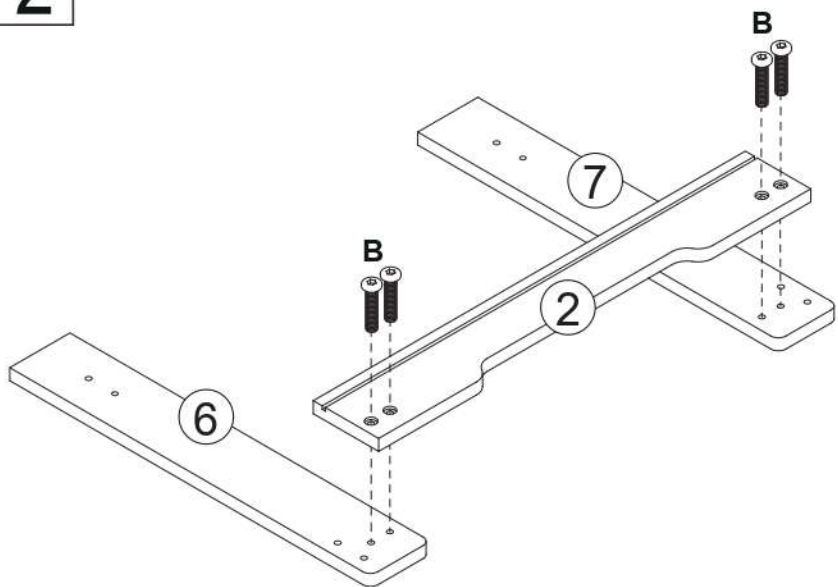

KID TABLE SET

MODEL:KID-STA-WDWH

ASSEMBLY INSTRUCTIONS

Please read instructions carefully before assembly.

HARDWARE

A	26PCS	B	8PCS	C	40PCS	D	26PCS	E	10PCS
	M6x50mm		M6x20mm		Ø6x30mm				M4x40mm
	F 36PCS		G 1PC		H 2PCS		I 8PCS		J 8PCS
						M3x14mm			

PARTS

Wipe with dry cloths

1

B	x 4
	M6x20mm

3

C	x 2	E	x 2	F	x 2
	Ø6x30mm		M4x40mm		

2

B	x 4
	M6x20mm

4

A	x 2	C	x 2	D	x 2	F	x 2
	M6x50mm		Ø6x30mm				

5

7

6

8

9

x2

C	x 8
	Ø6x30mm

11

A	x 6	C	x 12
	M6x50mm		Ø6x30mm

D	x 6	E	x 4	F	x 10
			M4x40mm		

10

A	x 6	C	x 12	D	x 6
	M6x50mm		Ø6x30mm		

E	x 4	F	x 10
	M4x40mm		

x2