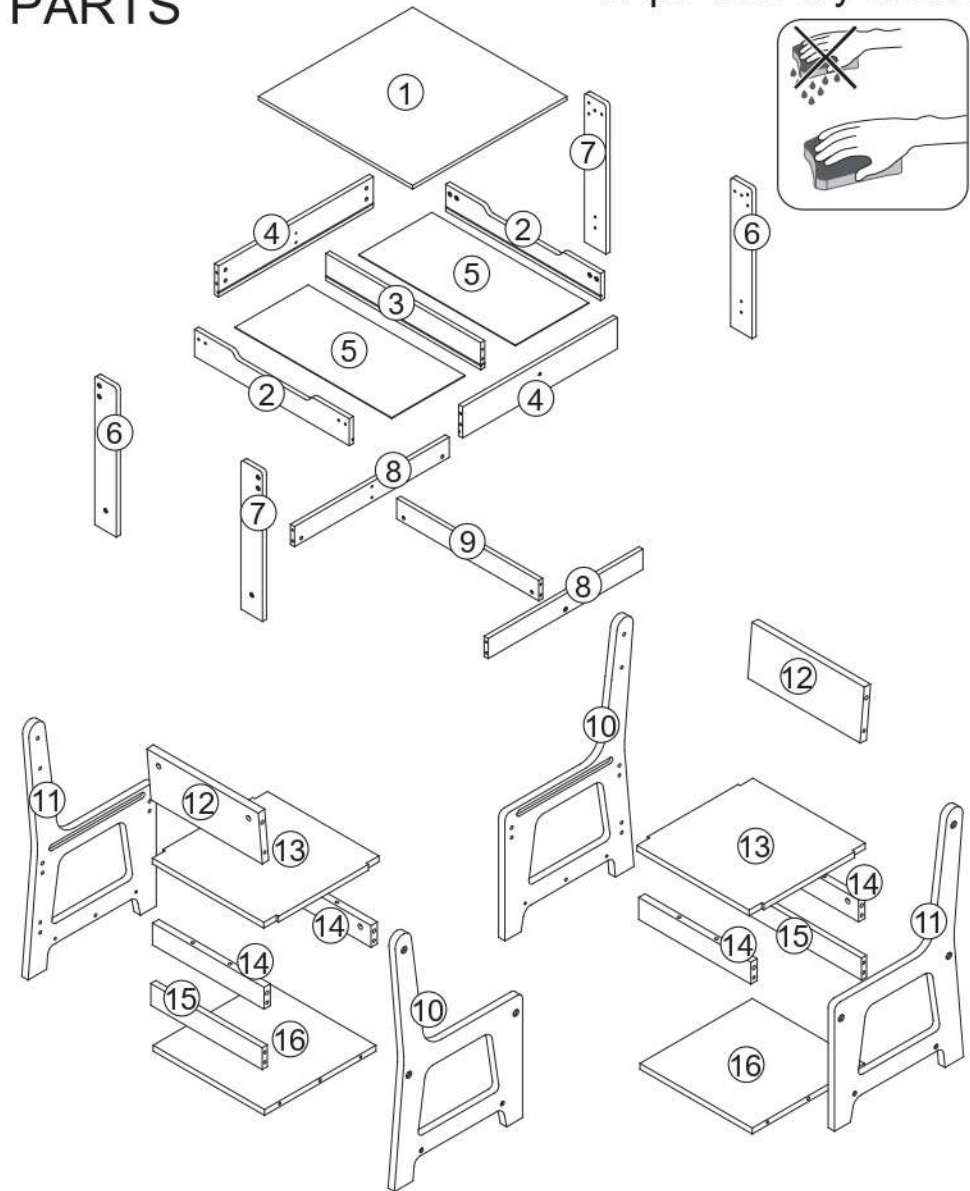

KID TABLE SET

MODEL:KID-STA-WDWH

ASSEMBLY INSTRUCTIONS

Please read instructions carefully before assembly.

HARDWARE

A	26PCS	B	8PCS	C	40PCS	D	26PCS	E	10PCS
	M6x50mm		M6x20mm		Ø6x30mm				M4x40mm
	F 36PCS		G 1PC		H 2PCS		I 8PCS		J 8PCS
						M3x14mm			

PARTS

Wipe with dry cloths

1

B	x 4
	M6x20mm

3

C	x 2	E	x 2	F	x 2
	Ø6x30mm		M4x40mm		

2

B	x 4
	M6x20mm

4

A	x 2	C	x 2	D	x 2	F	x 2
	M6x50mm		Ø6x30mm				

5

7

6

8

9

x2

12

x2