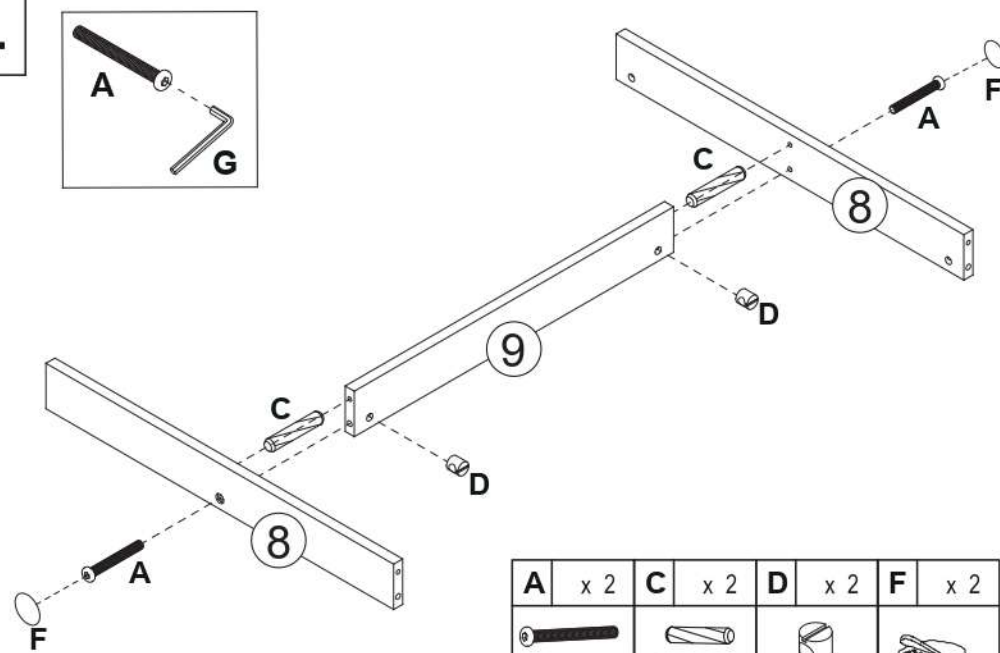

KID TABLE SET

MODEL:KID-STA-WDWH

ASSEMBLY INSTRUCTIONS

Please read instructions carefully before assembly.

HARDWARE

A	26PCS	B	8PCS	C	40PCS	D	26PCS	E	10PCS
	M6x50mm		M6x20mm		Ø6x30mm				M4x40mm
	F 36PCS		G 1PC		H 2PCS		I 8PCS		J 8PCS
						M3x14mm			

PARTS

Wipe with dry cloths

1

B	x 4
	M6x20mm

3

C	x 2	E	x 2	F	x 2
	Ø6x30mm		M4x40mm		

2

B	x 4
	M6x20mm

4

A	x 2	C	x 2	D	x 2	F	x 2
	M6x50mm		Ø6x30mm				

5

7

6

8

9

x2

C	x 8
	Ø6x30mm

11

A	x 6	C	x 12
	M6x50mm		Ø6x30mm

D	x 6	E	x 4	F	x 10
			M4x40mm		

10

A	x 6	C	x 12	D	x 6
	M6x50mm		Ø6x30mm		

E	x 4	F	x 10
	M4x40mm		

x2