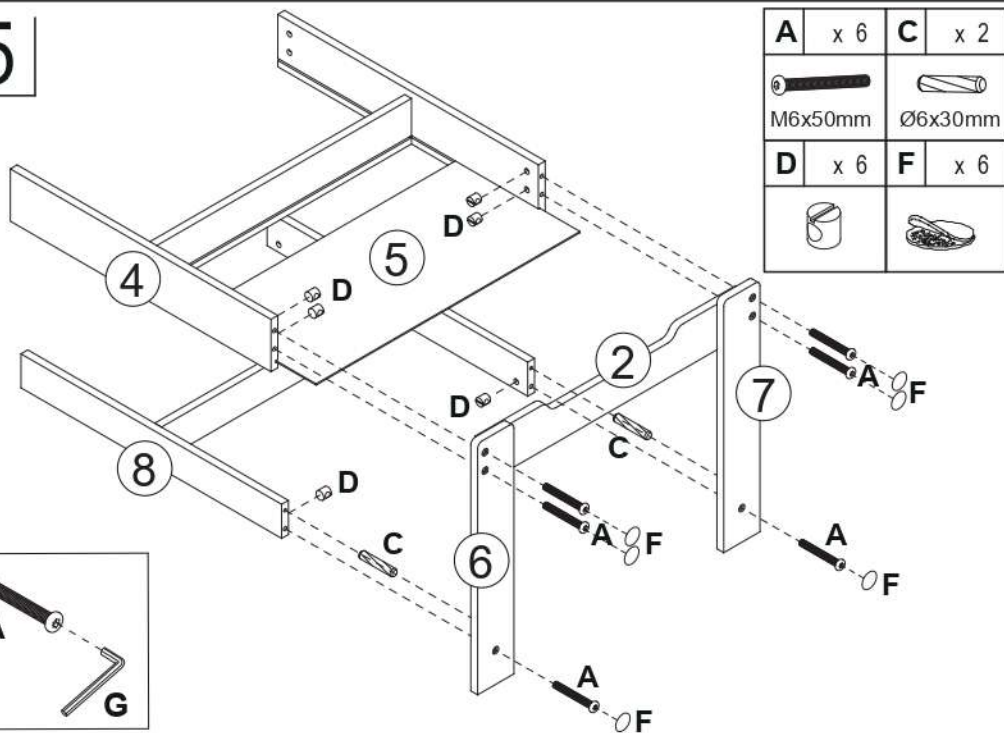

KID TABLE SET

MODEL:KID-STA-WDWH

ASSEMBLY INSTRUCTIONS

Please read instructions carefully before assembly.

HARDWARE

A	26PCS	B	8PCS	C	40PCS	D	26PCS	E	10PCS
	M6x50mm		M6x20mm		Ø6x30mm				M4x40mm
	F 36PCS		G 1PC		H 2PCS		I 8PCS		J 8PCS
						M3x14mm			

PARTS

Wipe with dry cloths

1

B	x 4
	M6x20mm

3

C	x 2	E	x 2	F	x 2
	Ø6x30mm		M4x40mm		

2

B	x 4
	M6x20mm

4

A	x 2	C	x 2	D	x 2	F	x 2
	M6x50mm		Ø6x30mm				

5

7

6

8

9

x2

C	x 8
	Ø6x30mm

11

A	x 6	C	x 12
	M6x50mm		Ø6x30mm

D	x 6	E	x 4	F	x 10
			M4x40mm		

10

A	x 6	C	x 12	D	x 6
	M6x50mm		Ø6x30mm		

E	x 4	F	x 10
	M4x40mm		

x2