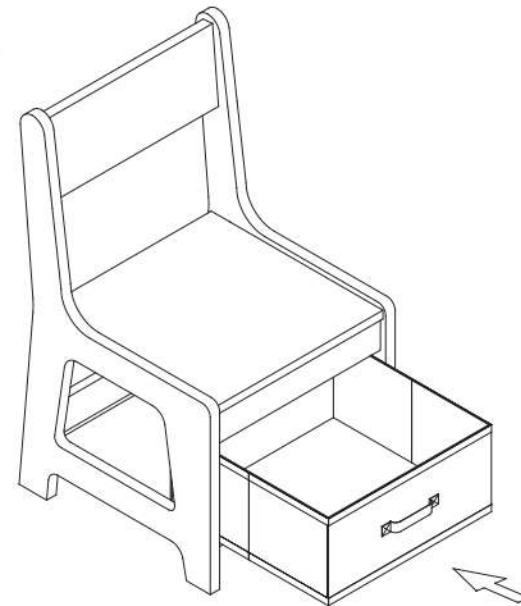

KID TABLE SET

MODEL:KID-STA-WDWH

ASSEMBLY INSTRUCTIONS

Please read instructions carefully before assembly.

HARDWARE

A	26PCS	B	8PCS	C	40PCS	D	26PCS	E	10PCS
	M6x50mm		M6x20mm		Ø6x30mm				M4x40mm
	F 36PCS		G 1PC		H 2PCS		I 8PCS		J 8PCS
						M3x14mm			

C	x 8
	Ø6x30mm

11

A	x 6	C	x 12
	M6x50mm		Ø6x30mm

D	x 6	E	x 4	F	x 10
			M4x40mm		

10

A	x 6	C	x 12	D	x 6
	M6x50mm		Ø6x30mm		

E	x 4	F	x 10
	M4x40mm		

x2

12

x2