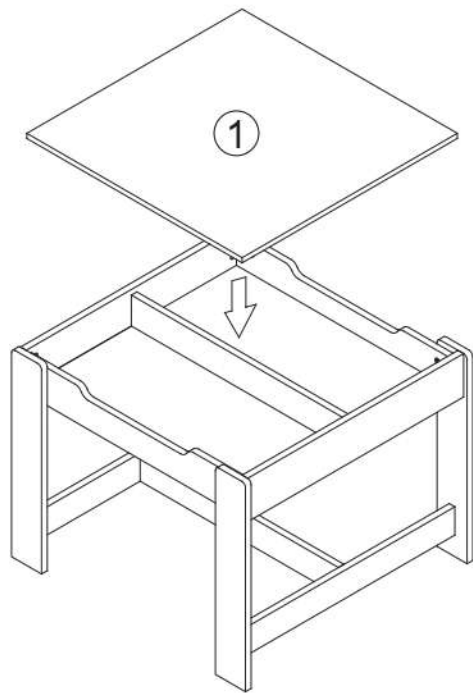

KID TABLE SET

MODEL:KID-STA-WDWH

ASSEMBLY INSTRUCTIONS

Please read instructions carefully before assembly.

HARDWARE

A	26PCS	B	8PCS	C	40PCS	D	26PCS	E	10PCS
	M6x50mm		M6x20mm		Ø6x30mm				M4x40mm
	F 36PCS		G 1PC		H 2PCS		I 8PCS		J 8PCS
						M3x14mm			

PARTS

Wipe with dry cloths

1

B	x 4
	M6x20mm

3

C	x 2	E	x 2	F	x 2
	Ø6x30mm		M4x40mm		

2

B	x 4
	M6x20mm

4

A	x 2	C	x 2	D	x 2	F	x 2
	M6x50mm		Ø6x30mm				

5

7

6

8

9

x2

C	x 8
	Ø6x30mm

11

A	x 6	C	x 12
	M6x50mm		Ø6x30mm

D	x 6	E	x 4	F	x 10
			M4x40mm		

10

A	x 6	C	x 12	D	x 6
	M6x50mm		Ø6x30mm		

E	x 4	F	x 10
	M4x40mm		

x2