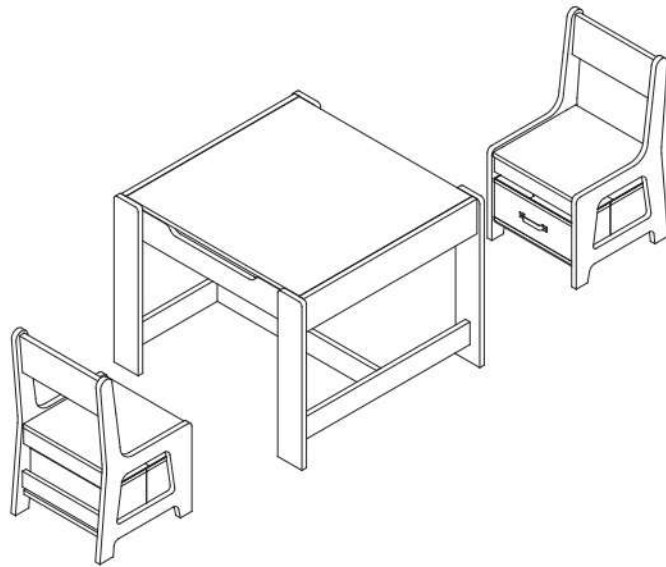

KID TABLE SET

MODEL:KID-STA-WDWH

ASSEMBLY INSTRUCTIONS

Please read instructions carefully before assembly.

HARDWARE

A	26PCS	B	8PCS	C	40PCS	D	26PCS	E	10PCS
	M6x50mm		M6x20mm		Ø6x30mm				M4x40mm
	F 36PCS		G 1PC		H 2PCS		I 8PCS		J 8PCS
						M3x14mm			

PARTS

Wipe with dry cloths

1

B	x 4
	M6x20mm

3

C	x 2	E	x 2	F	x 2
	Ø6x30mm		M4x40mm		

2

B	x 4
	M6x20mm

12

x2