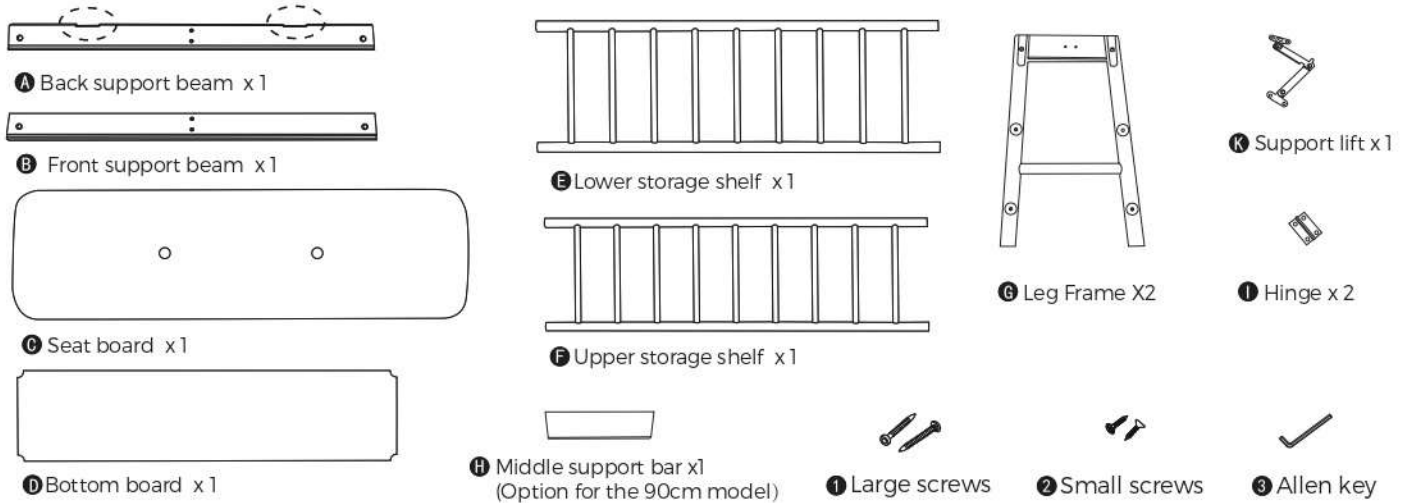

SS-BN-BM-70/90cm

Caution: Please take the protection for the hand before installation.
Wear the gloves and be aware of the burrs or sharp edges of the panel.

Accessories table

Installation diagram (Tips: Do not fully tighten the screws until all of them are aligned properly with the holes.)