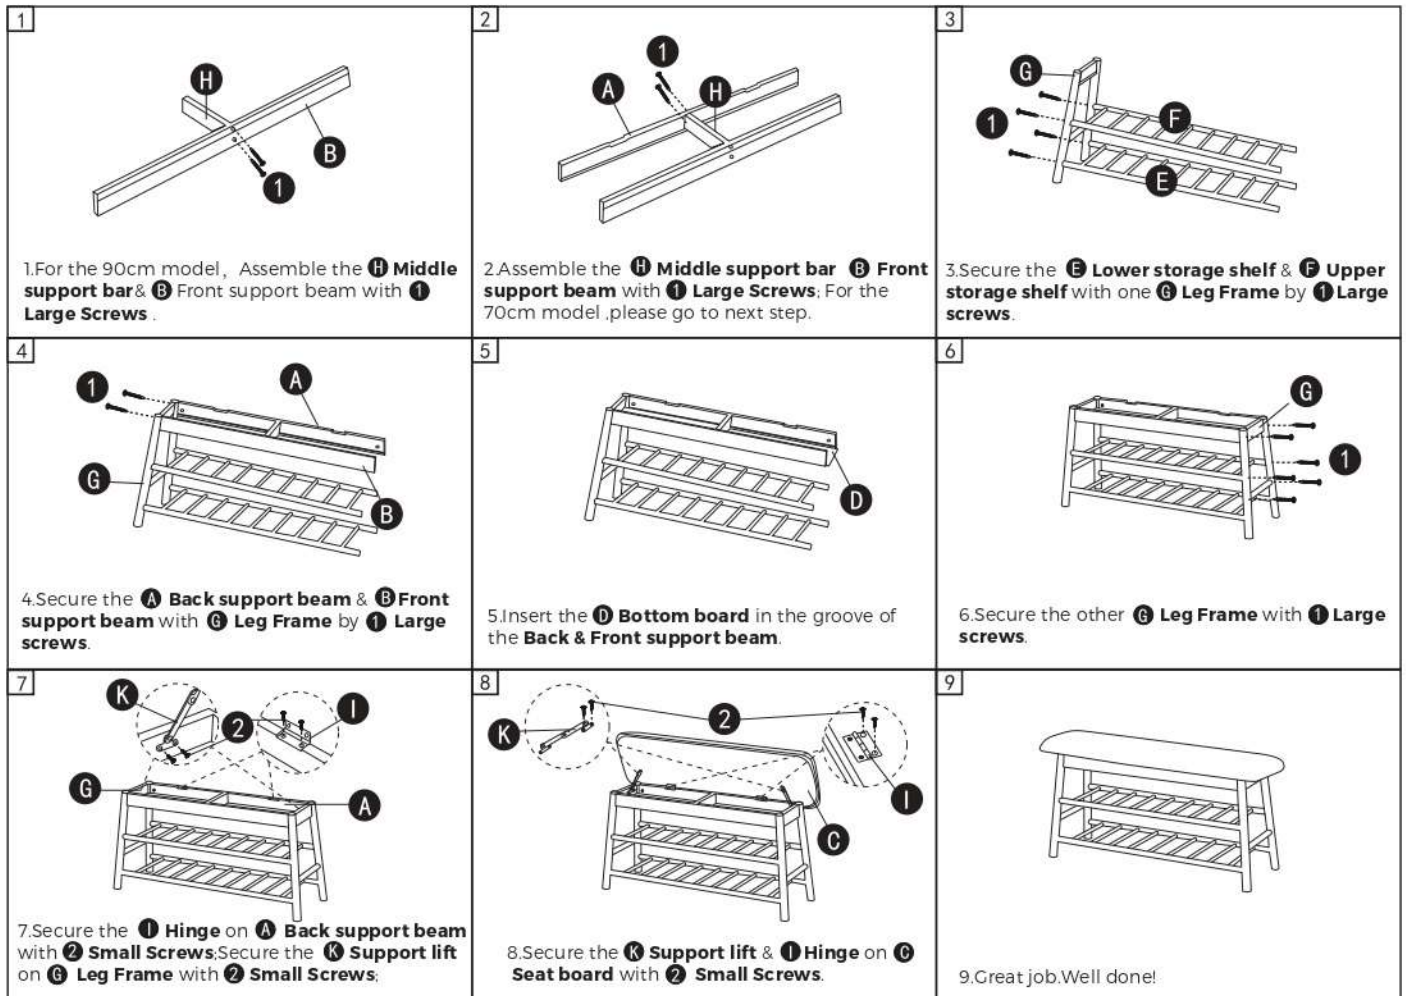

SS-BN-BM-70/90cm

Caution: Please take the protection for the hand before installation.
Wear the gloves and be aware of the burrs or sharp edges of the panel.

Accessories table

Installation diagram (Tips: Do not fully tighten the screws until all of them are aligned properly with the holes.)

Notice:

Recommend weight load: 100kg. Keep away from any hazardous contents. Do not jump on the bench, or it will cause injury and damage the product! Assembly must be done by adults. Check the product regularly for any damages.