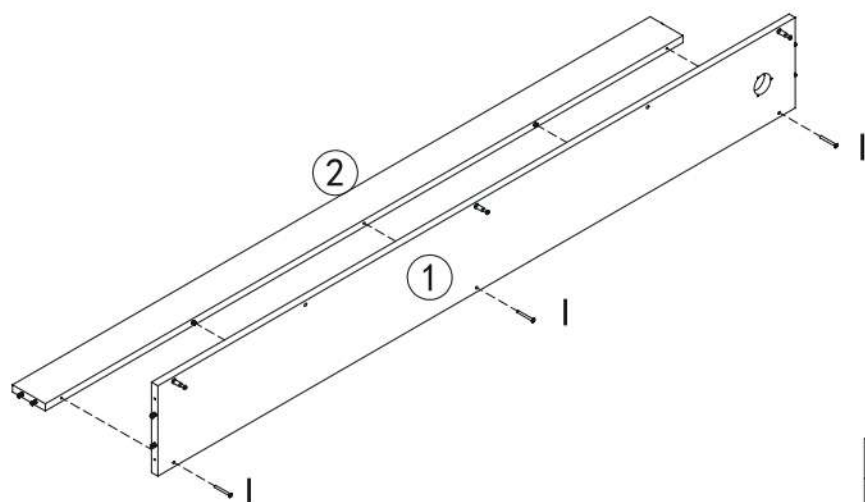

BED FRAME

HARDWARE

A	x4	B	x8	C	x8	D	x1	E	x1	F	x8	G	x13
													
M8x15mm	M8x40mm				M5x60mm								
H	x13	I	x33	J	x36	K	x40	L	x16	M	x8	N	x4
													
	M4x40mm		M4x20mm	M4x14mm									
O	x2	P	x4	Q	x4	R	x3	S	x8	T1	x1	T2	x1
													
			M3x12mm	M4x30mm									
U	x8												
													

PARTS

Wipe clean with dry cloth only

1

J X20

2

G X3

3

I X3

M4x40mm

4

H X3

5

U	X2	F	X2
		M5x60mm	

6

U	X2	F	X2
		M5x60mm	

7