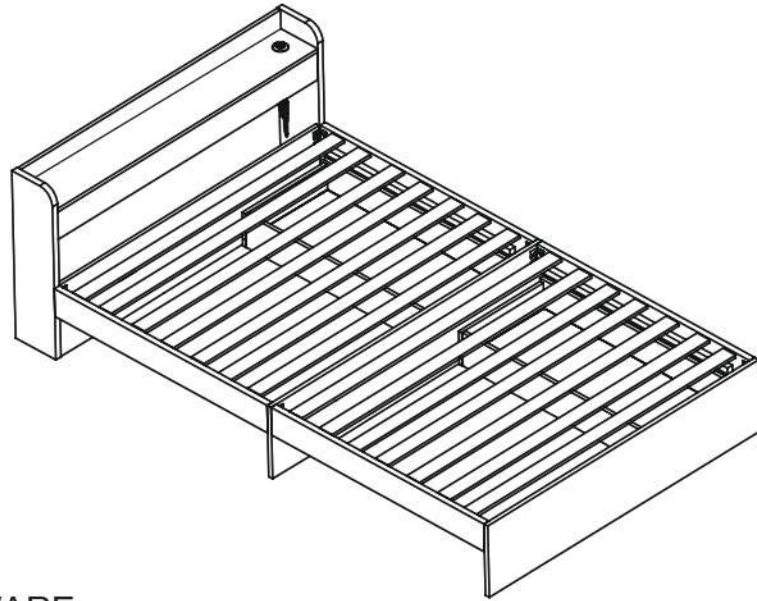

BED FRAME

HARDWARE

A	x4	B	x8	C	x8	D	x1	E	x1	F	x8	G	x13
													
M8x15mm	M8x40mm				M5x60mm								
H	x13	I	x33	J	x36	K	x40	L	x16	M	x8	N	x4
													
	M4x40mm		M4x20mm	M4x14mm									
O	x2	P	x4	Q	x4	R	x3	S	x8	T1	x1	T2	x1
													
			M3x12mm	M4x30mm									
U	x8												
													

PARTS

Wipe clean with dry cloth only

1

J X20

2

G X3

3

I X3