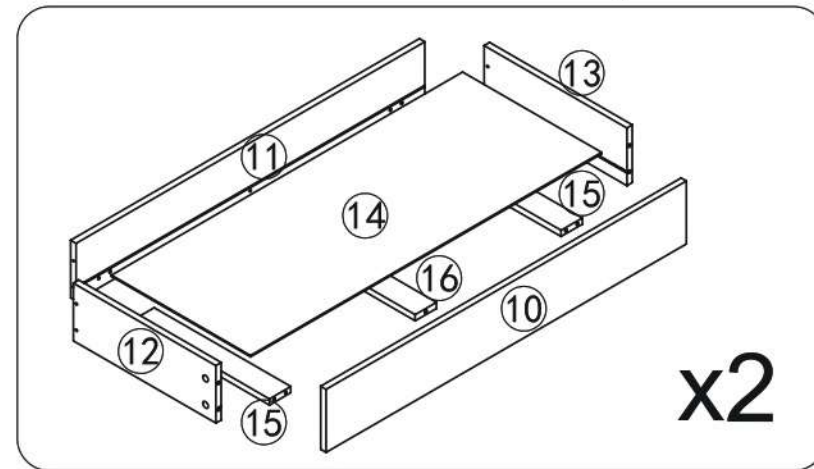

BED FRAME

HARDWARE

A	x4	B	x8	C	x8	D	x1	E	x1	F	x8	G	x13
													
M8x15mm	M8x40mm				M5x60mm								
H	x13	I	x33	J	x36	K	x40	L	x16	M	x8	N	x4
													
	M4x40mm		M4x20mm	M4x14mm									
O	x2	P	x4	Q	x4	R	x3	S	x8	T1	x1	T2	x1
													
			M3x12mm	M4x30mm									
U	x8												
													

PARTS

Wipe clean with dry cloth only

1

J X20

2

G X3

3

I X3