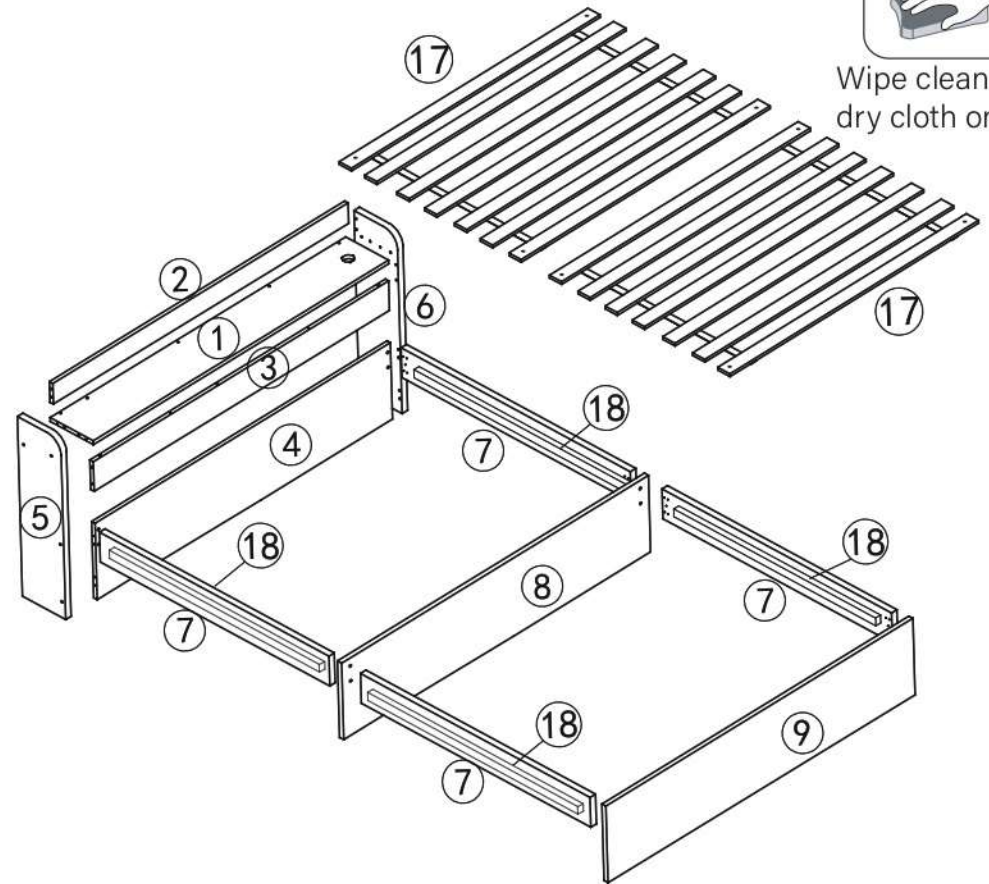

BED FRAME

HARDWARE

A	x4	B	x8	C	x8	D	x1	E	x1	F	x8	G	x13
													
M8x15mm	M8x40mm				M5x60mm								
H	x13	I	x33	J	x36	K	x40	L	x16	M	x8	N	x4
													
	M4x40mm		M4x20mm	M4x14mm									
O	x2	P	x4	Q	x4	R	x3	S	x8	T1	x1	T2	x1
													
			M3x12mm	M4x30mm									
U	x8												
													

PARTS

Wipe clean with dry cloth only

1

J X20

2

G X3

3

I X3