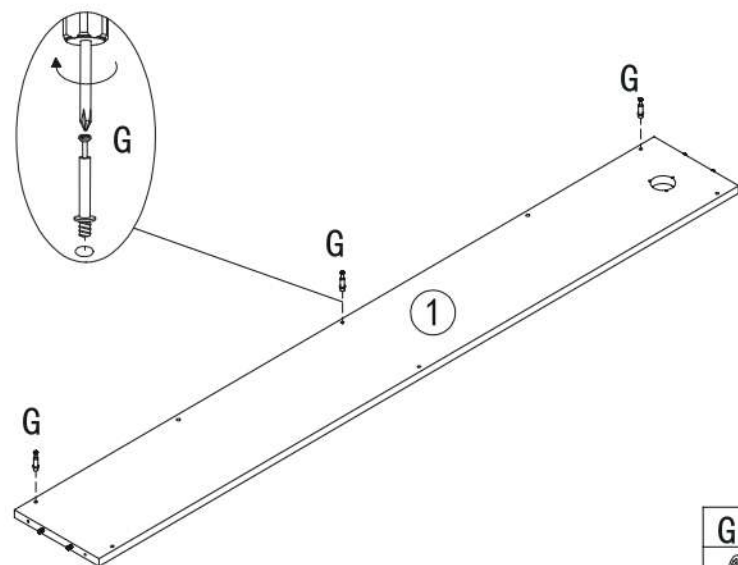

BED FRAME

HARDWARE

A	x4	B	x8	C	x8	D	x1	E	x1	F	x8	G	x13
													
M8x15mm	M8x40mm				M5x60mm								
H	x13	I	x33	J	x36	K	x40	L	x16	M	x8	N	x4
													
	M4x40mm		M4x20mm	M4x14mm									
O	x2	P	x4	Q	x4	R	x3	S	x8	T1	x1	T2	x1
													
			M3x12mm	M4x30mm									
U	x8												
													

PARTS

Wipe clean with dry cloth only

1

J X20

2

G X3

3

I X3

M4x40mm

4

H X3

5

U	X2	F	X2
		M5x60mm	

6

U	X2	F	X2
		M5x60mm	

7

M4x40mm

20

21

22

S X8

M4x30mm