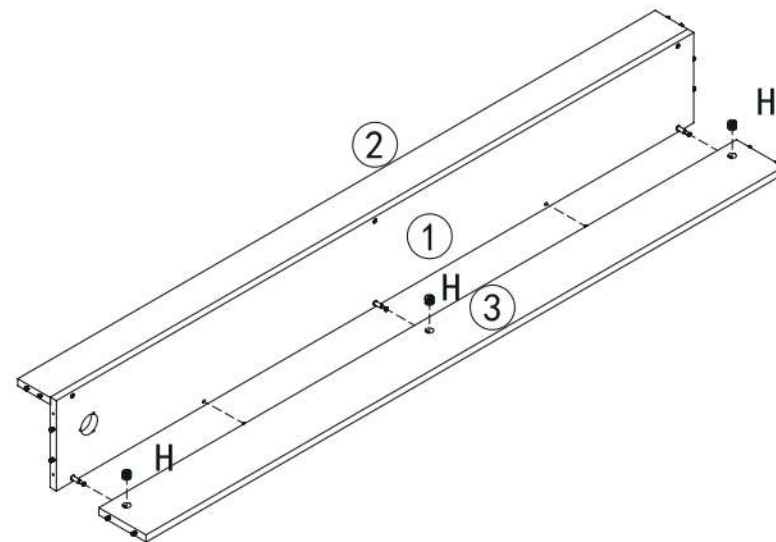

BED FRAME

HARDWARE

A	x4	B	x8	C	x8	D	x1	E	x1	F	x8	G	x13
													
M8x15mm	M8x40mm				M5x60mm								
H	x13	I	x33	J	x36	K	x40	L	x16	M	x8	N	x4
													
	M4x40mm		M4x20mm	M4x14mm									
O	x2	P	x4	Q	x4	R	x3	S	x8	T1	x1	T2	x1
													
			M3x12mm	M4x30mm									
U	x8												
													

PARTS

Wipe clean with dry cloth only

1

J X20

2

G X3

3

I X3

M4x40mm

4

H X3

5

U	X2	F	X2
		M5x60mm	

6

U	X2	F	X2
		M5x60mm	

7