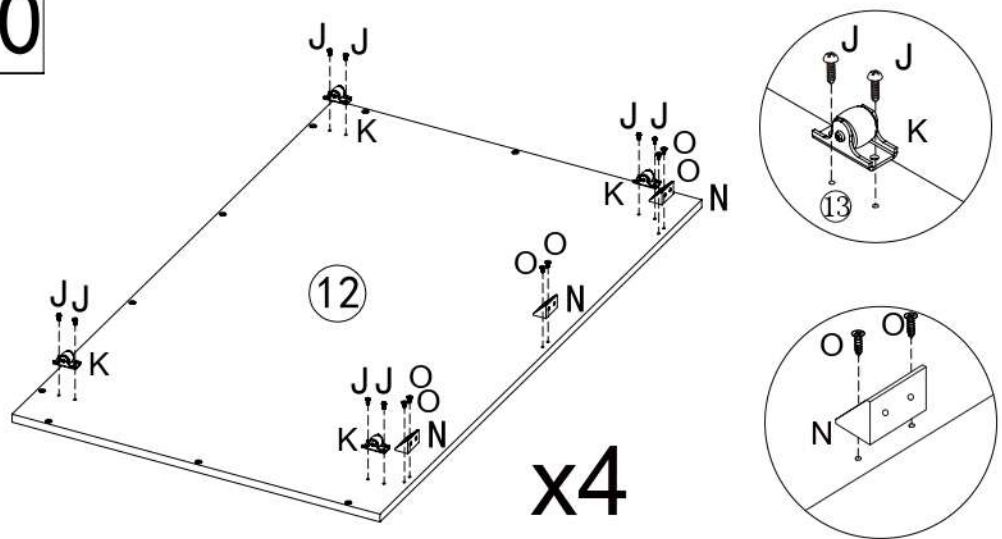

BED FRAME

MODEL:BF-BOSI-Q-WD

ASSEMBLY INSTRUCTIONS

Please read instructions carefully before assembly.

Two persons and tools required for assembly

HARDWARE

A	x8	B	x4	C	x4	D	x1	E	x16	F	x76	G	x16
M8x20mm	M8x50mm		M5	12x10mm	M4x40mm	7x35mm							
H	x28	I	x40	J	x32	K	x16	L	x4	M	x4	N	x12
Ø6x30mm	M4x20mm	M4x12mm											
O	x48	P	x8	Q	x1	R	x2	S	x8	T	x9		
M3x12mm	M4x30mm		M8x40mm	M4x14mm	15mm								

7

B	x2	C	x2
			
M8x50mm			

6

Q	x1	B	x2	C	x2
					
		M8x50mm			

8

A	x4
	
M8x20mm	

9

10