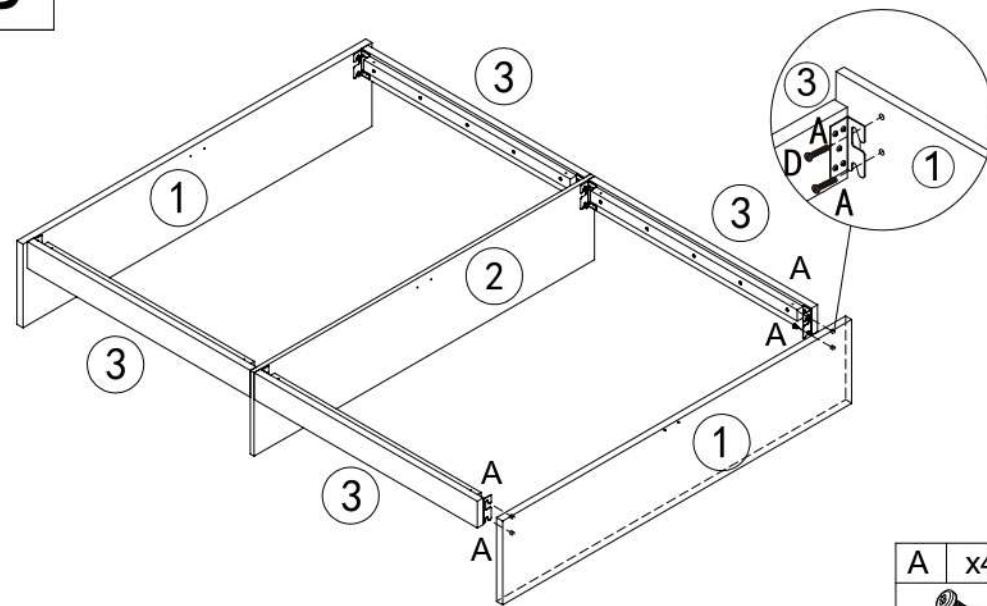

BED FRAME

MODEL:BF-BOSI-Q-WD

ASSEMBLY INSTRUCTIONS

Please read instructions carefully before assembly.

Two persons and tools required for assembly

HARDWARE

A	x8	B	x4	C	x4	D	x1	E	x16	F	x76	G	x16
M8x20mm	M8x50mm		M5	12x10mm	M4x40mm	7x35mm							
H	x28	I	x40	J	x32	K	x16	L	x4	M	x4	N	x12
Ø6x30mm	M4x20mm	M4x12mm											
O	x48	P	x8	Q	x1	R	x2	S	x8	T	x9		
M3x12mm	M4x30mm		M8x40mm	M4x14mm	15mm								

7

B	x2	C	x2
			
M8x50mm			

6

Q	x1	B	x2	C	x2
					
		M8x50mm			

8

A	x4
	
M8x20mm	

9

10