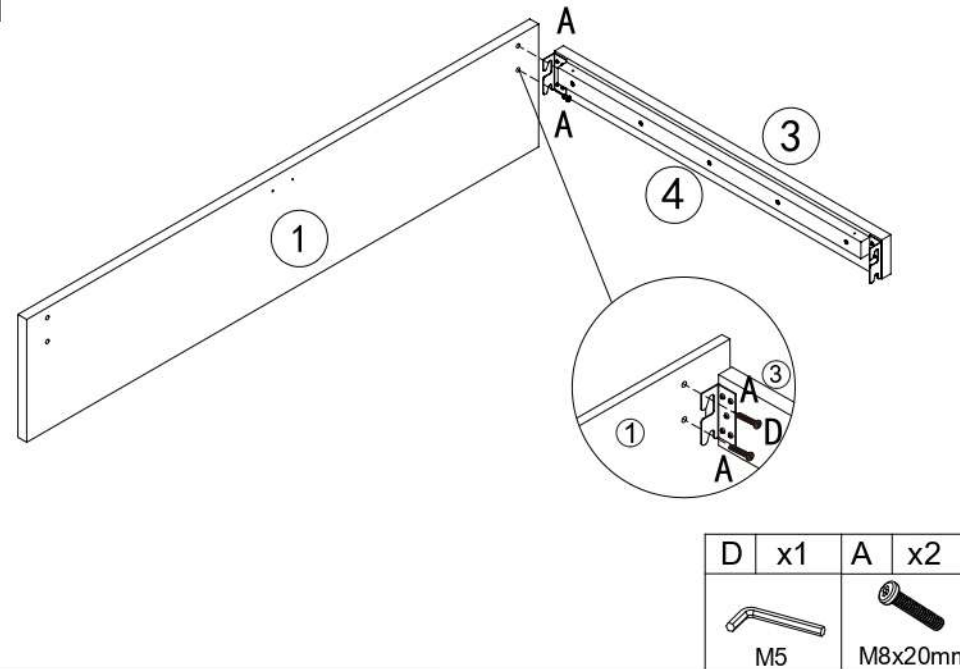

BED FRAME

MODEL:BF-BOSI-Q-WD

ASSEMBLY INSTRUCTIONS

Please read instructions carefully before assembly.

Two persons and tools required for assembly

HARDWARE

A	x8	B	x4	C	x4	D	x1	E	x16	F	x76	G	x16
M8x20mm	M8x50mm		M5	12x10mm	M4x40mm	7x35mm							
H	x28	I	x40	J	x32	K	x16	L	x4	M	x4	N	x12
Ø6x30mm	M4x20mm	M4x12mm											
O	x48	P	x8	Q	x1	R	x2	S	x8	T	x9		
M3x12mm	M4x30mm		M8x40mm	M4x14mm	15mm								

PARTS

Wipe with dry cloths

1

3

2

4

5

A	x2
	
M8x20mm	

7

B	x2	C	x2
			
M8x50mm			

6

Q	x1	B	x2	C	x2
					
		M8x50mm			

8

A	x4
	
M8x20mm	

9

10