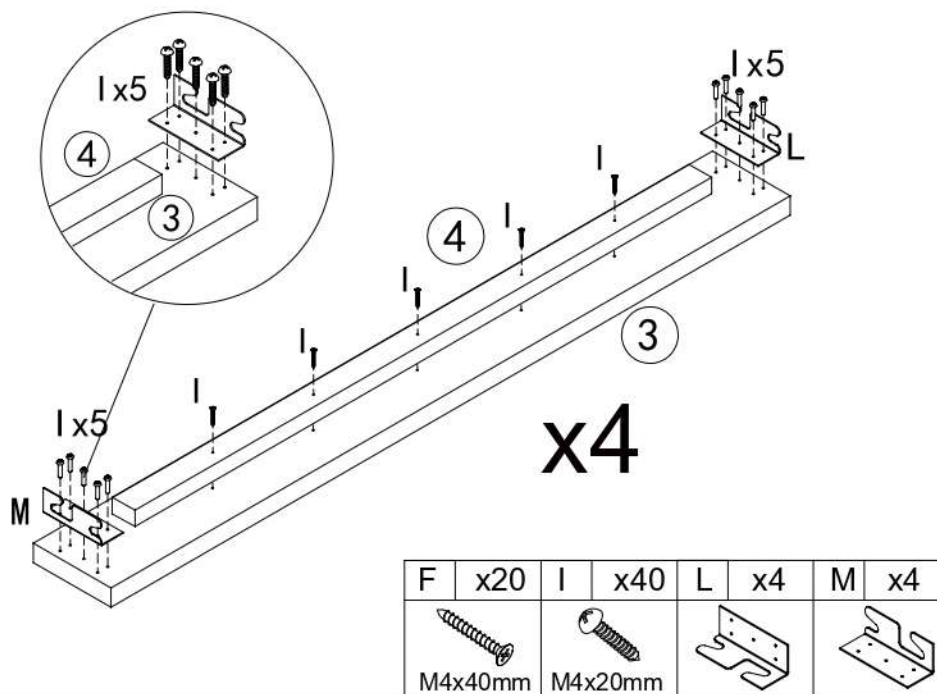

BED FRAME

MODEL:BF-BOSI-Q-WD

ASSEMBLY INSTRUCTIONS

Please read instructions carefully before assembly.

Two persons and tools required for assembly

HARDWARE

A	x8	B	x4	C	x4	D	x1	E	x16	F	x76	G	x16
M8x20mm	M8x50mm		M5	12x10mm	M4x40mm	7x35mm							
H	x28	I	x40	J	x32	K	x16	L	x4	M	x4	N	x12
Ø6x30mm	M4x20mm	M4x12mm											
O	x48	P	x8	Q	x1	R	x2	S	x8	T	x9		
M3x12mm	M4x30mm		M8x40mm	M4x14mm	15mm								

PARTS

Wipe with dry cloths

1

3

2

4

5

A	x2
	
M8x20mm	

7

B	x2	C	x2
			
M8x50mm			

6

Q	x1	B	x2	C	x2
					
		M8x50mm			

8

A	x4
	
M8x20mm	

9

10

K	x16	N	x12	O	x24	J	x32
							
				M3x12mm	M4x12mm		

11

H	x28	O	x24	E	x16	F	x56	G	x16
									
Ø6x30mm		M3x12mm		12x10mm		M4x40mm		7x35mm	

12

14

13

P	x8
	
M4x30mm	