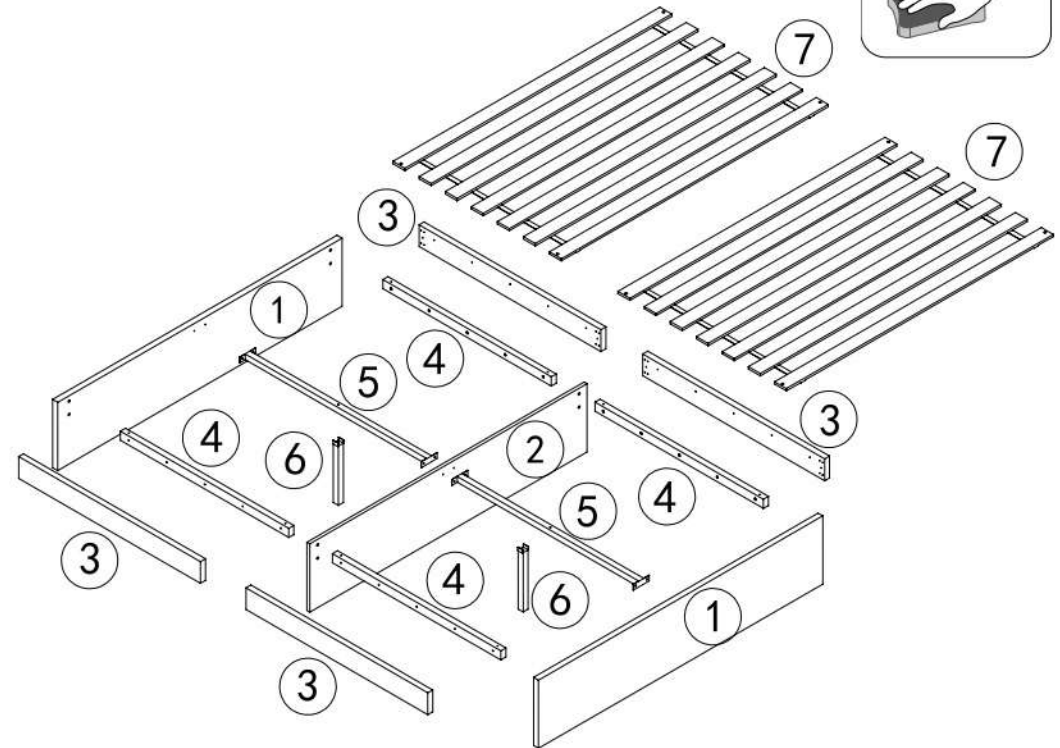

BED FRAME

MODEL:BF-BOSI-Q-WD

ASSEMBLY INSTRUCTIONS

Please read instructions carefully before assembly.

Two persons and tools required for assembly

HARDWARE

A	x8	B	x4	C	x4	D	x1	E	x16	F	x76	G	x16
M8x20mm	M8x50mm		M5	12x10mm	M4x40mm	7x35mm							
H	x28	I	x40	J	x32	K	x16	L	x4	M	x4	N	x12
Ø6x30mm	M4x20mm	M4x12mm											
O	x48	P	x8	Q	x1	R	x2	S	x8	T	x9		
M3x12mm	M4x30mm		M8x40mm	M4x14mm	15mm								

PARTS

Wipe with dry cloths

1

3

2

4

5

A	x2
	
M8x20mm	

7

B	x2	C	x2
			
M8x50mm			

6

Q	x1	B	x2	C	x2
					
		M8x50mm			

8

A	x4
	
M8x20mm	

9

10