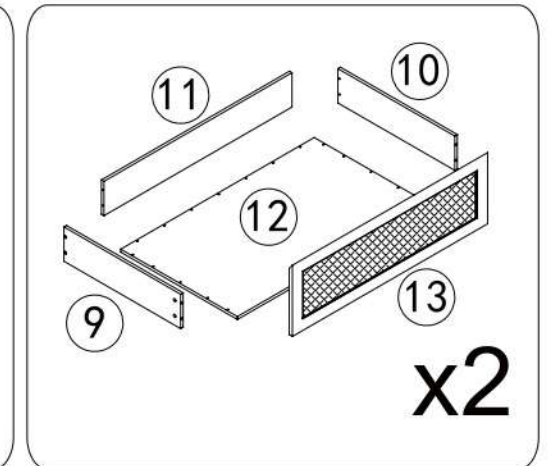

BED FRAME

MODEL:BF-BOSI-Q-WD

ASSEMBLY INSTRUCTIONS

Please read instructions carefully before assembly.

Two persons and tools required for assembly

HARDWARE

A	x8	B	x4	C	x4	D	x1	E	x16	F	x76	G	x16
M8x20mm	M8x50mm		M5	12x10mm	M4x40mm	7x35mm							
H	x28	I	x40	J	x32	K	x16	L	x4	M	x4	N	x12
Ø6x30mm	M4x20mm	M4x12mm											
O	x48	P	x8	Q	x1	R	x2	S	x8	T	x9		
M3x12mm	M4x30mm		M8x40mm	M4x14mm	15mm								

PARTS

Wipe with dry cloths

1

3

2

4

5

A	x2
	
M8x20mm	

7

B	x2	C	x2
			
M8x50mm			

6

Q	x1	B	x2	C	x2
					
		M8x50mm			

8

A	x4
	
M8x20mm	

9

10