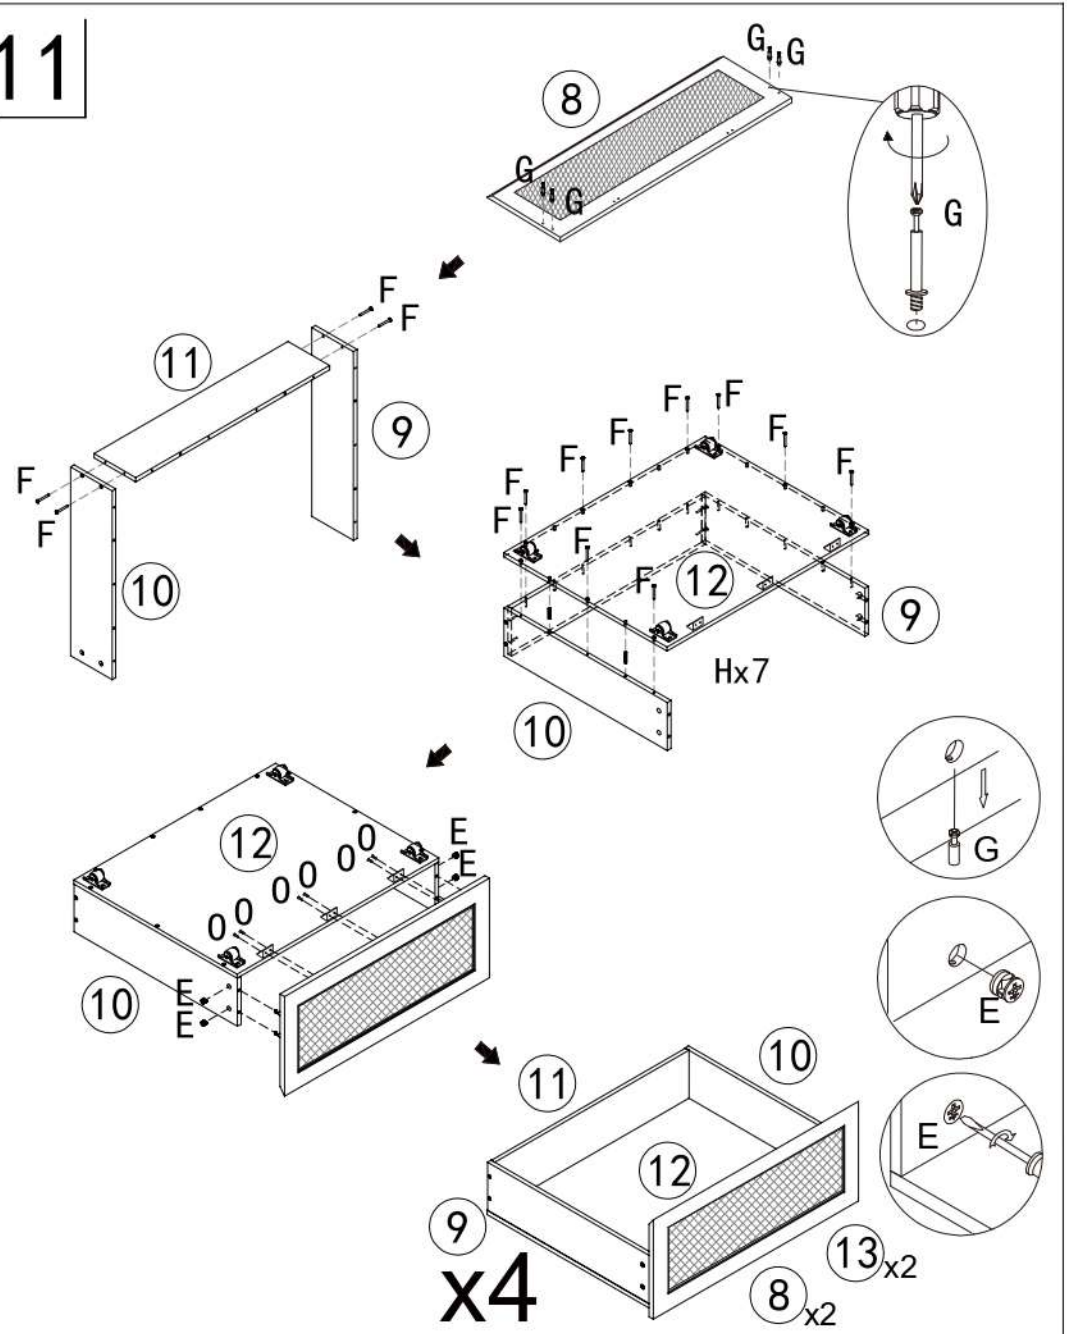

BED FRAME

MODEL:BF-BOSI-Q-WD

ASSEMBLY INSTRUCTIONS

Please read instructions carefully before assembly.

Two persons and tools required for assembly

HARDWARE

A	x8	B	x4	C	x4	D	x1	E	x16	F	x76	G	x16
M8x20mm	M8x50mm		M5	12x10mm	M4x40mm	7x35mm							
H	x28	I	x40	J	x32	K	x16	L	x4	M	x4	N	x12
Ø6x30mm	M4x20mm	M4x12mm											
O	x48	P	x8	Q	x1	R	x2	S	x8	T	x9		
M3x12mm	M4x30mm		M8x40mm	M4x14mm	15mm								

7

B	x2	C	x2
			
M8x50mm			

6

Q	x1	B	x2	C	x2
					
		M8x50mm			

8

A	x4
	
M8x20mm	

9

10

K	x16	N	x12	O	x24	J	x32
							
				M3x12mm	M4x12mm		

11

H	x28	O	x24	E	x16	F	x56	G	x16
									
Ø6x30mm		M3x12mm		12x10mm		M4x40mm		7x35mm	

12

14

13

P	x8
	
M4x30mm	