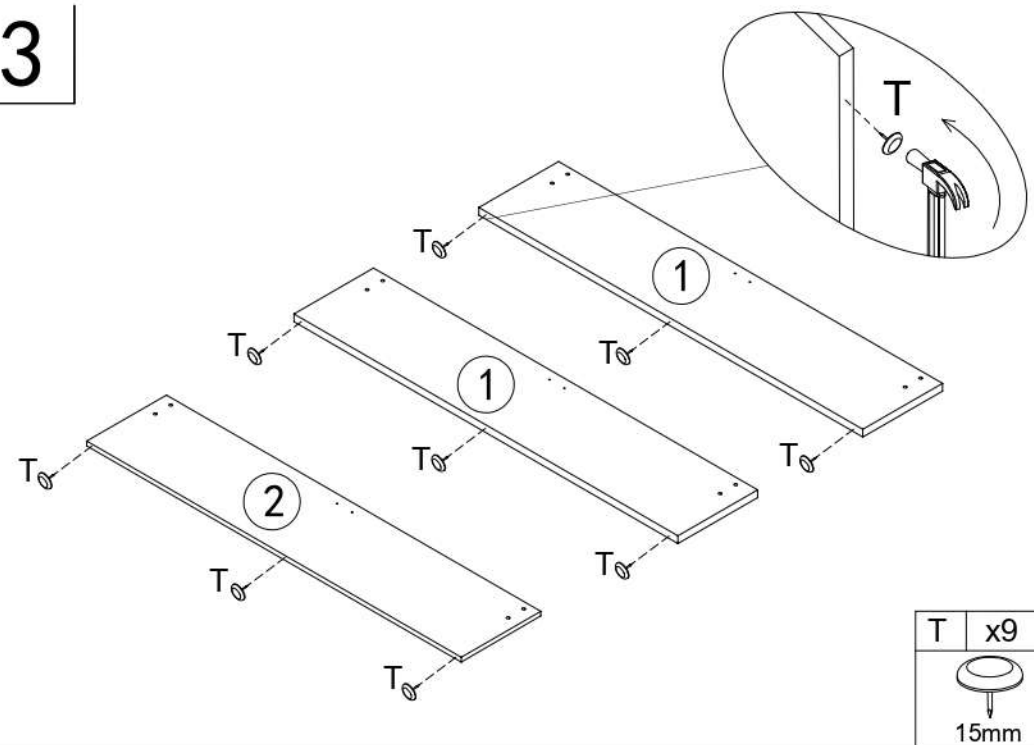

BED FRAME

MODEL:BF-BOSI-Q-WD

ASSEMBLY INSTRUCTIONS

Please read instructions carefully before assembly.

Two persons and tools required for assembly

HARDWARE

A	x8	B	x4	C	x4	D	x1	E	x16	F	x76	G	x16
M8x20mm	M8x50mm		M5	12x10mm	M4x40mm	7x35mm							
H	x28	I	x40	J	x32	K	x16	L	x4	M	x4	N	x12
Ø6x30mm	M4x20mm	M4x12mm											
O	x48	P	x8	Q	x1	R	x2	S	x8	T	x9		
M3x12mm	M4x30mm		M8x40mm	M4x14mm	15mm								

PARTS

Wipe with dry cloths

1

3

2

4

5

A	x2
	
M8x20mm	

7

B	x2	C	x2
			
M8x50mm			

6

Q	x1	B	x2	C	x2
					
		M8x50mm			

8

A	x4
	
M8x20mm	

9

10