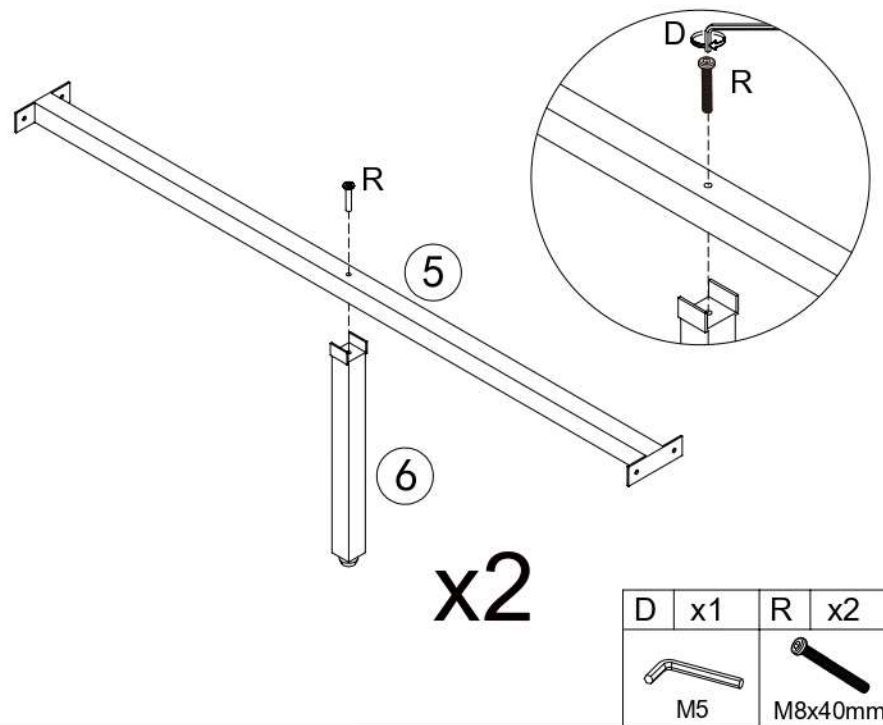

BED FRAME

MODEL:BF-BOSI-Q-WD

ASSEMBLY INSTRUCTIONS

Please read instructions carefully before assembly.

Two persons and tools required for assembly

HARDWARE

A	x8	B	x4	C	x4	D	x1	E	x16	F	x76	G	x16
M8x20mm	M8x50mm		M5	12x10mm	M4x40mm	7x35mm							
H	x28	I	x40	J	x32	K	x16	L	x4	M	x4	N	x12
Ø6x30mm	M4x20mm	M4x12mm											
O	x48	P	x8	Q	x1	R	x2	S	x8	T	x9		
M3x12mm	M4x30mm		M8x40mm	M4x14mm	15mm								

PARTS

Wipe with dry cloths

1

3

2

4

5

A	x2
	
M8x20mm	

7

B	x2	C	x2
			
M8x50mm			

6

Q	x1	B	x2	C	x2
					
		M8x50mm			

8

A	x4
	
M8x20mm	

9

10