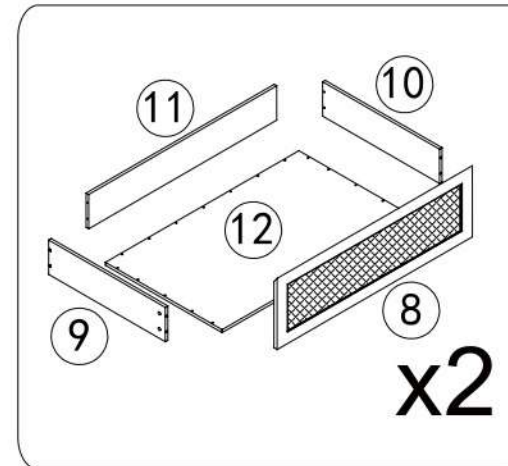

BED FRAME

MODEL:BF-BOSI-Q-WD

ASSEMBLY INSTRUCTIONS

Please read instructions carefully before assembly.

Two persons and tools required for assembly

HARDWARE

A	x8	B	x4	C	x4	D	x1	E	x16	F	x76	G	x16
M8x20mm	M8x50mm		M5	12x10mm	M4x40mm	7x35mm							
H	x28	I	x40	J	x32	K	x16	L	x4	M	x4	N	x12
Ø6x30mm	M4x20mm	M4x12mm											
O	x48	P	x8	Q	x1	R	x2	S	x8	T	x9		
M3x12mm	M4x30mm		M8x40mm	M4x14mm	15mm								

PARTS

Wipe with dry cloths

1

3

2

4

5

A	x2
	
M8x20mm	

7

B	x2	C	x2
			
M8x50mm			

6

Q	x1	B	x2	C	x2
					
		M8x50mm			

8

A	x4
	
M8x20mm	

9

10