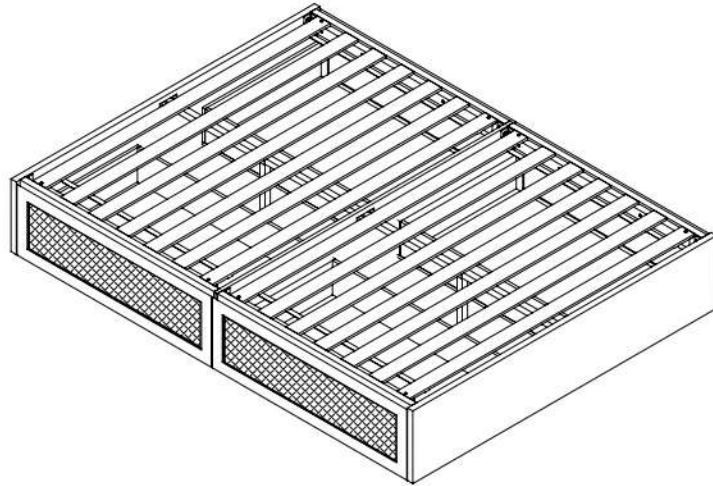

BED FRAME

MODEL:BF-BOSI-Q-WD

ASSEMBLY INSTRUCTIONS

Please read instructions carefully before assembly.

Two persons and tools required for assembly

HARDWARE

A	x8	B	x4	C	x4	D	x1	E	x16	F	x76	G	x16
M8x20mm	M8x50mm		M5	12x10mm	M4x40mm	7x35mm							
H	x28	I	x40	J	x32	K	x16	L	x4	M	x4	N	x12
Ø6x30mm	M4x20mm	M4x12mm											
O	x48	P	x8	Q	x1	R	x2	S	x8	T	x9		
M3x12mm	M4x30mm		M8x40mm	M4x14mm	15mm								

PARTS

Wipe with dry cloths

1

3

2

4

5

A	x2
	
M8x20mm	

7

B	x2	C	x2
			
M8x50mm			

6

Q	x1	B	x2	C	x2
					
		M8x50mm			

8

A	x4
	
M8x20mm	

9

10