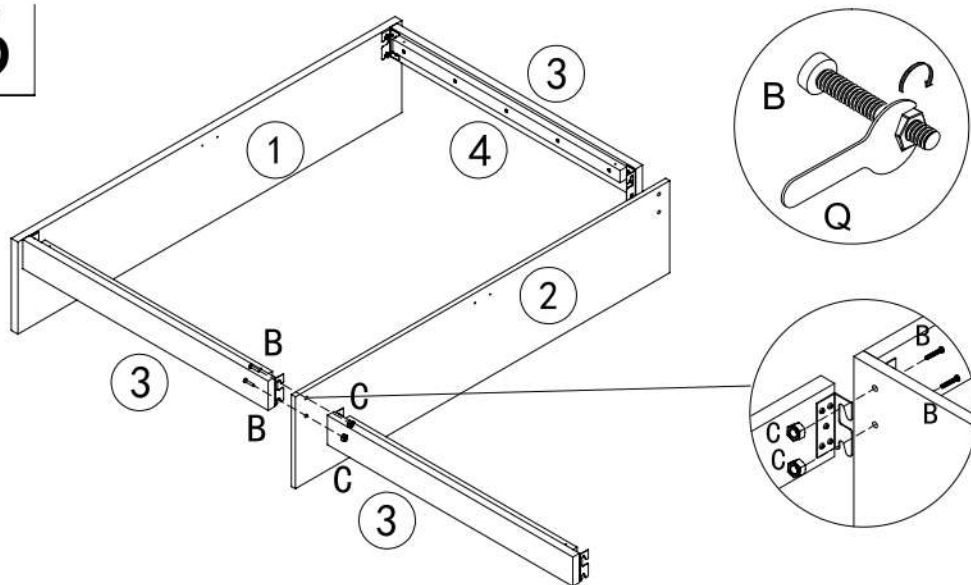

BED FRAME

MODEL:BF-BOSI-Q-WD

ASSEMBLY INSTRUCTIONS

Please read instructions carefully before assembly.

Two persons and tools required for assembly

HARDWARE

A	x8	B	x4	C	x4	D	x1	E	x16	F	x76	G	x16
M8x20mm	M8x50mm		M5	12x10mm	M4x40mm	7x35mm							
H	x28	I	x40	J	x32	K	x16	L	x4	M	x4	N	x12
Ø6x30mm	M4x20mm	M4x12mm											
O	x48	P	x8	Q	x1	R	x2	S	x8	T	x9		
M3x12mm	M4x30mm		M8x40mm	M4x14mm	15mm								

PARTS

Wipe with dry cloths

1

3

2

4

5

A	x2
	
M8x20mm	

7

B	x2	C	x2
			
M8x50mm			

6

Q	x1	B	x2	C	x2
					
		M8x50mm			

8

A	x4
	
M8x20mm	

9

10