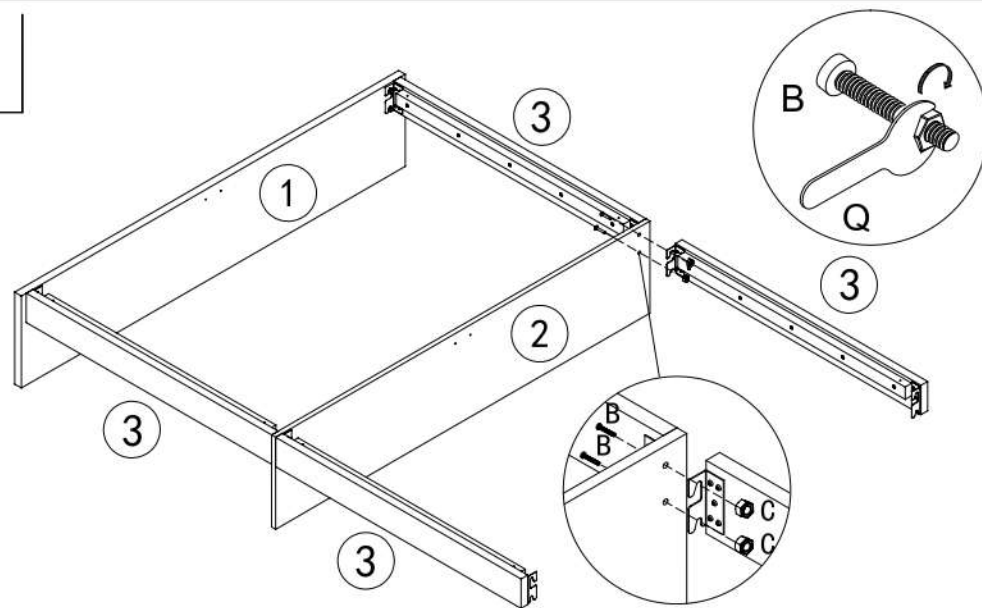

BED FRAME

MODEL:BF-BOSI-Q-WD

ASSEMBLY INSTRUCTIONS

Please read instructions carefully before assembly.

Two persons and tools required for assembly

HARDWARE

A	x8	B	x4	C	x4	D	x1	E	x16	F	x76	G	x16
M8x20mm	M8x50mm		M5	12x10mm	M4x40mm	7x35mm							
H	x28	I	x40	J	x32	K	x16	L	x4	M	x4	N	x12
Ø6x30mm	M4x20mm	M4x12mm											
O	x48	P	x8	Q	x1	R	x2	S	x8	T	x9		
M3x12mm	M4x30mm		M8x40mm	M4x14mm	15mm								

PARTS

Wipe with dry cloths

1

3

2

4

5

A	x2
	
M8x20mm	

7

B	x2	C	x2
			
M8x50mm			

6

Q	x1	B	x2	C	x2
					
		M8x50mm			

8

A	x4
	
M8x20mm	

9

10