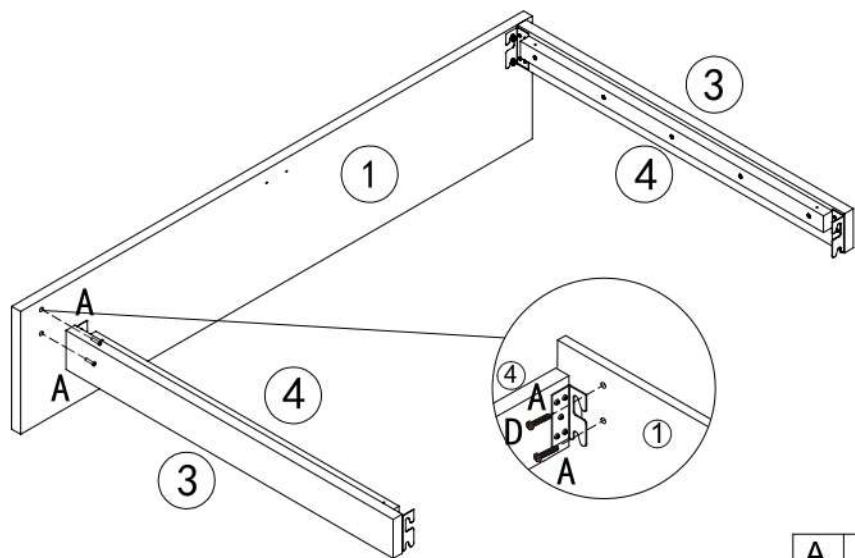

BED FRAME

MODEL:BF-BOSI-Q-WD

ASSEMBLY INSTRUCTIONS

Please read instructions carefully before assembly.

Two persons and tools required for assembly

HARDWARE

A	x8	B	x4	C	x4	D	x1	E	x16	F	x76	G	x16
M8x20mm	M8x50mm		M5	12x10mm	M4x40mm	7x35mm							
H	x28	I	x40	J	x32	K	x16	L	x4	M	x4	N	x12
Ø6x30mm	M4x20mm	M4x12mm											
O	x48	P	x8	Q	x1	R	x2	S	x8	T	x9		
M3x12mm	M4x30mm		M8x40mm	M4x14mm	15mm								

PARTS

Wipe with dry cloths

1

3

2

4

5

A	x2
	
M8x20mm	

7

B	x2	C	x2
			
M8x50mm			

6

Q	x1	B	x2	C	x2
					
		M8x50mm			

8

A	x4
	
M8x20mm	

9

10