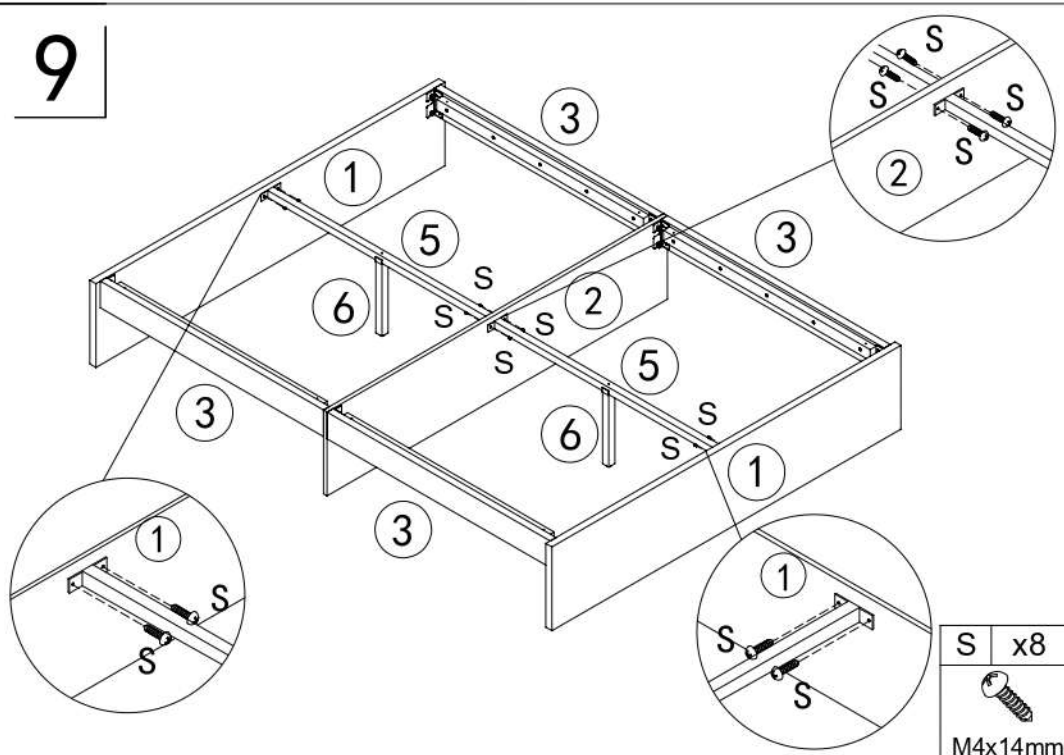

BED FRAME

MODEL:BF-BOSI-Q-WD

ASSEMBLY INSTRUCTIONS

Please read instructions carefully before assembly.

Two persons and tools required for assembly

HARDWARE

A	x8	B	x4	C	x4	D	x1	E	x16	F	x76	G	x16
M8x20mm	M8x50mm		M5	12x10mm	M4x40mm	7x35mm							
H	x28	I	x40	J	x32	K	x16	L	x4	M	x4	N	x12
Ø6x30mm	M4x20mm	M4x12mm											
O	x48	P	x8	Q	x1	R	x2	S	x8	T	x9		
M3x12mm	M4x30mm		M8x40mm	M4x14mm	15mm								

7

B	x2	C	x2
			
M8x50mm			

6

Q	x1	B	x2	C	x2
					
		M8x50mm			

8

A	x4
	
M8x20mm	

9

10

K	x16	N	x12	O	x24	J	x32
							
				M3x12mm	M4x12mm		

11

H	x28	O	x24	E	x16	F	x56	G	x16
									
Ø6x30mm		M3x12mm		12x10mm		M4x40mm		7x35mm	

12

14

13

P	x8
	
M4x30mm	