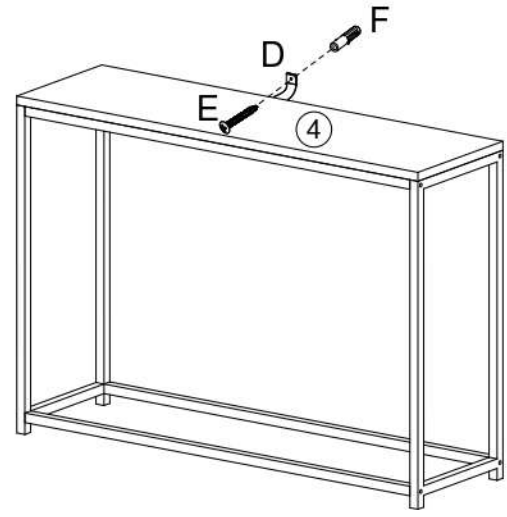

CONSOLE TABLE

SKU:CST-VJ-LONI

ASSEMBLY INSTRUCTIONS

Please read instructions carefully before assembly.

Two persons and tools required for assembly

HARDWARE

A	x8	B	x6	C	x1	D	x1	E	x1	F	x1
											
	x1										
											

PARTS

Wipe with dry cloths

1

A	x8		x1
M6x30mm			

2

C	x1	D	x1
M4x10mm			

3

B	x6
M4x25mm	

4

Pre-drilled hole at wall

E	x1	F	x1
M4x35mm			