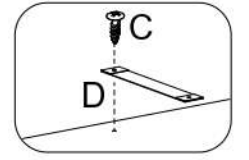

PARTS

Wipe with dry cloths

1

A	x8		x1
M6x30mm			

2

C	x1	D	x1
M4x10mm			

3

B	x6
M4x25mm	

4

Pre-drilled hole at wall

E	x1	F	x1
M4x35mm			