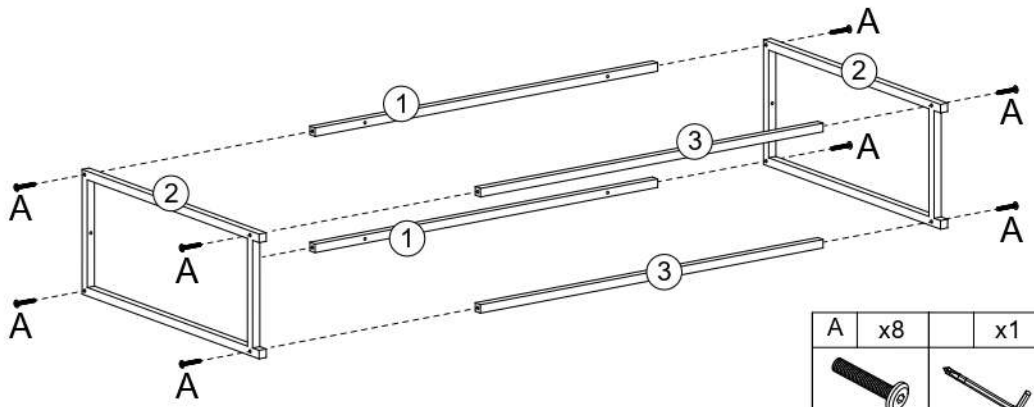

CONSOLE TABLE

SKU:CST-VJ-LONI

ASSEMBLY INSTRUCTIONS

Please read instructions carefully before assembly.

Two persons and tools required for assembly

HARDWARE

A	x8	B	x6	C	x1	D	x1	E	x1	F	x1
											
	x1										
											

PARTS

Wipe with dry cloths

1

A	x8		x1
M6x30mm			

2

C	x1	D	x1
M4x10mm			

3

B	x6
M4x25mm	

4

Pre-drilled hole at wall

E	x1	F	x1
M4x35mm			