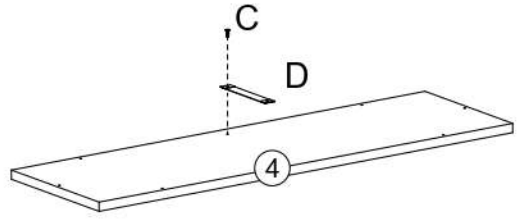

CONSOLE TABLE

SKU:CST-VJ-LONI

ASSEMBLY INSTRUCTIONS

Please read instructions carefully before assembly.

Two persons and tools required for assembly

HARDWARE

A	x8	B	x6	C	x1	D	x1	E	x1	F	x1
											
	x1										
											

PARTS

Wipe with dry cloths

1

A	x8		x1
M6x30mm			

2

C	x1	D	x1
M4x10mm			

3

B	x6
M4x25mm	

4

Pre-drilled hole at wall

E	x1	F	x1
M4x35mm			