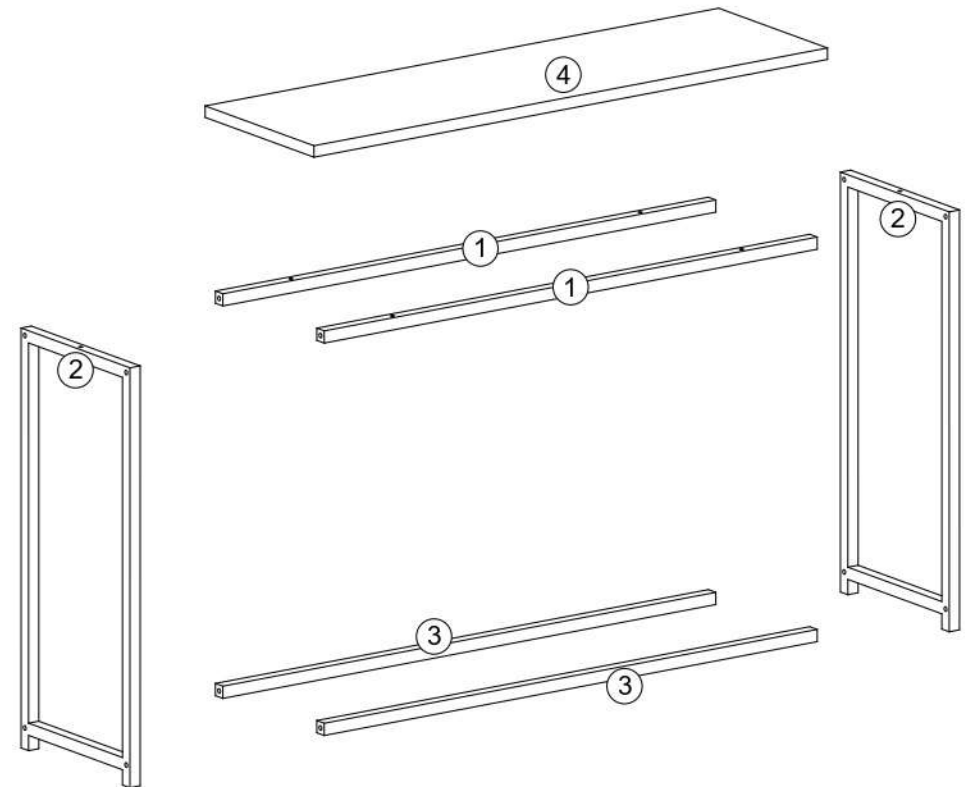

CONSOLE TABLE

SKU:CST-VJ-LONI

ASSEMBLY INSTRUCTIONS

Please read instructions carefully before assembly.

Two persons and tools required for assembly

HARDWARE

A	x8	B	x6	C	x1	D	x1	E	x1	F	x1
											
	x1										
											

PARTS

Wipe with dry cloths

1

A	x8		x1
M6x30mm			

2

C	x1	D	x1
M4x10mm			

3

B	x6
M4x25mm	

4

Pre-drilled hole at wall

E	x1	F	x1
M4x35mm			