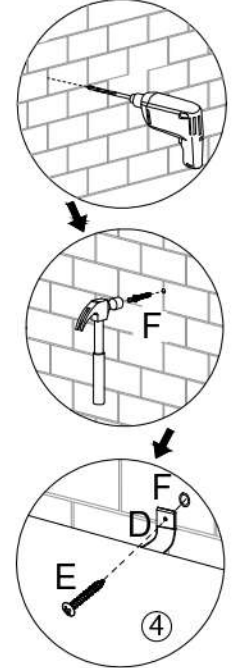

CONSOLE TABLE

SKU:CST-VJ-LONI

ASSEMBLY INSTRUCTIONS

Please read instructions carefully before assembly.

Two persons and tools required for assembly

HARDWARE

A	x8	B	x6	C	x1	D	x1	E	x1	F	x1
											
	x1										
											

PARTS

Wipe with dry cloths

1

A	x8		x1
M6x30mm			

2

C	x1	D	x1
M4x10mm			

3

B	x6
M4x25mm	

4

Pre-drilled hole at wall

E	x1	F	x1
M4x35mm			