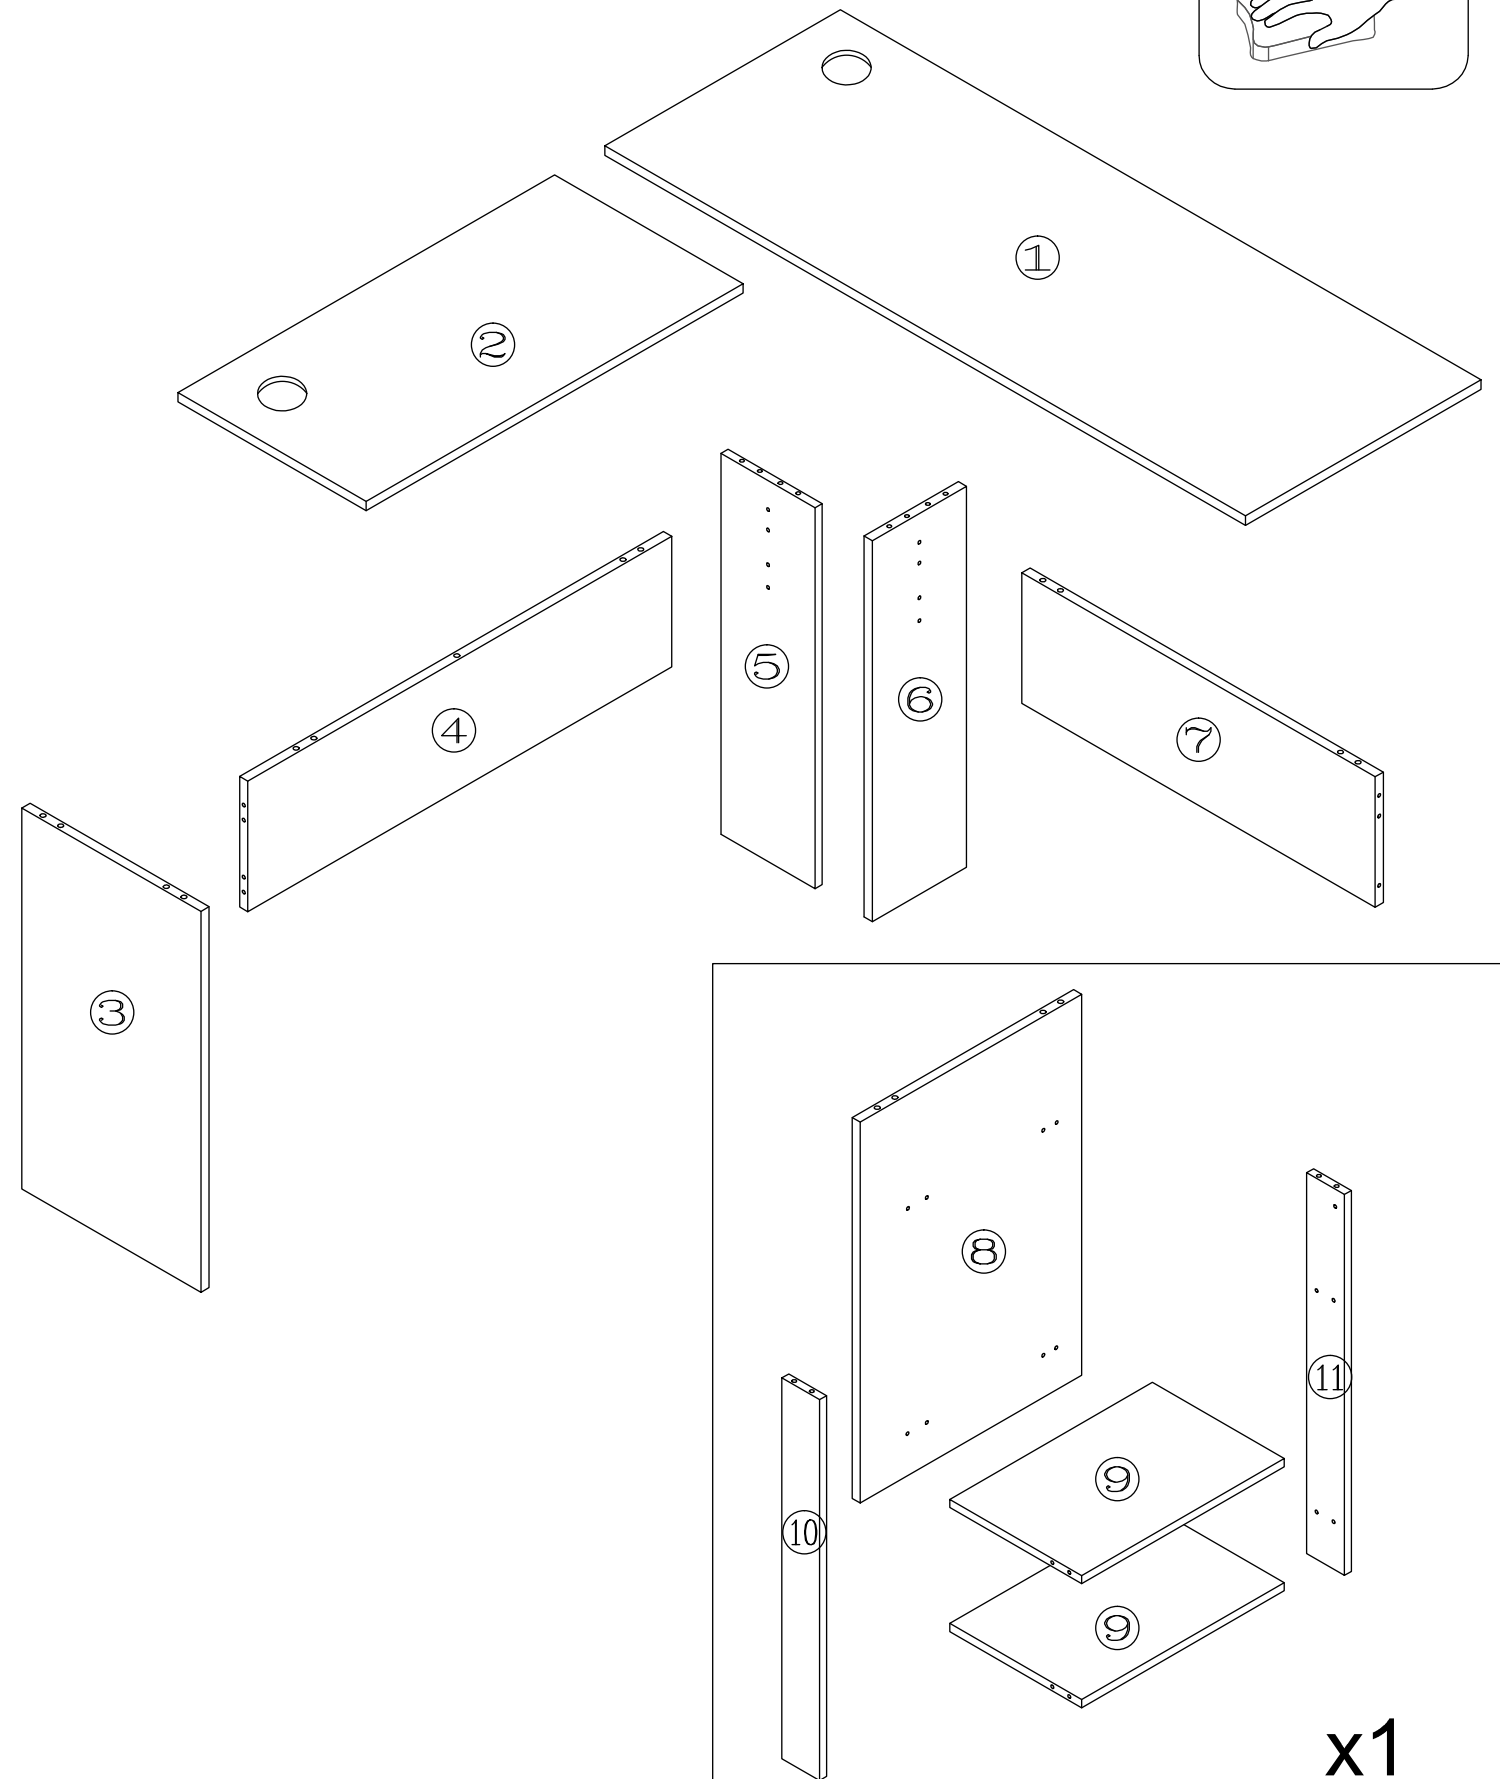

# Computer Desk

MODEL: DK-VJ-CONR-F9

# PARTS

Wipe with dry cloths

## HARDWARE

A	x34	B	x34	C	x33	D	x8	E	x2	F	x2
6x35mm		15x10mm		Ø6x30mm		M3x14mm					

1

A	x7	B	x3	C	x2
					
6x35mm		15x10mm		Ø6x30mm	

2

A	x2	B	x4	C	x4
					
6x35mm		15x10mm		Ø6x30mm	

3

A	x8	B	x4	C	x4
					
6x35mm		15x10mm		Ø6x30mm	

4

A	x2	B	x4	C	x4
					
6x35mm		15x10mm		Ø6x30mm	

5

B	x4	C	x4
			
15x10mm		Ø6x30mm	

6

A	x15	D	x4	E	x2
					
6x35mm		M3x14mm			

7

B	x4	C	x3
15x10mm		Ø6x30mm	