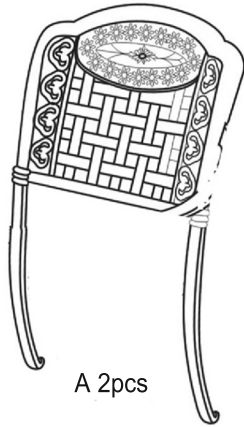

# OUTDOOR CHAIR

MODEL: ODDS-AL-PERAL-BZ-2PC

## ASSEMBLY INSTRUCTIONS

A 2pcs

B 2pcs

C 2pcs

D 2pcs

### PARTS

### HARDWARE

E 4pcs

F1 8pcs  
M6x40mm

F2 8pcs  
M6x30mm

F3 16pcs  
M6x16mm

G 4pcs

H 16pcs

I 4pcs