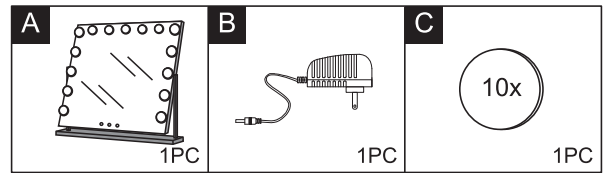

STEP 1

PART LIST

INSTRUCTIONS

Press the button "M" choose the correct light color.

Cold White
Warm White
Warm Yellow

Touch one time for turning on light; touch again for turning off light.

ON/OFF

Long press "P" button to change brightness.