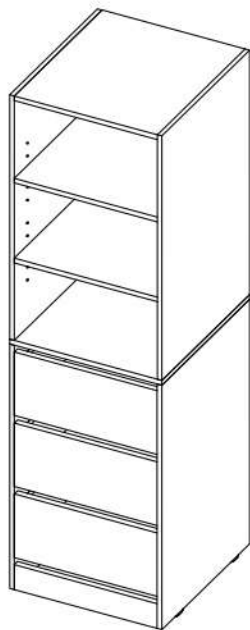

WARDROBE

MODEL:WA-MEXI-WH/WD/BK

ASSEMBLY INSTRUCTIONS

Please read instructions carefully before assembly.

Two persons and tools required for assembly

HARDWARE

A	x16	B	x4	C	x4	D	x32	E	x16	F	x1
7x35mm		15x12mm		Ø6x30mm		M4x40mm				M4x30mm	
G	x1	H	x1	I	x1	J	x6	K	x6	L	x18
M4x14mm						M4x10mm				M3x12mm	
M	x12	N	x26	O	x2	P	x12	Q	x4	R	x4
M3x14mm						12x10mm				Ø6x50mm	
S	x8										
7x8mm											

PARTS

Wipe with dry cloths

1

L	x18	K	x6
M3x12mm			

2

I	x1	G	x1
		M4x12mm	

3

A	x4
7x35mm	

4

S	x8
	
7x8mm	

6

D	x4	E	x4
			
M4x40mm			

5

C	x4
	
Ø6x30mm	

7

R	x4	D	x4
			
Ø6x50mm		M4x40mm	

Pre-drilled hole at wall

H	x1	F	x1
			
M4x30mm			