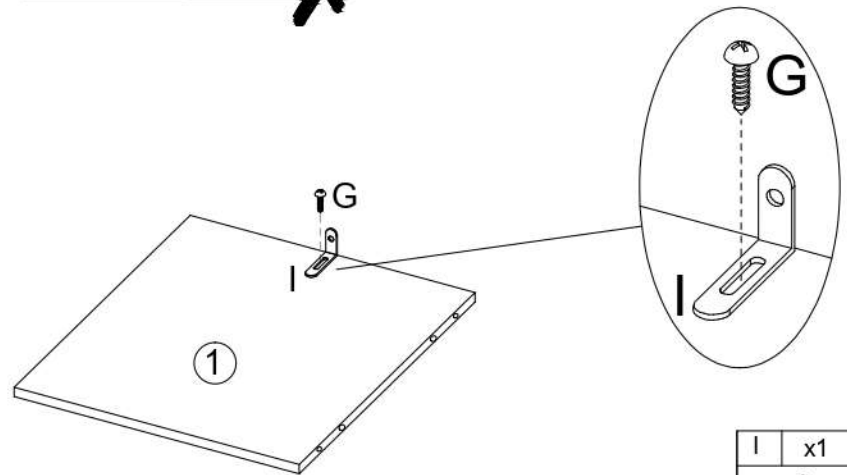

WARDROBE

MODEL:WA-MEXI-WH/WD/BK

ASSEMBLY INSTRUCTIONS

Please read instructions carefully before assembly.

Two persons and tools required for assembly

HARDWARE

A	x16	B	x4	C	x4	D	x32	E	x16	F	x1
7x35mm		15x12mm		Ø6x30mm		M4x40mm				M4x30mm	
G	x1	H	x1	I	x1	J	x6	K	x6	L	x18
M4x14mm						M4x10mm				M3x12mm	
M	x12	N	x26	O	x2	P	x12	Q	x4	R	x4
M3x14mm						12x10mm				Ø6x50mm	
S	x8										
7x8mm											

PARTS

Wipe with dry cloths

1

L	x18	K	x6
M3x12mm			

2

I	x1	G	x1
		M4x12mm	

3

A	x4
7x35mm	

4

S	x8
	
7x8mm	

6

D	x4	E	x4
			
M4x40mm			

5

C	x4
	
Ø6x30mm	

7

R	x4	D	x4
			
Ø6x50mm		M4x40mm	

Pre-drilled hole at wall

H	x1	F	x1
			
M4x30mm			