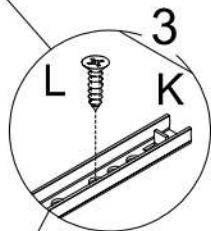

WARDROBE

MODEL:WA-MEXI-WH/WD/BK

ASSEMBLY INSTRUCTIONS

Please read instructions carefully before assembly.

Two persons and tools required for assembly

HARDWARE

A	x16	B	x4	C	x4	D	x32	E	x16	F	x1
7x35mm		15x12mm		Ø6x30mm		M4x40mm				M4x30mm	
G	x1	H	x1	I	x1	J	x6	K	x6	L	x18
M4x14mm						M4x10mm				M3x12mm	
M	x12	N	x26	O	x2	P	x12	Q	x4	R	x4
M3x14mm						12x10mm				Ø6x50mm	
S	x8										
7x8mm											

PARTS

Wipe with dry cloths

1

L	x18	K	x6
M3x12mm			

2

I	x1	G	x1
		M4x12mm	

3

A	x4
7x35mm	

4

S	x8
	
7x8mm	

6

D	x4	E	x4
			
M4x40mm			

5

C	x4
	
Ø6x30mm	

7

R	x4	D	x4
			
Ø6x50mm		M4x40mm	

Pre-drilled hole at wall

H	x1	F	x1
			
M4x30mm			