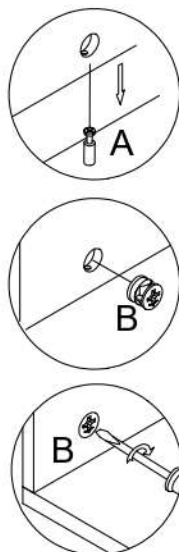

WARDROBE

MODEL:WA-MEXI-WH/WD/BK

ASSEMBLY INSTRUCTIONS

Please read instructions carefully before assembly.

Two persons and tools required for assembly

HARDWARE

A	x16	B	x4	C	x4	D	x32	E	x16	F	x1
7x35mm		15x12mm		Ø6x30mm		M4x40mm				M4x30mm	
G	x1	H	x1	I	x1	J	x6	K	x6	L	x18
M4x14mm						M4x10mm				M3x12mm	
M	x12	N	x26	O	x2	P	x12	Q	x4	R	x4
M3x14mm						12x10mm				Ø6x50mm	
S	x8										
7x8mm											

4

S	x8
	
7x8mm	

6

D	x4	E	x4
			
M4x40mm			

5

C	x4
	
Ø6x30mm	

7

R	x4	D	x4
			
Ø6x50mm		M4x40mm	

8

D	x12	E	x12
			
M4x40mm			

10

Q	x4
	

9

B	x4
	
15x12mm	

11

O	x2	N	x26
			

12

x3

A	x12	P	x12	M	x12	D	x12
7x35mm		12x10mm		M3x14mm		M4x40mm	

13

Screw from the inside of the drawers

J	x6
M4x10mm	

14

15