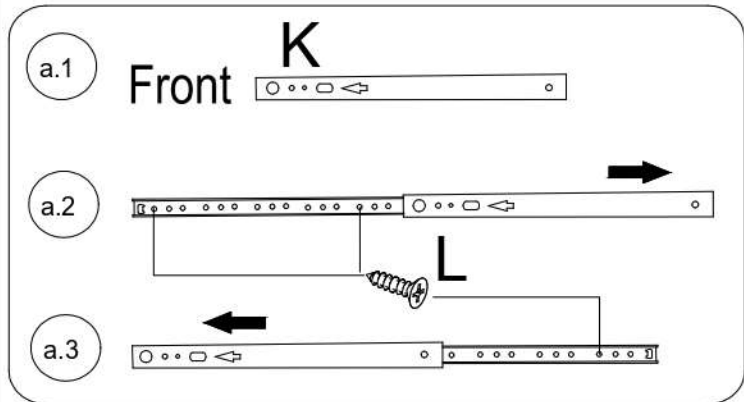

WARDROBE

MODEL:WA-MEXI-WH/WD/BK

ASSEMBLY INSTRUCTIONS

Please read instructions carefully before assembly.

Two persons and tools required for assembly

HARDWARE

A	x16	B	x4	C	x4	D	x32	E	x16	F	x1
7x35mm		15x12mm		Ø6x30mm		M4x40mm				M4x30mm	
G	x1	H	x1	I	x1	J	x6	K	x6	L	x18
M4x14mm						M4x10mm				M3x12mm	
M	x12	N	x26	O	x2	P	x12	Q	x4	R	x4
M3x14mm						12x10mm				Ø6x50mm	
S	x8										
7x8mm											

PARTS

Wipe with dry cloths

1

L	x18	K	x6
M3x12mm			

2

I	x1	G	x1
		M4x12mm	

3

A	x4
7x35mm	

4

S	x8
	
7x8mm	

6

D	x4	E	x4
			
M4x40mm			

5

C	x4
	
Ø6x30mm	

7

R	x4	D	x4
			
Ø6x50mm		M4x40mm	

Pre-drilled hole at wall

H	x1	F	x1
			
M4x30mm			