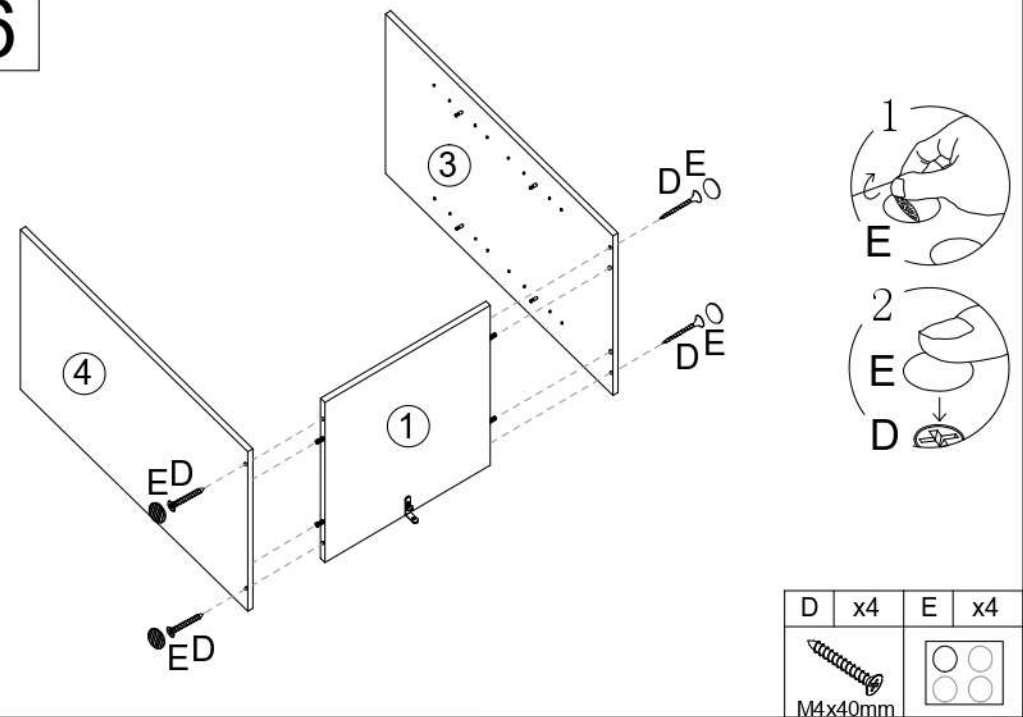

WARDROBE

MODEL:WA-MEXI-WH/WD/BK

ASSEMBLY INSTRUCTIONS

Please read instructions carefully before assembly.

Two persons and tools required for assembly

HARDWARE

A	x16	B	x4	C	x4	D	x32	E	x16	F	x1
7x35mm		15x12mm		Ø6x30mm		M4x40mm				M4x30mm	
G	x1	H	x1	I	x1	J	x6	K	x6	L	x18
M4x14mm						M4x10mm				M3x12mm	
M	x12	N	x26	O	x2	P	x12	Q	x4	R	x4
M3x14mm						12x10mm				Ø6x50mm	
S	x8										
7x8mm											

PARTS

Wipe with dry cloths

1

L	x18	K	x6
M3x12mm			

2

I	x1	G	x1
		M4x12mm	

3

A	x4
7x35mm	

4

S	x8
	
7x8mm	

6

D	x4	E	x4
			
M4x40mm			

5

C	x4
	
Ø6x30mm	

7

R	x4	D	x4
			
Ø6x50mm		M4x40mm	

Pre-drilled hole at wall

H	x1	F	x1
			
M4x30mm			