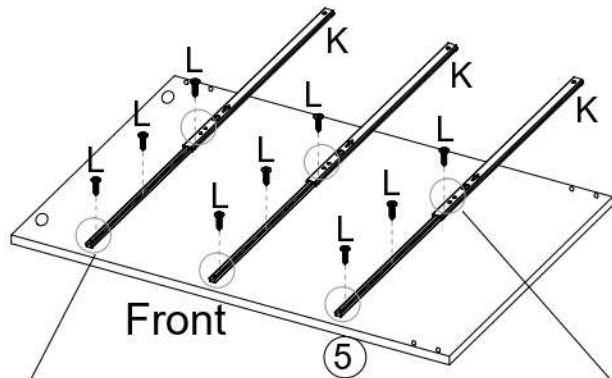

WARDROBE

MODEL:WA-MEXI-WH/WD/BK

ASSEMBLY INSTRUCTIONS

Please read instructions carefully before assembly.

Two persons and tools required for assembly

HARDWARE

A	x16	B	x4	C	x4	D	x32	E	x16	F	x1
7x35mm		15x12mm		Ø6x30mm		M4x40mm				M4x30mm	
G	x1	H	x1	I	x1	J	x6	K	x6	L	x18
M4x14mm						M4x10mm				M3x12mm	
M	x12	N	x26	O	x2	P	x12	Q	x4	R	x4
M3x14mm						12x10mm				Ø6x50mm	
S	x8										
7x8mm											

PARTS

Wipe with dry cloths

1

L	x18	K	x6
M3x12mm			

2

I	x1	G	x1
		M4x12mm	

3

A	x4
7x35mm	

4

S	x8
	
7x8mm	

6

D	x4	E	x4
			
M4x40mm			

5

C	x4
	
Ø6x30mm	

7

R	x4	D	x4
			
Ø6x50mm		M4x40mm	

Pre-drilled hole at wall

H	x1	F	x1
			
M4x30mm			