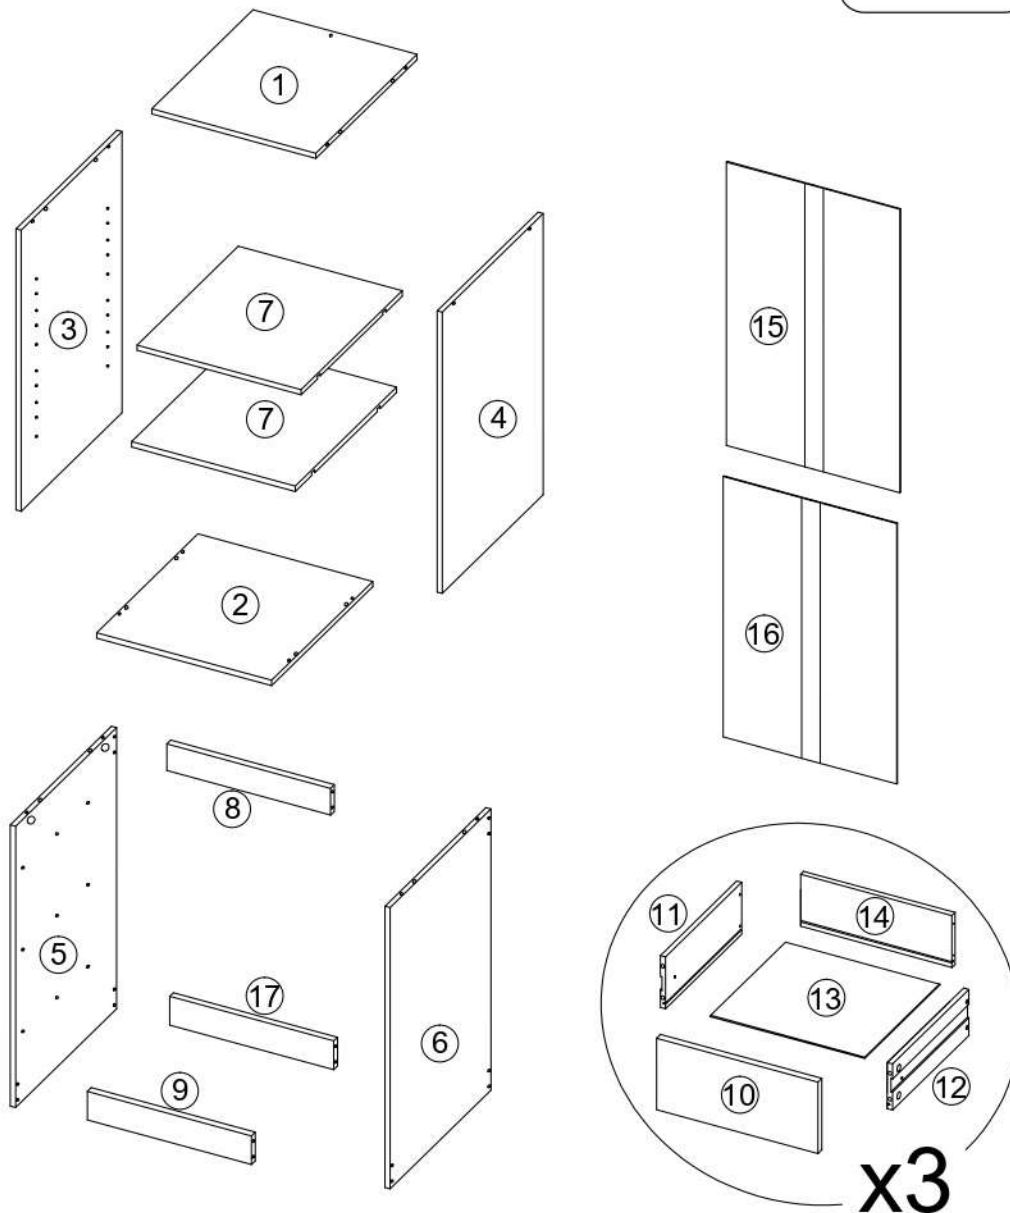

WARDROBE

MODEL:WA-MEXI-WH/WD/BK

ASSEMBLY INSTRUCTIONS

Please read instructions carefully before assembly.

Two persons and tools required for assembly

HARDWARE

A	x16	B	x4	C	x4	D	x32	E	x16	F	x1
7x35mm		15x12mm		Ø6x30mm		M4x40mm				M4x30mm	
G	x1	H	x1	I	x1	J	x6	K	x6	L	x18
M4x14mm						M4x10mm				M3x12mm	
M	x12	N	x26	O	x2	P	x12	Q	x4	R	x4
M3x14mm						12x10mm				Ø6x50mm	
S	x8										
7x8mm											

PARTS

Wipe with dry cloths

1

L	x18	K	x6
M3x12mm			

2

I	x1	G	x1
		M4x12mm	

3

A	x4
7x35mm	

12

x3

A	x12	P	x12	M	x12	D	x12
7x35mm		12x10mm		M3x14mm		M4x40mm	

13

Screw from the inside of the drawers

J	x6
M4x10mm	

14

15

Pre-drilled hole at wall

H	x1	F	x1
			
M4x30mm			