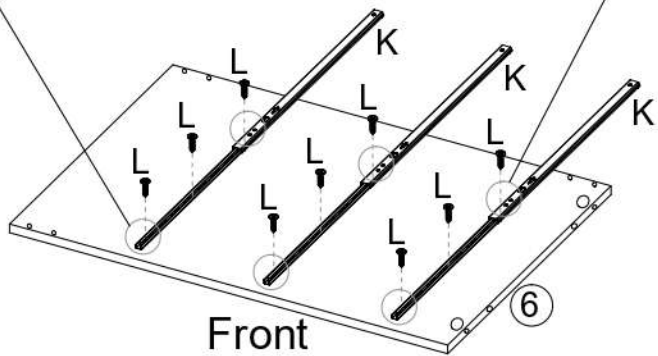

WARDROBE

MODEL:WA-MEXI-WH/WD/BK

ASSEMBLY INSTRUCTIONS

Please read instructions carefully before assembly.

Two persons and tools required for assembly

HARDWARE

A	x16	B	x4	C	x4	D	x32	E	x16	F	x1
7x35mm		15x12mm		Ø6x30mm		M4x40mm				M4x30mm	
G	x1	H	x1	I	x1	J	x6	K	x6	L	x18
M4x14mm						M4x10mm				M3x12mm	
M	x12	N	x26	O	x2	P	x12	Q	x4	R	x4
M3x14mm						12x10mm				Ø6x50mm	
S	x8										
7x8mm											

PARTS

Wipe with dry cloths

1

L	x18	K	x6
M3x12mm			

2

I	x1	G	x1
		M4x12mm	

3

A	x4
7x35mm	

4

S	x8
	
7x8mm	

6

D	x4	E	x4
			
M4x40mm			

5

C	x4
	
Ø6x30mm	

7

R	x4	D	x4
			
Ø6x50mm		M4x40mm	

Pre-drilled hole at wall

H	x1	F	x1
			
M4x30mm			