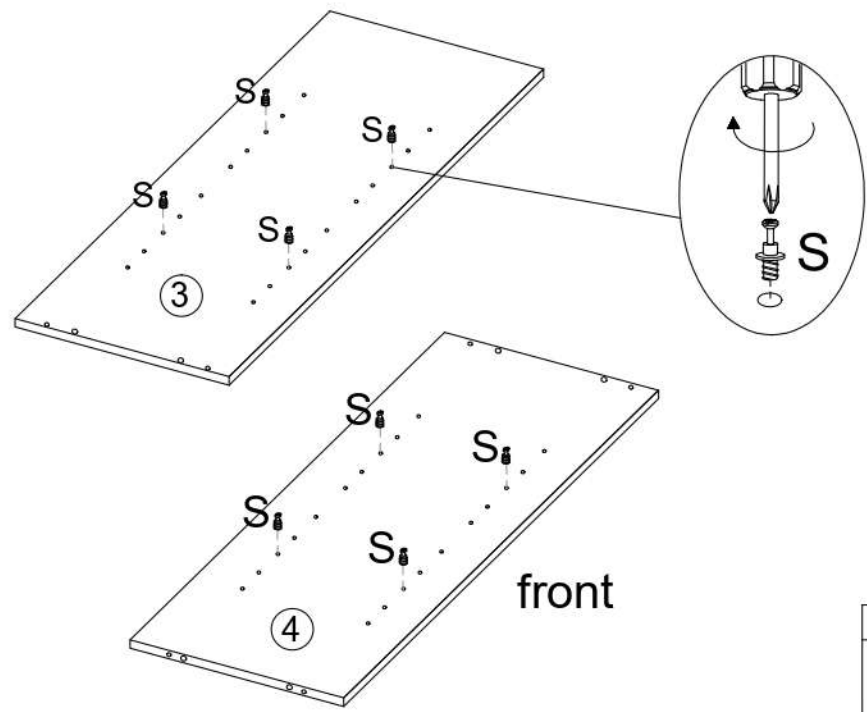

WARDROBE

MODEL:WA-MEXI-WH/WD/BK

ASSEMBLY INSTRUCTIONS

Please read instructions carefully before assembly.

Two persons and tools required for assembly

HARDWARE

A	x16	B	x4	C	x4	D	x32	E	x16	F	x1
7x35mm		15x12mm		Ø6x30mm		M4x40mm				M4x30mm	
G	x1	H	x1	I	x1	J	x6	K	x6	L	x18
M4x14mm						M4x10mm				M3x12mm	
M	x12	N	x26	O	x2	P	x12	Q	x4	R	x4
M3x14mm						12x10mm				Ø6x50mm	
S	x8										
7x8mm											

PARTS

Wipe with dry cloths

1

L	x18	K	x6
M3x12mm			

2

I	x1	G	x1
		M4x12mm	

3

A	x4
7x35mm	

4

S	x8
	
7x8mm	

6

D	x4	E	x4
			
M4x40mm			

5

C	x4
	
Ø6x30mm	

7

R	x4	D	x4
			
Ø6x50mm		M4x40mm	

Pre-drilled hole at wall

H	x1	F	x1
			
M4x30mm			