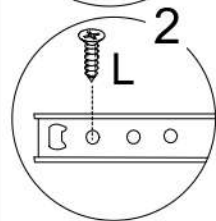

WARDROBE

MODEL:WA-MEXI-WH/WD/BK

ASSEMBLY INSTRUCTIONS

Please read instructions carefully before assembly.

Two persons and tools required for assembly

HARDWARE

A	x16	B	x4	C	x4	D	x32	E	x16	F	x1
7x35mm		15x12mm		Ø6x30mm		M4x40mm				M4x30mm	
G	x1	H	x1	I	x1	J	x6	K	x6	L	x18
M4x14mm						M4x10mm				M3x12mm	
M	x12	N	x26	O	x2	P	x12	Q	x4	R	x4
M3x14mm						12x10mm				Ø6x50mm	
S	x8										
7x8mm											

PARTS

Wipe with dry cloths

1

L	x18	K	x6
M3x12mm			

2

I	x1	G	x1
		M4x12mm	

3

A	x4
7x35mm	

4

S	x8
	
7x8mm	

6

D	x4	E	x4
			
M4x40mm			

5

C	x4
	
Ø6x30mm	

7

R	x4	D	x4
			
Ø6x50mm		M4x40mm	