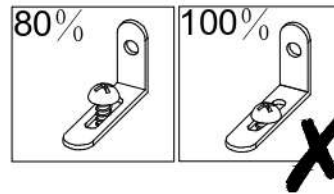

WARDROBE

MODEL:WA-MEXI-WH/WD/BK

ASSEMBLY INSTRUCTIONS

Please read instructions carefully before assembly.

Two persons and tools required for assembly

HARDWARE

A	x16	B	x4	C	x4	D	x32	E	x16	F	x1
7x35mm		15x12mm		Ø6x30mm		M4x40mm				M4x30mm	
G	x1	H	x1	I	x1	J	x6	K	x6	L	x18
M4x14mm						M4x10mm				M3x12mm	
M	x12	N	x26	O	x2	P	x12	Q	x4	R	x4
M3x14mm						12x10mm				Ø6x50mm	
S	x8										
7x8mm											

PARTS

Wipe with dry cloths

1

L	x18	K	x6
M3x12mm			

2

I	x1	G	x1
		M4x12mm	

3

A	x4
7x35mm	

4

S	x8
	
7x8mm	

6

D	x4	E	x4
			
M4x40mm			

5

C	x4
	
Ø6x30mm	

7

R	x4	D	x4
			
Ø6x50mm		M4x40mm	