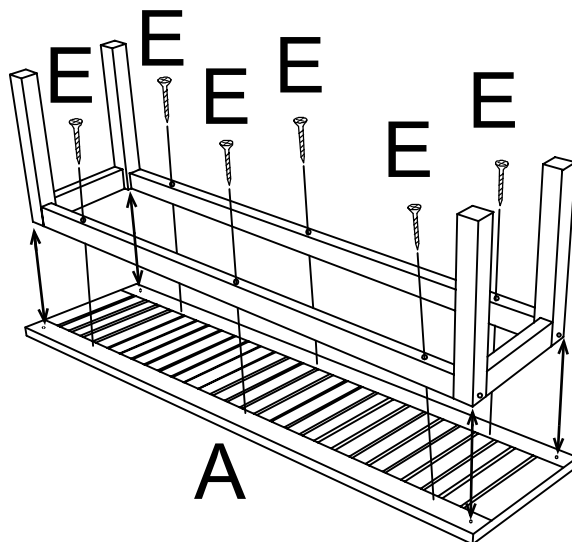

Assembly Instructions

SKU: OD-GB-WD-190-CA/WD
 OD-GB-WD-150-CA/WD
 OD-GB-WD-120-CA/WD

A (1pc)		B (2pcs)	
C (2pcs)	D (4pcs)	E (6pcs)	
	8X70mm	4X55mm	

Warning: Do not jump on the bench, otherwise it will damage the product and get hurt !

Note: Do not tighten all screws until last step

1

B=2PCS
 C=2PCS
 D=4PCS

2

Four legs are mounted on the anchor points to install the seat board

A=1PC
 E=6PCS