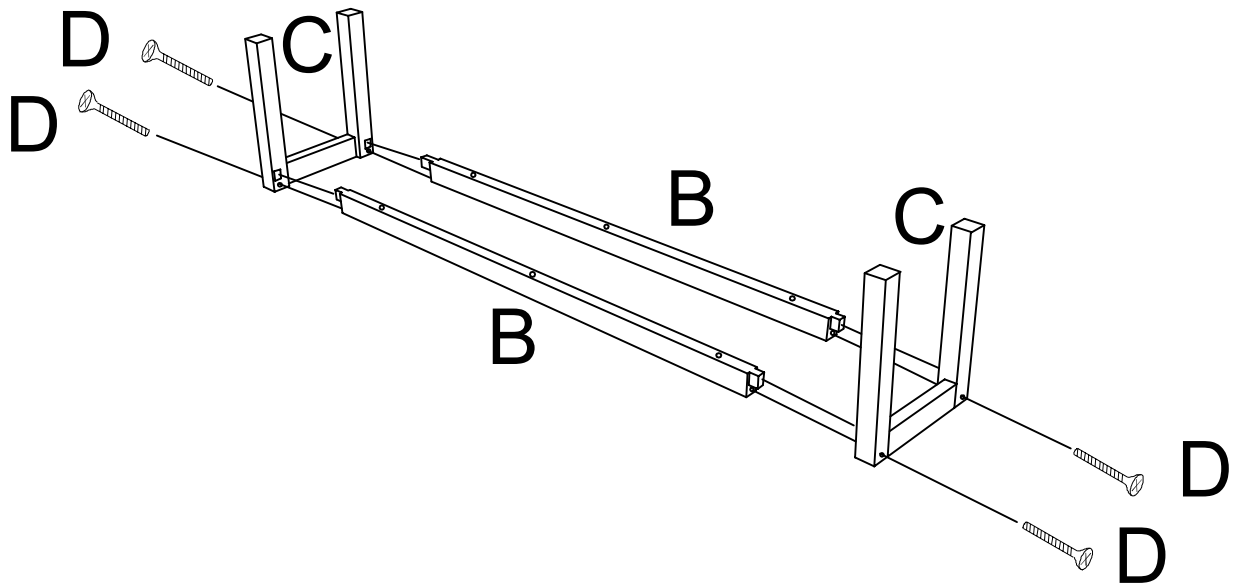

Assembly Instructions

SKU: OD-GB-WD-190-CA/WD
 OD-GB-WD-150-CA/WD
 OD-GB-WD-120-CA/WD

A (1pc)		B (2pcs)	
C (2pcs)	D (4pcs)	E (6pcs)	
	8X70mm	4X55mm	

Warning: Do not jump on the bench, otherwise it will damage the product and get hurt !

Note: Do not tighten all screws until last step

1

B=2PCS
 C=2PCS
 D=4PCS

2

Four legs are mounted on the anchor points to install the seat board

A=1PC
 E=6PCS