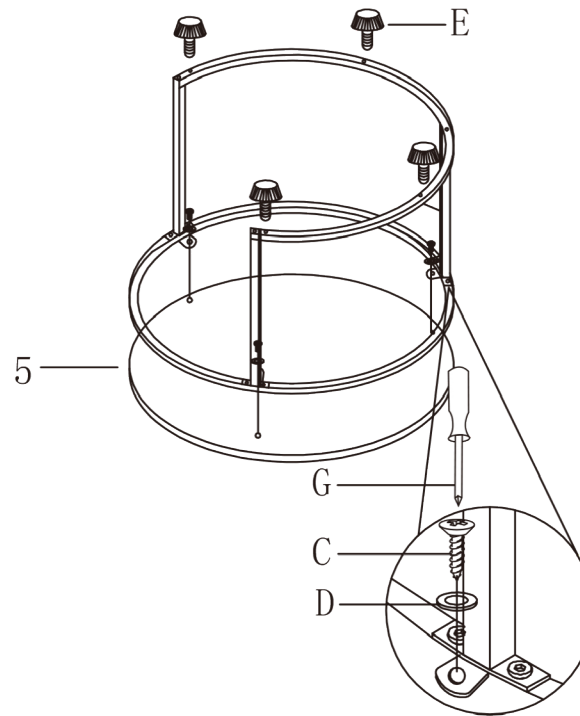

COFFEE TABLE

MODEL: CTB-S3-7050

Version:2.0

ASSEMBLY INSTRUCTIONS

Please read instructions carefully before assembly

1

2

Please have screws C and D fixed

3

Small table

NO.	1	2	3	4	A	B	C	D	E	F	G
FIGURE											
SIZE				32cm	M6*30	M6*16	M5*14				
QTY	1	1	1	3	3	6	3	9	4	1	1

4

5

Please have screws C and D fixed

6

Big table

NO.	5	6	7	8	A	B	C	D	E	F	G
FIGURE											
SIZE				37cm	M6*30	M6*16	M5*14				
QTY	1	1	1	3	3	6	3	9	4	1	1