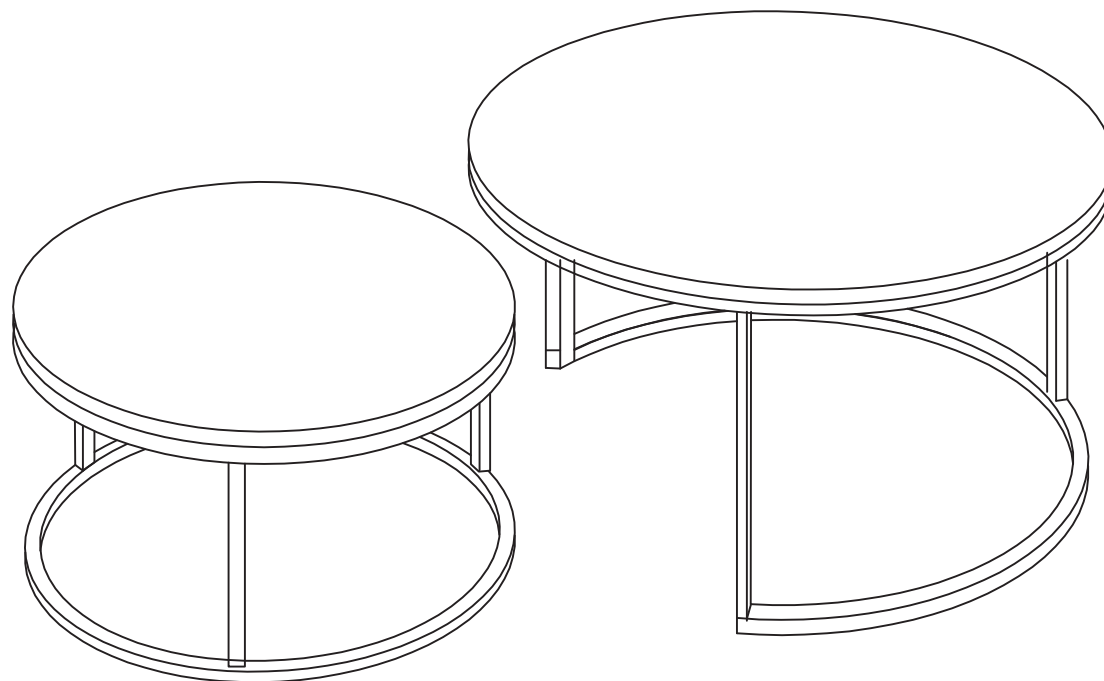

COFFEE TABLE

MODEL: CTB-S3-7050

Version:2.0

ASSEMBLY INSTRUCTIONS

Please read instructions carefully before assembly

1

2

Please have screws C and D fixed

3

Small table

NO.	1	2	3	4	A	B	C	D	E	F	G
FIGURE											
SIZE				32cm	M6*30	M6*16	M5*14				
QTY	1	1	1	3	3	6	3	9	4	1	1

4

5

Please have screws C and D fixed

6

Big table

NO.	5	6	7	8	A	B	C	D	E	F	G
FIGURE											
SIZE				37cm	M6*30	M6*16	M5*14				
QTY	1	1	1	3	3	6	3	9	4	1	1