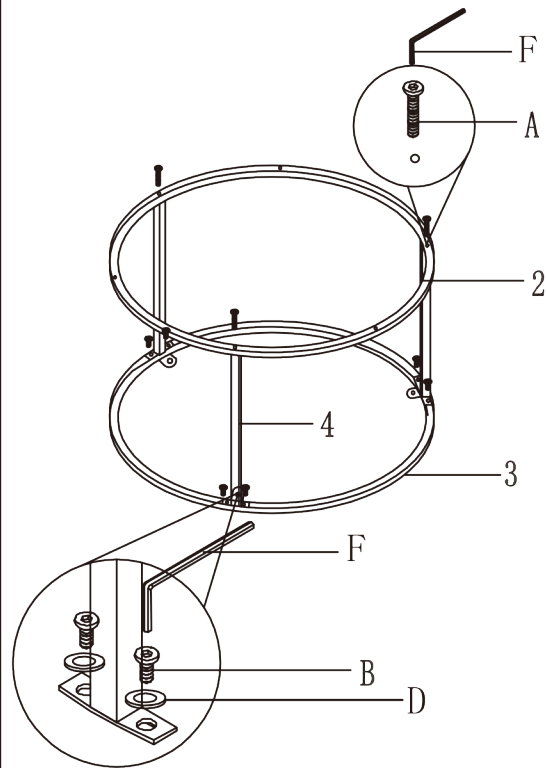

COFFEE TABLE

MODEL: CTB-S3-7050

Version:2.0

ASSEMBLY INSTRUCTIONS

Please read instructions carefully before assembly

1

2

Please have screws C and D fixed

3

Small table

NO.	1	2	3	4	A	B	C	D	E	F	G
FIGURE											
SIZE				32cm	M6*30	M6*16	M5*14				
QTY	1	1	1	3	3	6	3	9	4	1	1

4

5

Please have screws C and D fixed

6

Big table

NO.	5	6	7	8	A	B	C	D	E	F	G
FIGURE											
SIZE				37cm	M6*30	M6*16	M5*14				
QTY	1	1	1	3	3	6	3	9	4	1	1