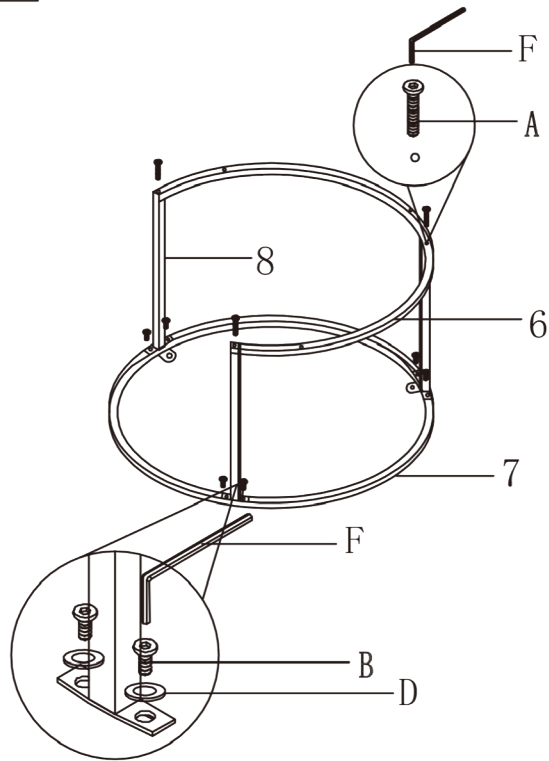

COFFEE TABLE

MODEL: CTB-S3-7050

Version:2.0

ASSEMBLY INSTRUCTIONS

Please read instructions carefully before assembly

1

2

Please have screws C and D fixed

3

Small table

NO.	1	2	3	4	A	B	C	D	E	F	G
FIGURE											
SIZE				32cm	M6*30	M6*16	M5*14				
QTY	1	1	1	3	3	6	3	9	4	1	1

4

5

Please have screws C and D fixed

6

Big table

NO.	5	6	7	8	A	B	C	D	E	F	G
FIGURE											
SIZE				37cm	M6*30	M6*16	M5*14				
QTY	1	1	1	3	3	6	3	9	4	1	1