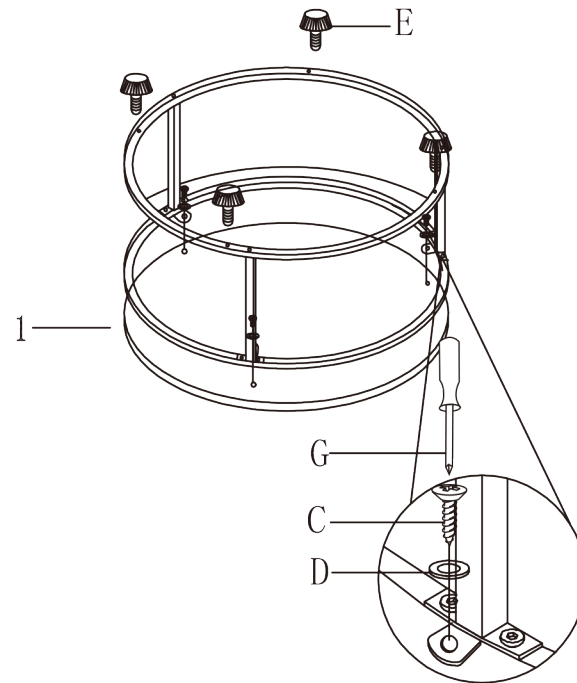

COFFEE TABLE

MODEL: CTB-S3-7050

Version:2.0

ASSEMBLY INSTRUCTIONS

Please read instructions carefully before assembly

1

2

Please have screws C and D fixed

3

Small table

NO.	1	2	3	4	A	B	C	D	E	F	G
FIGURE											
SIZE				32cm	M6*30	M6*16	M5*14				
QTY	1	1	1	3	3	6	3	9	4	1	1

4

5

Please have screws C and D fixed

6

Big table

NO.	5	6	7	8	A	B	C	D	E	F	G
FIGURE											
SIZE				37cm	M6*30	M6*16	M5*14				
QTY	1	1	1	3	3	6	3	9	4	1	1