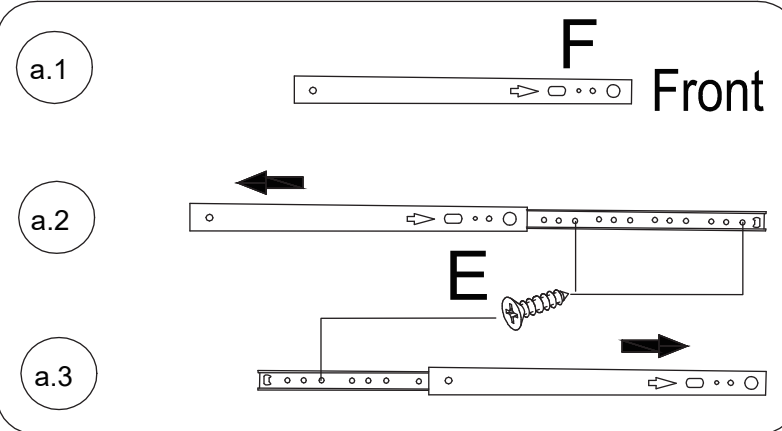

BEDSIDE TABLE

MODEL:BT-A5-WD

ASSEMBLY INSTRUCTIONS

Please read instructions carefully before assembly.

Two persons and tools required for assembly

HARDWARE

A	x6	B	x6	C	x10	D	x8	E	x6	F	x2
7x35mm	15x12mm	Ø6x30mm	M4x40mm	M3x12mm							
G	x2	H	x1	I	x21	J	x2	K	x4	L	x4
M4x10mm		M4x12mm	M4x18mm								
M	x8	N	x1	O	x1	P	x1				
		M4x30mm									

PARTS

Wipe with dry cloths

1

A	x4
	
7x35mm	

2

3

C	x4	B	x4
			
Ø6x30mm		15x12mm	

E	x6	F	x2
			
M3x12mm			

4

C	x4	D	x4
			
Ø6x30mm		M4x40mm	

6

K	x4
	

5

H	x1	L	x4	I	x21
					
				M4x12mm	

7

	
	
	
M	x8
	