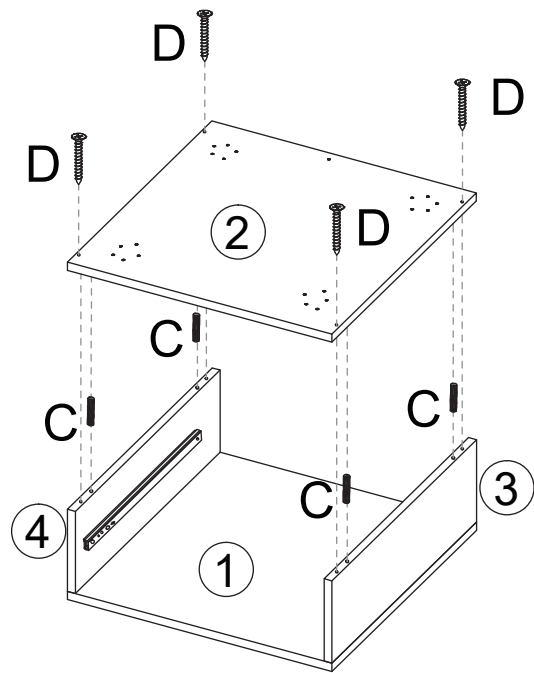

BEDSIDE TABLE

MODEL:BT-A5-WD

ASSEMBLY INSTRUCTIONS

Please read instructions carefully before assembly.

Two persons and tools required for assembly

HARDWARE

A	x6	B	x6	C	x10	D	x8	E	x6	F	x2
7x35mm	15x12mm	Ø6x30mm	M4x40mm	M3x12mm							
G	x2	H	x1	I	x21	J	x2	K	x4	L	x4
M4x10mm		M4x12mm	M4x18mm								
M	x8	N	x1	O	x1	P	x1				
		M4x30mm									

PARTS

Wipe with dry cloths

1

A	x4
	
7x35mm	

2

3

C	x4	B	x4
			
Ø6x30mm		15x12mm	

E	x6	F	x2
			
M3x12mm			

4

C	x4	D	x4
			
Ø6x30mm		M4x40mm	

6

K	x4
	

5

H	x1	L	x4	I	x21
					
				M4x12mm	

7

	
	
	
M	x8
	

8

A	x2	B	x2	C	x2	D	x4	N	x1	J	x2
											
7x35mm		15x12mm		Ø6x30mm		M4x40mm				M4x18mm	

9

Screw from the inside of the drawers

G	x2
	
M4x10mm	

10

Pre-drill hole in wall

O	x1	P	x1
			
M4x30mm			