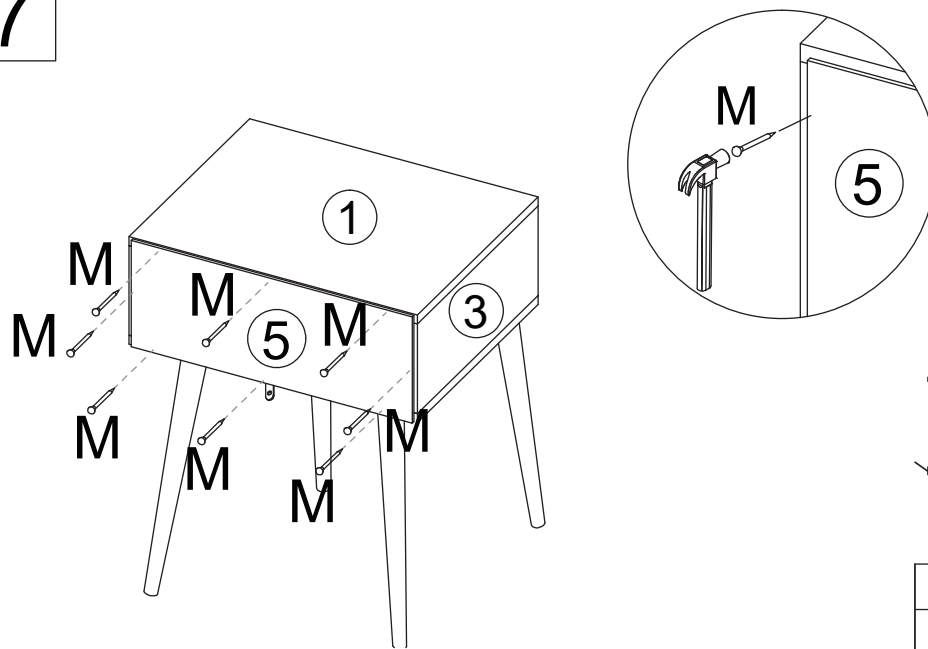

BEDSIDE TABLE

MODEL:BT-A5-WD

ASSEMBLY INSTRUCTIONS

Please read instructions carefully before assembly.

Two persons and tools required for assembly

HARDWARE

A	x6	B	x6	C	x10	D	x8	E	x6	F	x2
7x35mm	15x12mm	Ø6x30mm	M4x40mm	M3x12mm							
G	x2	H	x1	I	x21	J	x2	K	x4	L	x4
M4x10mm		M4x12mm	M4x18mm								
M	x8	N	x1	O	x1	P	x1				
		M4x30mm									

PARTS

Wipe with dry cloths

1

A	x4
	
7x35mm	

2

3

C	x4	B	x4
			
Ø6x30mm		15x12mm	

E	x6	F	x2
			
M3x12mm			

4

C	x4	D	x4
			
Ø6x30mm		M4x40mm	

6

K	x4
	

5

H	x1	L	x4	I	x21
					
				M4x12mm	

7

	
	
	
M	x8
	

8

A	x2	B	x2	C	x2	D	x4	N	x1	J	x2
											
7x35mm		15x12mm		Ø6x30mm		M4x40mm				M4x18mm	

9

Screw from the inside of the drawers

G	x2
	
M4x10mm	

10

Pre-drill hole in wall

O	x1	P	x1
			
M4x30mm			