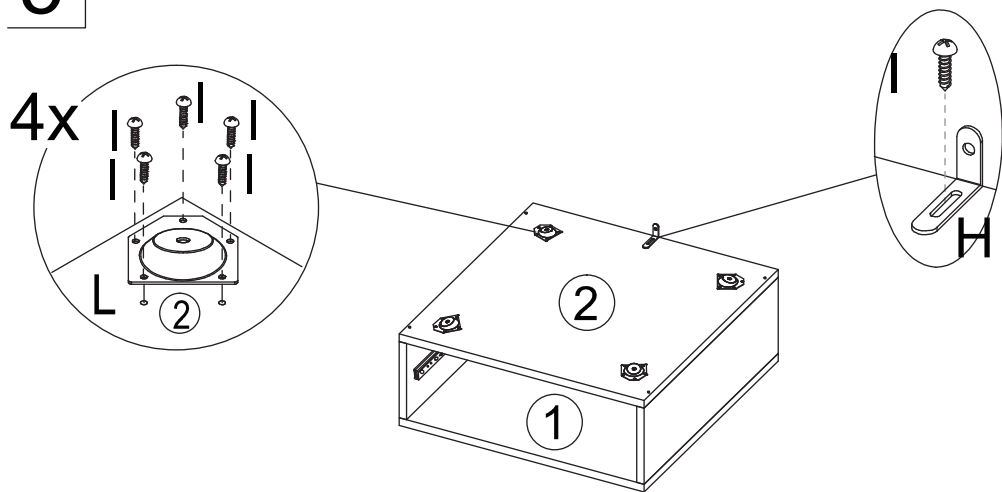

BEDSIDE TABLE

MODEL:BT-A5-WD

ASSEMBLY INSTRUCTIONS

Please read instructions carefully before assembly.

Two persons and tools required for assembly

HARDWARE

A	x6	B	x6	C	x10	D	x8	E	x6	F	x2
7x35mm	15x12mm	Ø6x30mm	M4x40mm	M3x12mm							
G	x2	H	x1	I	x21	J	x2	K	x4	L	x4
M4x10mm		M4x12mm	M4x18mm								
M	x8	N	x1	O	x1	P	x1				
		M4x30mm									

PARTS

Wipe with dry cloths

1

A	x4
	
7x35mm	

2

3

C	x4	B	x4
			
Ø6x30mm		15x12mm	

E	x6	F	x2
			
M3x12mm			

4

C	x4	D	x4
			
Ø6x30mm		M4x40mm	

6

K	x4
	

5

H	x1	L	x4	I	x21
					
				M4x12mm	

7

	
	
	
M	x8
	

8

A	x2	B	x2	C	x2	D	x4	N	x1	J	x2
											
7x35mm		15x12mm		Ø6x30mm		M4x40mm				M4x18mm	

9

Screw from the inside of the drawers

G	x2
	
M4x10mm	

10

Pre-drill hole in wall

O	x1	P	x1
			
M4x30mm			