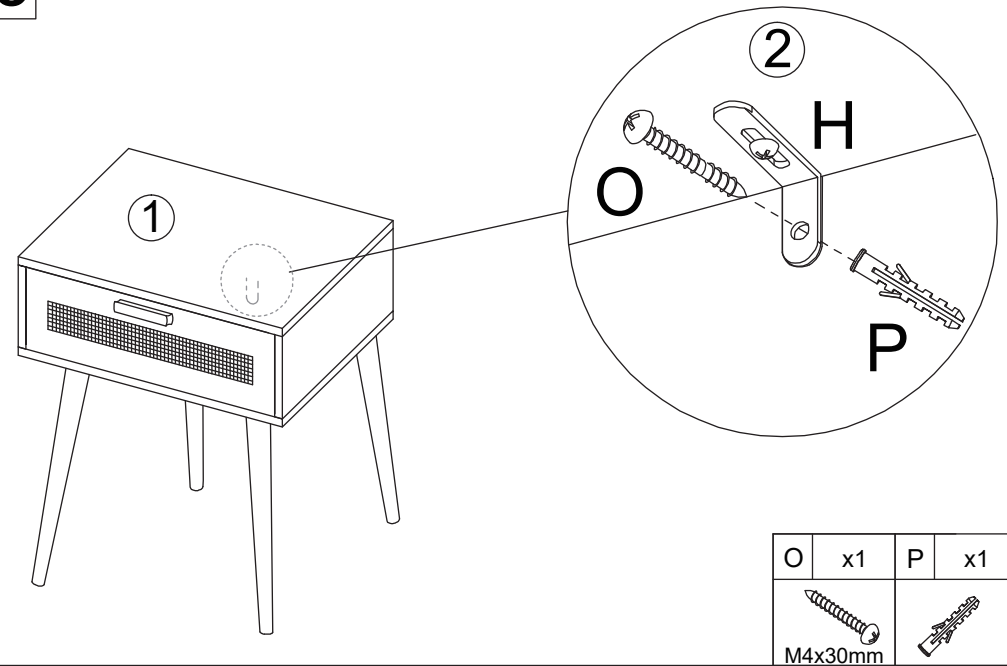

BEDSIDE TABLE

MODEL:BT-A5-WD

ASSEMBLY INSTRUCTIONS

Please read instructions carefully before assembly.

Two persons and tools required for assembly

HARDWARE

A	x6	B	x6	C	x10	D	x8	E	x6	F	x2
7x35mm	15x12mm	Ø6x30mm	M4x40mm	M3x12mm							
G	x2	H	x1	I	x21	J	x2	K	x4	L	x4
M4x10mm		M4x12mm	M4x18mm								
M	x8	N	x1	O	x1	P	x1				
		M4x30mm									

8

A	x2	B	x2	C	x2	D	x4	N	x1	J	x2
											
7x35mm		15x12mm		Ø6x30mm		M4x40mm				M4x18mm	

9

Screw from the inside of the drawers

G	x2
	
M4x10mm	

10

Pre-drill hole in wall

O	x1	P	x1
			
M4x30mm			