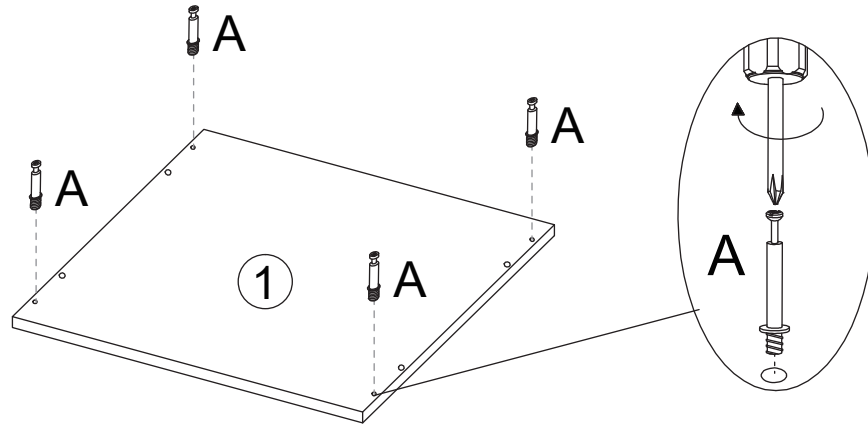

BEDSIDE TABLE

MODEL:BT-A5-WD

ASSEMBLY INSTRUCTIONS

Please read instructions carefully before assembly.

Two persons and tools required for assembly

HARDWARE

A	x6	B	x6	C	x10	D	x8	E	x6	F	x2
7x35mm	15x12mm	Ø6x30mm	M4x40mm	M3x12mm							
G	x2	H	x1	I	x21	J	x2	K	x4	L	x4
M4x10mm		M4x12mm	M4x18mm								
M	x8	N	x1	O	x1	P	x1				
		M4x30mm									

PARTS

Wipe with dry cloths

1

A	x4
	
7x35mm	

2

3

C	x4	B	x4
			
Ø6x30mm		15x12mm	

E	x6	F	x2
			
M3x12mm			

4

C	x4	D	x4
			
Ø6x30mm		M4x40mm	

6

K	x4
	

5

H	x1	L	x4	I	x21
					
				M4x12mm	

7

	
	
	
M	x8
	