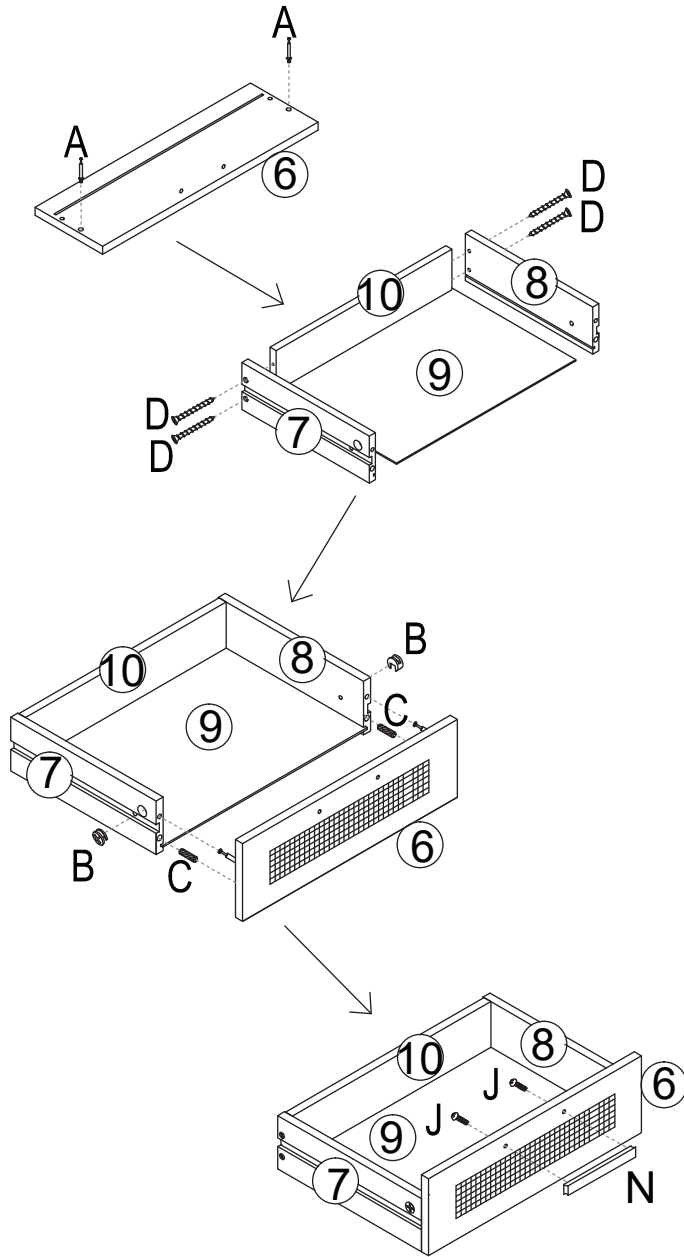

BEDSIDE TABLE

MODEL:BT-A5-WD

ASSEMBLY INSTRUCTIONS

Please read instructions carefully before assembly.

Two persons and tools required for assembly

HARDWARE

A	x6	B	x6	C	x10	D	x8	E	x6	F	x2
7x35mm	15x12mm	Ø6x30mm	M4x40mm	M3x12mm							
G	x2	H	x1	I	x21	J	x2	K	x4	L	x4
M4x10mm		M4x12mm	M4x18mm								
M	x8	N	x1	O	x1	P	x1				
		M4x30mm									

PARTS

Wipe with dry cloths

1

A	x4
	
7x35mm	

2

3

C	x4	B	x4
			
Ø6x30mm		15x12mm	

E	x6	F	x2
			
M3x12mm			

4

C	x4	D	x4
			
Ø6x30mm		M4x40mm	

6

K	x4
	

5

H	x1	L	x4	I	x21
					
				M4x12mm	

7

	
	
	
M	x8
	

8

A	x2	B	x2	C	x2	D	x4	N	x1	J	x2
											
7x35mm		15x12mm		Ø6x30mm		M4x40mm				M4x18mm	

9

Screw from the inside of the drawers

G	x2
	
M4x10mm	

10

Pre-drill hole in wall

O	x1	P	x1
			
M4x30mm			