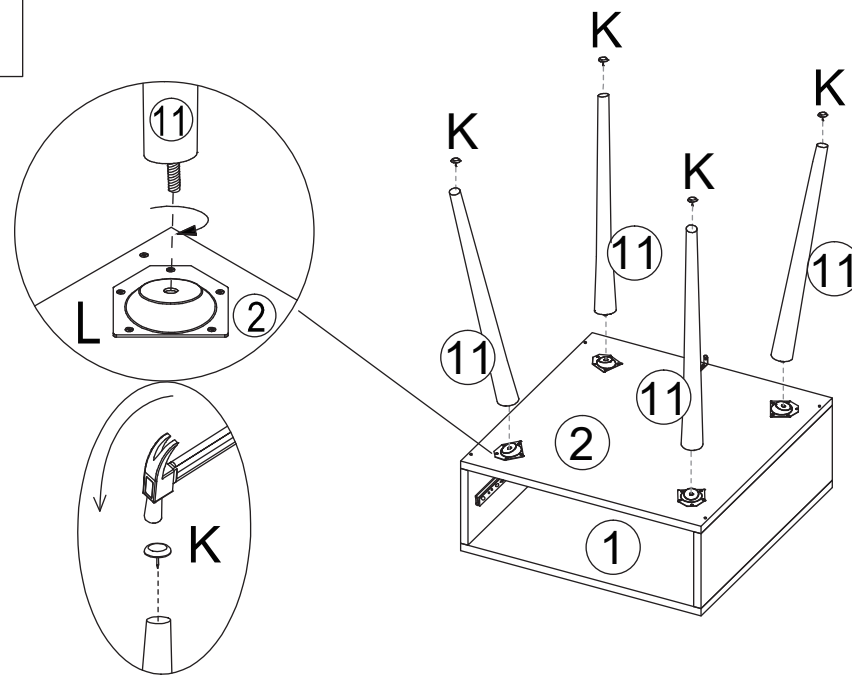

BEDSIDE TABLE

MODEL:BT-A5-WD

ASSEMBLY INSTRUCTIONS

Please read instructions carefully before assembly.

Two persons and tools required for assembly

HARDWARE

A	x6	B	x6	C	x10	D	x8	E	x6	F	x2
7x35mm	15x12mm	Ø6x30mm	M4x40mm	M3x12mm							
G	x2	H	x1	I	x21	J	x2	K	x4	L	x4
M4x10mm		M4x12mm	M4x18mm								
M	x8	N	x1	O	x1	P	x1				
		M4x30mm									

PARTS

Wipe with dry cloths

1

A	x4
	
7x35mm	

2

3

C	x4	B	x4
			
Ø6x30mm		15x12mm	

E	x6	F	x2
			
M3x12mm			

4

C	x4	D	x4
			
Ø6x30mm		M4x40mm	

6

K	x4
	

5

H	x1	L	x4	I	x21
					
				M4x12mm	

7

	
	
	
M	x8
	

8

A	x2	B	x2	C	x2	D	x4	N	x1	J	x2
											
7x35mm		15x12mm		Ø6x30mm		M4x40mm				M4x18mm	

9

Screw from the inside of the drawers

G	x2
	
M4x10mm	

10

Pre-drill hole in wall

O	x1	P	x1
			
M4x30mm			