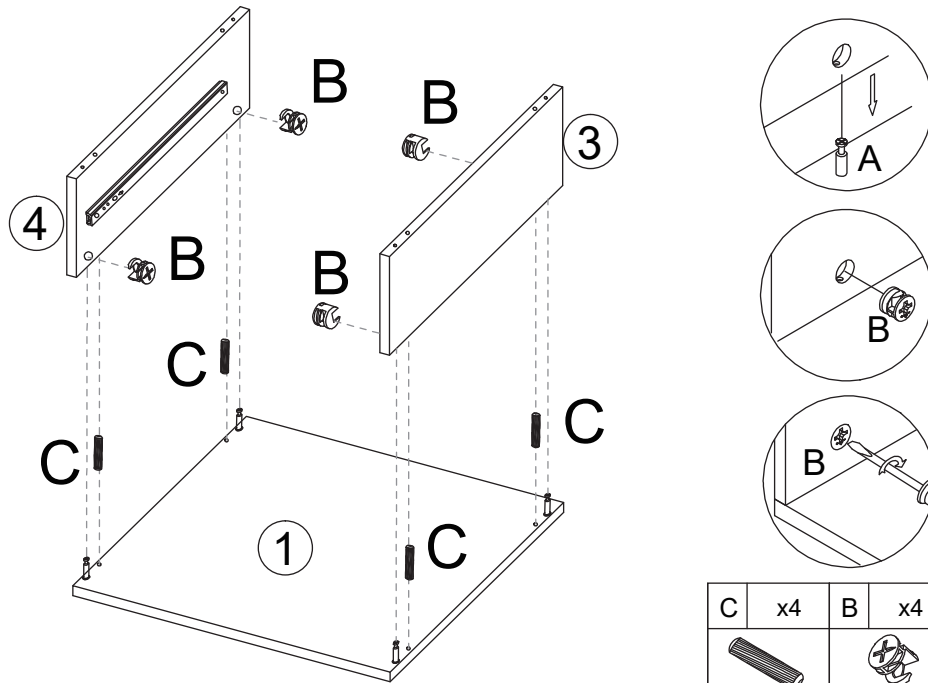

BEDSIDE TABLE

MODEL:BT-A5-WD

ASSEMBLY INSTRUCTIONS

Please read instructions carefully before assembly.

Two persons and tools required for assembly

HARDWARE

A	x6	B	x6	C	x10	D	x8	E	x6	F	x2
7x35mm	15x12mm	Ø6x30mm	M4x40mm	M3x12mm							
G	x2	H	x1	I	x21	J	x2	K	x4	L	x4
M4x10mm		M4x12mm	M4x18mm								
M	x8	N	x1	O	x1	P	x1				
		M4x30mm									

PARTS

Wipe with dry cloths

1

A	x4
	
7x35mm	

2

3

C	x4	B	x4
			
Ø6x30mm		15x12mm	

E	x6	F	x2
			
M3x12mm			

4

C	x4	D	x4
			
Ø6x30mm		M4x40mm	

6

K	x4
	

5

H	x1	L	x4	I	x21
					
				M4x12mm	

7

	
	
	
M	x8
	

8

A	x2	B	x2	C	x2	D	x4	N	x1	J	x2
											
7x35mm		15x12mm		Ø6x30mm		M4x40mm				M4x18mm	

9

Screw from the inside of the drawers

G	x2
	
M4x10mm	

10

Pre-drill hole in wall

O	x1	P	x1
			
M4x30mm			