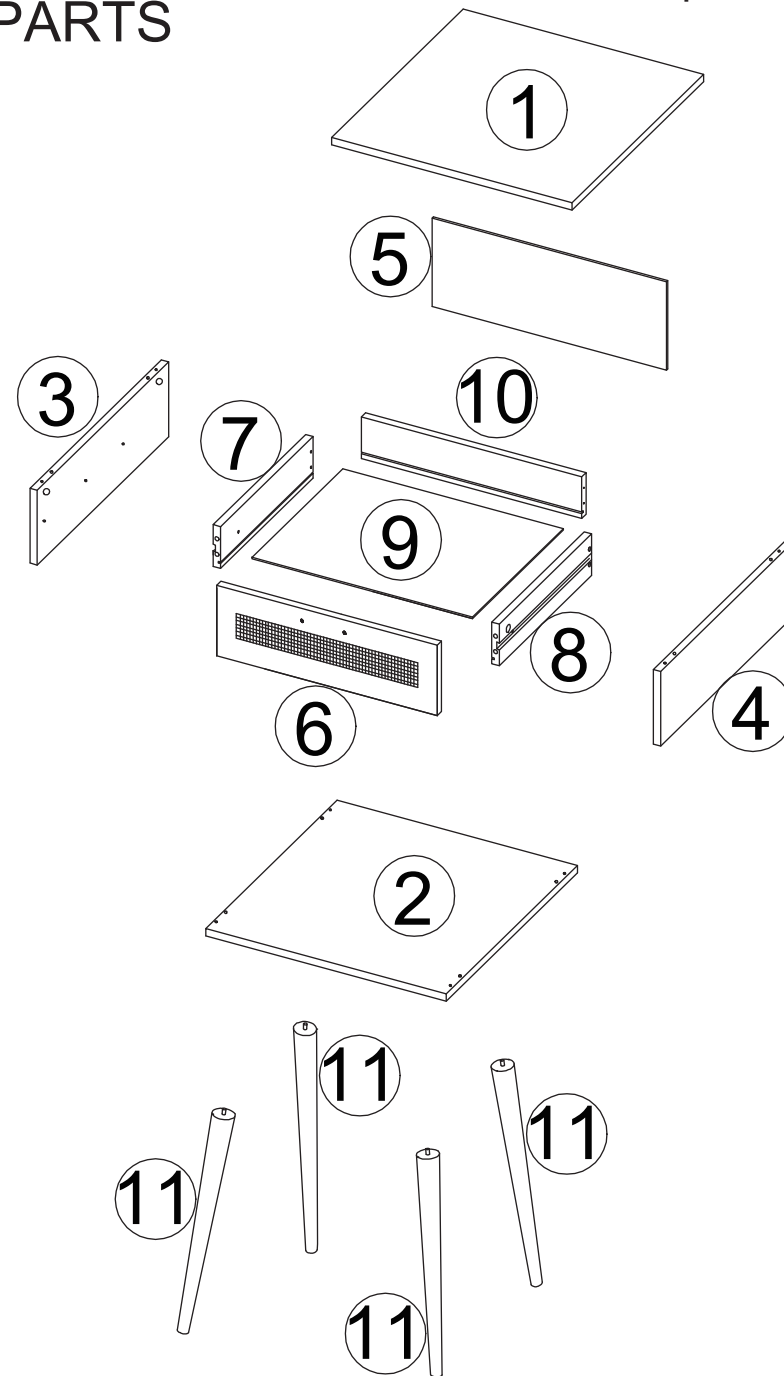

BEDSIDE TABLE

MODEL:BT-A5-WD

ASSEMBLY INSTRUCTIONS

Please read instructions carefully before assembly.

Two persons and tools required for assembly

HARDWARE

A	x6	B	x6	C	x10	D	x8	E	x6	F	x2
7x35mm	15x12mm	Ø6x30mm	M4x40mm	M3x12mm							
G	x2	H	x1	I	x21	J	x2	K	x4	L	x4
M4x10mm		M4x12mm	M4x18mm								
M	x8	N	x1	O	x1	P	x1				
		M4x30mm									

PARTS

Wipe with dry cloths

1

A	x4
	
7x35mm	

2

3

C	x4	B	x4
			
Ø6x30mm		15x12mm	

E	x6	F	x2
			
M3x12mm			

4

C	x4	D	x4
			
Ø6x30mm		M4x40mm	

6

K	x4
	

5

H	x1	L	x4	I	x21
					
				M4x12mm	

7

	
	
	
M	x8
	

8

A	x2	B	x2	C	x2	D	x4	N	x1	J	x2
											
7x35mm		15x12mm		Ø6x30mm		M4x40mm				M4x18mm	

9

Screw from the inside of the drawers

G	x2
	
M4x10mm	

10

Pre-drill hole in wall

O	x1	P	x1
			
M4x30mm			