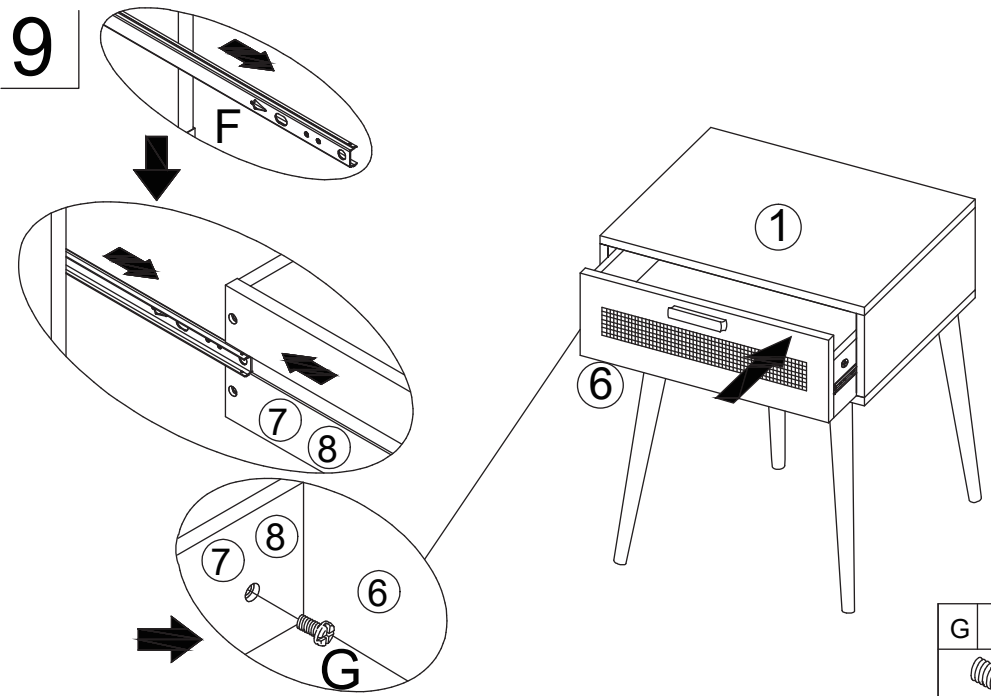

BEDSIDE TABLE

MODEL:BT-A5-WD

ASSEMBLY INSTRUCTIONS

Please read instructions carefully before assembly.

Two persons and tools required for assembly

HARDWARE

A	x6	B	x6	C	x10	D	x8	E	x6	F	x2
7x35mm	15x12mm	Ø6x30mm	M4x40mm	M3x12mm							
G	x2	H	x1	I	x21	J	x2	K	x4	L	x4
M4x10mm		M4x12mm	M4x18mm								
M	x8	N	x1	O	x1	P	x1				
		M4x30mm									

PARTS

Wipe with dry cloths

1

A	x4
	
7x35mm	

2

3

C	x4	B	x4
			
Ø6x30mm		15x12mm	

E	x6	F	x2
			
M3x12mm			

4

C	x4	D	x4
			
Ø6x30mm		M4x40mm	

6

K	x4
	

5

H	x1	L	x4	I	x21
					
				M4x12mm	

7

	
	
	
M	x8
	

8

A	x2	B	x2	C	x2	D	x4	N	x1	J	x2
											
7x35mm		15x12mm		Ø6x30mm		M4x40mm				M4x18mm	

9

Screw from the inside of the drawers

G	x2
	
M4x10mm	

10

Pre-drill hole in wall

O	x1	P	x1
			
M4x30mm			