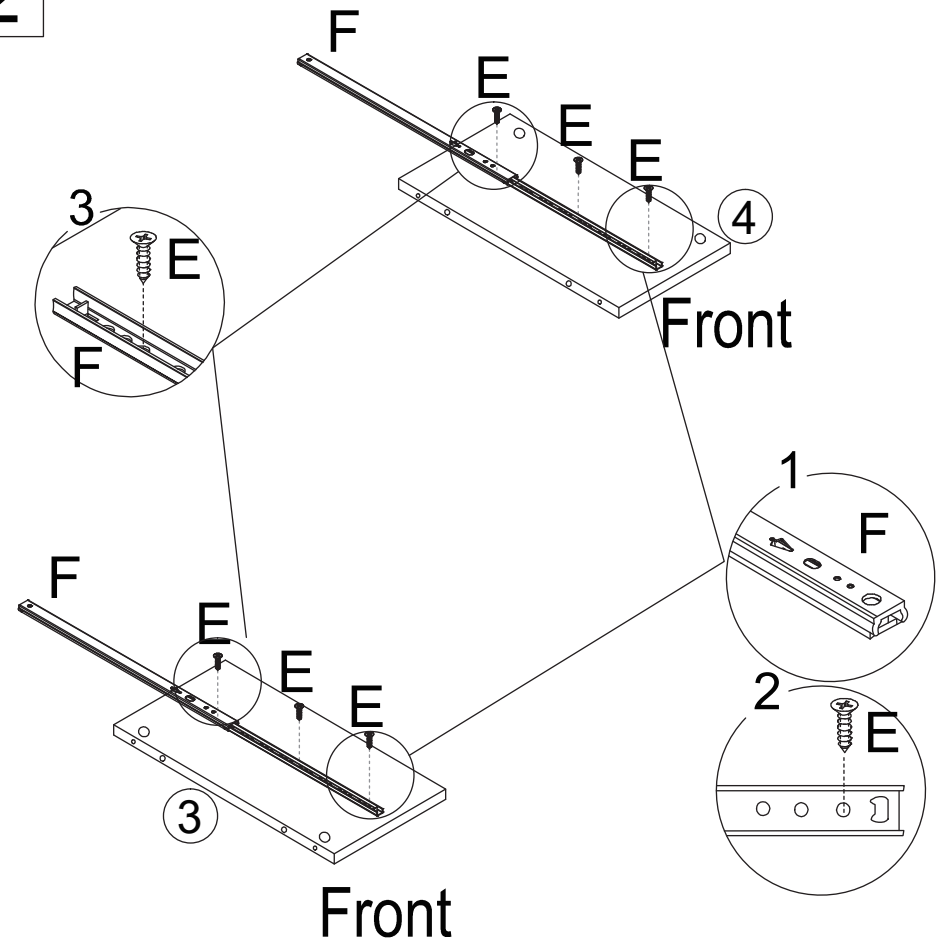

BEDSIDE TABLE

MODEL:BT-A5-WD

ASSEMBLY INSTRUCTIONS

Please read instructions carefully before assembly.

Two persons and tools required for assembly

HARDWARE

A	x6	B	x6	C	x10	D	x8	E	x6	F	x2
7x35mm	15x12mm	Ø6x30mm	M4x40mm	M3x12mm							
G	x2	H	x1	I	x21	J	x2	K	x4	L	x4
M4x10mm		M4x12mm	M4x18mm								
M	x8	N	x1	O	x1	P	x1				
		M4x30mm									

PARTS

Wipe with dry cloths

1

A	x4
	
7x35mm	

2

3

C	x4	B	x4
			
Ø6x30mm		15x12mm	

E	x6	F	x2
			
M3x12mm			

4

C	x4	D	x4
			
Ø6x30mm		M4x40mm	

6

K	x4
	

5

H	x1	L	x4	I	x21
					
				M4x12mm	

7

	
	
	
M	x8
	

8

A	x2	B	x2	C	x2	D	x4	N	x1	J	x2
											
7x35mm		15x12mm		Ø6x30mm		M4x40mm				M4x18mm	

9

Screw from the inside of the drawers

G	x2
	
M4x10mm	

10

Pre-drill hole in wall

O	x1	P	x1
			
M4x30mm			