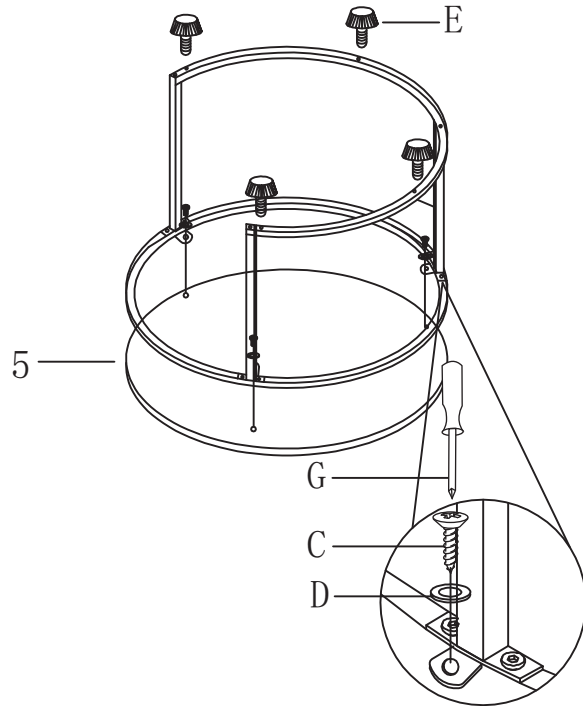

COFFEE TABLE

MODEL:CTB-S2-7050

Version:2.0

ASSEMBLY INSTRUCTIONS

Please read instructions carefully before assembly

1

2

3

NO.	1	2	3	4	A	B	C	D	E	F	G
FIGURE											
SIZE					M6*30	M6*16	M5*14				
QTY	1	1	1	3	3	6	3	9	4	1	1

4

5

6

NO.	5	6	7	8	A	B	C	D	E	F	G
FIGURE											
SIZE					M6*30	M6*16	M5*14				
QTY	1	1	1	3	3	6	3	9	4	1	1