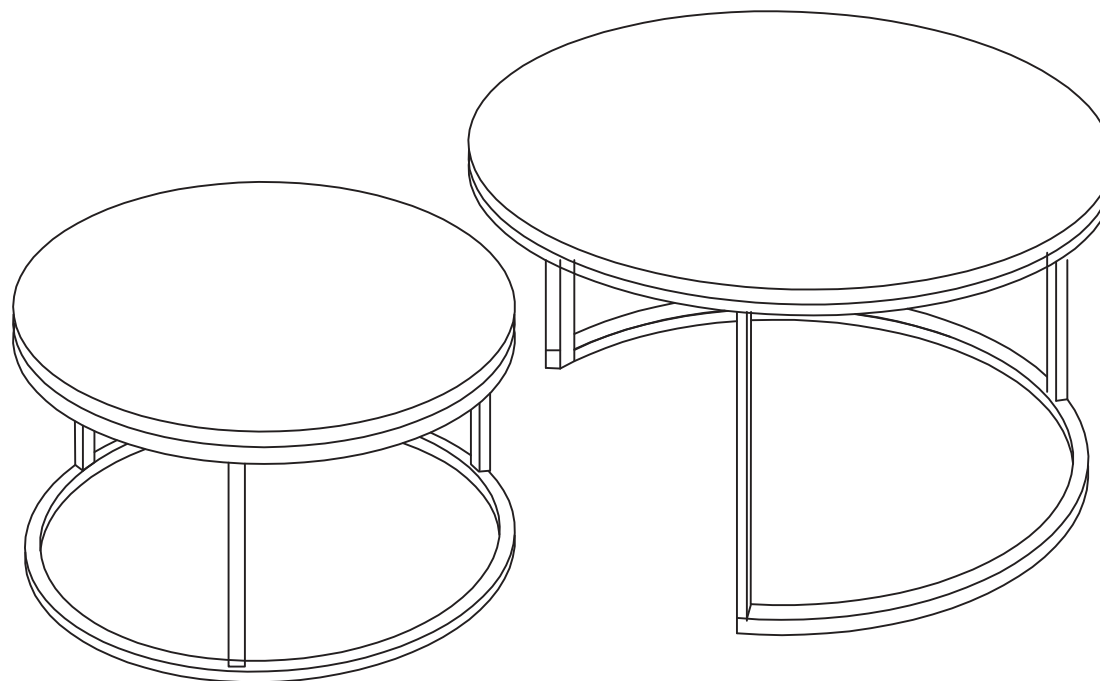

COFFEE TABLE

MODEL:CTB-S2-7050

Version:2.0

ASSEMBLY INSTRUCTIONS

Please read instructions carefully before assembly

1

2

3

NO.	1	2	3	4	A	B	C	D	E	F	G
FIGURE											
SIZE					M6*30	M6*16	M5*14				
QTY	1	1	1	3	3	6	3	9	4	1	1

4

5

6

NO.	5	6	7	8	A	B	C	D	E	F	G
FIGURE											
SIZE					M6*30	M6*16	M5*14				
QTY	1	1	1	3	3	6	3	9	4	1	1