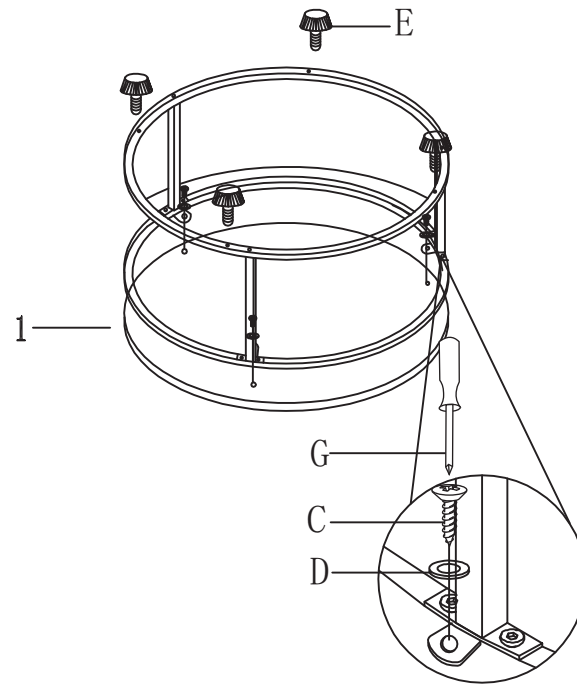

COFFEE TABLE

MODEL:CTB-S2-7050

Version:2.0

ASSEMBLY INSTRUCTIONS

Please read instructions carefully before assembly

1

2

3

NO.	1	2	3	4	A	B	C	D	E	F	G
FIGURE											
SIZE					M6*30	M6*16	M5*14				
QTY	1	1	1	3	3	6	3	9	4	1	1

4

5

6

NO.	5	6	7	8	A	B	C	D	E	F	G
FIGURE											
SIZE					M6*30	M6*16	M5*14				
QTY	1	1	1	3	3	6	3	9	4	1	1