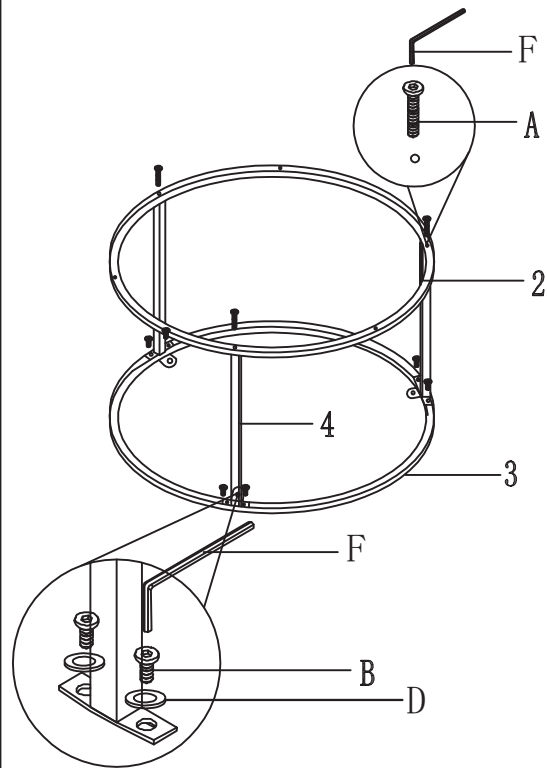

COFFEE TABLE

MODEL:CTB-S2-7050

Version:2.0

ASSEMBLY INSTRUCTIONS

Please read instructions carefully before assembly

1

2

3

NO.	1	2	3	4	A	B	C	D	E	F	G
FIGURE											
SIZE					M6*30	M6*16	M5*14				
QTY	1	1	1	3	3	6	3	9	4	1	1

4

5

6

NO.	5	6	7	8	A	B	C	D	E	F	G
FIGURE											
SIZE					M6*30	M6*16	M5*14				
QTY	1	1	1	3	3	6	3	9	4	1	1