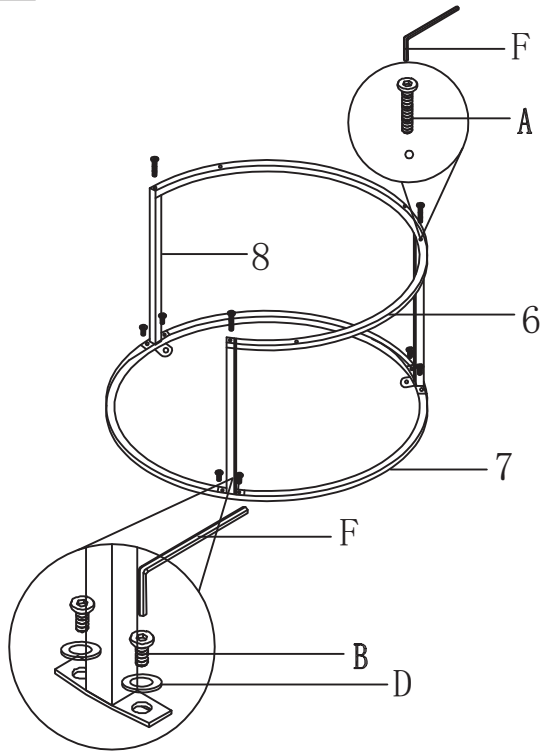

COFFEE TABLE

MODEL:CTB-S2-7050

Version:2.0

ASSEMBLY INSTRUCTIONS

Please read instructions carefully before assembly

1

2

3

NO.	1	2	3	4	A	B	C	D	E	F	G
FIGURE											
SIZE					M6*30	M6*16	M5*14				
QTY	1	1	1	3	3	6	3	9	4	1	1

4

5

6

NO.	5	6	7	8	A	B	C	D	E	F	G
FIGURE											
SIZE					M6*30	M6*16	M5*14				
QTY	1	1	1	3	3	6	3	9	4	1	1