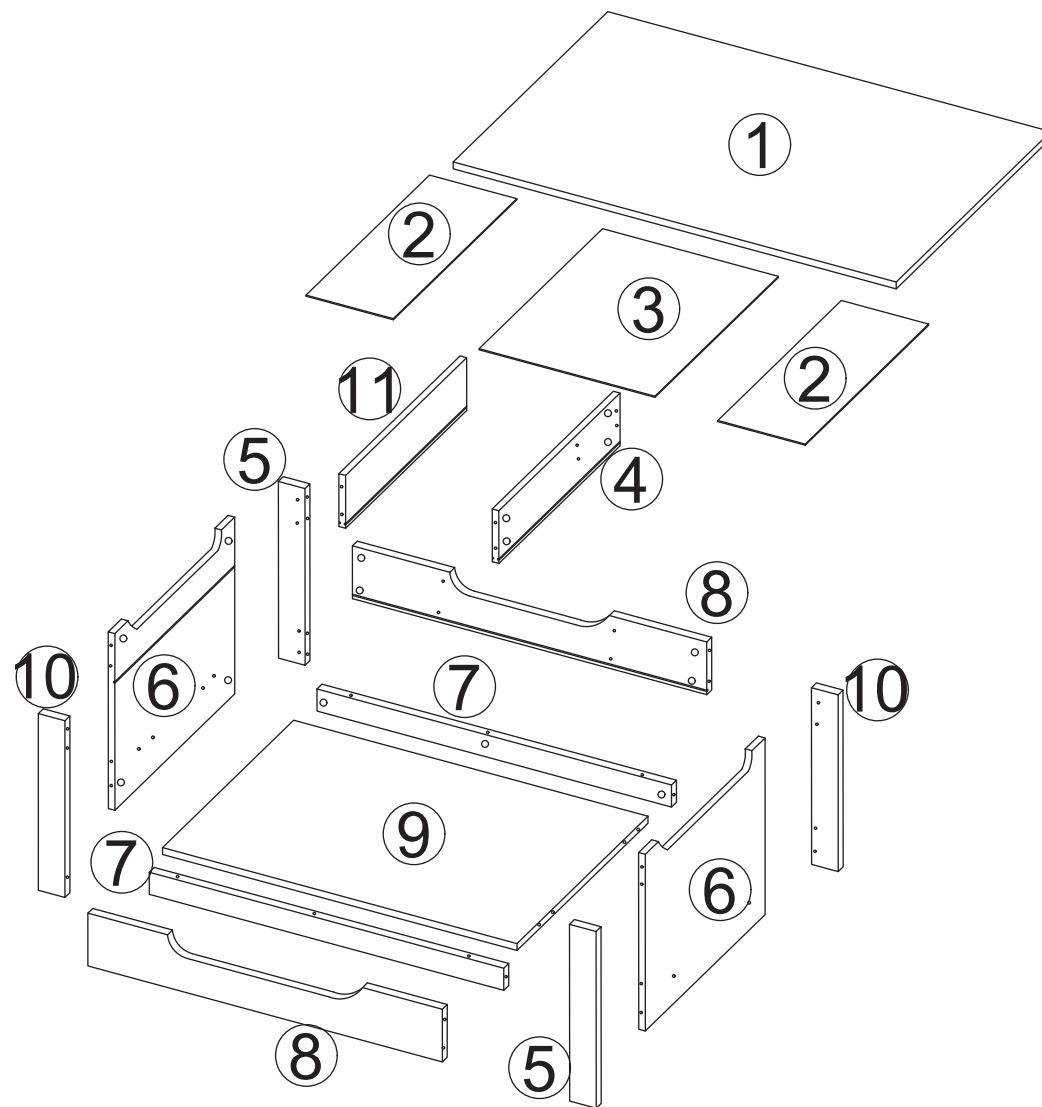

# COFFEE TABLE

MODEL:CTB-SUP-WHWD

Two persons and tools required for assembly

### HARDWARE

A	x30	B	x30	C	x16	D	X4	E	x16	F	x4
											
7x35mm		15x12mm		Ø6x30mm		M4x40mm		M4x14mm			
G	x4	H	x1	I	x1	J	x4				
											

## PARTS

1

E	x8	H	x1	I	x1
					
M4x14mm					

2

A	x10
	
7x35mm	

3

C	x4	A	x20
			
Ø6x30mm		7x35mm	

x2

C	x8
<p>Ø6x30mm</p>	

10

9

x2

B	x8
<p>15x12mm</p>	

Assemble 2 sets

11

B	x4
<p>15x12mm</p>	