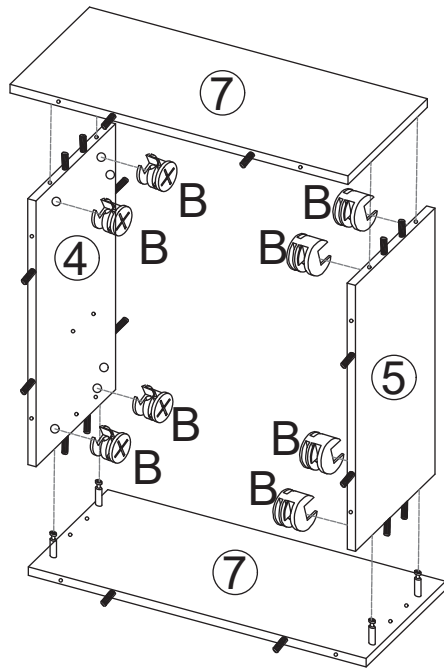

COFFEE TABLE

MODEL:CTB-PUK-WD

Two persons and tools required for assembly

ASSEMBLY INSTRUCTIONS

Please read instructions carefully before assembly.

HARDWARE

A	x12	B	x12	C	x26	D	x10	E	x36	F	x4
											
7x35mm		15x12mm		Ø6x30mm		M4x40mm		M4x14mm			
G	x4	H	x1	I	x1						
											

PARTS

1

E	x8	H	x1	I	x1
					
M4x14mm					

2

A	x12
	
7x35mm	

3

C	x18
	
Ø6x30mm	

4

B x8

15x12mm

6

5

C x8

Ø6x30mm

7

D x10

M4x40mm

8

B x4

15x12mm

10

E x8

M4x14mm

9