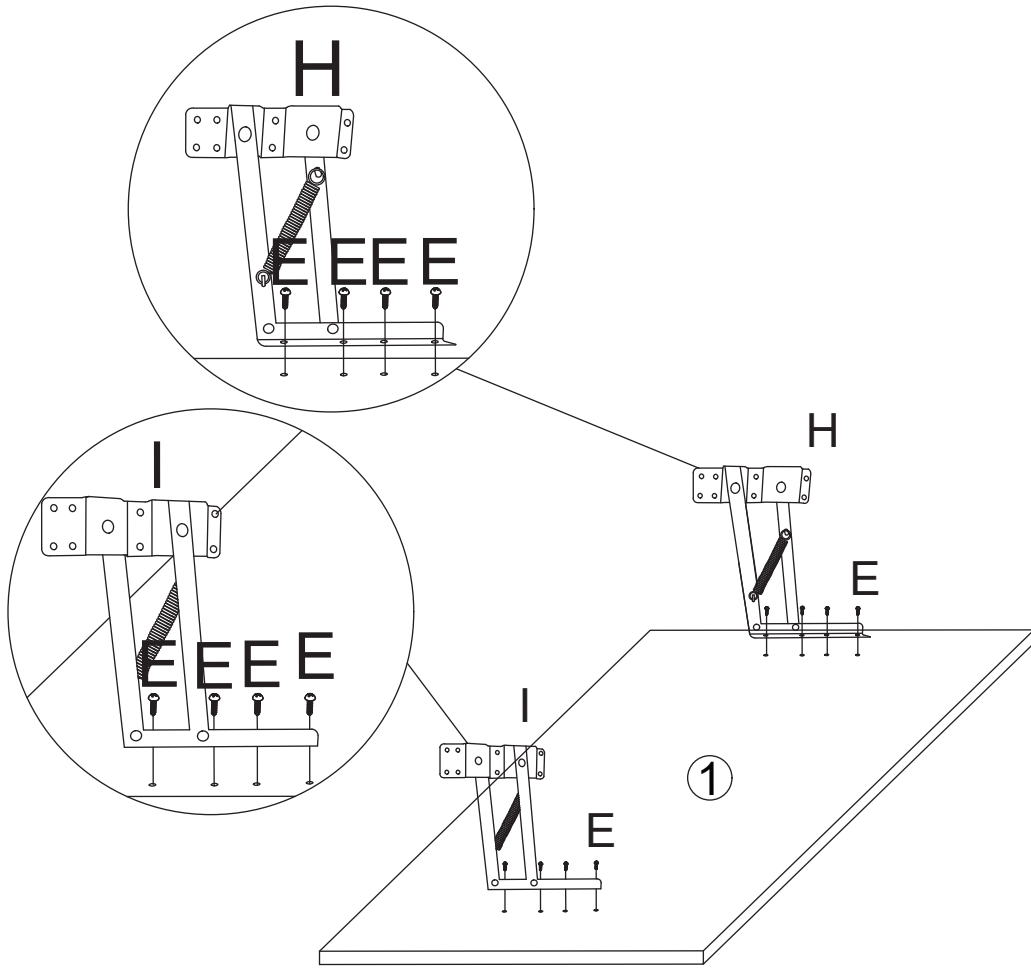

COFFEE TABLE

MODEL:CTB-PUK-WD

Two persons and tools required for assembly

ASSEMBLY INSTRUCTIONS

Please read instructions carefully before assembly.

HARDWARE

A	x12	B	x12	C	x26	D	x10	E	x36	F	x4
											
7x35mm		15x12mm		Ø6x30mm		M4x40mm		M4x14mm			
G	x4	H	x1	I	x1						
											

PARTS

1

E	x8	H	x1	I	x1
					
M4x14mm					

2

A	x12
	
7x35mm	

3

C	x18
	
Ø6x30mm	

4

B x8

15x12mm

6

5

C x8

Ø6x30mm

7

D x10

M4x40mm

8

B x4

15x12mm

10

E x8

M4x14mm

9