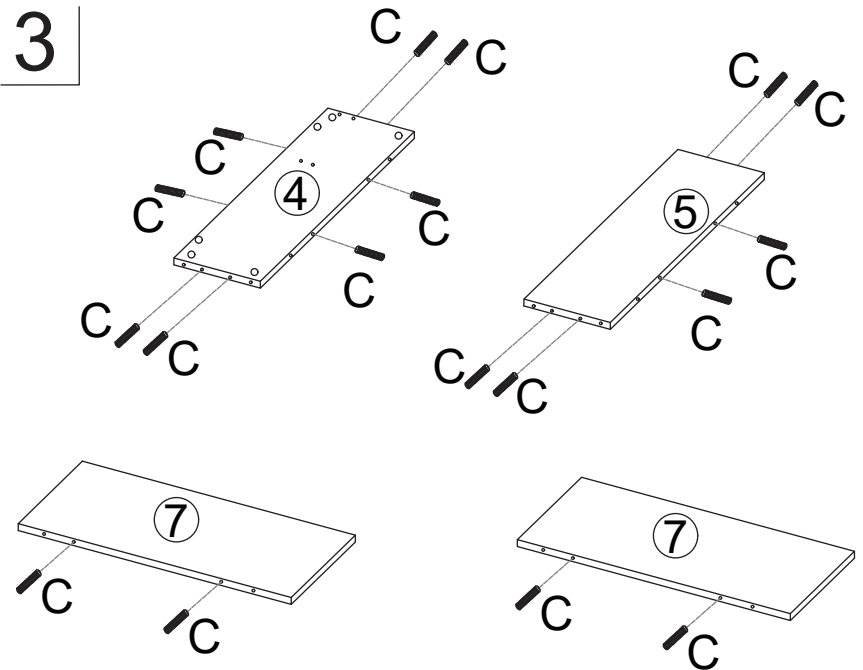

COFFEE TABLE

MODEL:CTB-PUK-WD

Two persons and tools required for assembly

ASSEMBLY INSTRUCTIONS

Please read instructions carefully before assembly.

HARDWARE

A	x12	B	x12	C	x26	D	x10	E	x36	F	x4
											
7x35mm		15x12mm		Ø6x30mm		M4x40mm		M4x14mm			
G	x4	H	x1	I	x1						
											

PARTS

1

E	x8	H	x1	I	x1
					
M4x14mm					

2

A	x12
	
7x35mm	

3

C	x18
	
Ø6x30mm	

4

B x8

15x12mm

6

5

C x8

Ø6x30mm

7

D x10

M4x40mm

8

B x4

15x12mm

10

E x8

M4x14mm

9