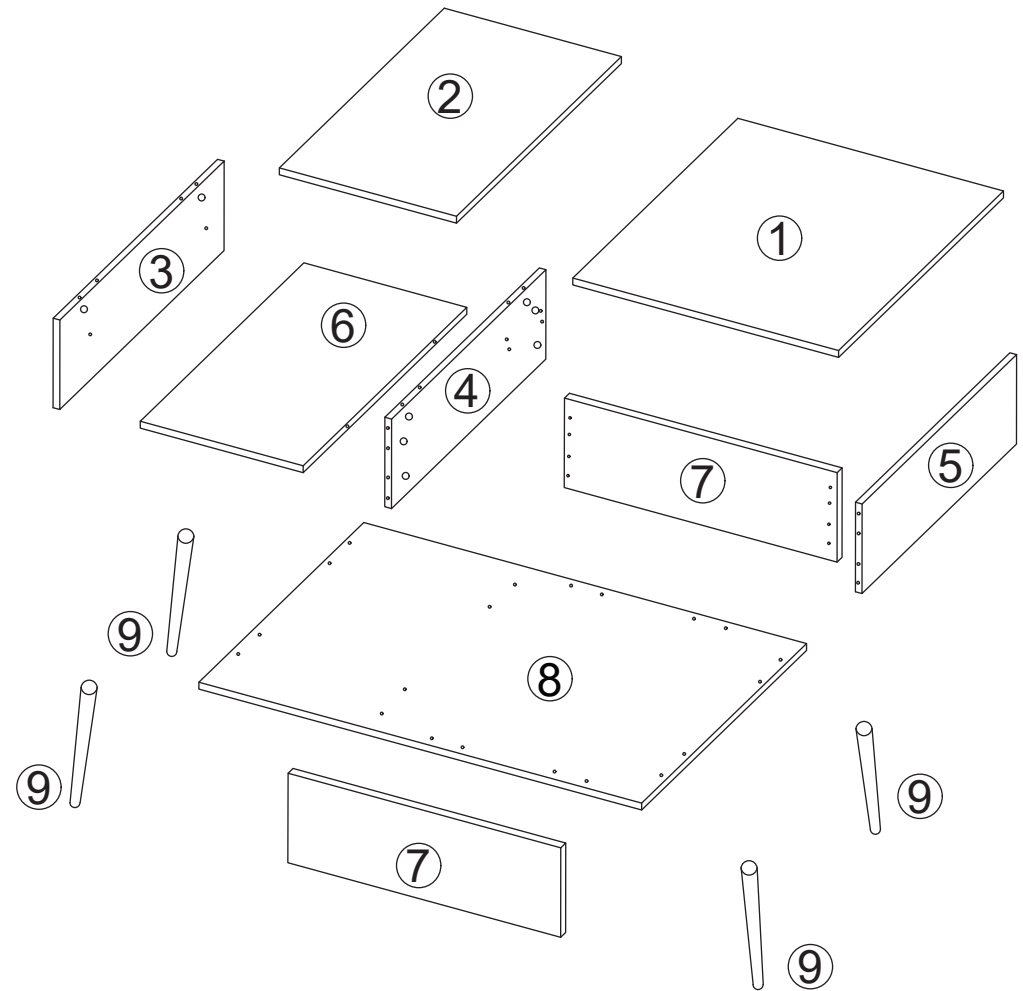

COFFEE TABLE

MODEL:CTB-PUK-WD

Two persons and tools required for assembly

ASSEMBLY INSTRUCTIONS

Please read instructions carefully before assembly.

HARDWARE

A	x12	B	x12	C	x26	D	x10	E	x36	F	x4
											
7x35mm		15x12mm		Ø6x30mm		M4x40mm		M4x14mm			
G	x4	H	x1	I	x1						
											

PARTS

1

E	x8	H	x1	I	x1
					
M4x14mm					

2

A	x12
	
7x35mm	

3

C	x18
	
Ø6x30mm	

4

B x8

15x12mm

6

5

C x8

Ø6x30mm

7

D x10

M4x40mm

8

B x4

15x12mm

10

E x8

M4x14mm

9