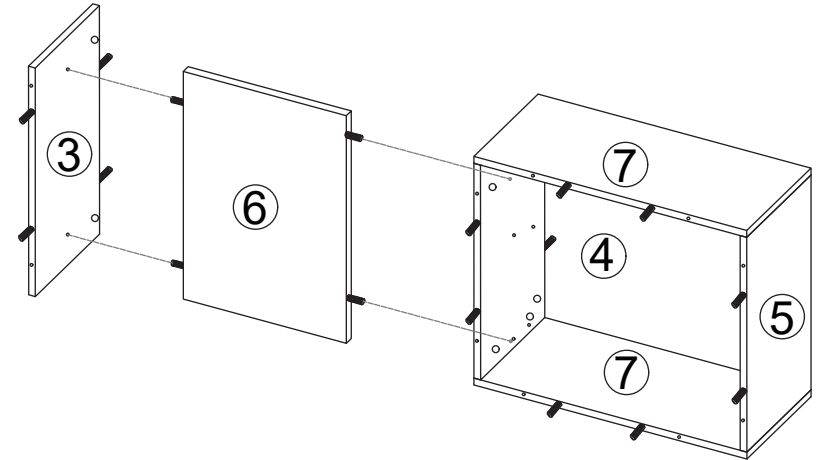

COFFEE TABLE

MODEL:CTB-PUK-WD

Two persons and tools required for assembly

ASSEMBLY INSTRUCTIONS

Please read instructions carefully before assembly.

HARDWARE

A	x12	B	x12	C	x26	D	x10	E	x36	F	x4
											
7x35mm		15x12mm		Ø6x30mm		M4x40mm		M4x14mm			
G	x4	H	x1	I	x1						
											

PARTS

1

E	x8	H	x1	I	x1
					
M4x14mm					

2

A	x12
	
7x35mm	

3

C	x18
	
Ø6x30mm	

4

B x8

15x12mm

6

5

C x8

Ø6x30mm

7

D x10