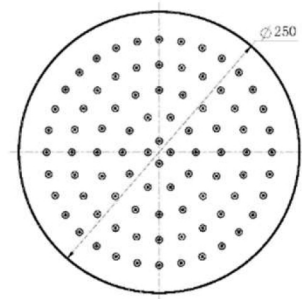

SPECIFICATIONS

Available in

Chrome

Matt Black

Brushed Nickel

Brushed Bronze