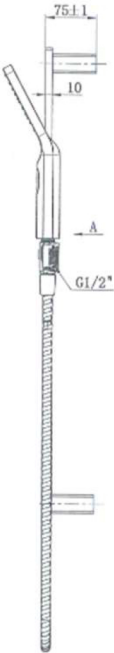

# SPECIFICATIONS

Available in

Chrome

Matt Black

Silver Nickel

Brushed Bronze