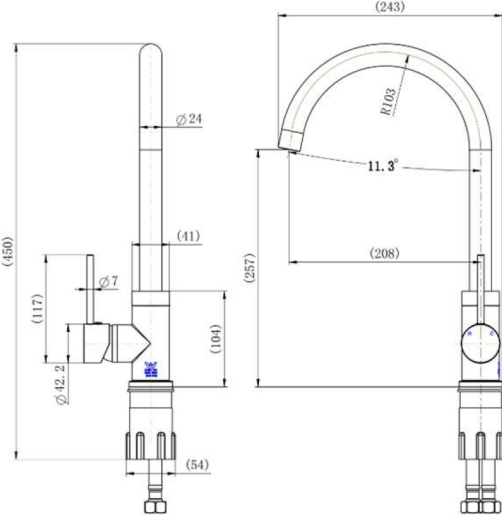

# SPECIFICATIONS

Available in

Chrome

Matt Black

Silver Nickel

Brushed Bronze