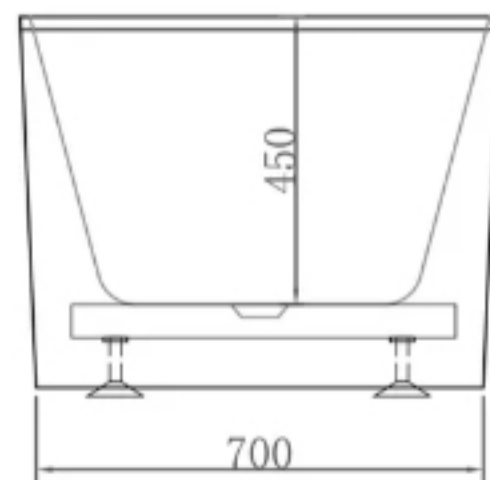

Top View

Front View

Side View

Product Desc: Freestanding bathtub

Product size: 1500*750*580mm

attica
australia