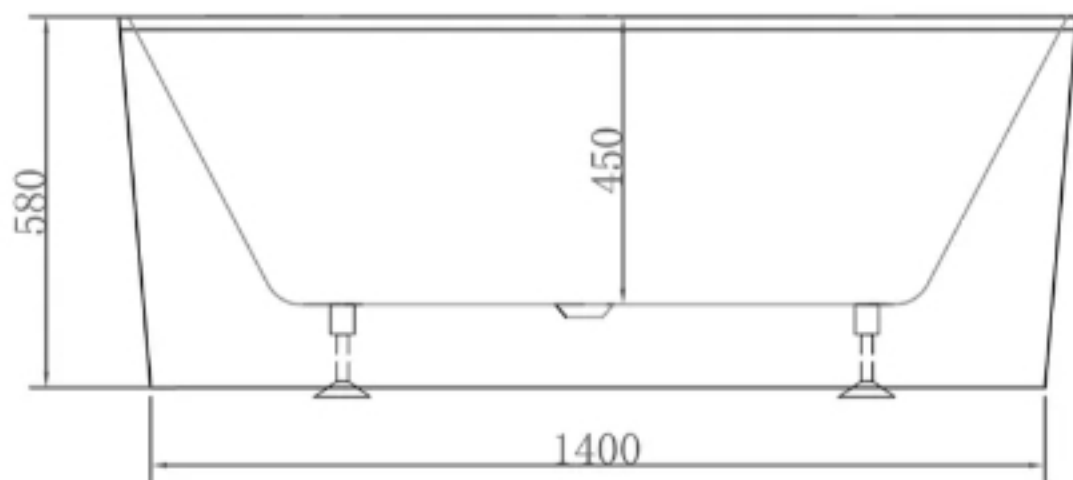

Top View

Front View

Side View

Product Desc: Freestanding bathtub

Product size: 1500*750*580mm

attica
australia