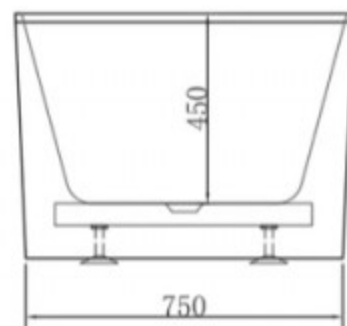

Top View

Front View

Side View

Product Desc: Freestanding bathtub

Product size: 1700\*800\*580mm

**attica**  
australia