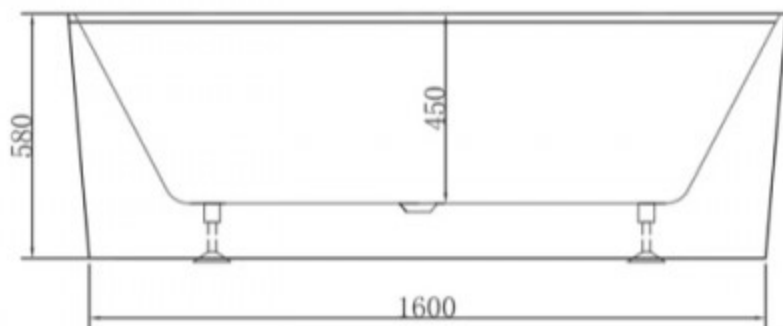

Top View

Front View

Side View

Product Desc: Freestanding bathtub

Product size: 1700\*800\*580mm

**attica**  
australia