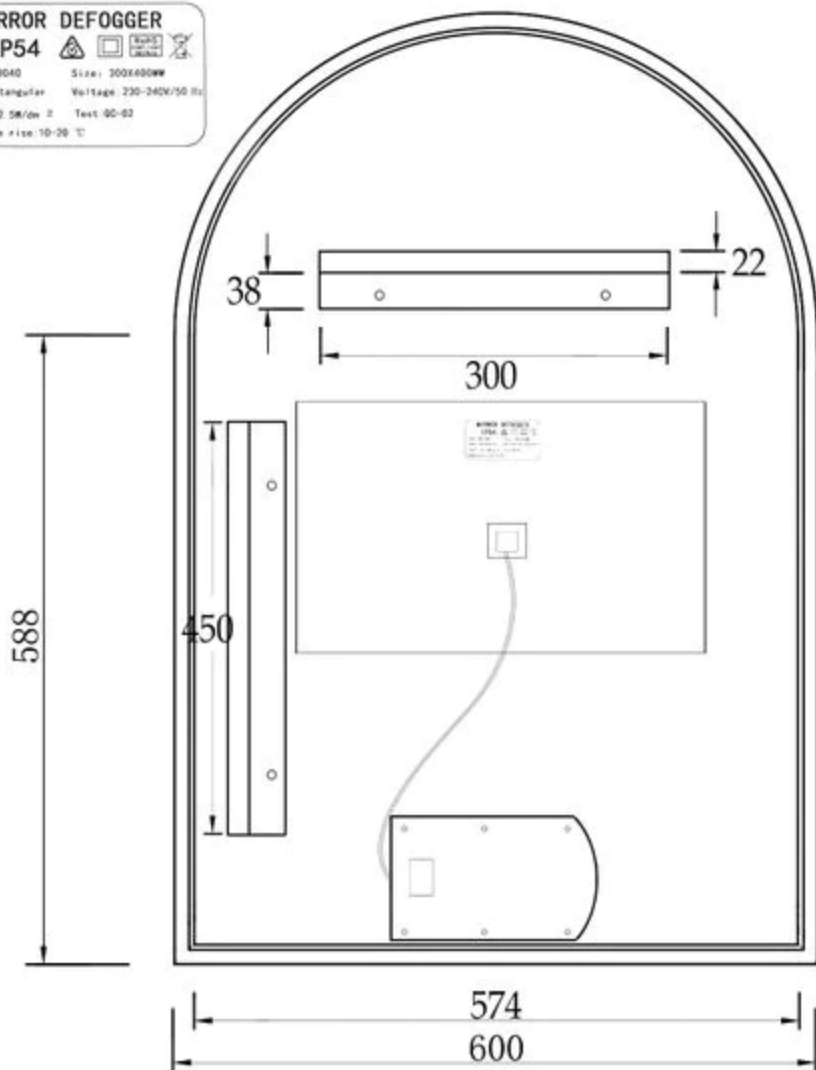

MIRROR DEFOGGER

IP54

Code: L3W-3040

Size: 300x600mm

Shape: Rectangular Voltage: 230-240V/50 Hz

Temperature rise: 10-20 °C

BACK VIEW