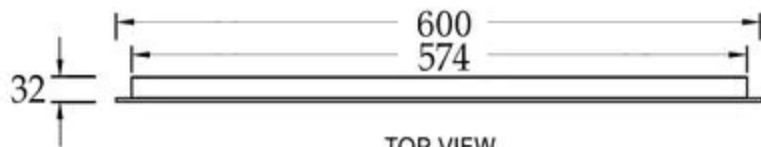

MIRROR DEFOGGER

IP54

Code: L3W-3040

Size: 300x600mm

Shape: Rectangular Voltage: 230-240V/50 Hz

Temperature rise: 10-20 °C

TOP VIEW