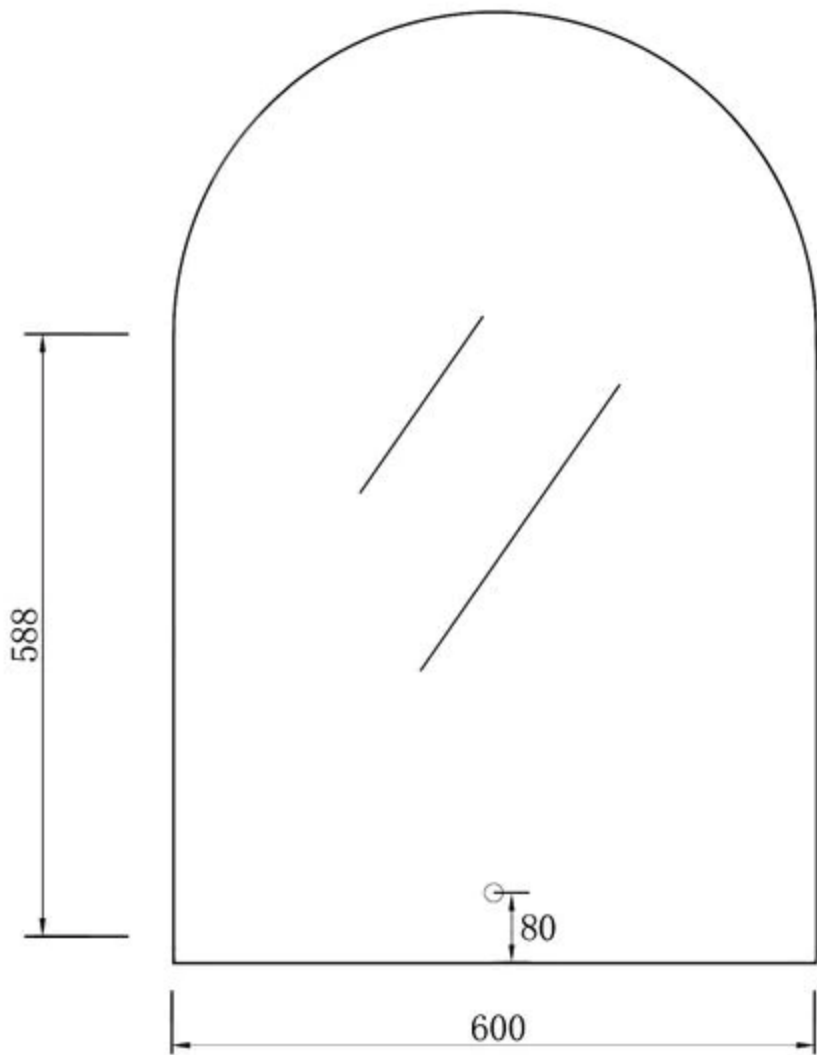

**MIRROR DEFOGGER****IP54**

Code: L3W-3040

Size: 300x600mm

Shape: Rectangular Voltage: 230-240V/50 Hz

Input: &lt;math&gt;I&lt;/math&gt;: 2.5A/2 Test: 90-92

Temperature rise: 10-20 °C

BACK VIEW

SIDE VIEW

TOP VIEW

FRONT VIEW

SIDE VIEW

TOP VIEW