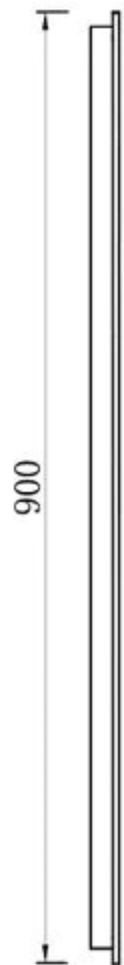

**MIRROR DEFOGGER****IP54**

Code: L3W-3040

Size: 300x600mm

Shape: Rectangular Voltage: 230-240V/50 Hz

Input: &lt;math&gt;I&lt;/math&gt;: 2.5A/2 Test: 90-92

Temperature rise: 10-20 °C

BACK VIEW

SIDE VIEW

TOP VIEW

FRONT VIEW

SIDE VIEW

TOP VIEW