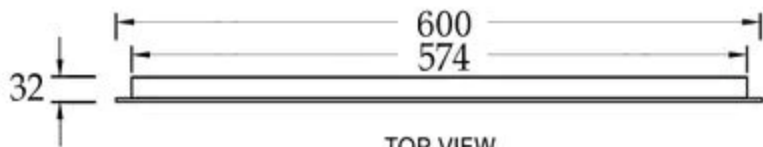

**MIRROR DEFOGGER****IP54**

Code: L3W-3040

Size: 300x600mm

Shape: Rectangular Voltage: 230-240V/50 Hz

Input: &lt;math&gt;I&lt;/math&gt;: 2.5A/2 Test: 90-92

Temperature rise: 10-20 °C

BACK VIEW

SIDE VIEW

TOP VIEW

FRONT VIEW

SIDE VIEW

TOP VIEW