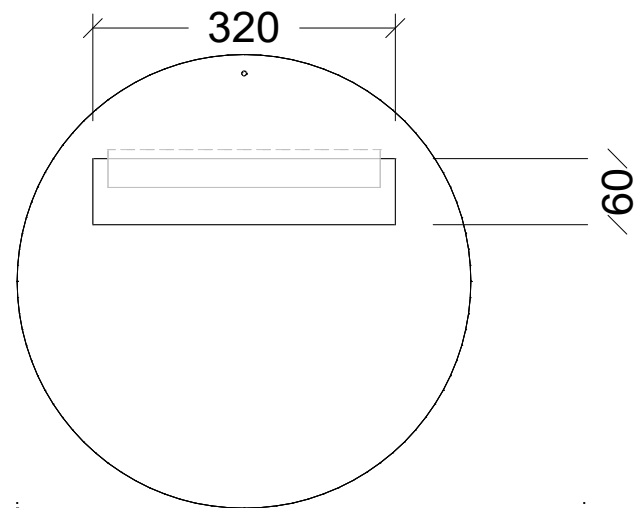

Range	Oxford Mirror
Mount	Wall Hung
Size	480w x 480H
SKU	OXF-M-480-480

#### NOTES

Revision 02

Date 20/05/25

DIMENSIONS SHOWN ARE IN MILLIMETERS, ARE NOMINAL ONLY AND SUBJECT TO CHANGE AT ANY TIME.

DO NOT SCALE DRAWINGS. INSTALLER TO CONFIRM ALL DIMENSIONS ON-SITE PRIOR TO INSTALL.

SIZE VARIATION (+/- 3%) IS TO BE EXPECTED ON CERAMIC TOPS. E&OE.

Copyright ©

BACKING BOARD

22

6

16