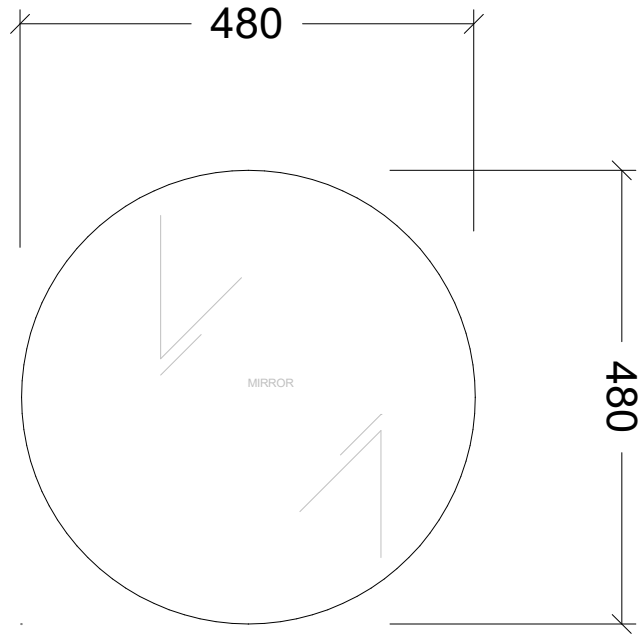

Range	Oxford Mirror
Mount	Wall Hung
Size	480w x 480H
SKU	OXF-M-480-480

#### NOTES

Revision 02

Date 20/05/25

DIMENSIONS SHOWN ARE IN MILLIMETERS, ARE NOMINAL ONLY AND SUBJECT TO CHANGE AT ANY TIME.

DO NOT SCALE DRAWINGS. INSTALLER TO CONFIRM ALL DIMENSIONS ON-SITE PRIOR TO INSTALL.

SIZE VARIATION (+/- 3%) IS TO BE EXPECTED ON CERAMIC TOPS. E&OE.

Copyright ©

BACKING BOARD

22

6

16