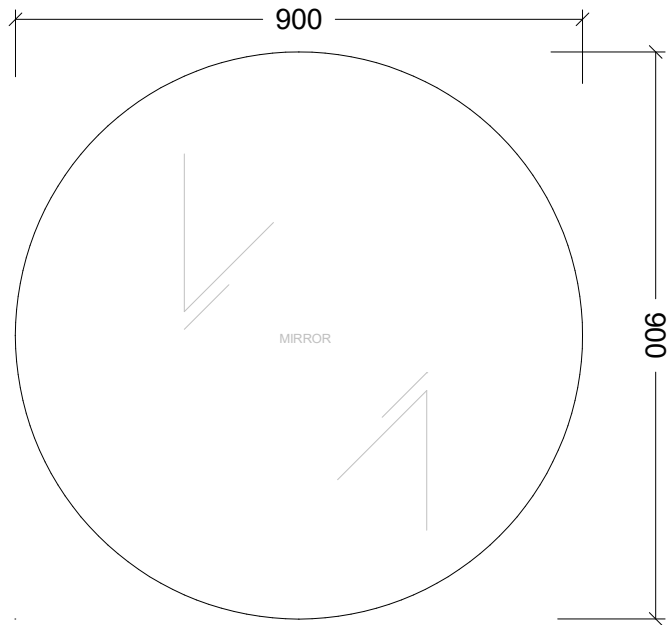

Range	Oxford Mirror
Mount	Wall Hung
Size	900W x 900H
SKU	OXF-M-900-900

NOTES

Revision 02

Date 20/05/25

DIMENSIONS SHOWN ARE IN MILLIMETERS, ARE NOMINAL ONLY AND SUBJECT TO CHANGE AT ANY TIME.

DO NOT SCALE DRAWINGS. INSTALLER TO CONFIRM ALL DIMENSIONS ON-SITE PRIOR TO INSTALL.

SIZE VARIATION (+/- 3%) IS TO BE EXPECTED ON CERAMIC TOPS. E&OE.

Copyright ©

Timberline

22 Myrtle Drive, Armidale NSW 2350
www.timberline.com.au
02 6773 8500

BACKING BOARD