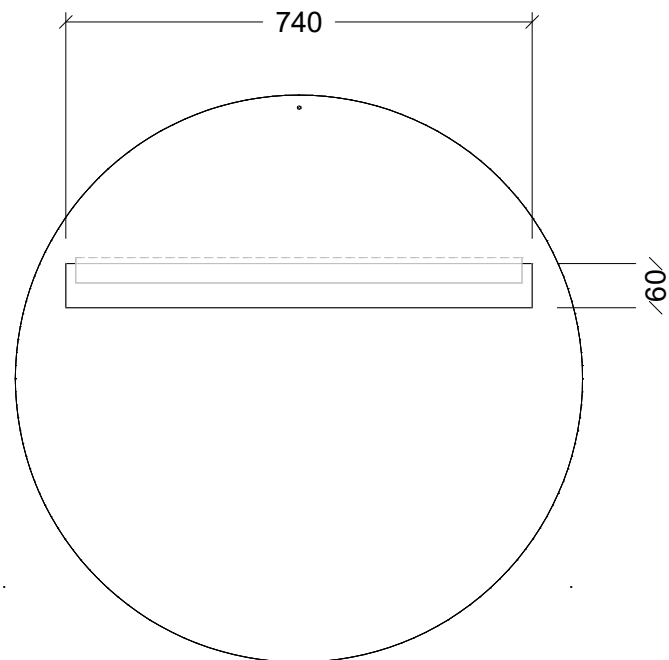

Range	Oxford Mirror
Mount	Wall Hung
Size	900W x 900H
SKU	OXF-M-900-900

NOTES

Revision 02

Date 20/05/25

DIMENSIONS SHOWN ARE IN MILLIMETERS, ARE NOMINAL ONLY AND SUBJECT TO CHANGE AT ANY TIME.

DO NOT SCALE DRAWINGS. INSTALLER TO CONFIRM ALL DIMENSIONS ON-SITE PRIOR TO INSTALL.

SIZE VARIATION (+/- 3%) IS TO BE EXPECTED ON CERAMIC TOPS. E&OE.

Copyright ©

Timberline

22 Myrtle Drive, Armidale NSW 2350
www.timberline.com.au
02 6773 8500

BACKING BOARD