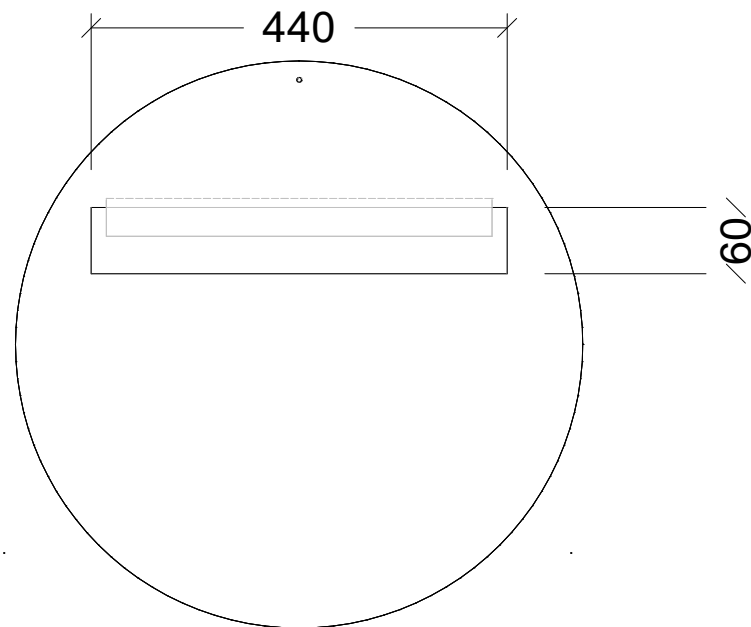

Range	Oxford Mirror
Mount	Wall Hung
Size	600W x 600H
SKU	OXF-M-600-600

NOTES

Revision	02
Date	20/05/25

DIMENSIONS SHOWN ARE IN MILLIMETERS, ARE NOMINAL ONLY AND SUBJECT TO CHANGE AT ANY TIME.
DO NOT SCALE DRAWINGS. INSTALLER TO CONFIRM ALL DIMENSIONS ON-SITE PRIOR TO INSTALL.
SIZE VARIATION (+/- 3%) IS TO BE EXPECTED ON CERAMIC TOPS.
E&OE.

Copyright ©

Timberline

22 Myrtle Drive, Armidale NSW 2350
www.timberline.com.au
02 6773 8500

BACKING BOARD

22

6 16