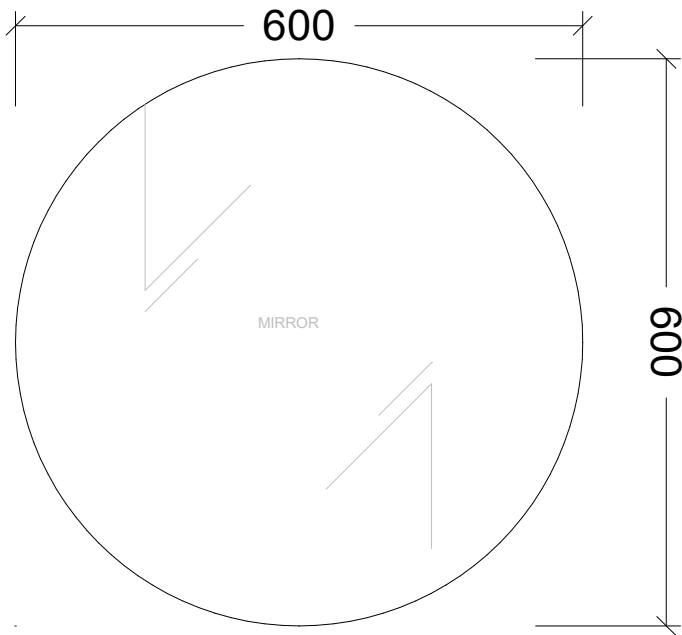

Range	Oxford Mirror
Mount	Wall Hung
Size	600W x 600H
SKU	OXF-M-600-600

NOTES

Revision	02
Date	20/05/25

DIMENSIONS SHOWN ARE IN MILLIMETERS, ARE NOMINAL ONLY AND SUBJECT TO CHANGE AT ANY TIME.
DO NOT SCALE DRAWINGS. INSTALLER TO CONFIRM ALL DIMENSIONS ON-SITE PRIOR TO INSTALL.
SIZE VARIATION (+/- 3%) IS TO BE EXPECTED ON CERAMIC TOPS.
E&OE.

Copyright ©

Timberline

22 Myrtle Drive, Armidale NSW 2350
www.timberline.com.au
02 6773 8500

BACKING BOARD

22

6 16