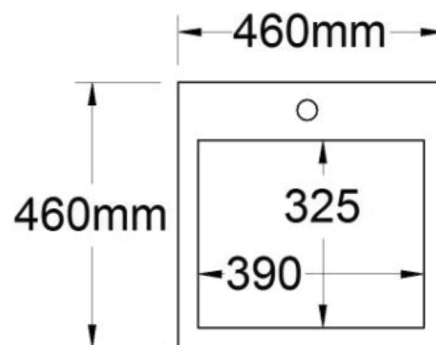

Specification Sheet

Cove

460mm Grand Basin

1 Taphole CGR460C1

Codes 3 Taphole CGR460C3

0 Taphole CGR460C0

Colour White Gloss

Basin

↑ CGR460C1

Top View

Side View