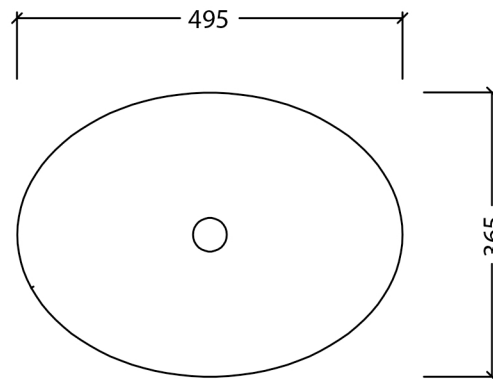

Specification Sheet

Coast Oval Inset

495 x 365 x 55mm Basin

Code 0 Taphole COV495C0

Colour White Gloss

Basin

Top View

Side View