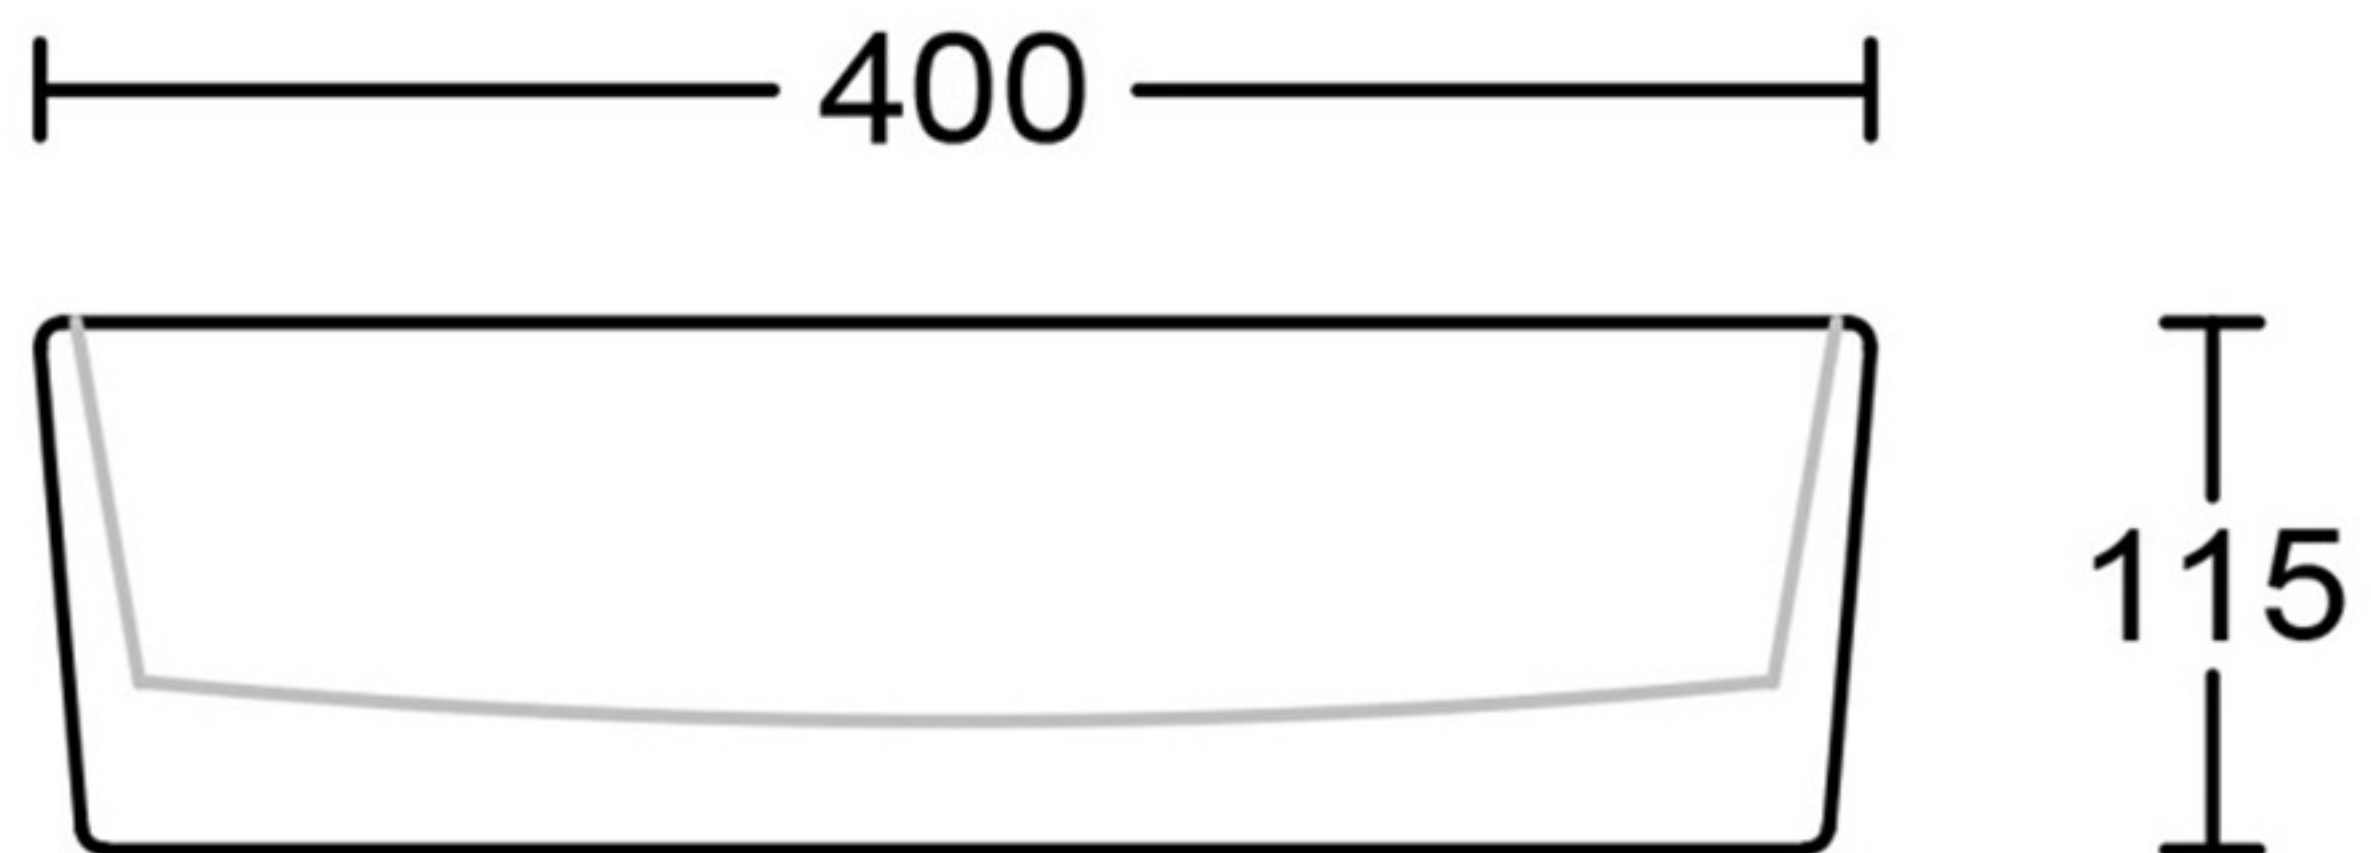

Top View

80mm Bowl Depth

End View