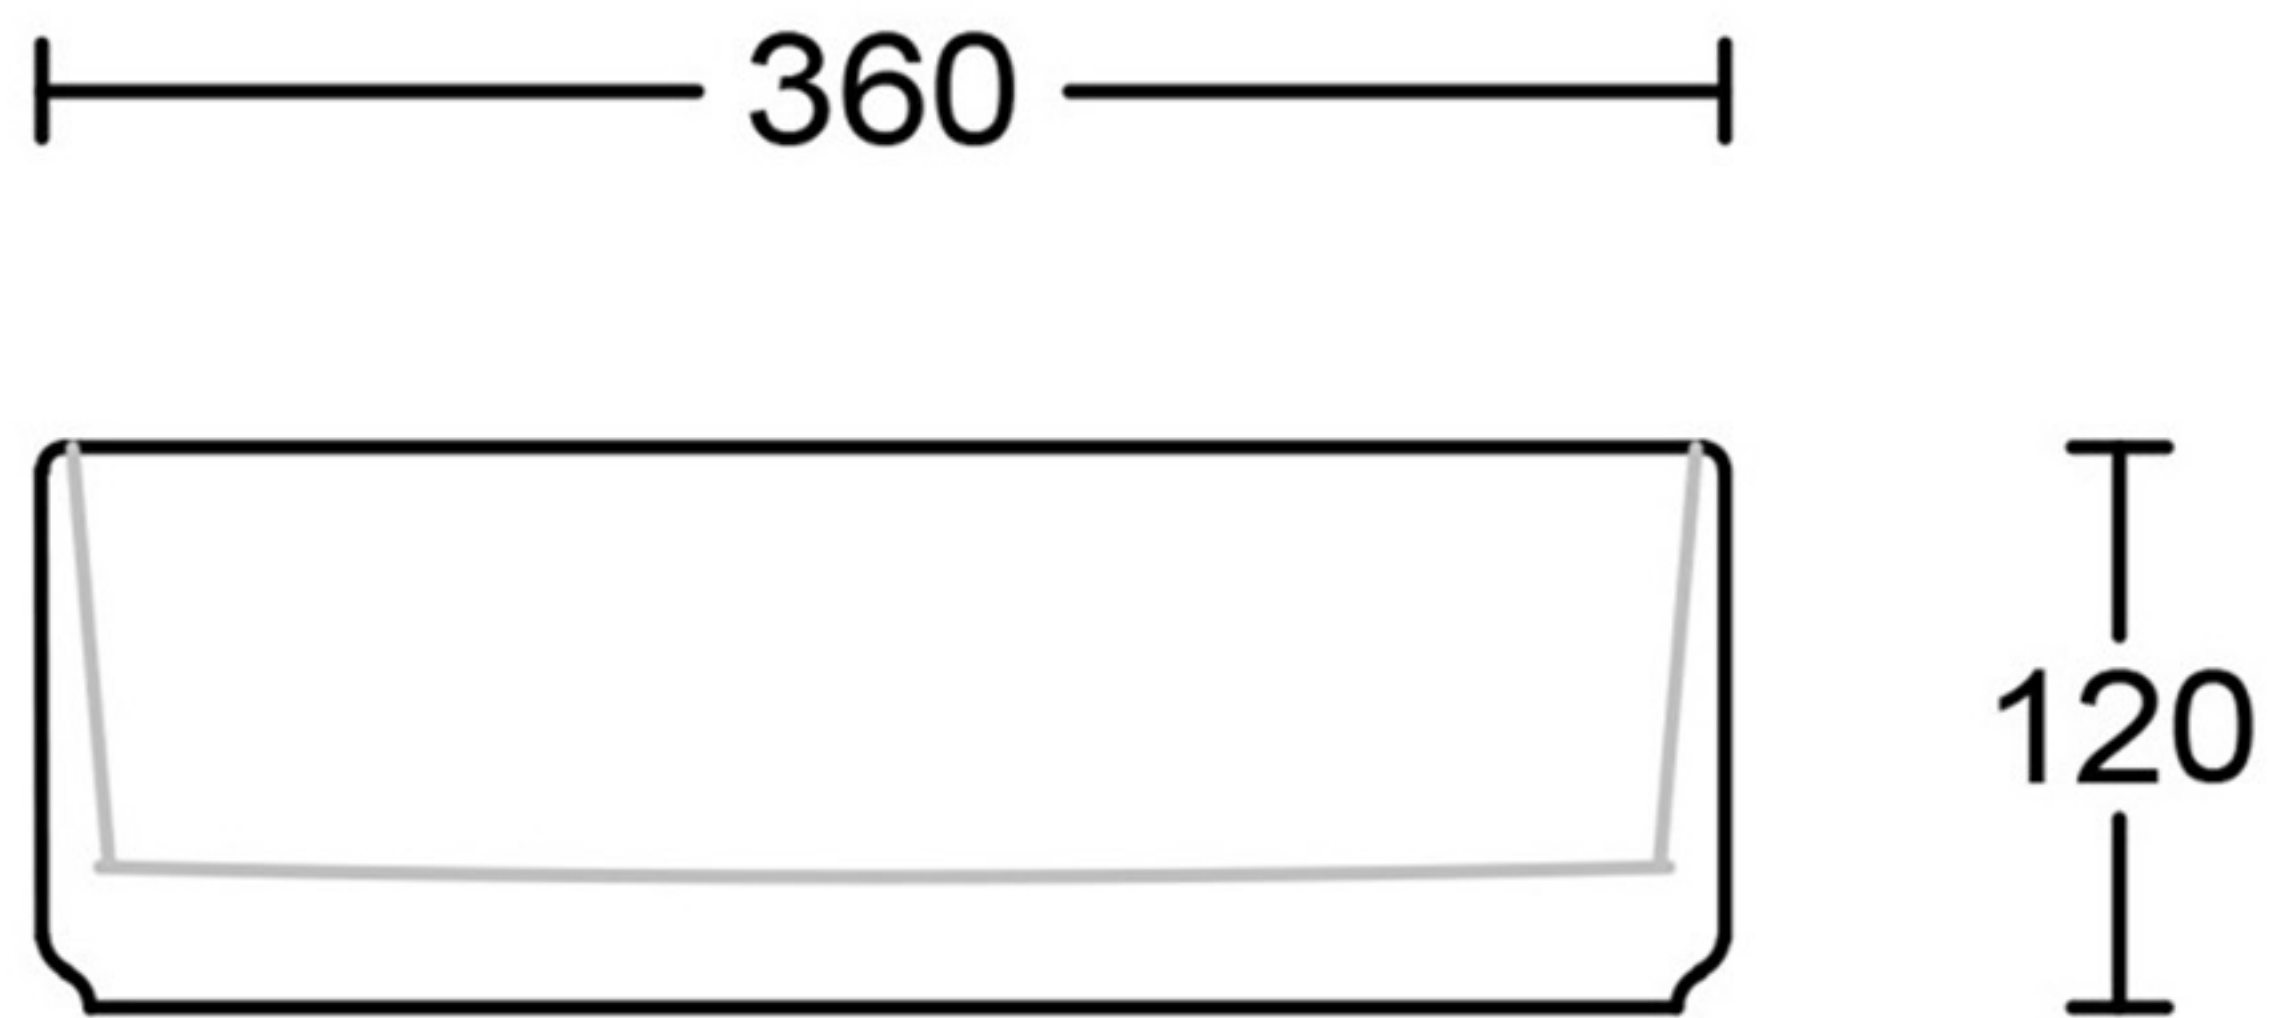

Top View

90mm Bowl Depth

End View