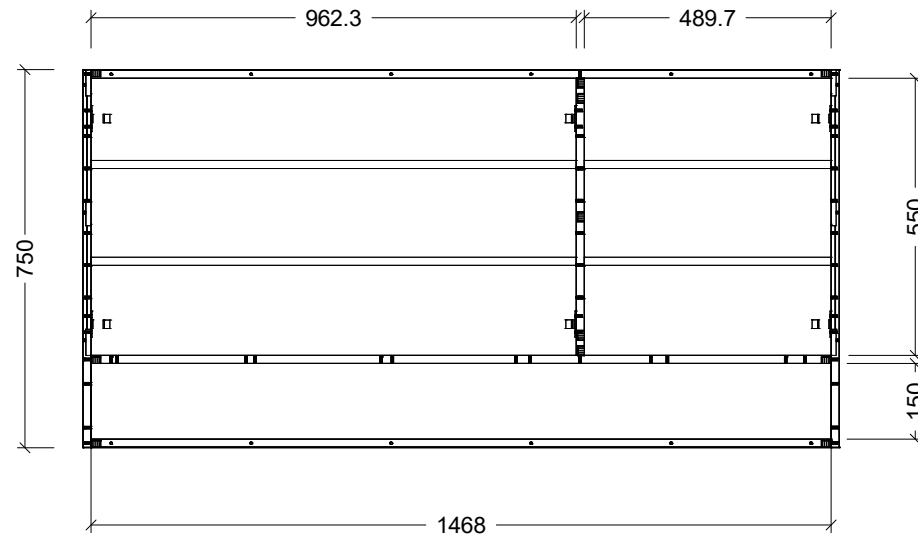

PLEASE NOTE: Due to the manufacturing process of ceramic tops, size variation (+/- 3%) is to be expected. E&OE. Copyright ©

CABINET DETAILS

Range	Sanremo Shaver
Description	1200W, 3 Door, Open Shelf
Cabinet SKU	SAN-SC-1200-3-G

PLEASE NOTE: Due to the manufacturing process of ceramic tops, size variation (+/- 3%) is to be expected. E&OE. Copyright ©

CABINET DETAILS

Range	Sanremo Shaver
Description	1800W, 4 Door, Open Shelf
Cabinet SKU	SAN-SC-1800-4-G