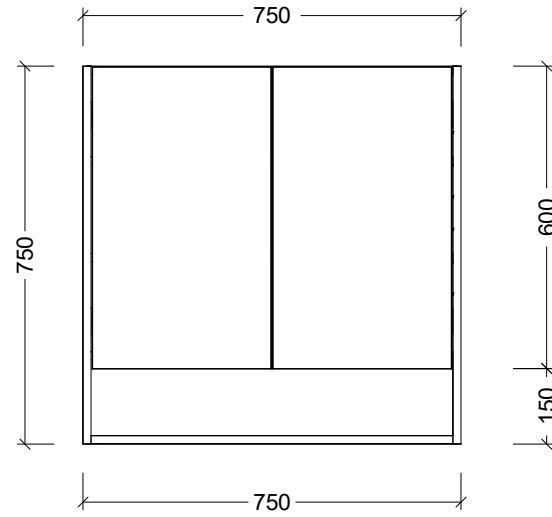

PLEASE NOTE: Due to the manufacturing process of ceramic tops, size variation (+/- 3%) is to be expected. E&OE. Copyright ©

CABINET DETAILS

Range	Sanremo Shaver
Description	600W, 2 Door, Open Shelf
Cabinet SKU	SAN-SC-600-D-G

Timberline Bathroom Products Pty Ltd
 22 Myrtle Drive, Armidale NSW 2350
www.timberline.com.au | 02 6773 8500

PLEASE NOTE: Due to the manufacturing process of ceramic tops, size variation (+/- 3%) is to be expected. E&OE. Copyright ©

CABINET DETAILS

Range	Sanremo Shaver
Description	750W, 2 Door, Open Shelf
Cabinet SKU	SAN-SC-750-D-G

Timberline Bathroom Products Pty Ltd
 22 Myrtle Drive, Armidale NSW 2350
www.timberline.com.au | 02 6773 8500

PLEASE NOTE: Due to the manufacturing process of ceramic tops, size variation (+/- 3%) is to be expected. E&OE. Copyright ©

CABINET DETAILS

Range	Sanremo Shaver
Description	900W, 2 Door, Open Shelf
Cabinet SKU	SAN-SC-900-D-G