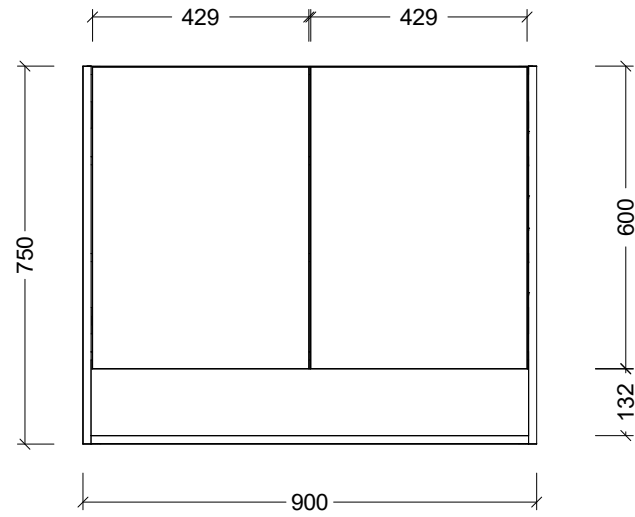

CABINET DETAILS

Range	Sanremo Shaver
Description	900W, 2 Door, Open Shelf
Cabinet SKU	SAN-SC-900-D-G

Timberline Bathroom Products Pty Ltd
22 Myrtle Drive, Armidale NSW 2350
www.timberline.com.au | 02 6773 8500

PLEASE NOTE: Due to the manufacturing process of ceramic tops, size variation (+/- 3%) is to be expected. E&OE. Copyright ©