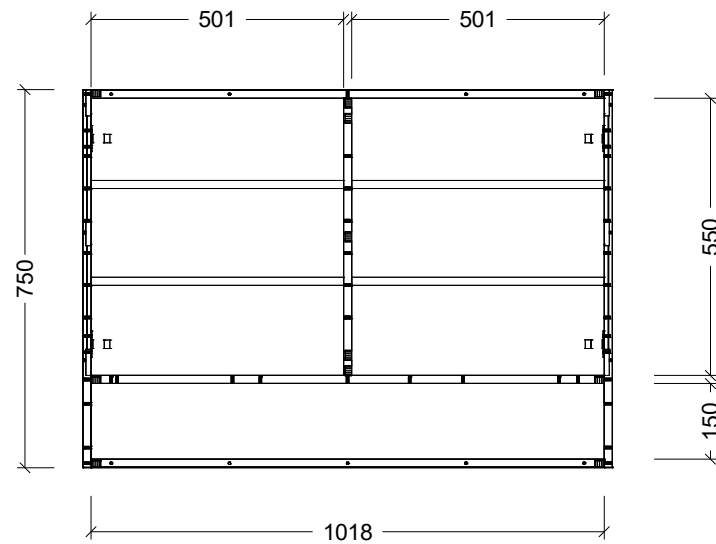

CABINET DETAILS

Range	Sanremo Shaver
Description	1050W, 2 Door, Open Shelf
Cabinet SKU	SAN-SC-1050-D-G

Timberline Bathroom Products Pty Ltd
22 Myrtle Drive, Armidale NSW 2350
www.timberline.com.au | 02 6773 8500

PLEASE NOTE: Due to the manufacturing process of ceramic tops, size variation (+/- 3%) is to be expected. E&OE. Copyright ©