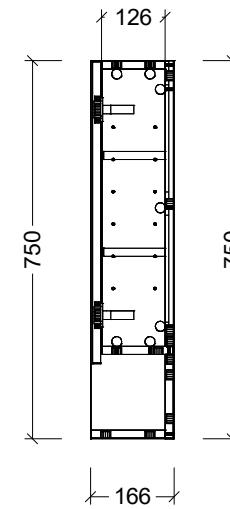

CABINET DETAILS

Range	Sanremo Shaver
Description	1050W, 2 Door, Open Shelf
Cabinet SKU	SAN-SC-1050-D-G

Timberline Bathroom Products Pty Ltd
22 Myrtle Drive, Armidale NSW 2350
www.timberline.com.au | 02 6773 8500

PLEASE NOTE: Due to the manufacturing process of ceramic tops, size variation (+/- 3%) is to be expected. E&OE. Copyright ©