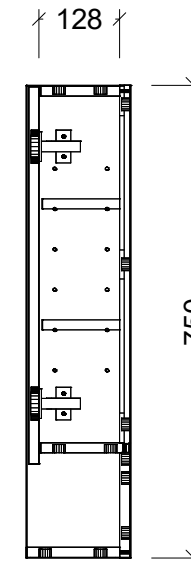

CABINET DETAILS

Range	Sanremo
Description	475W, 1 Door, Open Shelf
Cabinet SKU	SAN-SC-475-S-G

Timberline Bathroom Products Pty Ltd
 22 Myrtle Drive, Armidale NSW 2350
www.timberline.com.au | 02 6773 8500

PLEASE NOTE: Due to the manufacturing process of ceramic tops, size variation (+/- 3%) is to be expected. E&OE. Copyright ©

CABINET DETAILS

Range	Sanremo Shaver
Description	600W, 2 Door, Open Shelf
Cabinet SKU	SAN-SC-600-D-G

PLEASE NOTE: Due to the manufacturing process of ceramic tops, size variation (+/- 3%) is to be expected. E&OE. Copyright ©

CABINET DETAILS

Range	Sanremo Shaver
Description	900W, 2 Door, Open Shelf
Cabinet SKU	SAN-SC-900-D-G