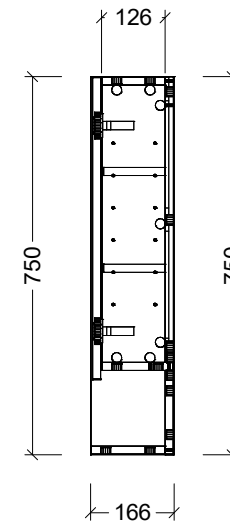

PLEASE NOTE: Due to the manufacturing process of ceramic tops, size variation (+/- 3%) is to be expected. E&OE. Copyright ©

CABINET DETAILS

Range	Sanremo Shaver
Description	1200W, 3 Door, Open Shelf
Cabinet SKU	SAN-SC-1200-3-G

PLEASE NOTE: Due to the manufacturing process of ceramic tops, size variation (+/- 3%) is to be expected. E&OE. Copyright ©

CABINET DETAILS

Range	Sanremo Shaver
Description	1800W, 4 Door, Open Shelf
Cabinet SKU	SAN-SC-1800-4-G