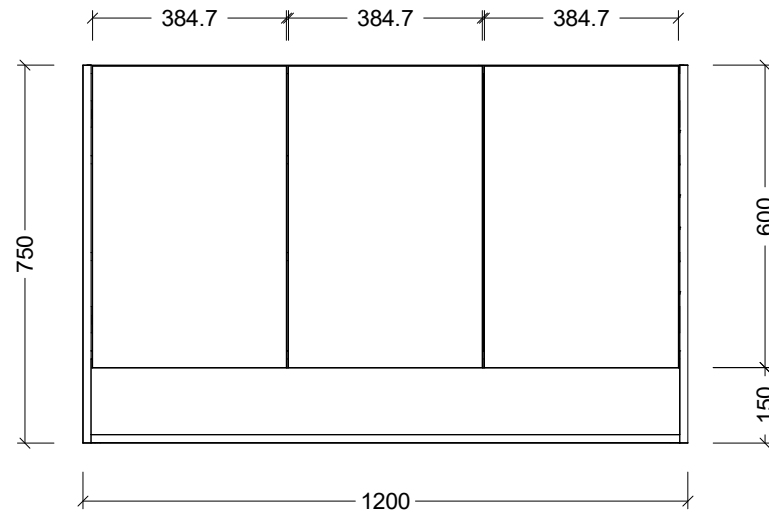

CABINET DETAILS

Range	Sanremo Shaver
Description	1200W, 3 Door, Open Shelf
Cabinet SKU	SAN-SC-1200-3-G

Timberline Bathroom Products Pty Ltd
22 Myrtle Drive, Armidale NSW 2350
www.timberline.com.au | 02 6773 8500

PLEASE NOTE: Due to the manufacturing process of ceramic tops, size variation (+/- 3%) is to be expected. E&OE. Copyright ©