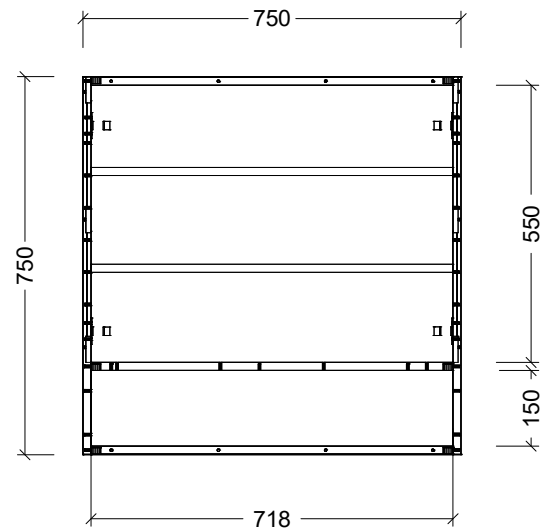

PLEASE NOTE: Due to the manufacturing process of ceramic tops, size variation (+/- 3%) is to be expected. E&OE. Copyright ©

CABINET DETAILS

Range	Sanremo Shaver
Description	600W, 2 Door, Open Shelf
Cabinet SKU	SAN-SC-600-D-G

PLEASE NOTE: Due to the manufacturing process of ceramic tops, size variation (+/- 3%) is to be expected. E&OE. Copyright ©

CABINET DETAILS

Range	Sanremo Shaver
Description	900W, 2 Door, Open Shelf
Cabinet SKU	SAN-SC-900-D-G