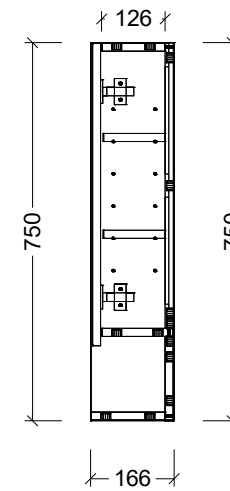

CABINET DETAILS

Range	Sanremo Shaver
Description	900W, 2 Door, Open Shelf
Cabinet SKU	SAN-SC-900-D-G

Timberline Bathroom Products Pty Ltd
22 Myrtle Drive, Armidale NSW 2350
www.timberline.com.au | 02 6773 8500

PLEASE NOTE: Due to the manufacturing process of ceramic tops, size variation (+/- 3%) is to be expected. E&OE. Copyright ©