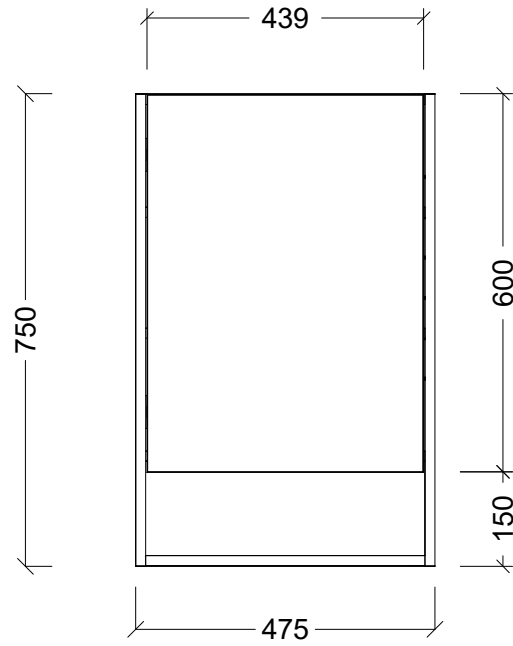

CABINET DETAILS

Range	Sanremo
Description	475W, 1 Door, Open Shelf
Cabinet SKU	SAN-SC-475-S-G

Timberline Bathroom Products Pty Ltd
 22 Myrtle Drive, Armidale NSW 2350
www.timberline.com.au | 02 6773 8500

PLEASE NOTE: Due to the manufacturing process of ceramic tops, size variation (+/- 3%) is to be expected. E&OE. Copyright ©

CABINET DETAILS

Range	Sanremo Shaver
Description	600W, 2 Door, Open Shelf
Cabinet SKU	SAN-SC-600-D-G

PLEASE NOTE: Due to the manufacturing process of ceramic tops, size variation (+/- 3%) is to be expected. E&OE. Copyright ©

CABINET DETAILS

Range	Sanremo Shaver
Description	900W, 2 Door, Open Shelf
Cabinet SKU	SAN-SC-900-D-G