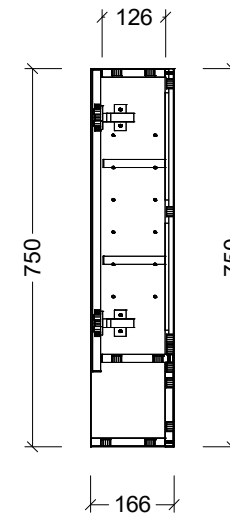

CABINET DETAILS

Range	Sanremo Shaver
Description	600W, 2 Door, Open Shelf
Cabinet SKU	SAN-SC-600-D-G

Timberline Bathroom Products Pty Ltd
22 Myrtle Drive, Armidale NSW 2350
www.timberline.com.au | 02 6773 8500

PLEASE NOTE: Due to the manufacturing process of ceramic tops, size variation (+/- 3%) is to be expected. E&OE. Copyright ©