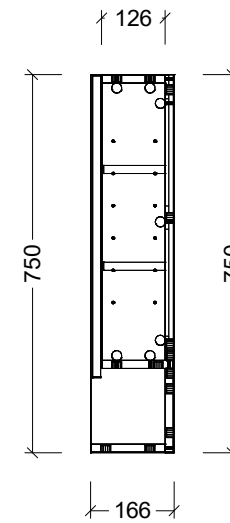

CABINET DETAILS

Range	Sanremo Shaver
Description	1200W, 3 Door, Open Shelf
Cabinet SKU	SAN-SC-1200-3-G

Timberline Bathroom Products Pty Ltd
22 Myrtle Drive, Armidale NSW 2350
www.timberline.com.au | 02 6773 8500

PLEASE NOTE: Due to the manufacturing process of ceramic tops, size variation (+/- 3%) is to be expected. E&OE. Copyright ©