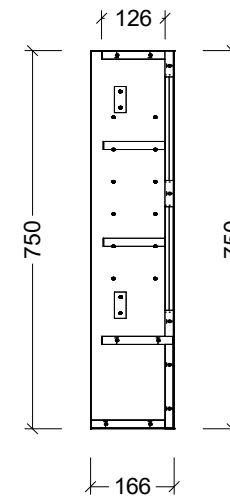

CABINET DETAILS

Range	Sanremo Shaver
Description	750W, 2 Door, Open Shelf
Cabinet SKU	SAN-SC-750-D-G

Timberline Bathroom Products Pty Ltd
22 Myrtle Drive, Armidale NSW 2350
www.timberline.com.au | 02 6773 8500

PLEASE NOTE: Due to the manufacturing process of ceramic tops, size variation (+/- 3%) is to be expected. E&OE. Copyright ©