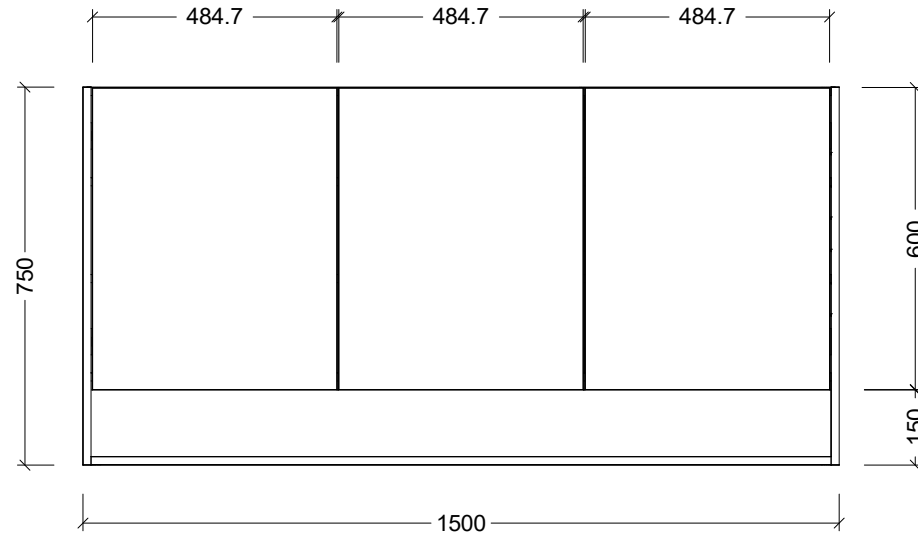

PLEASE NOTE: Due to the manufacturing process of ceramic tops, size variation (+/- 3%) is to be expected. E&OE. Copyright ©

CABINET DETAILS

Range	Sanremo Shaver
Description	1200W, 3 Door, Open Shelf
Cabinet SKU	SAN-SC-1200-3-G

PLEASE NOTE: Due to the manufacturing process of ceramic tops, size variation (+/- 3%) is to be expected. E&OE. Copyright ©

CABINET DETAILS

Range	Sanremo Shaver
Description	1800W, 4 Door, Open Shelf
Cabinet SKU	SAN-SC-1800-4-G