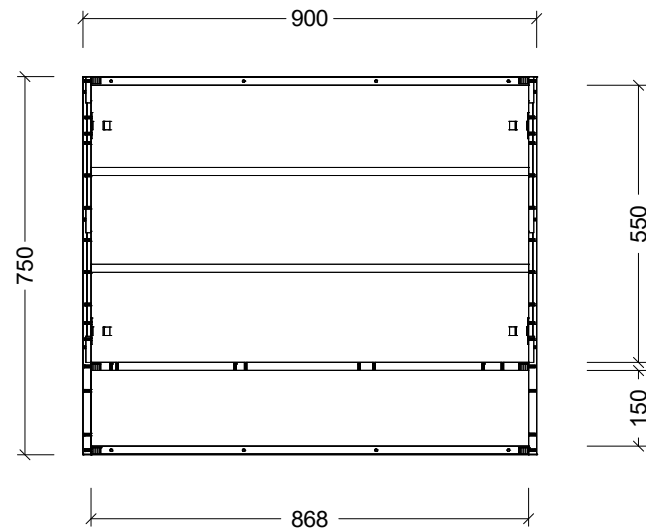

CABINET DETAILS

Range	Sanremo Shaver
Description	900W, 2 Door, Open Shelf
Cabinet SKU	SAN-SC-900-D-G

Timberline Bathroom Products Pty Ltd
22 Myrtle Drive, Armidale NSW 2350
www.timberline.com.au | 02 6773 8500

PLEASE NOTE: Due to the manufacturing process of ceramic tops, size variation (+/- 3%) is to be expected. E&OE. Copyright ©