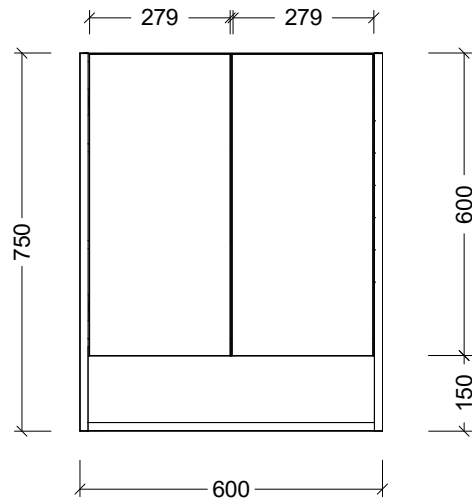

CABINET DETAILS

Range	Sanremo Shaver
Description	600W, 2 Door, Open Shelf
Cabinet SKU	SAN-SC-600-D-G

Timberline Bathroom Products Pty Ltd
22 Myrtle Drive, Armidale NSW 2350
www.timberline.com.au | 02 6773 8500

PLEASE NOTE: Due to the manufacturing process of ceramic tops, size variation (+/- 3%) is to be expected. E&OE. Copyright ©