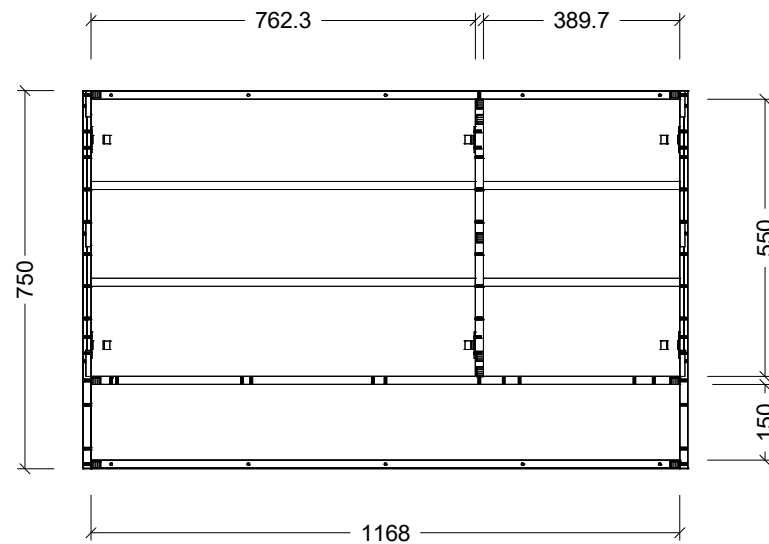

CABINET DETAILS

Range	Sanremo Shaver
Description	1200W, 3 Door, Open Shelf
Cabinet SKU	SAN-SC-1200-3-G

Timberline Bathroom Products Pty Ltd
22 Myrtle Drive, Armidale NSW 2350
www.timberline.com.au | 02 6773 8500

PLEASE NOTE: Due to the manufacturing process of ceramic tops, size variation (+/- 3%) is to be expected. E&OE. Copyright ©