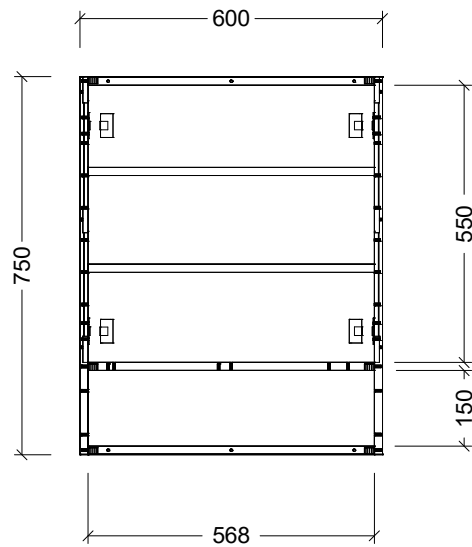

CABINET DETAILS

Range	Sanremo Shaver
Description	600W, 2 Door, Open Shelf
Cabinet SKU	SAN-SC-600-D-G

Timberline Bathroom Products Pty Ltd
22 Myrtle Drive, Armidale NSW 2350
www.timberline.com.au | 02 6773 8500

PLEASE NOTE: Due to the manufacturing process of ceramic tops, size variation (+/- 3%) is to be expected. E&OE. Copyright ©