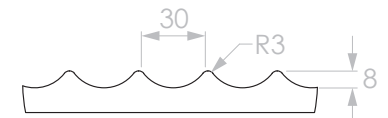

DETAIL A

PROFILE

PRODUCT	BRONTE BATHTUB	COLOUR	GLOSS WHITE (BATABROF1500G) MATTE WHITE (BATABROF1500M)	NOTES: ALL DIMENSIONS ARE NOMINAL AND SUBJECT TO CHANGE. DO NOT DRILL OR ROUGH IN UNTIL YOU HAVE RECEIVED AND MEASURED YOUR PRODUCT. ALL DIMENSIONS ARE IN MILLIMETRES. DO NOT MEASURE FROM DRAWING. *ADD SUFFIX TO CODE TO SPECIFY FINISH COLOUR
CODE	BATABROF1500*	WEIGHT	38KG	
MATERIAL	ACRYLIC			
DIMENSIONS	1500L x 750W x 585H			
CAPACITY	240L			
VERSION 1	DATE 03/02/2023			