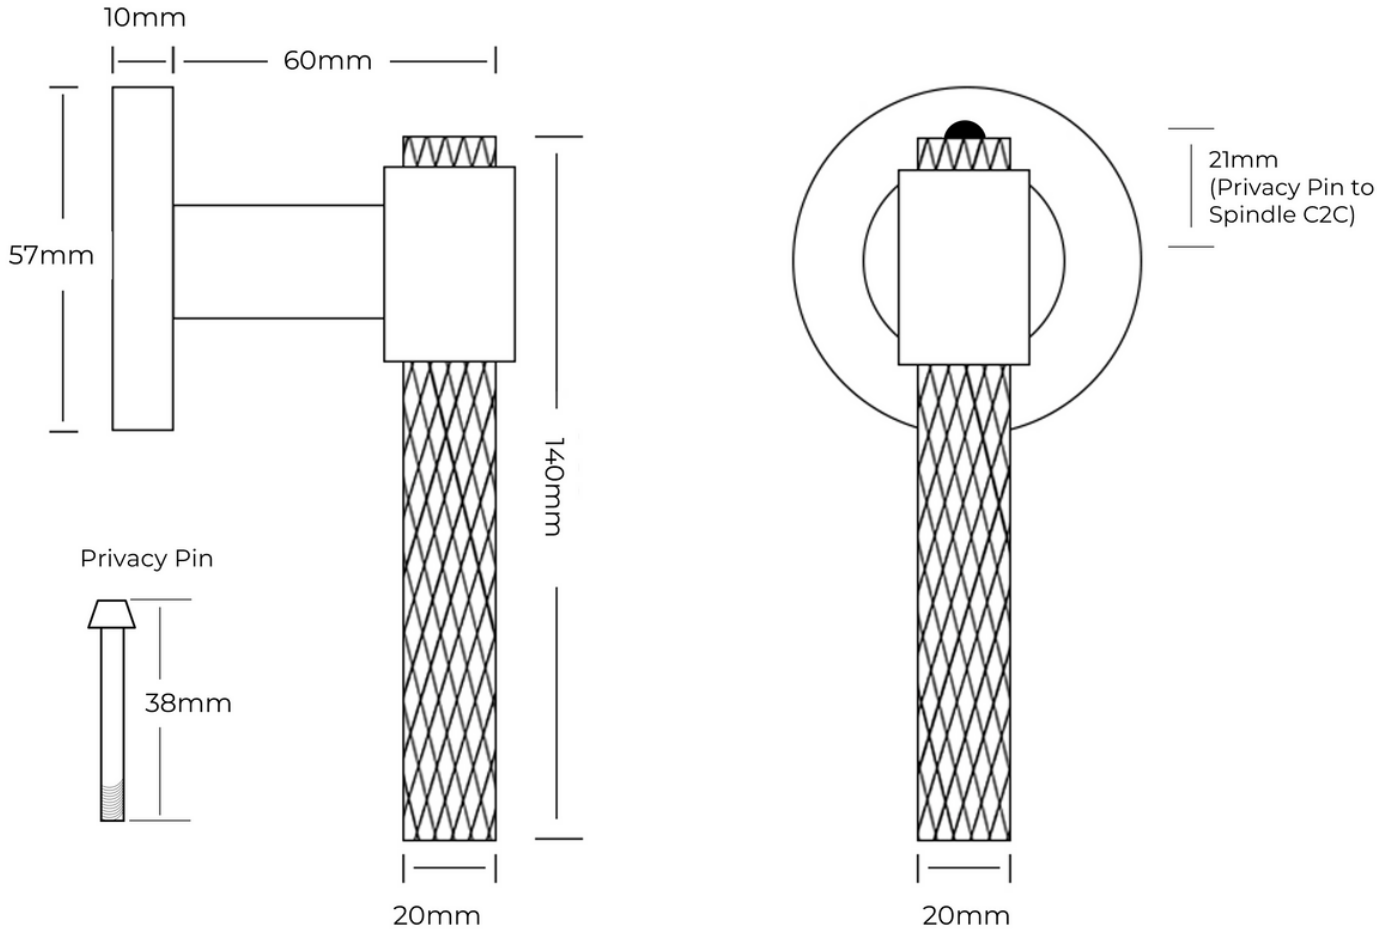

Product Specification Sheet

Knurled Privacy Handle - Rosedale

FINISHES	
	Aged Brass (2024)
	Brushed Brass
	Brushed Nickel
	Matt Black

Function	Privacy
Rose Size	57mm
Projection	70mm
Handle Length	140mm
Lever Material	Solid Brass