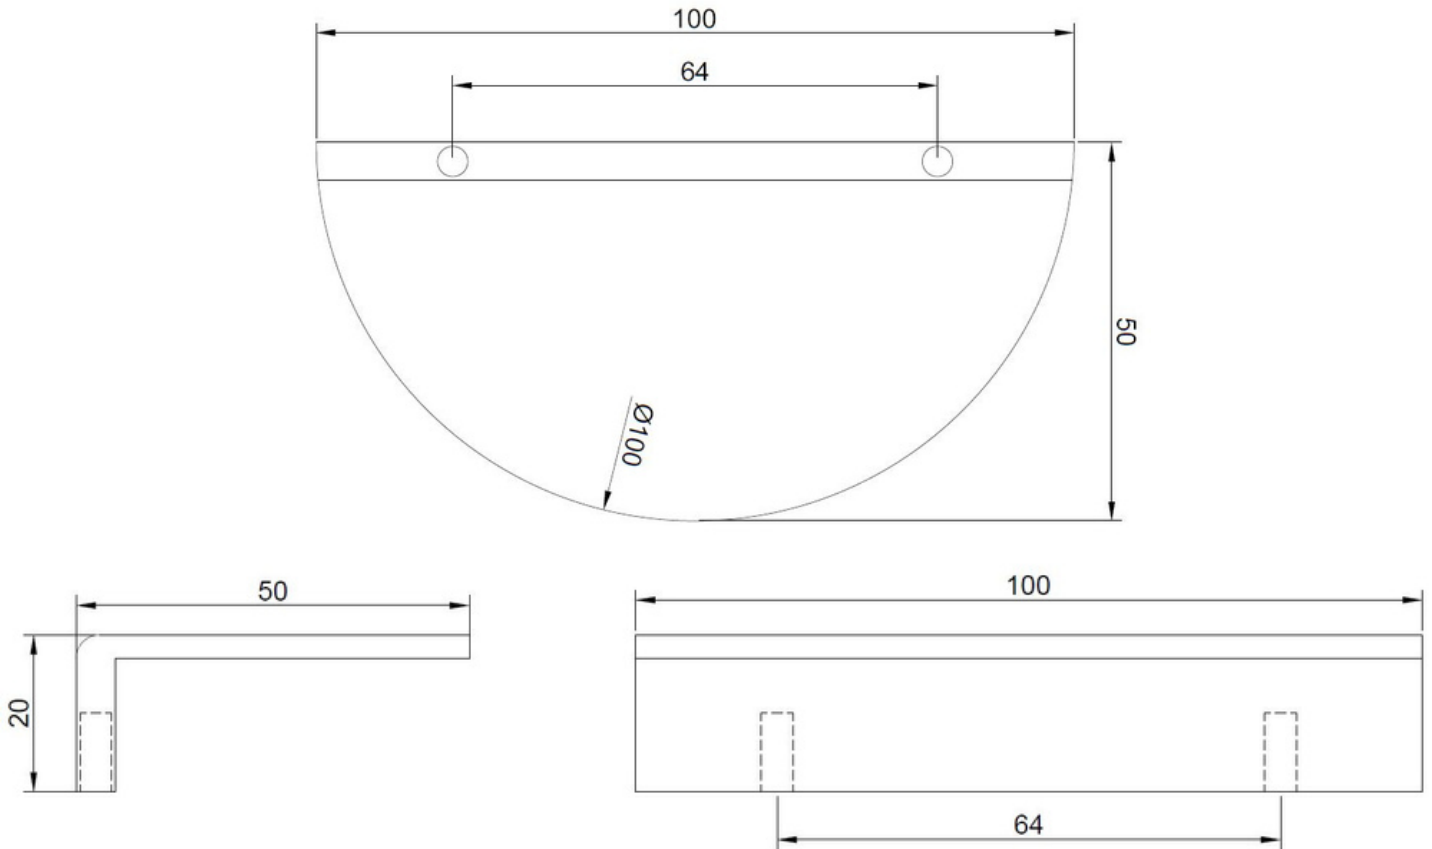

## Product Specification Sheet

### Half Moon Cabinet Pull - Iris

FINISHES	
	Aged Brass
	Brushed Brass
	Brushed Nickel
	Matt Black
	White

LENGTH	PROJECTION	C2C
100mm	20mm	64mm

Fixings: All dual -fix cabinet handles supplied with 2 x 25mm M4 fixing screws.