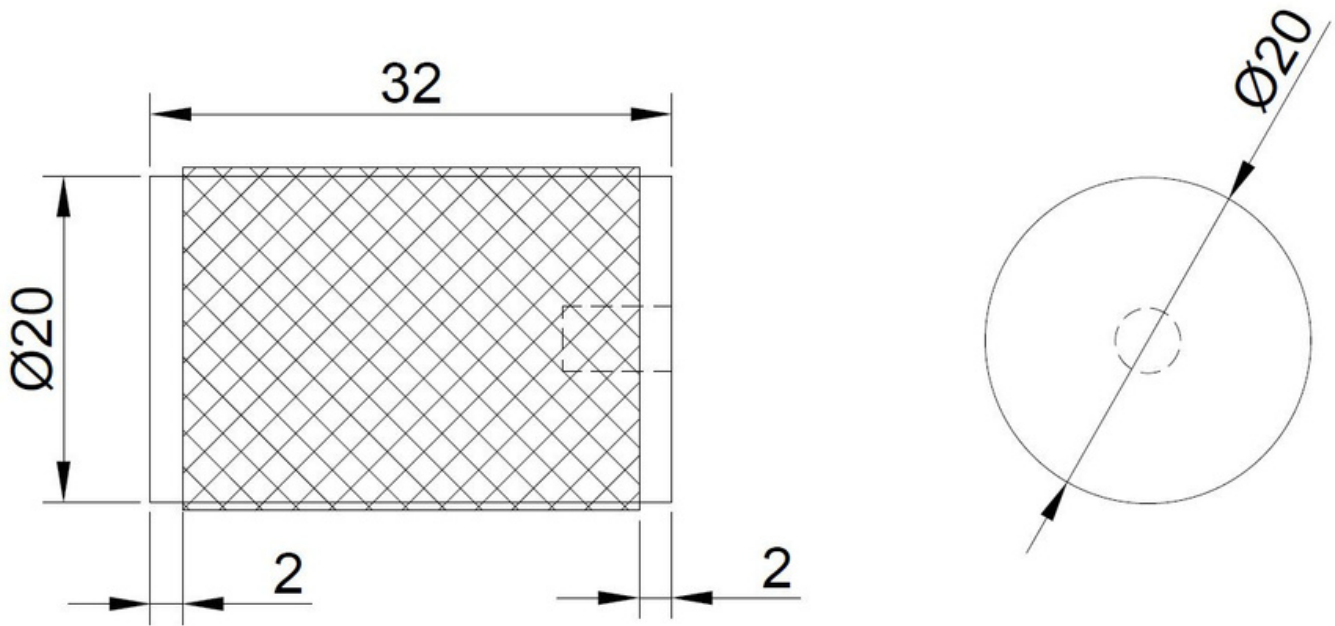

Knurled Cabinet Knob - Helena

FINISHES	
	Aged Brass
	Brushed Brass
	Brushed Nickel
	Matt Black
	White

LENGTH	DIAMETER
32mm	20mm

Fixings: All single-fix cabinet handles are supplied with 1 x 25mm M4 fixing screw.