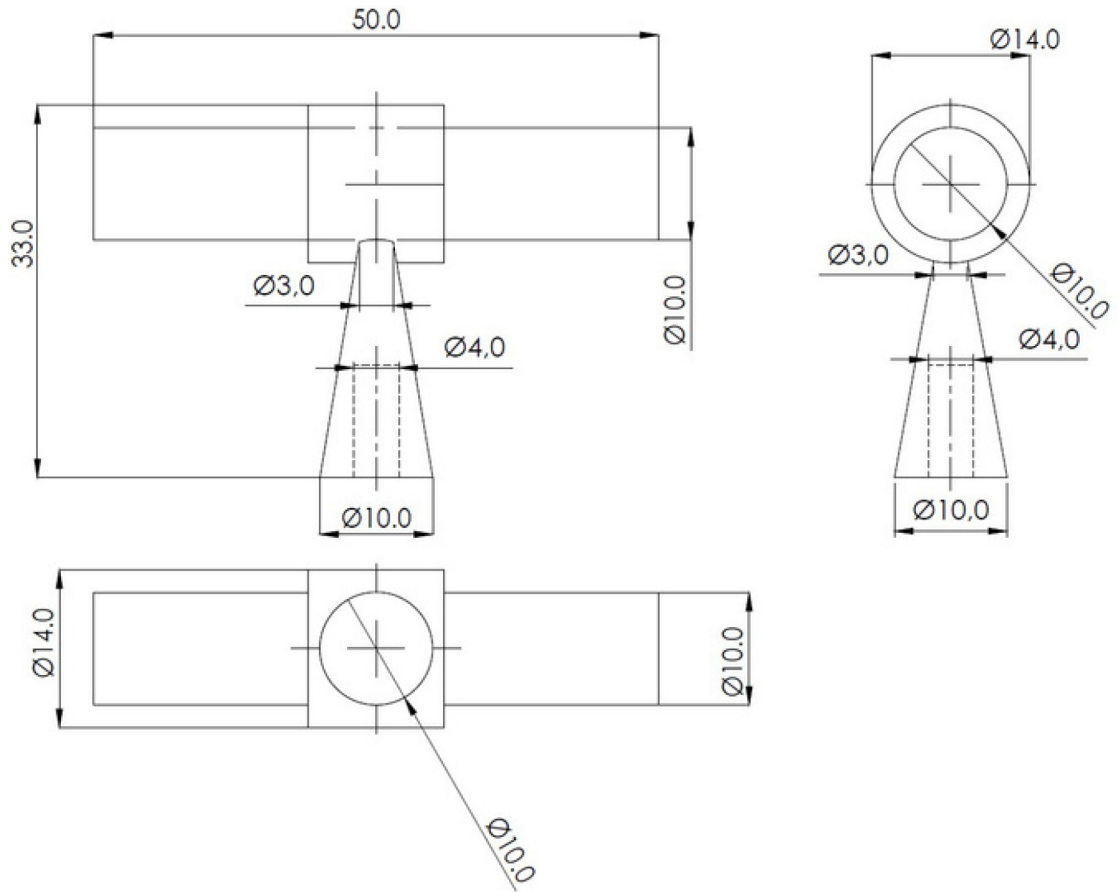

# MANOVELLA

Product Specification Sheet

## Timeless T-Bar - Cora

FINISHES	
	Aged Brass
	Brushed Brass
	Brushed Nickel
	Matt Black
	White

LENGTH	PROJECTION
50mm	33mm

Fixings: All single-fix cabinet handles are supplied with 1 x 25mm M4 fixing screw.