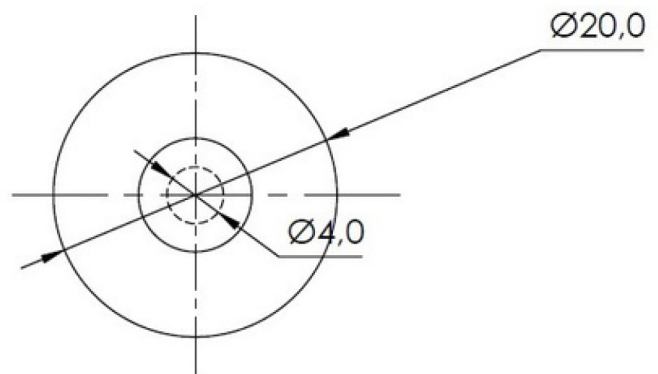

MANOVELLA

Product Specification Sheet

Fluted Knob - Rhea

FINISHES	
	Aged Brass
	Brushed Brass
	Brushed Nickel
	Matt Black
	White

DIAMETER	PROJECTION
20mm	25mm

Fixings: All single-fix cabinet handles are supplied with 1 x 25mm M4 fixing screw.