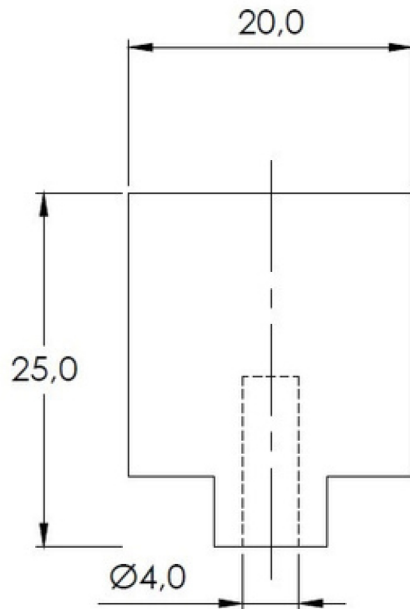

MANOVELLA

Product Specification Sheet

Fluted Knob - Rhea

FINISHES	
	Aged Brass
	Brushed Brass
	Brushed Nickel
	Matt Black
	White

DIAMETER	PROJECTION
20mm	25mm

Fixings: All single-fix cabinet handles are supplied with 1 x 25mm M4 fixing screw.