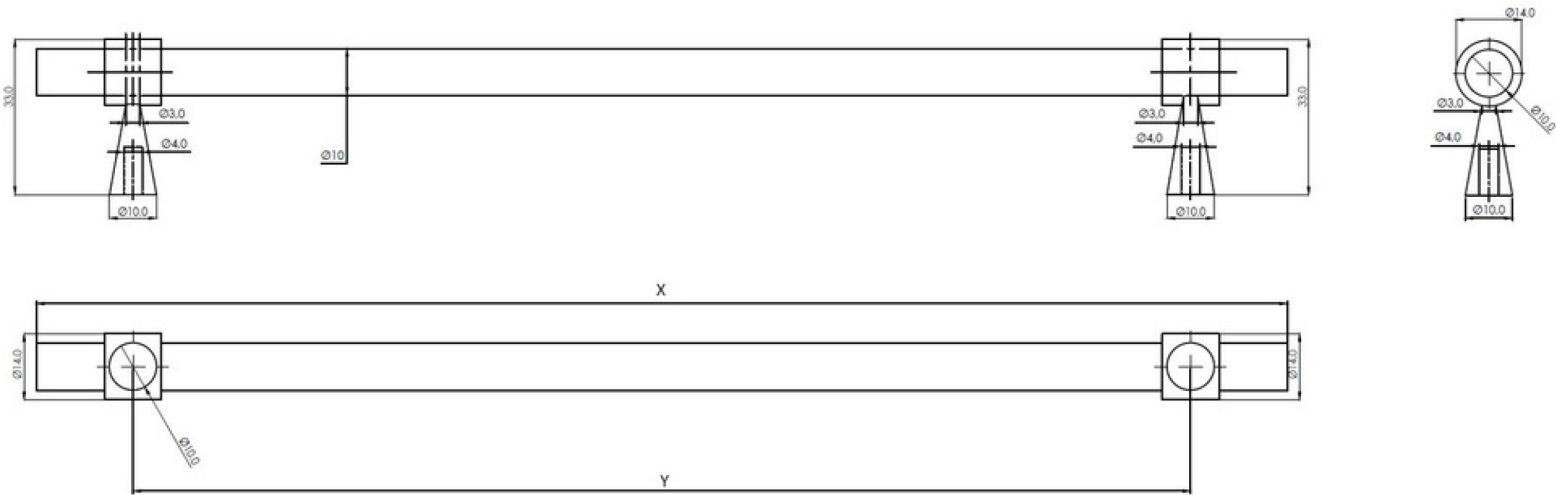

Timeless Cabinet Pull - Phoebe

FINISHES	
	Aged Brass
	Brushed Brass
	Brushed Nickel
	Matt Black
	White

SIZE	OVERALL (X)	C2C (Y)
Medium	200mm	160mm
Large	265mm	224mm
Extra Large	500mm	416mm

Fixings: All dual-fix cabinet handles are supplied with 2 x 25mm M4 fixing screws.
Extra Large size are also supplied with 2 x 45mm M4 fixing screws.