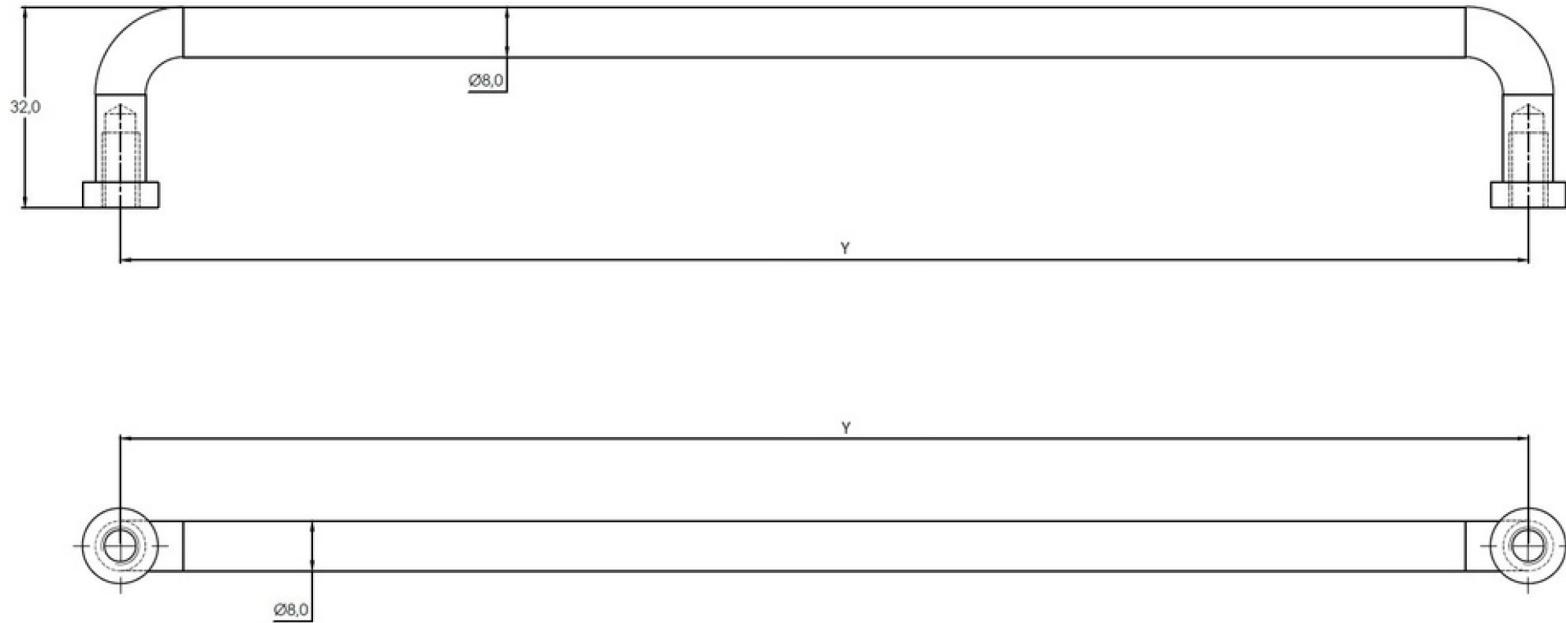

## Arched Cabinet Pull - Daphne

FINISHES	
	Aged Brass
	Brushed Brass
	Brushed Nickel
	Matt Black
	White

SIZE	OVERALL (X)	C2C (Y)
Medium	175mm	160mm
Large	240mm	224mm
Extra Large	430mm	416mm

**Fixings:** All dual-fix cabinet handles are supplied with 2 x 25mm M4 fixing screws.  
Extra Large size are also supplied with 2 x 45mm M4 fixing screws.