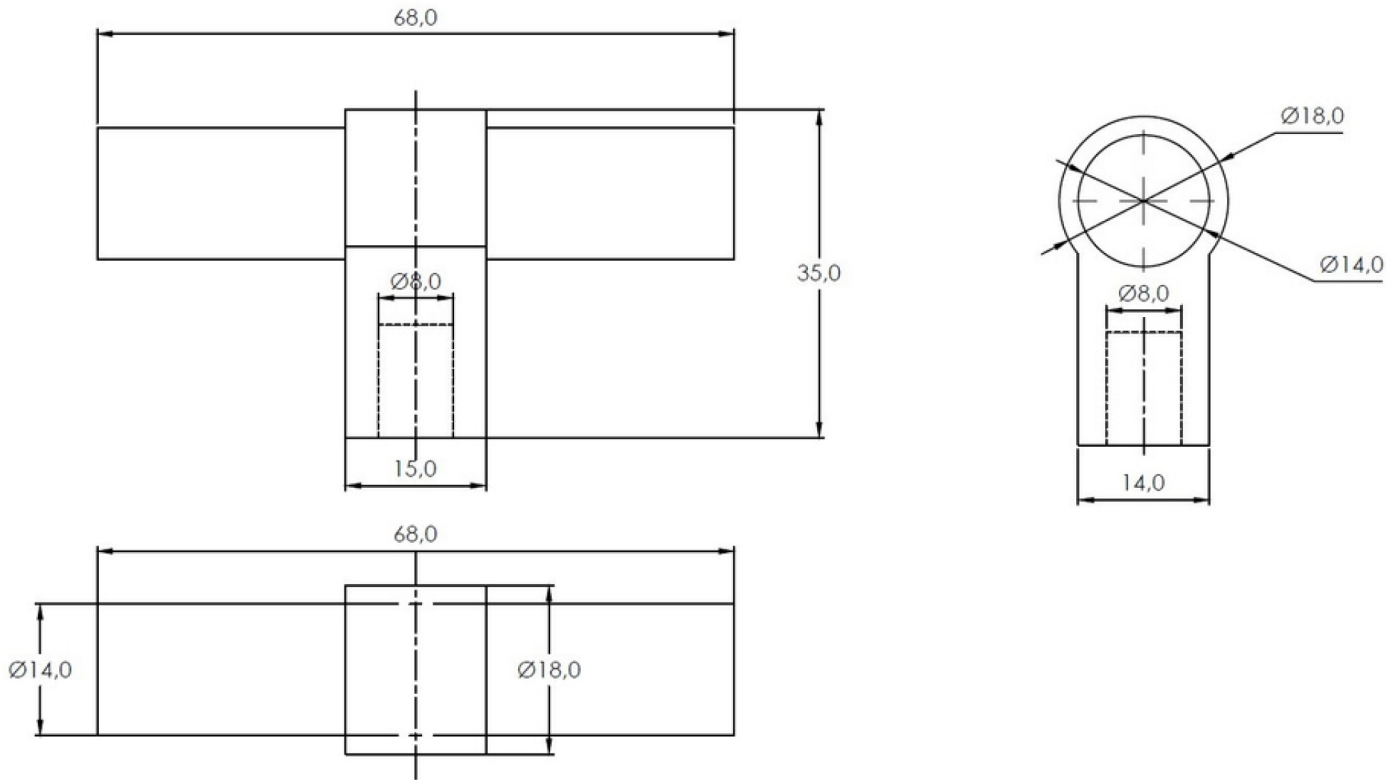

## Fluted T-Bar - Athena

FINISHES	
	Aged Brass
	Brushed Brass
	Brushed Nickel
	Matt Black
	White

LENGTH	PROJECTION
68mm	35mm

Fixings: All single-fix cabinet handles are supplied with 1 x 25mm M4 fixing screw.