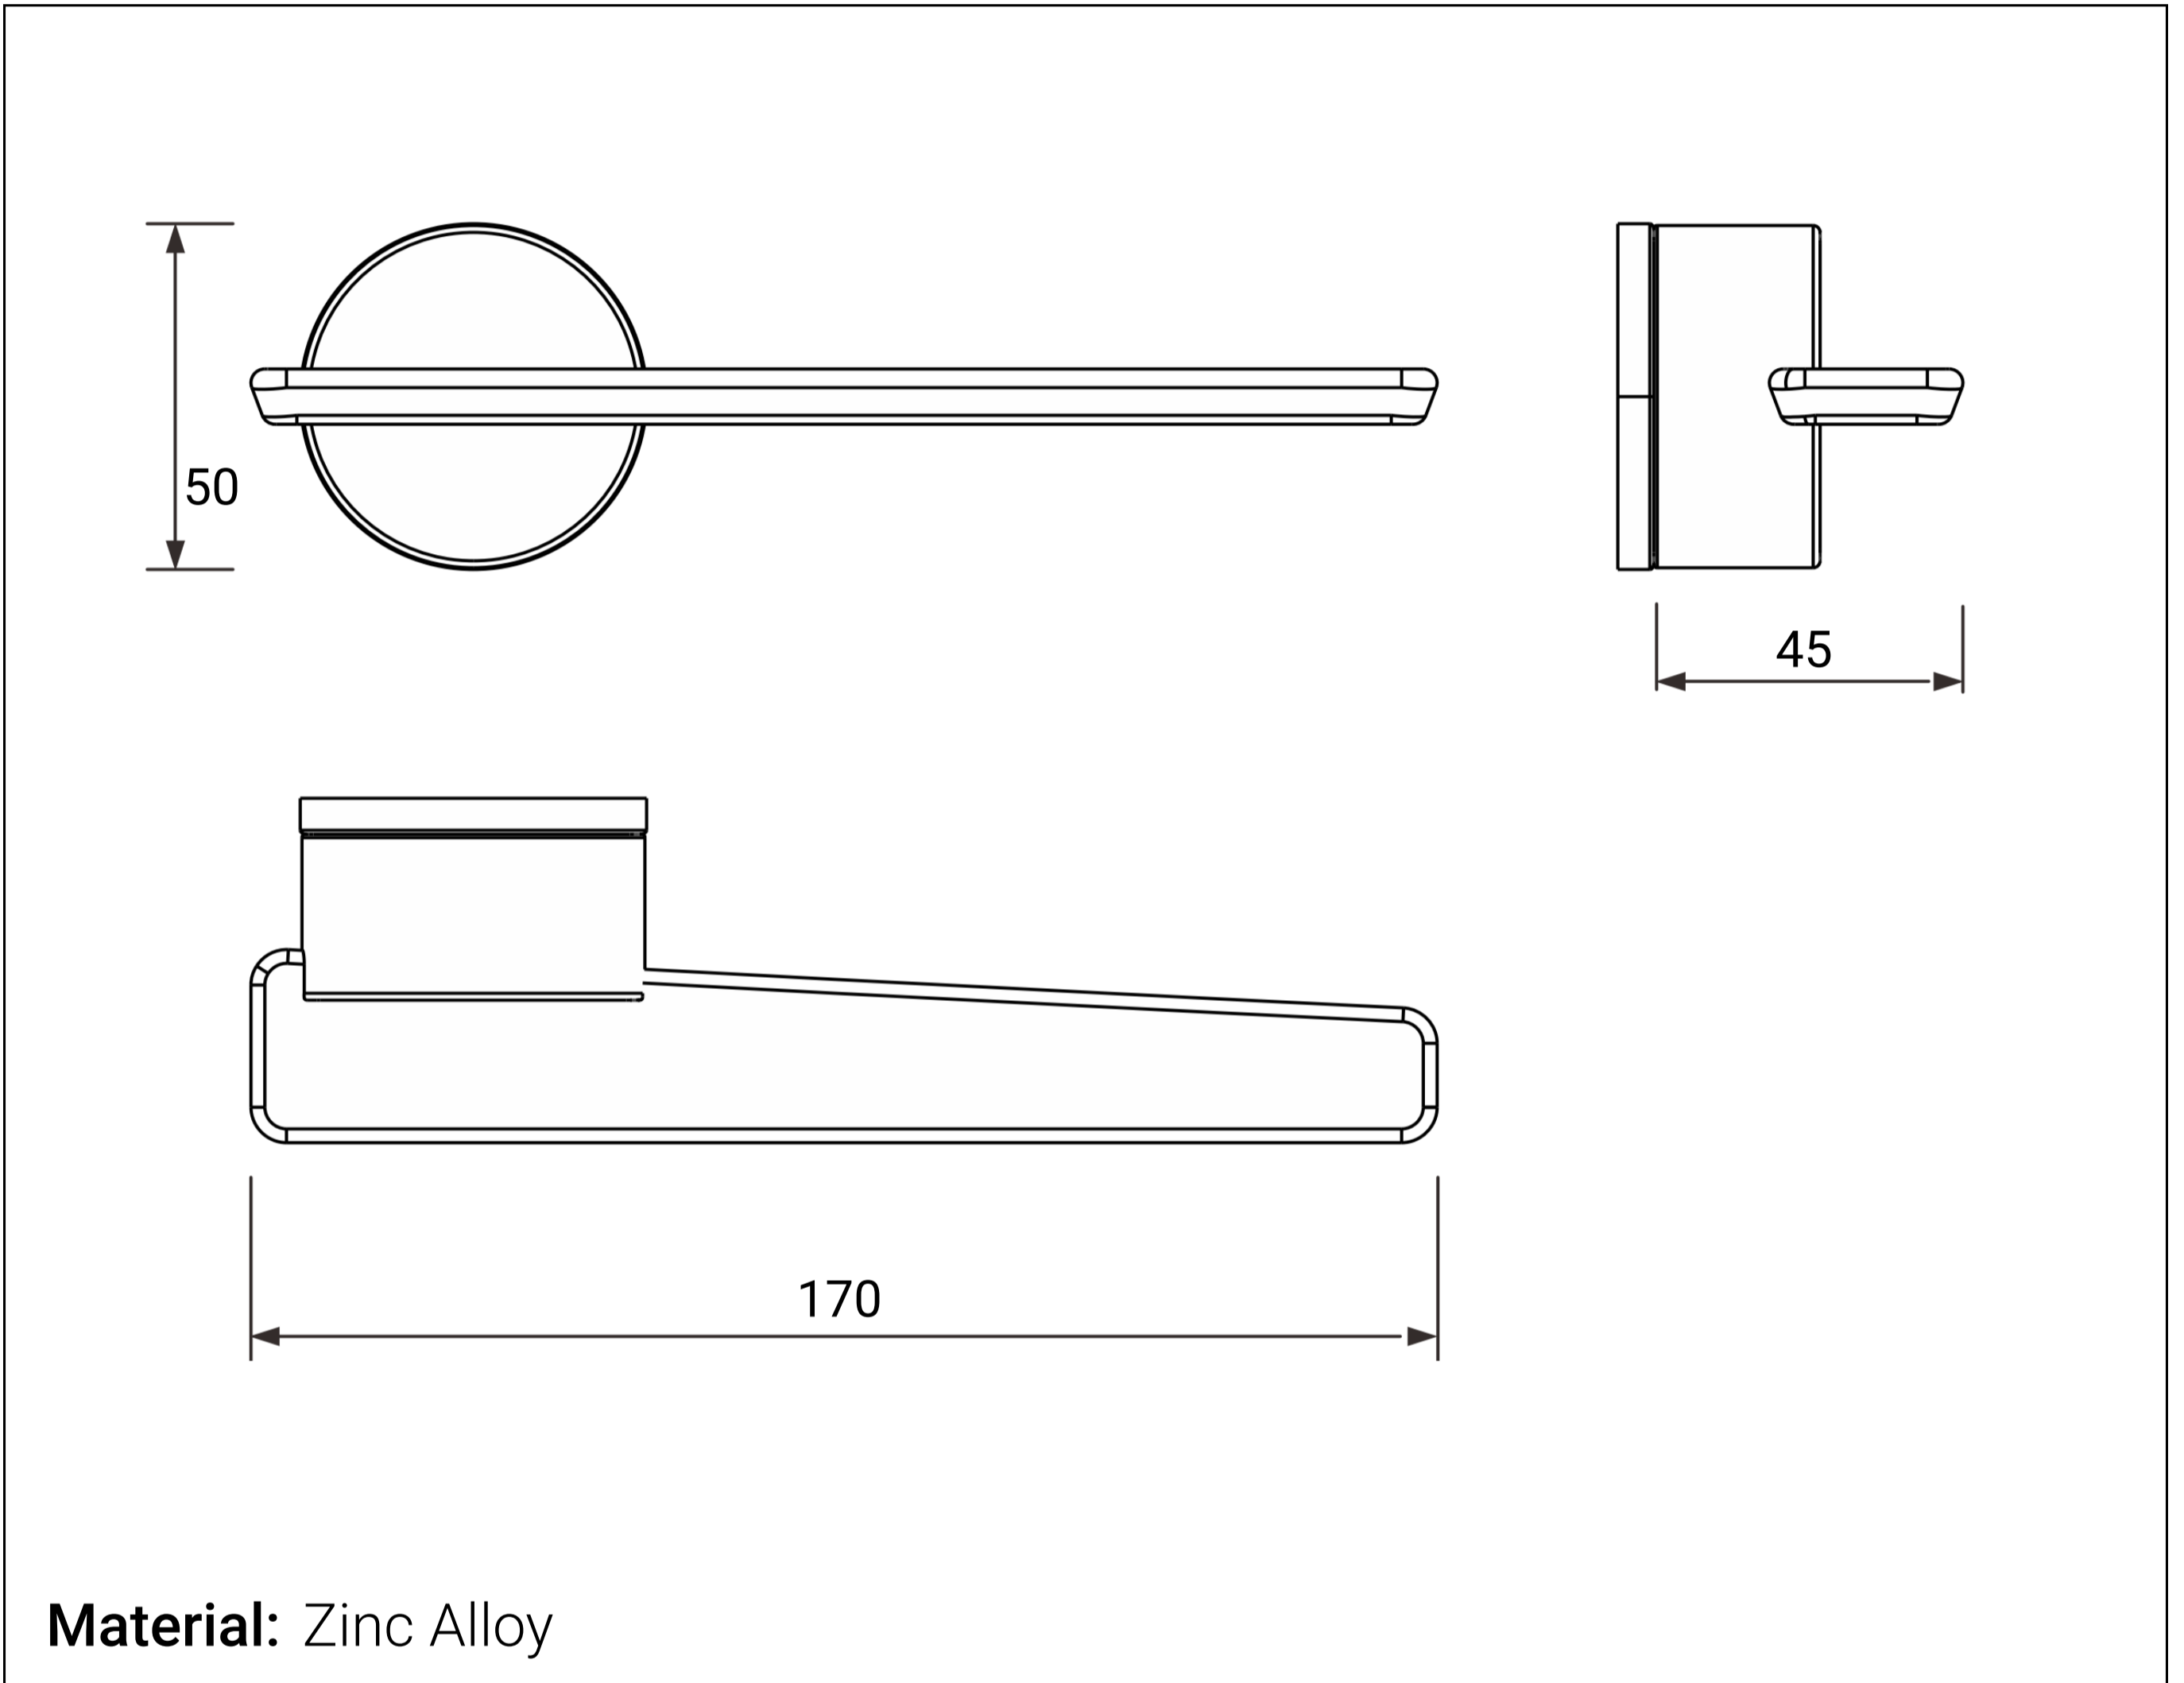

### Technical Drawing

Finish	Function	SKU	Package Weight
 Gun Metal	Passage	DHD-BLD-SBN-PA	1.2 kg
	Privacy	DHD-BLD-SBN-P2	2.0 kg
	Entrance	DHD-BLD-SBN-EN	2.2 kg