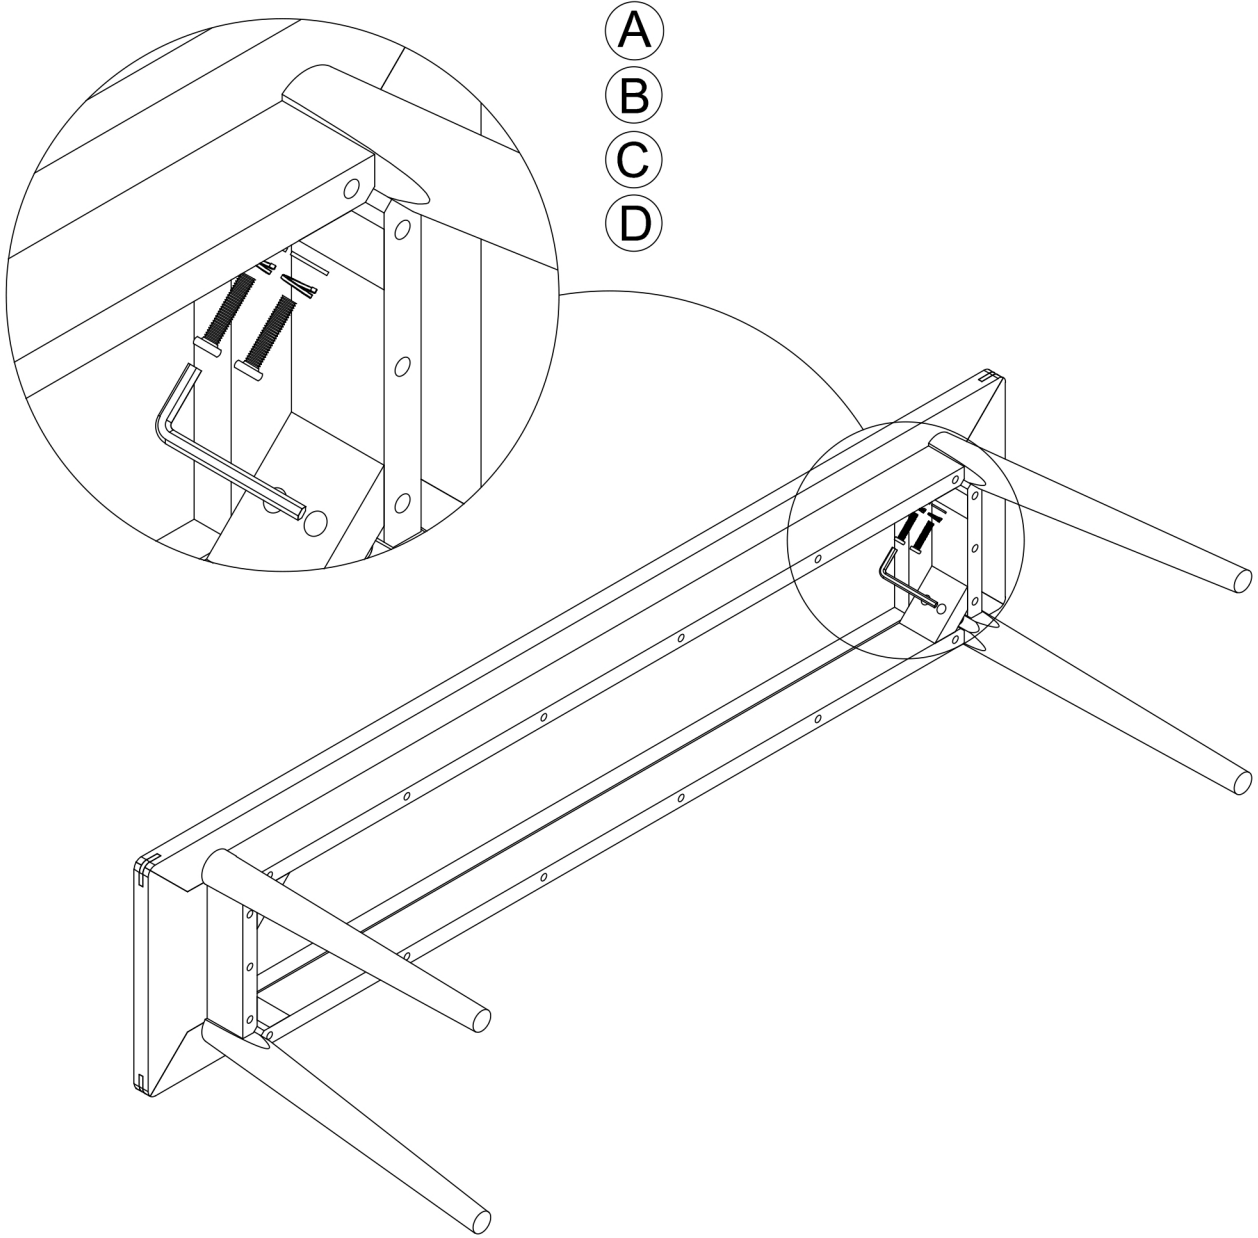

# Assembly Instructions

			
A. L-shaped Hex Key 4#=1	B. Hexagon socket screw M6X50=8	C. Split lock washer=8	D. Flat washer=8