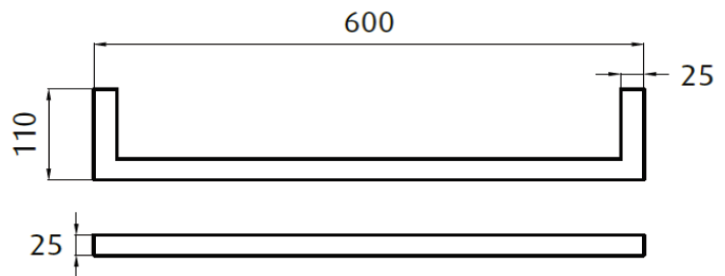

Non Heated Single Towel Rail 600mm ROUND Brushed Gun Metal Grey PVD

Product Code: NH6011R-GR
Dimensions: 600(w) x 25(h) x 110(d) mm

Features:

- Easy To Install
- Available in Brushed Stainless steel option aswell (NH6011R-BR)
- 304 Grade PVD Stainless Steel

Note: Manufacturing tolerances could cause variances of ± 5 mm.

Additional Information:

- NON HEATED DESIGN
- Single bars sold individually
- This rail should be installed in a landscape direction one on top of the other