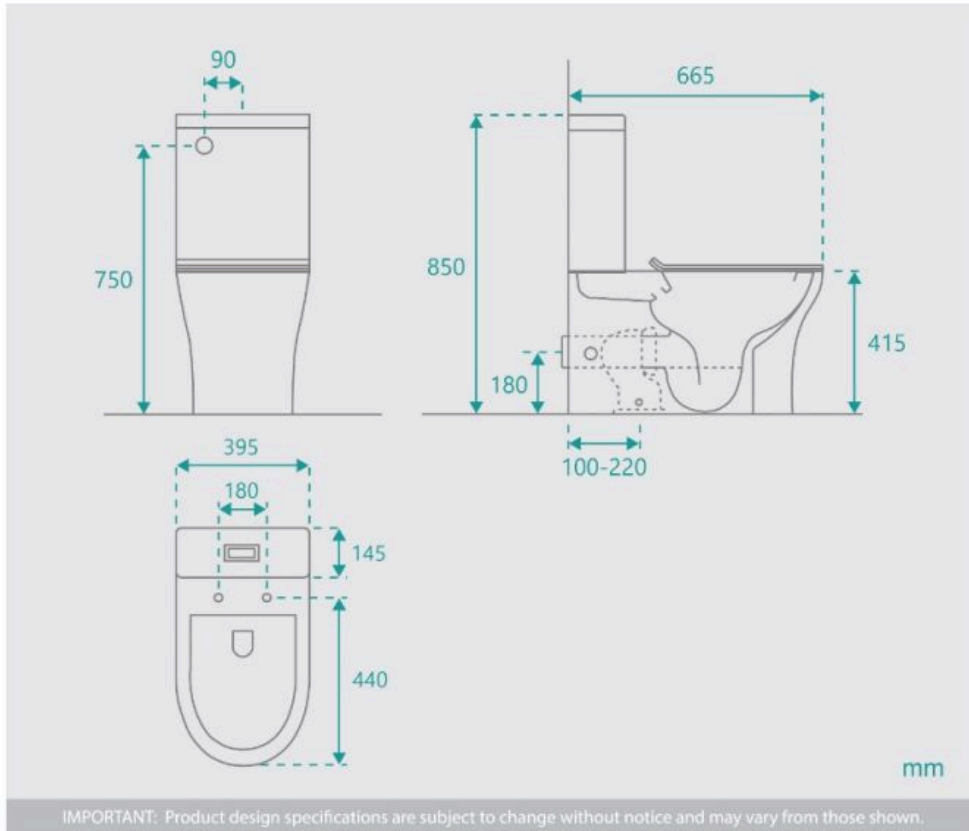

P Trap - 180mm

S Trap - 90-230mm range P to S Trap converter (included)

See item image for specification information

* Inwall cisterns, valves, seats, button assembly, links, flush pipes and other internal components which carry a 3 year replacement warranty.

*Please note that for ceramic products, specifications must allow +/- 10 mm tolerance for manufacturing variance, it is recommended to use measurements of the actual product received. Colours displayed online may appear different due to screen settings.

<p>Hygienic</p> <p>Rimless design allows a superior flush in the bowl and a wide-area spray. The rimless design helps to reduce odour, reduce splash-back of gunk & bacteria.</p>	<p>Quality Flushing</p> <p>The inner surface of the bowl is specially designed to provide a superior flush. The rimless design helps to reduce odour, reduce splash-back of gunk & bacteria.</p>
<p>Soft Close</p> <p>A soft close seat allows the seat to close smoothly, preventing any damage to the seat or the bowl. The seat is also designed to be easy to clean.</p>	<p>User Friendly</p> <p>Designed with user safety in mind, the seat is made from a high-quality material to facilitate ease of cleaning.</p>
<p>Easy To Clean</p> <p>The high-gloss finish has been specifically designed to resist dirt, stains, mould & odour. The smooth surface is easy to clean & maintain in a pristine looking toilet that lasts for years.</p>	<p>Water Efficient</p> <p>The water and pressure control system allows you to control the amount of water used per flush. It helps reduce water usage while providing efficient flushing.</p>

Rimless Flushing Motion

WATER RATING
www.waterrating.gov.au

3.5 litres average flush
4.5 L per full flush / 3 L per half flush

In accordance with AS/NZS 6400
Licence NO.1641

Sacramento Back To Wall Toilet Suite