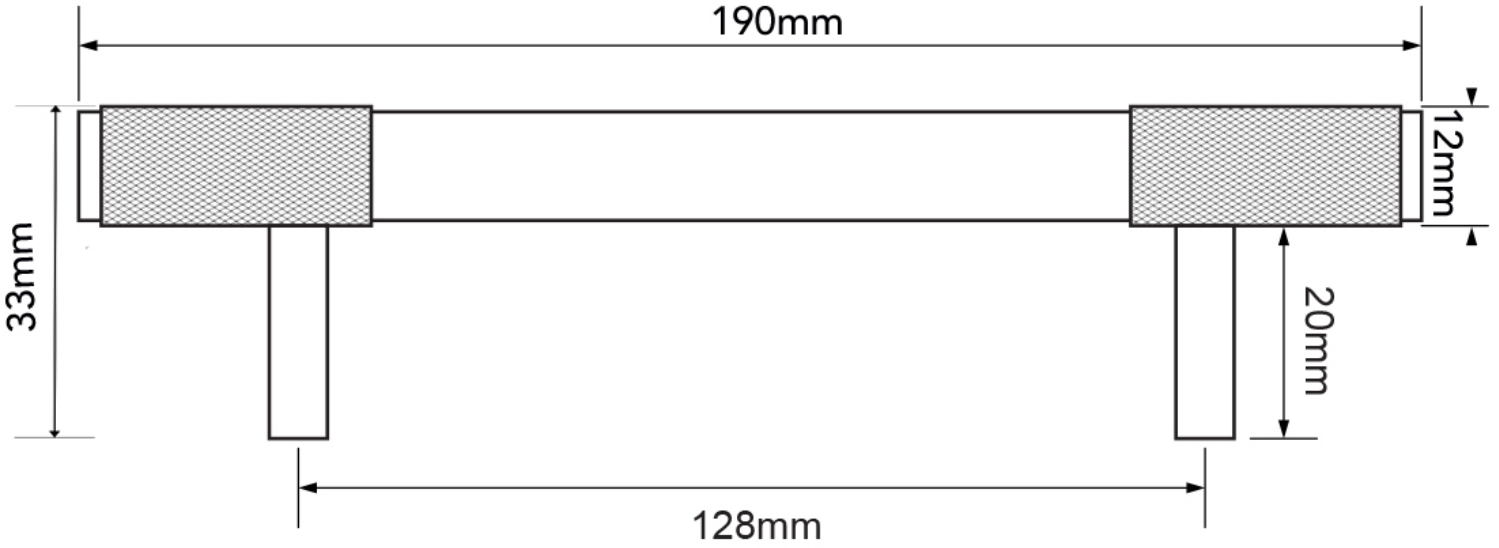

Horizon\_M  
BS6142\_M

190mm

190mm

33mm

20mm

128mm