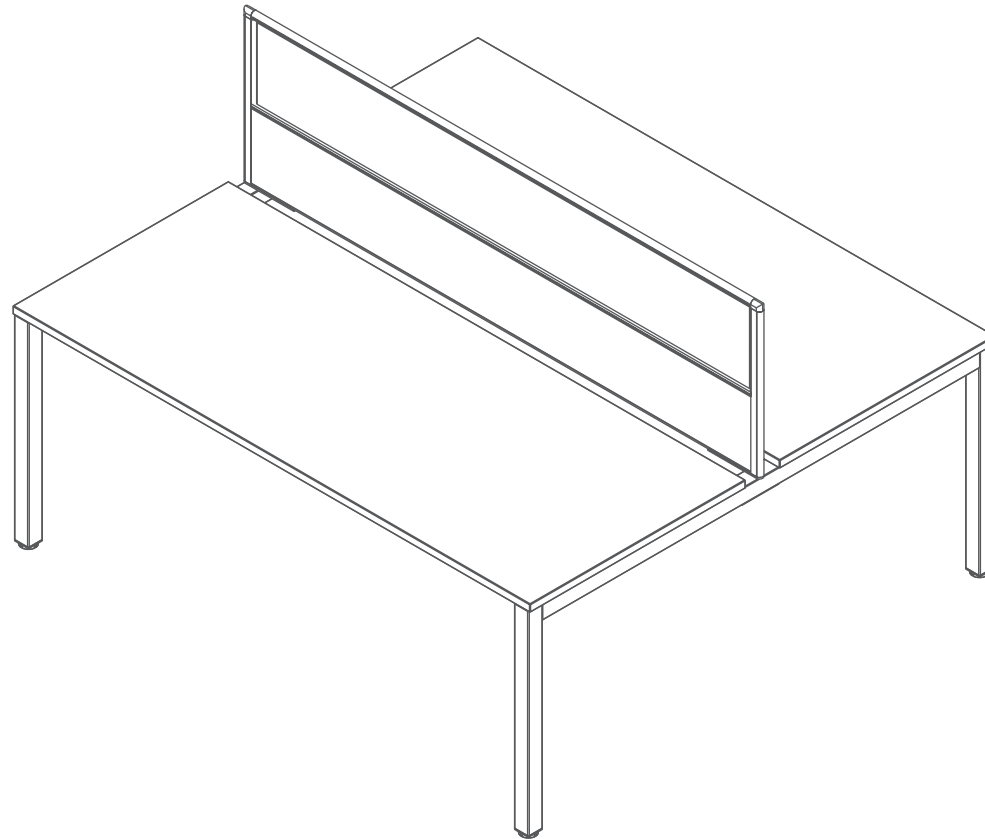

Optional 22mm Split Desk Mounted Screen

Assembly Instructions