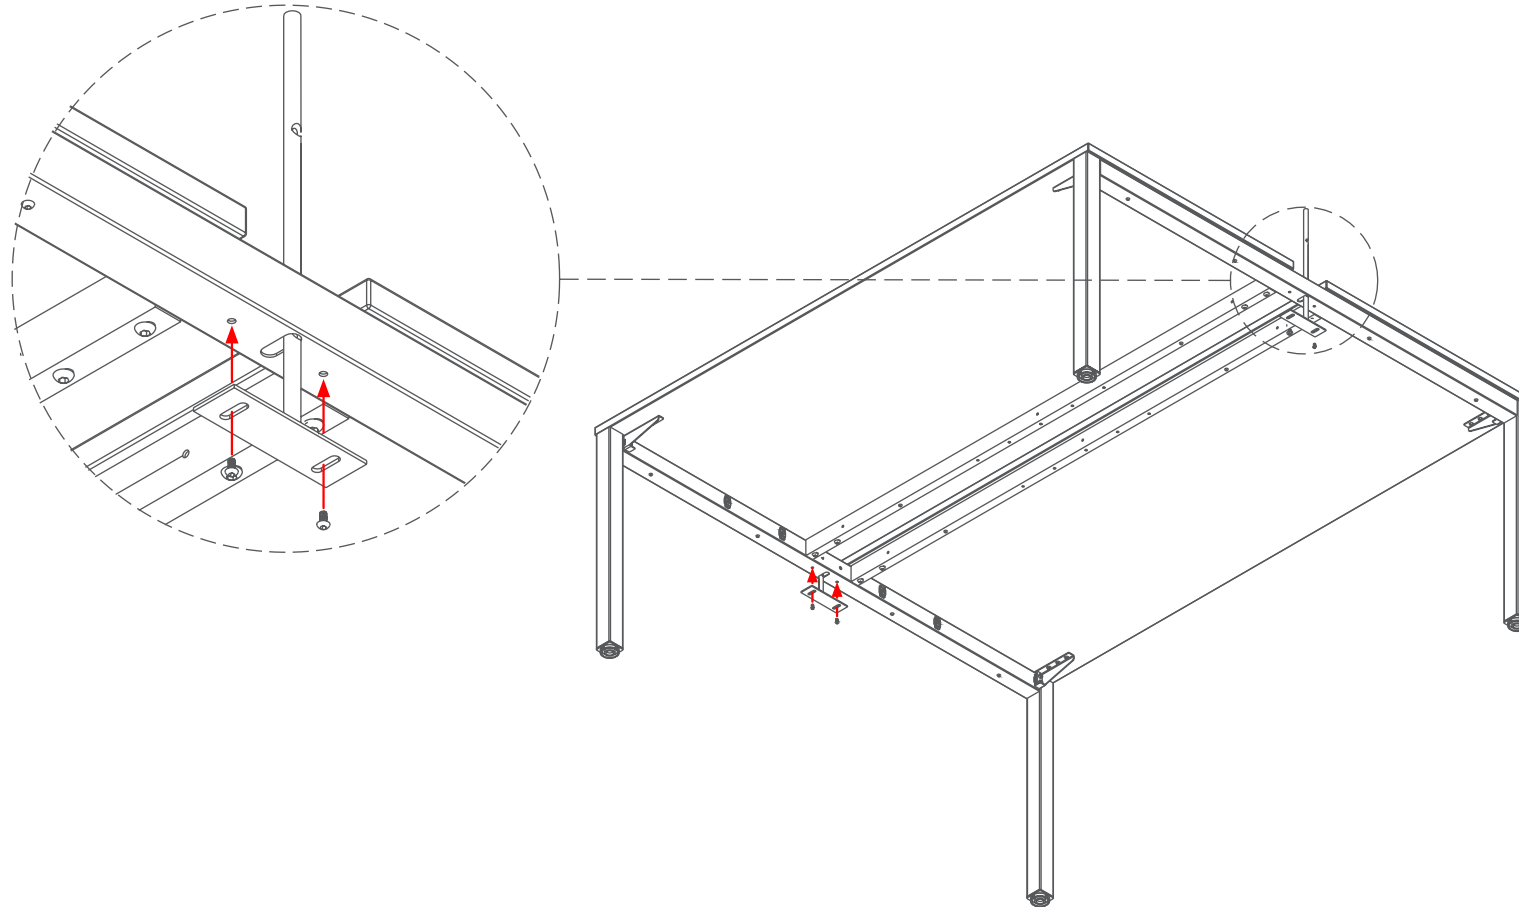

Optional 22mm Split Desk Mounted Screen

Assembly Instructions

STEP 1: