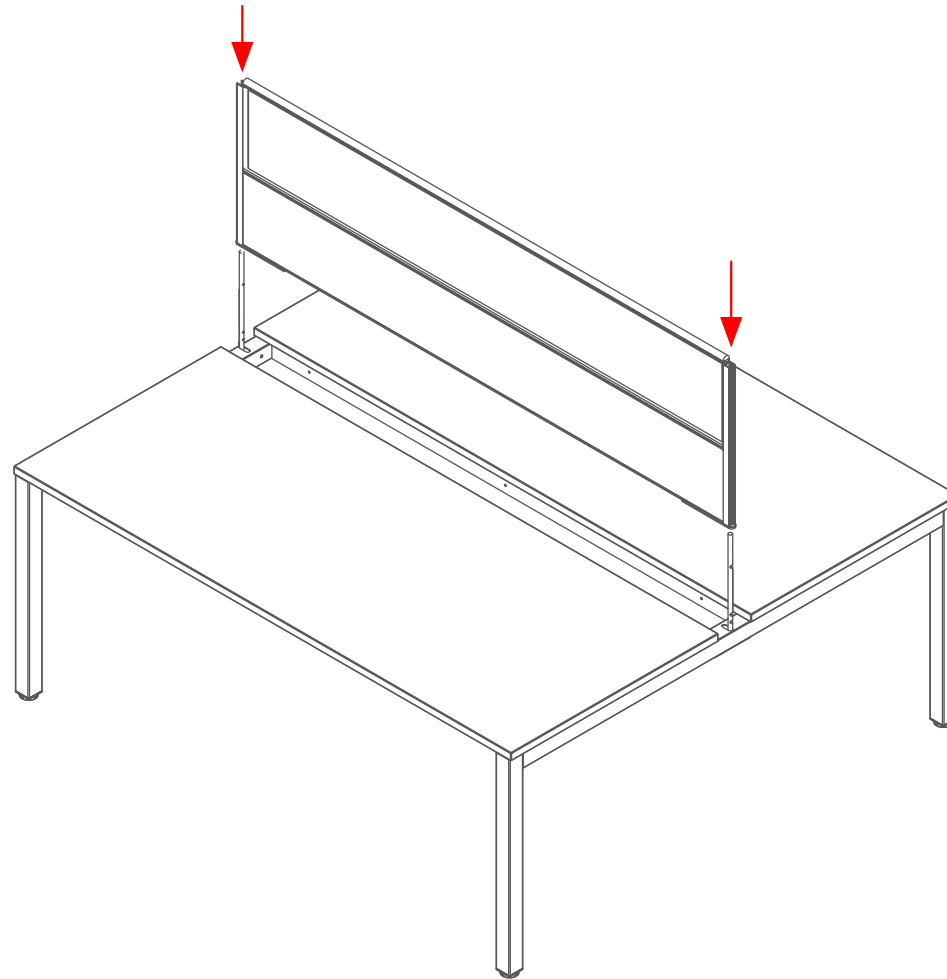

Optional 22mm Split Desk Mounted Screen

Assembly Instructions

STEP 2: