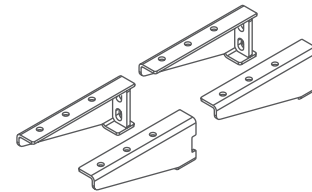

# Components List

Axis Worktop

1 x L & R Leg Pair

2 x Pair AXKDBRAC

1 x Pair AXKDSPIGE

2 x Rail

16 - M6 x 20

8 - M8 x 16